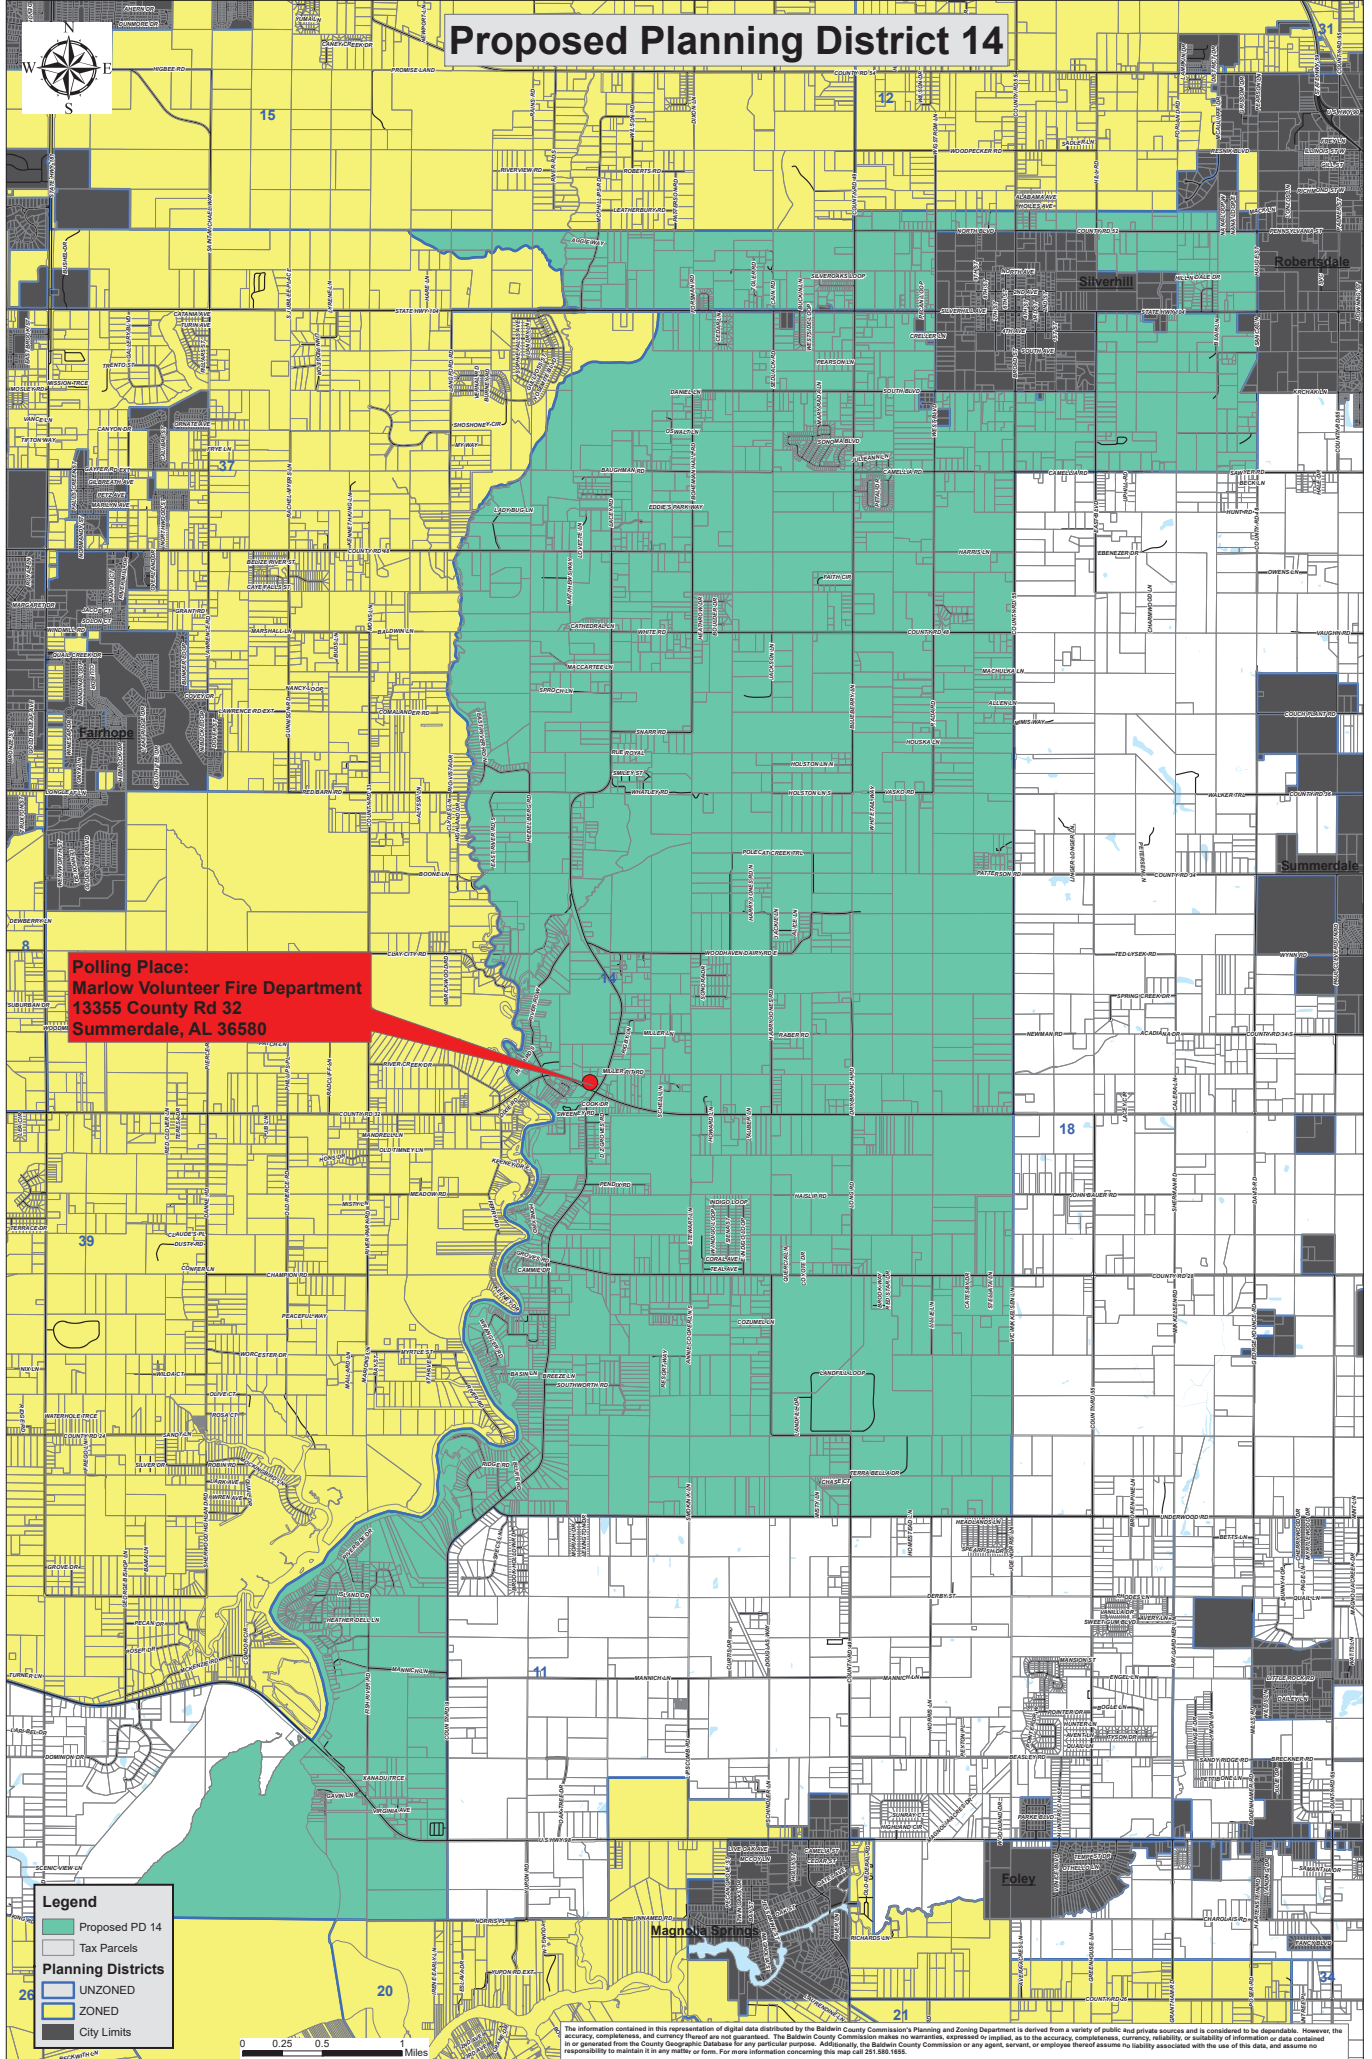

Proposed Planning District 14

Polling Place:
Marlow Volunteer Fire Department
13355 County Rd 32
Summerdale, AL 36580

Legend

- Proposed PD 14
- Tax Parcels

Planning Districts

- UNZONED
- ZONED

City Limits

- City Limits