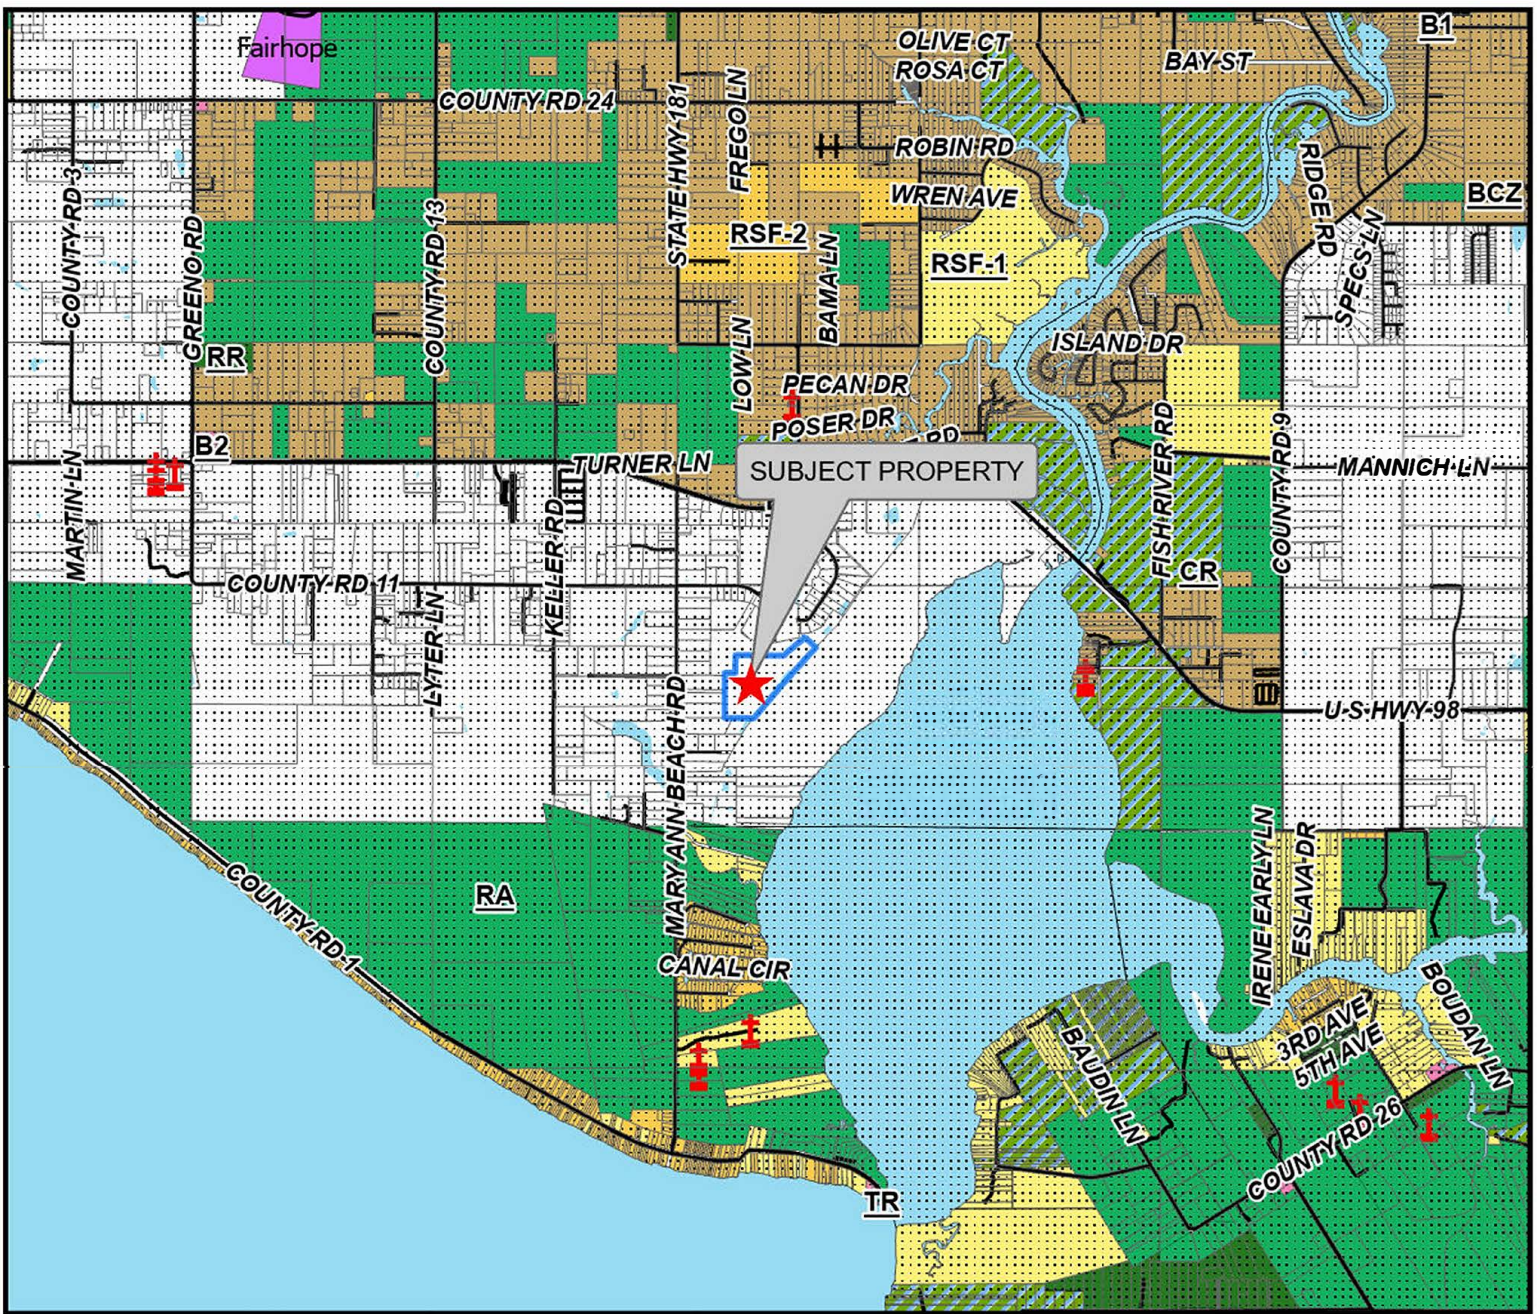

BOTTLES UP MOBILE, INC dba WEEKS BAY PLANTATION
12562 MARY ANN BEACH ROAD
FAIRHOPE, AL 36532
ABC LICENSE