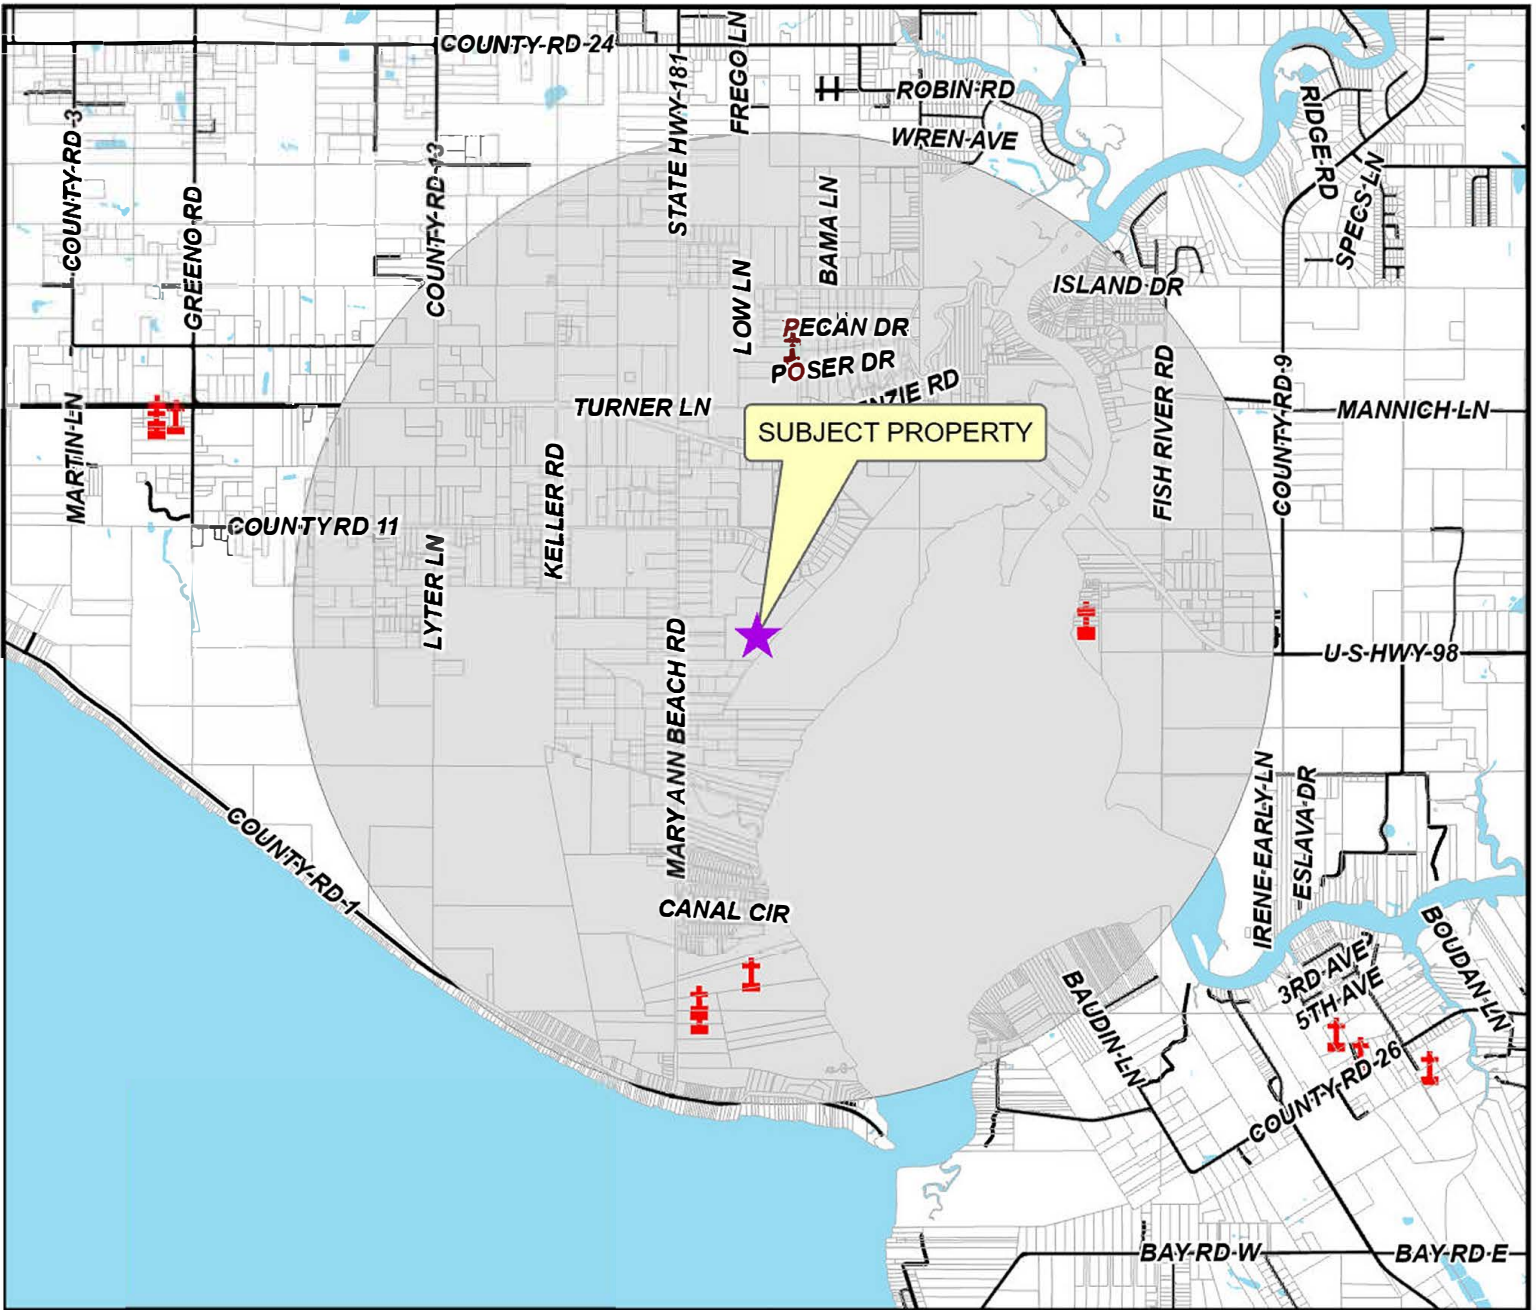

BOTTLES UP MOBILE, INC dba WEEKS BAY PLANTATION
12562 MARY ANN BEACH ROAD
FAIRHOPE, AL 36532