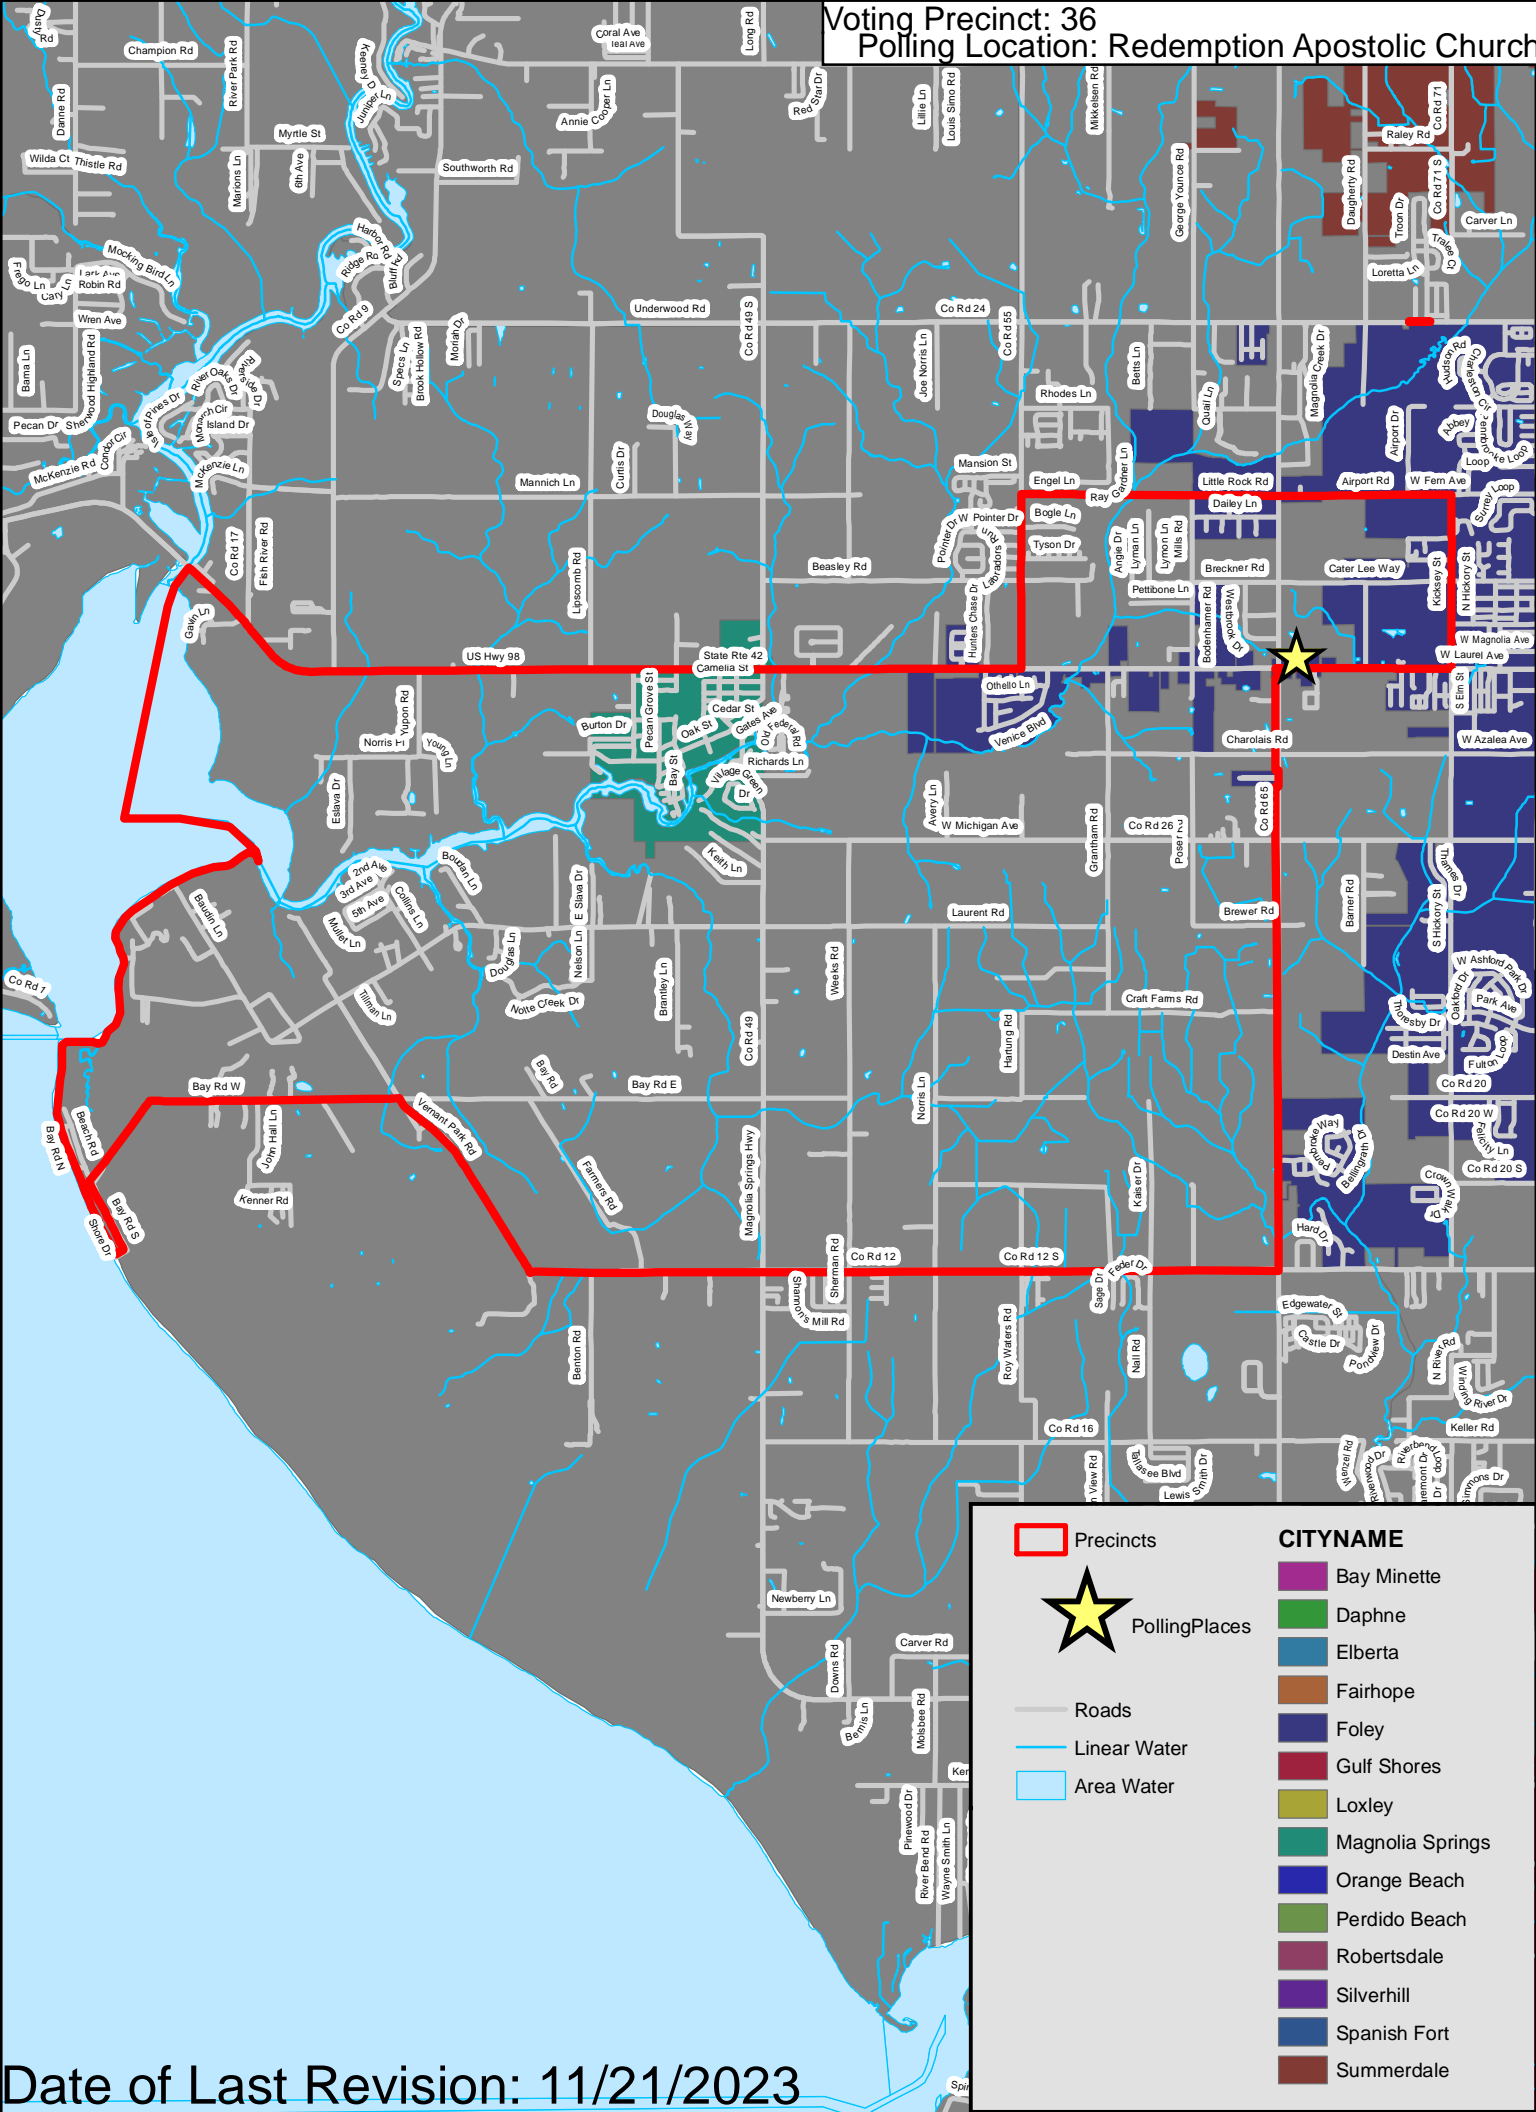

Precincts	CITYNAME
	PollingPlaces	Bay Minette
	Roads	Daphne
	Linear Water	Elberta
	Area Water	Fairhope
		Foley
		Gulf Shores
		Loxley
		Magnolia Springs
		Orange Beach
		Perdido Beach
		Robertsdale
		Silverhill
		Spanish Fort
		Summerdale