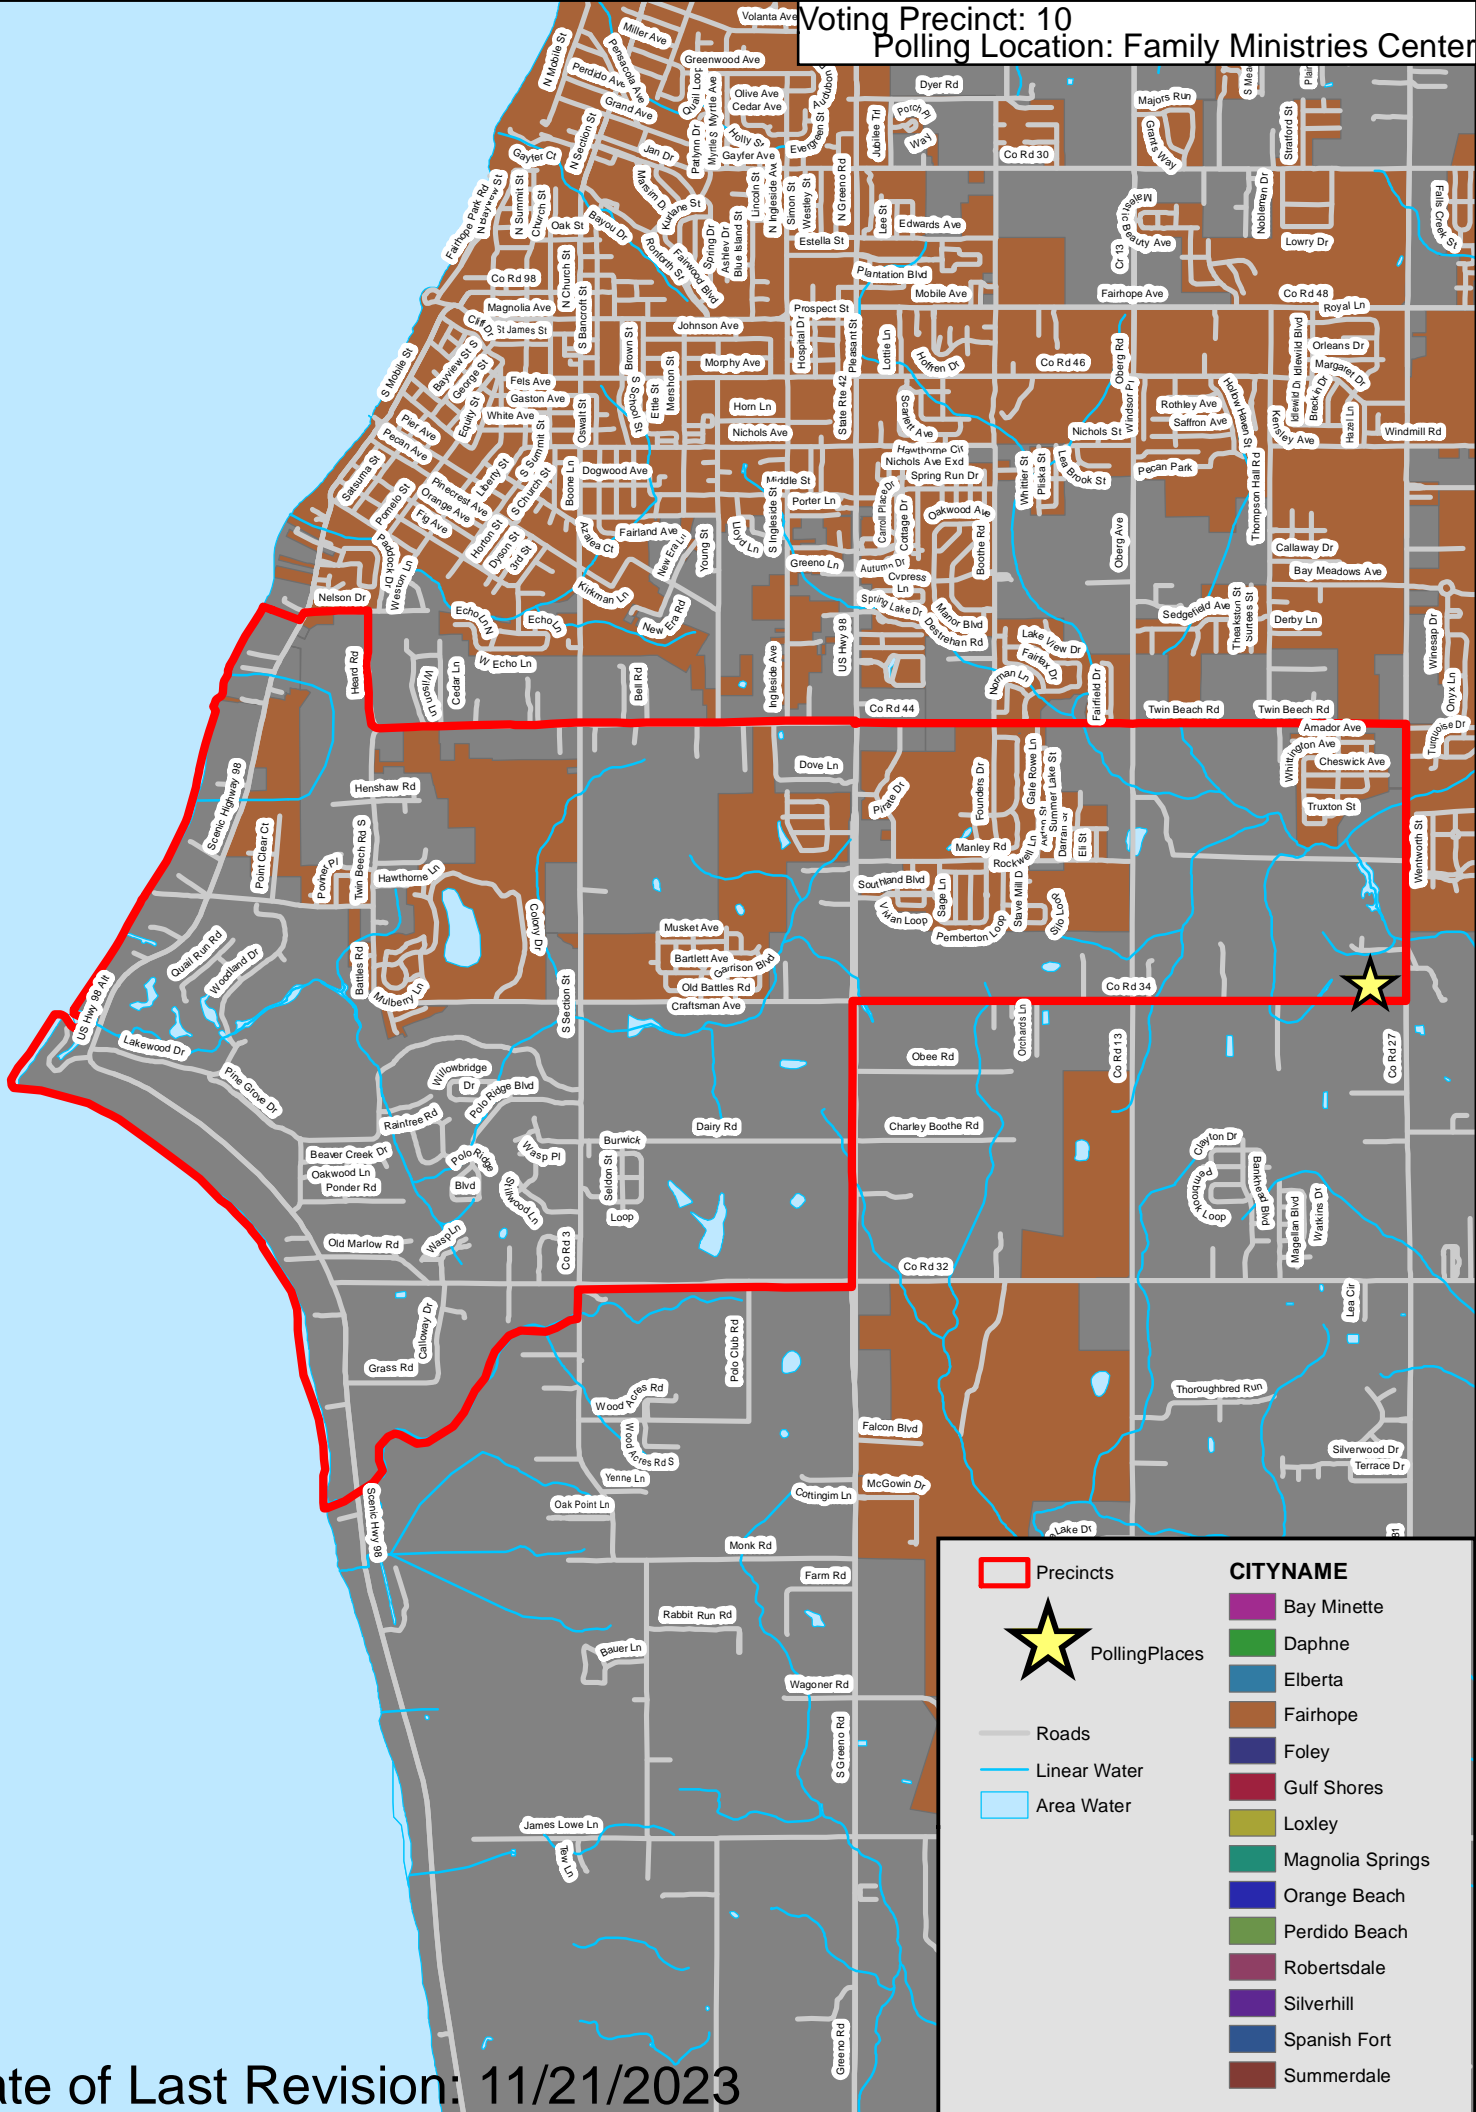

Voting Precinct: 10
Polling Location: Family Ministries Center

	Precincts		CITYNAME Bay Minette
	PollingPlaces		Daphne
	Roads		Elberta
	Linear Water		Fairhope
	Area Water		Foley
			Gulf Shores
			Loxley
			Magnolia Springs
			Orange Beach
			Perdido Beach
			Robertsdale
			Silverhill
			Spanish Fort
			Summerdale