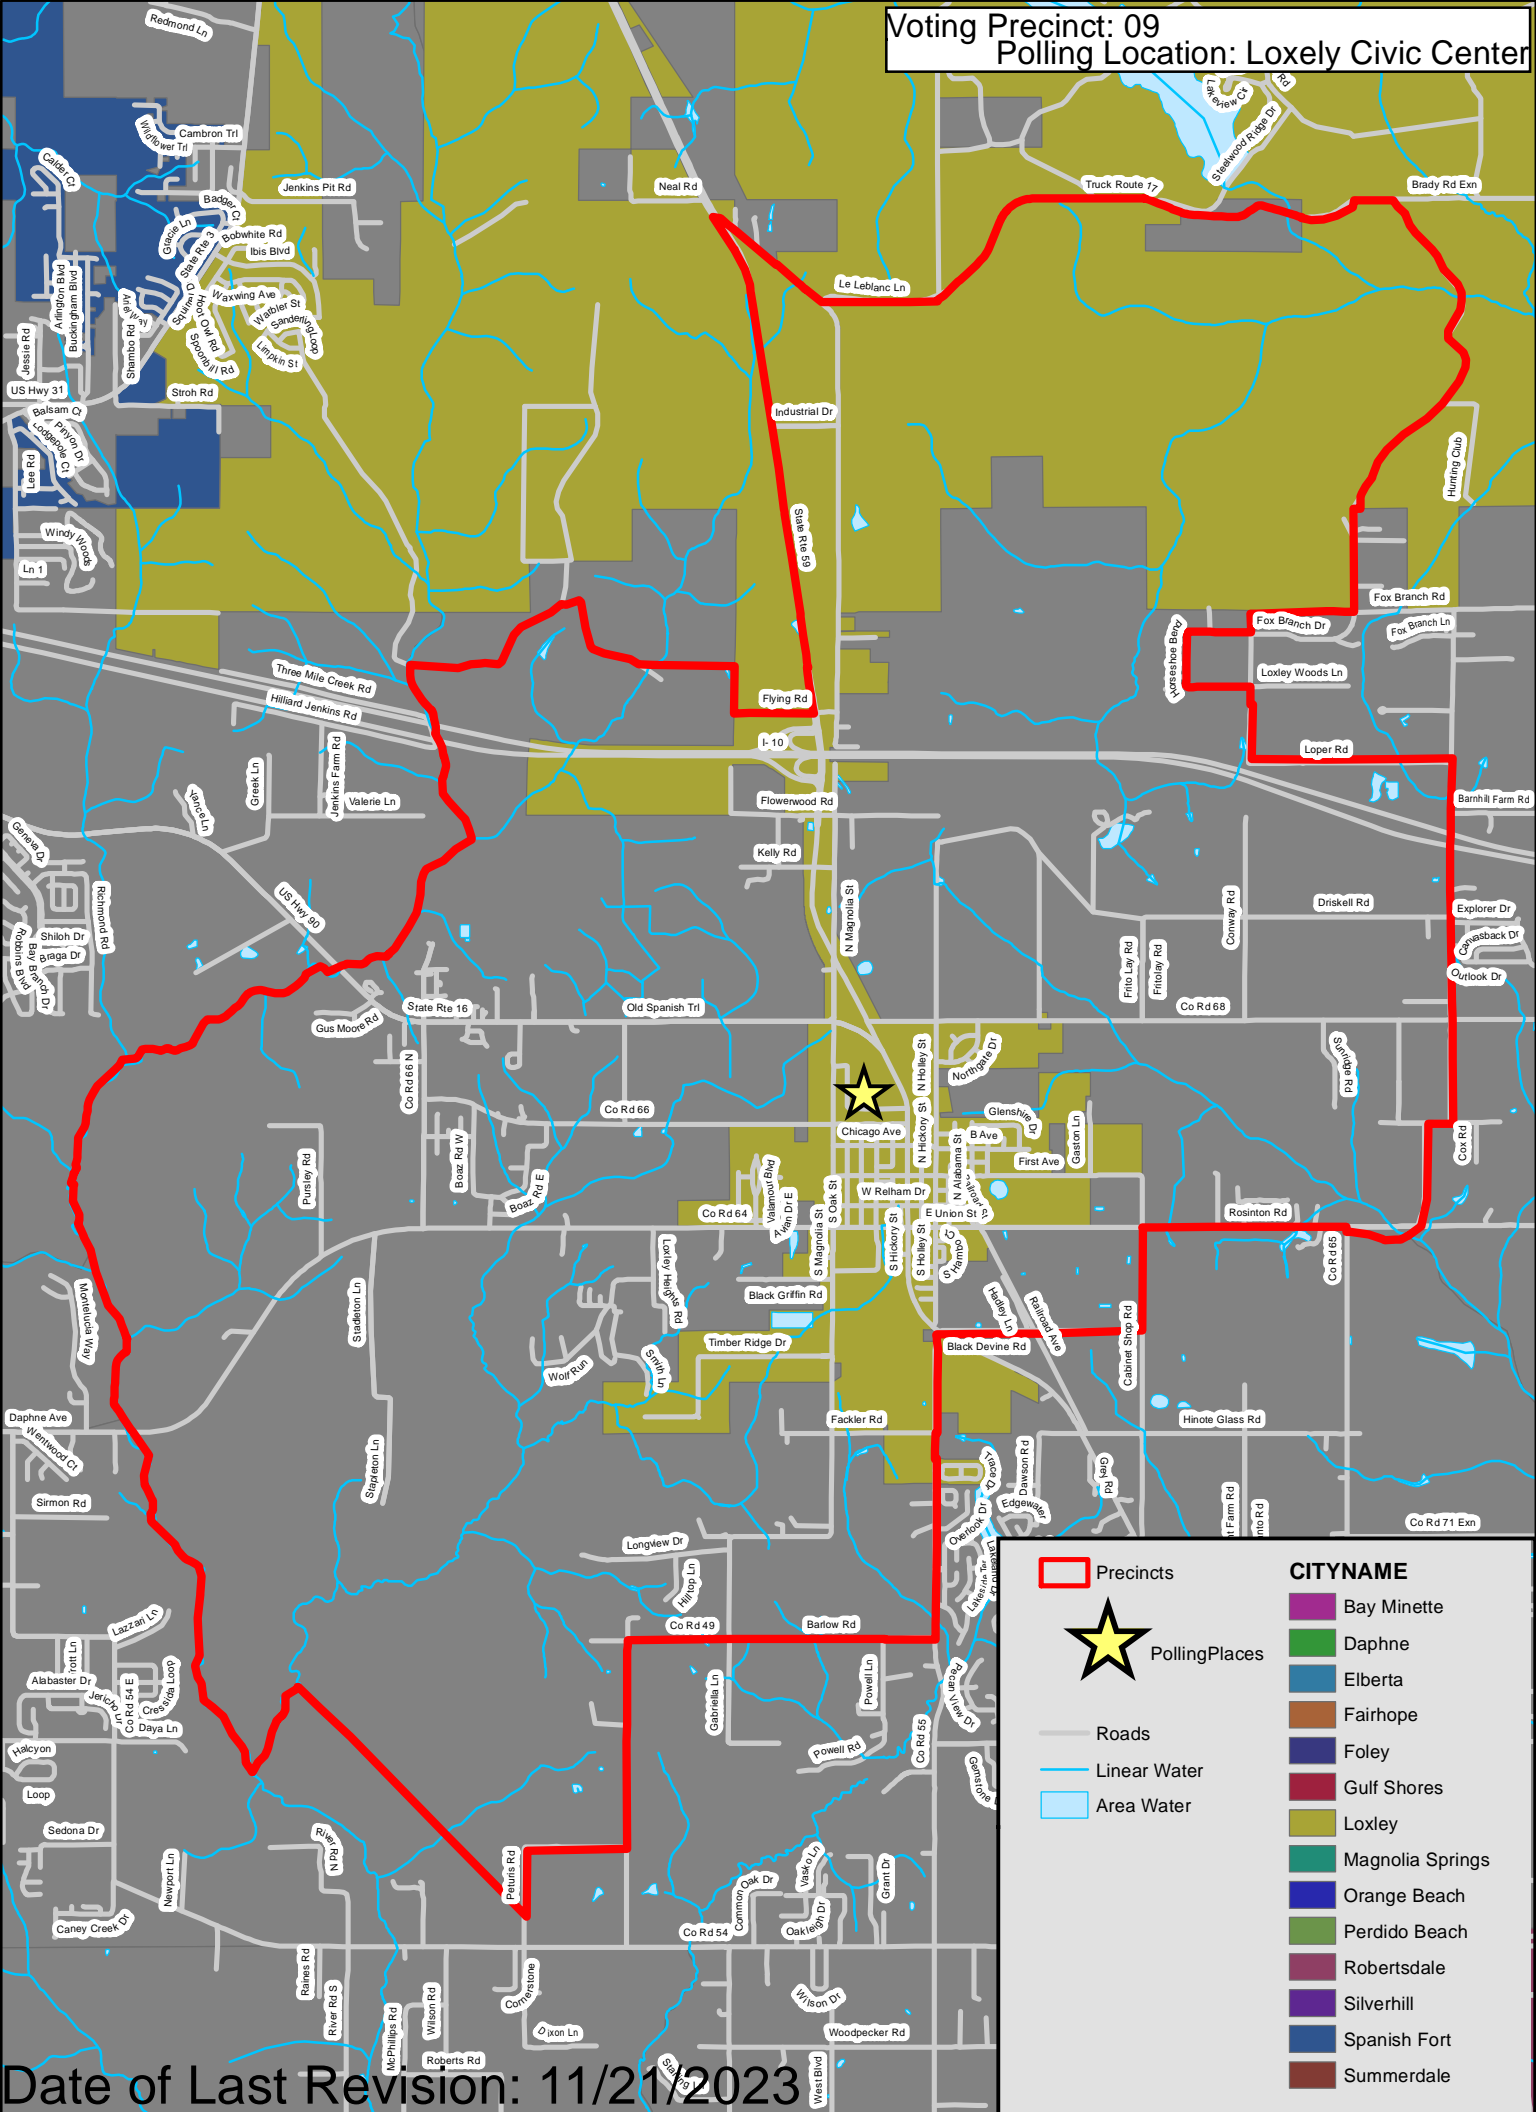

Precincts	CITYNAME
	PollingPlaces	Bay Minette
	Roads	Daphne
	Linear Water	Elberta
	Area Water	Fairhope
		Foley
		Gulf Shores
		Loxley
		Magnolia Springs
		Orange Beach
		Perdido Beach
		Robertsdale
		Silverhill
		Spanish Fort
		Summerdale