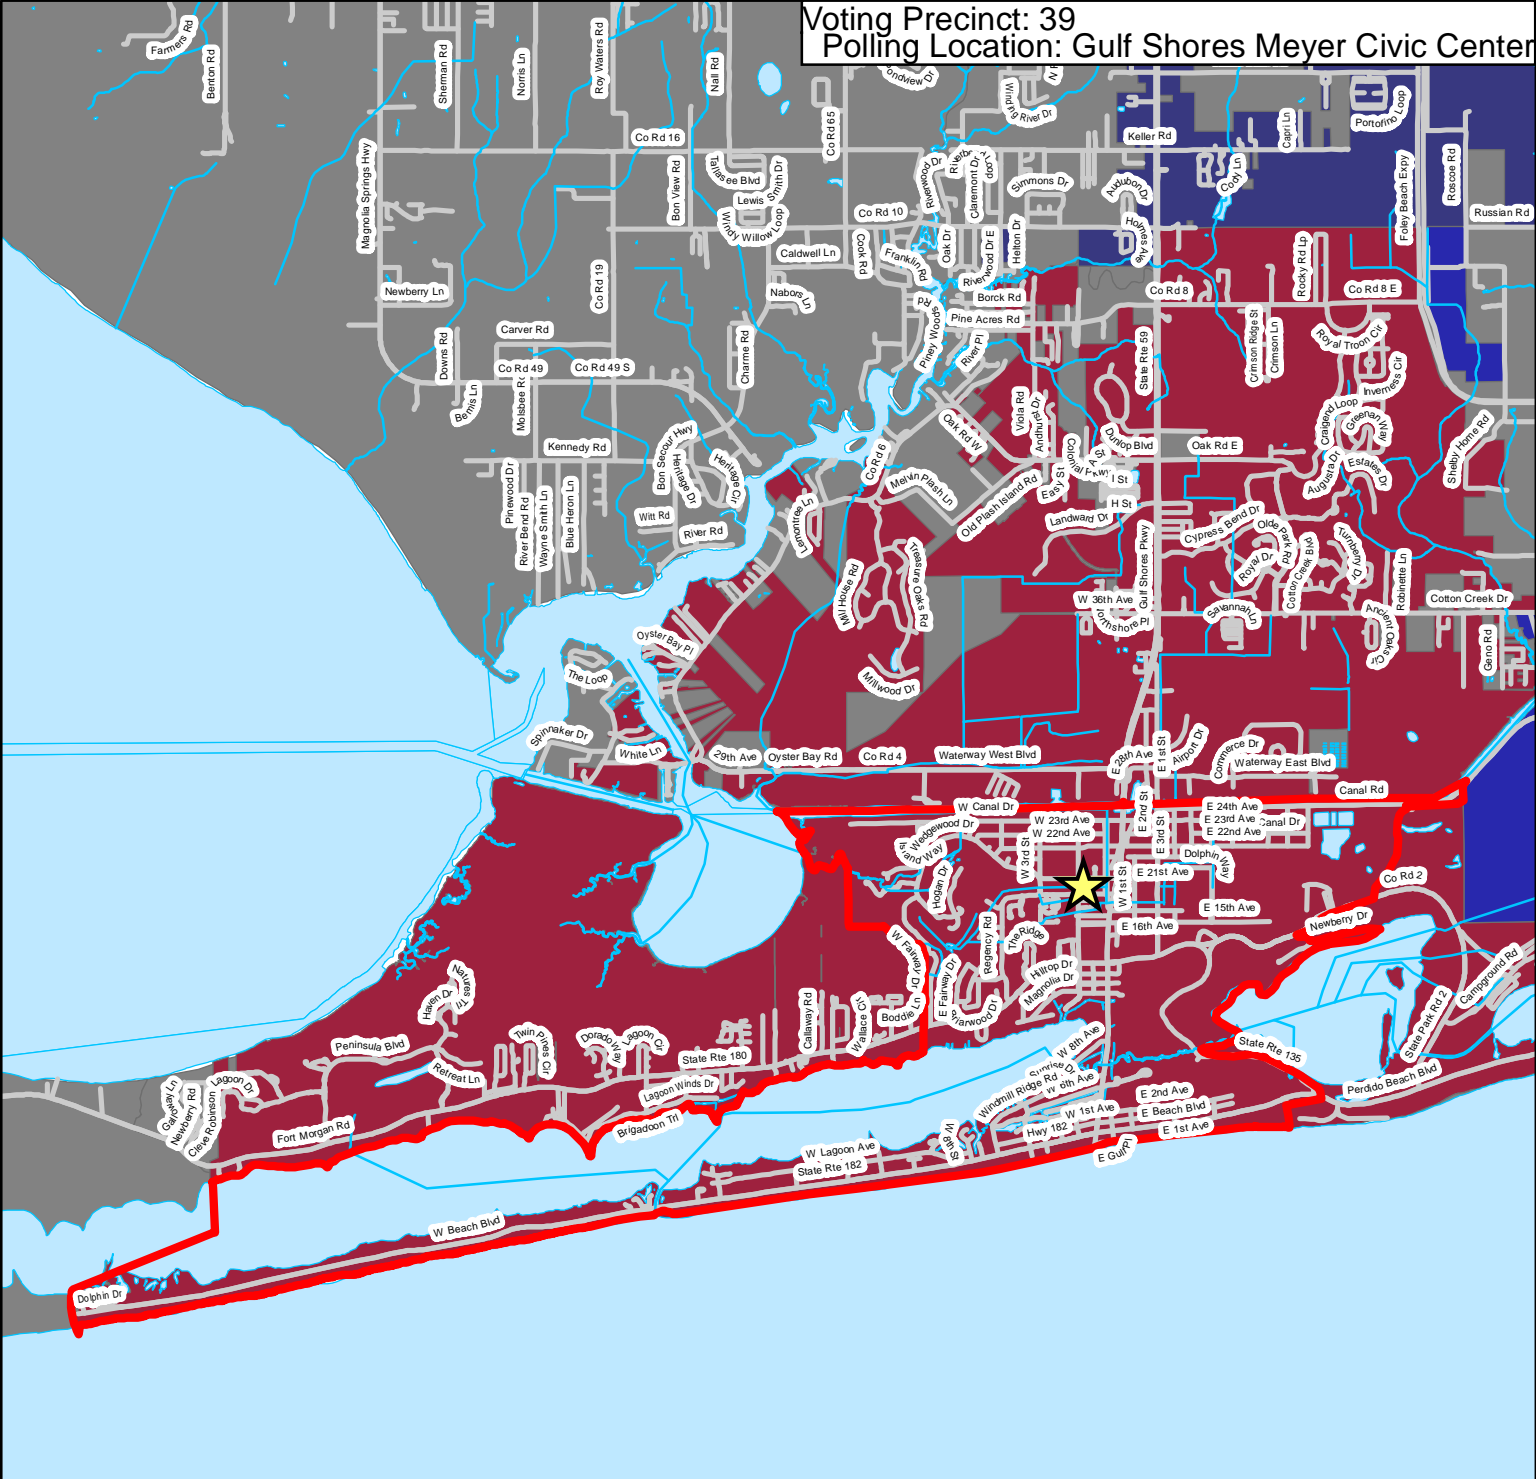

Voting Precinct: 39
Polling Location: Gulf Shores Meyer Civic Center

	Precincts	CITYNAME
	PollingPlaces	Bay Minette
	Roads	Daphne
	Linear Water	Elberta
	Area Water	Fairhope
		Foley
		Gulf Shores
		Loxley
		Magnolia Springs
		Orange Beach
		Perdido Beach
		Robertsdale
		Silverhill
		Spanish Fort
		Summerdale