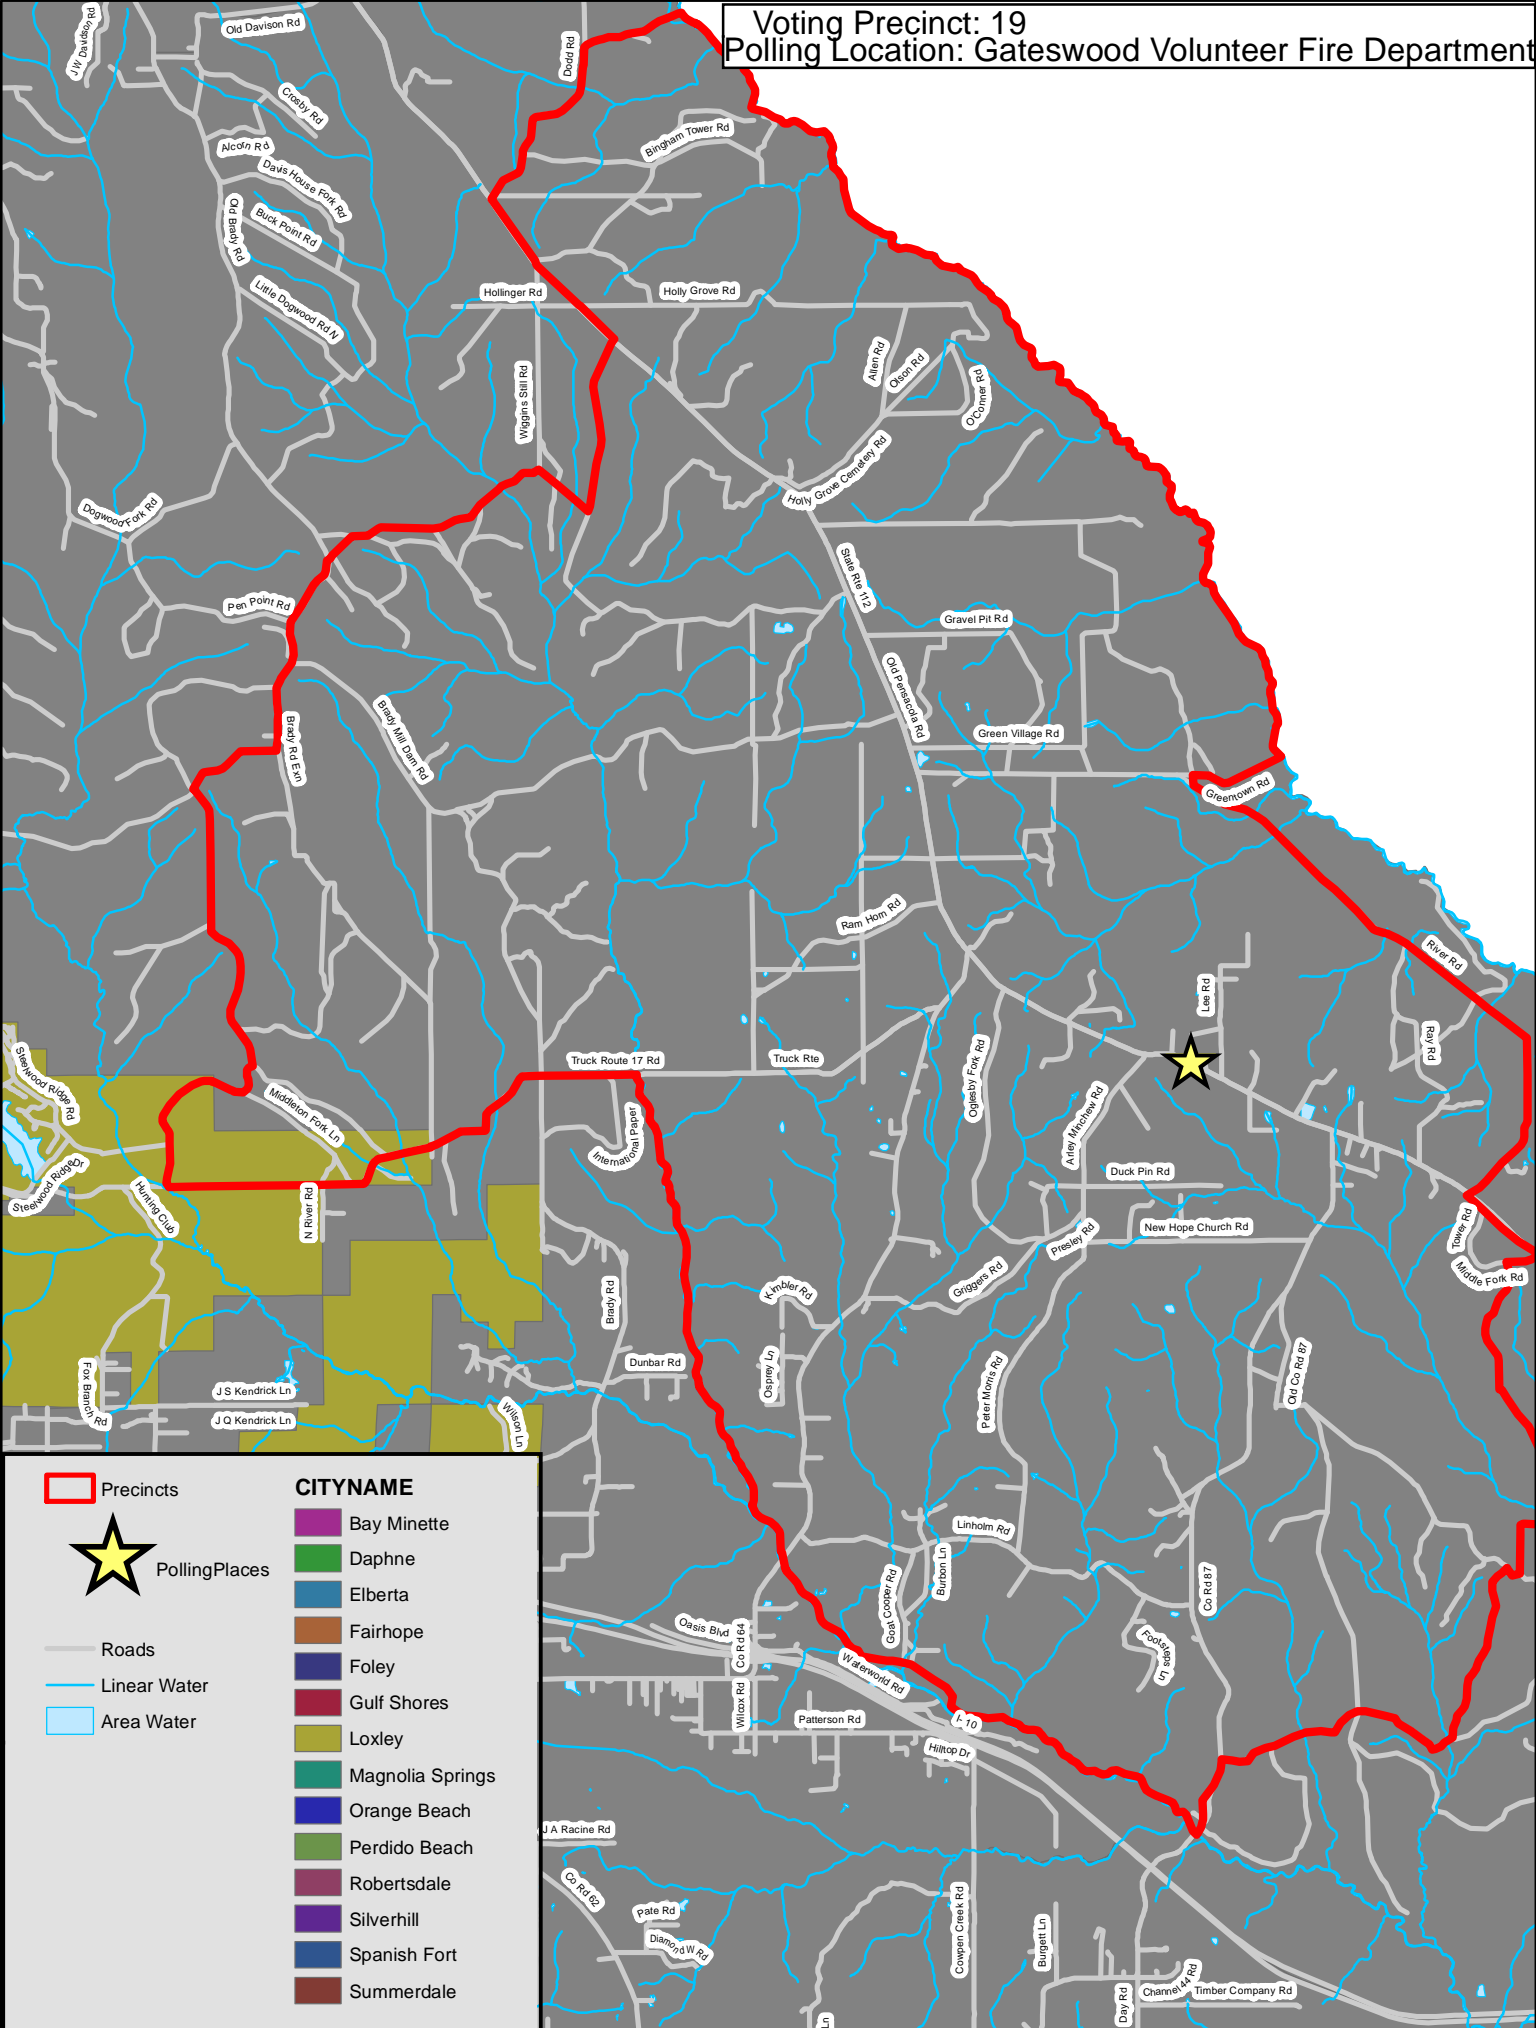

Voting Precinct: 19
Polling Location: Gateswood Volunteer Fire Department

	Precincts	CITYNAME
	PollingPlaces	Bay Minette
	Roads	Daphne
	Linear Water	Elberta
	Area Water	Fairhope
		Foley
		Gulf Shores
		Loxley
		Magnolia Springs
		Orange Beach
		Perdido Beach
		Robertsdale
		Silverhill
		Spanish Fort
		Summerdale