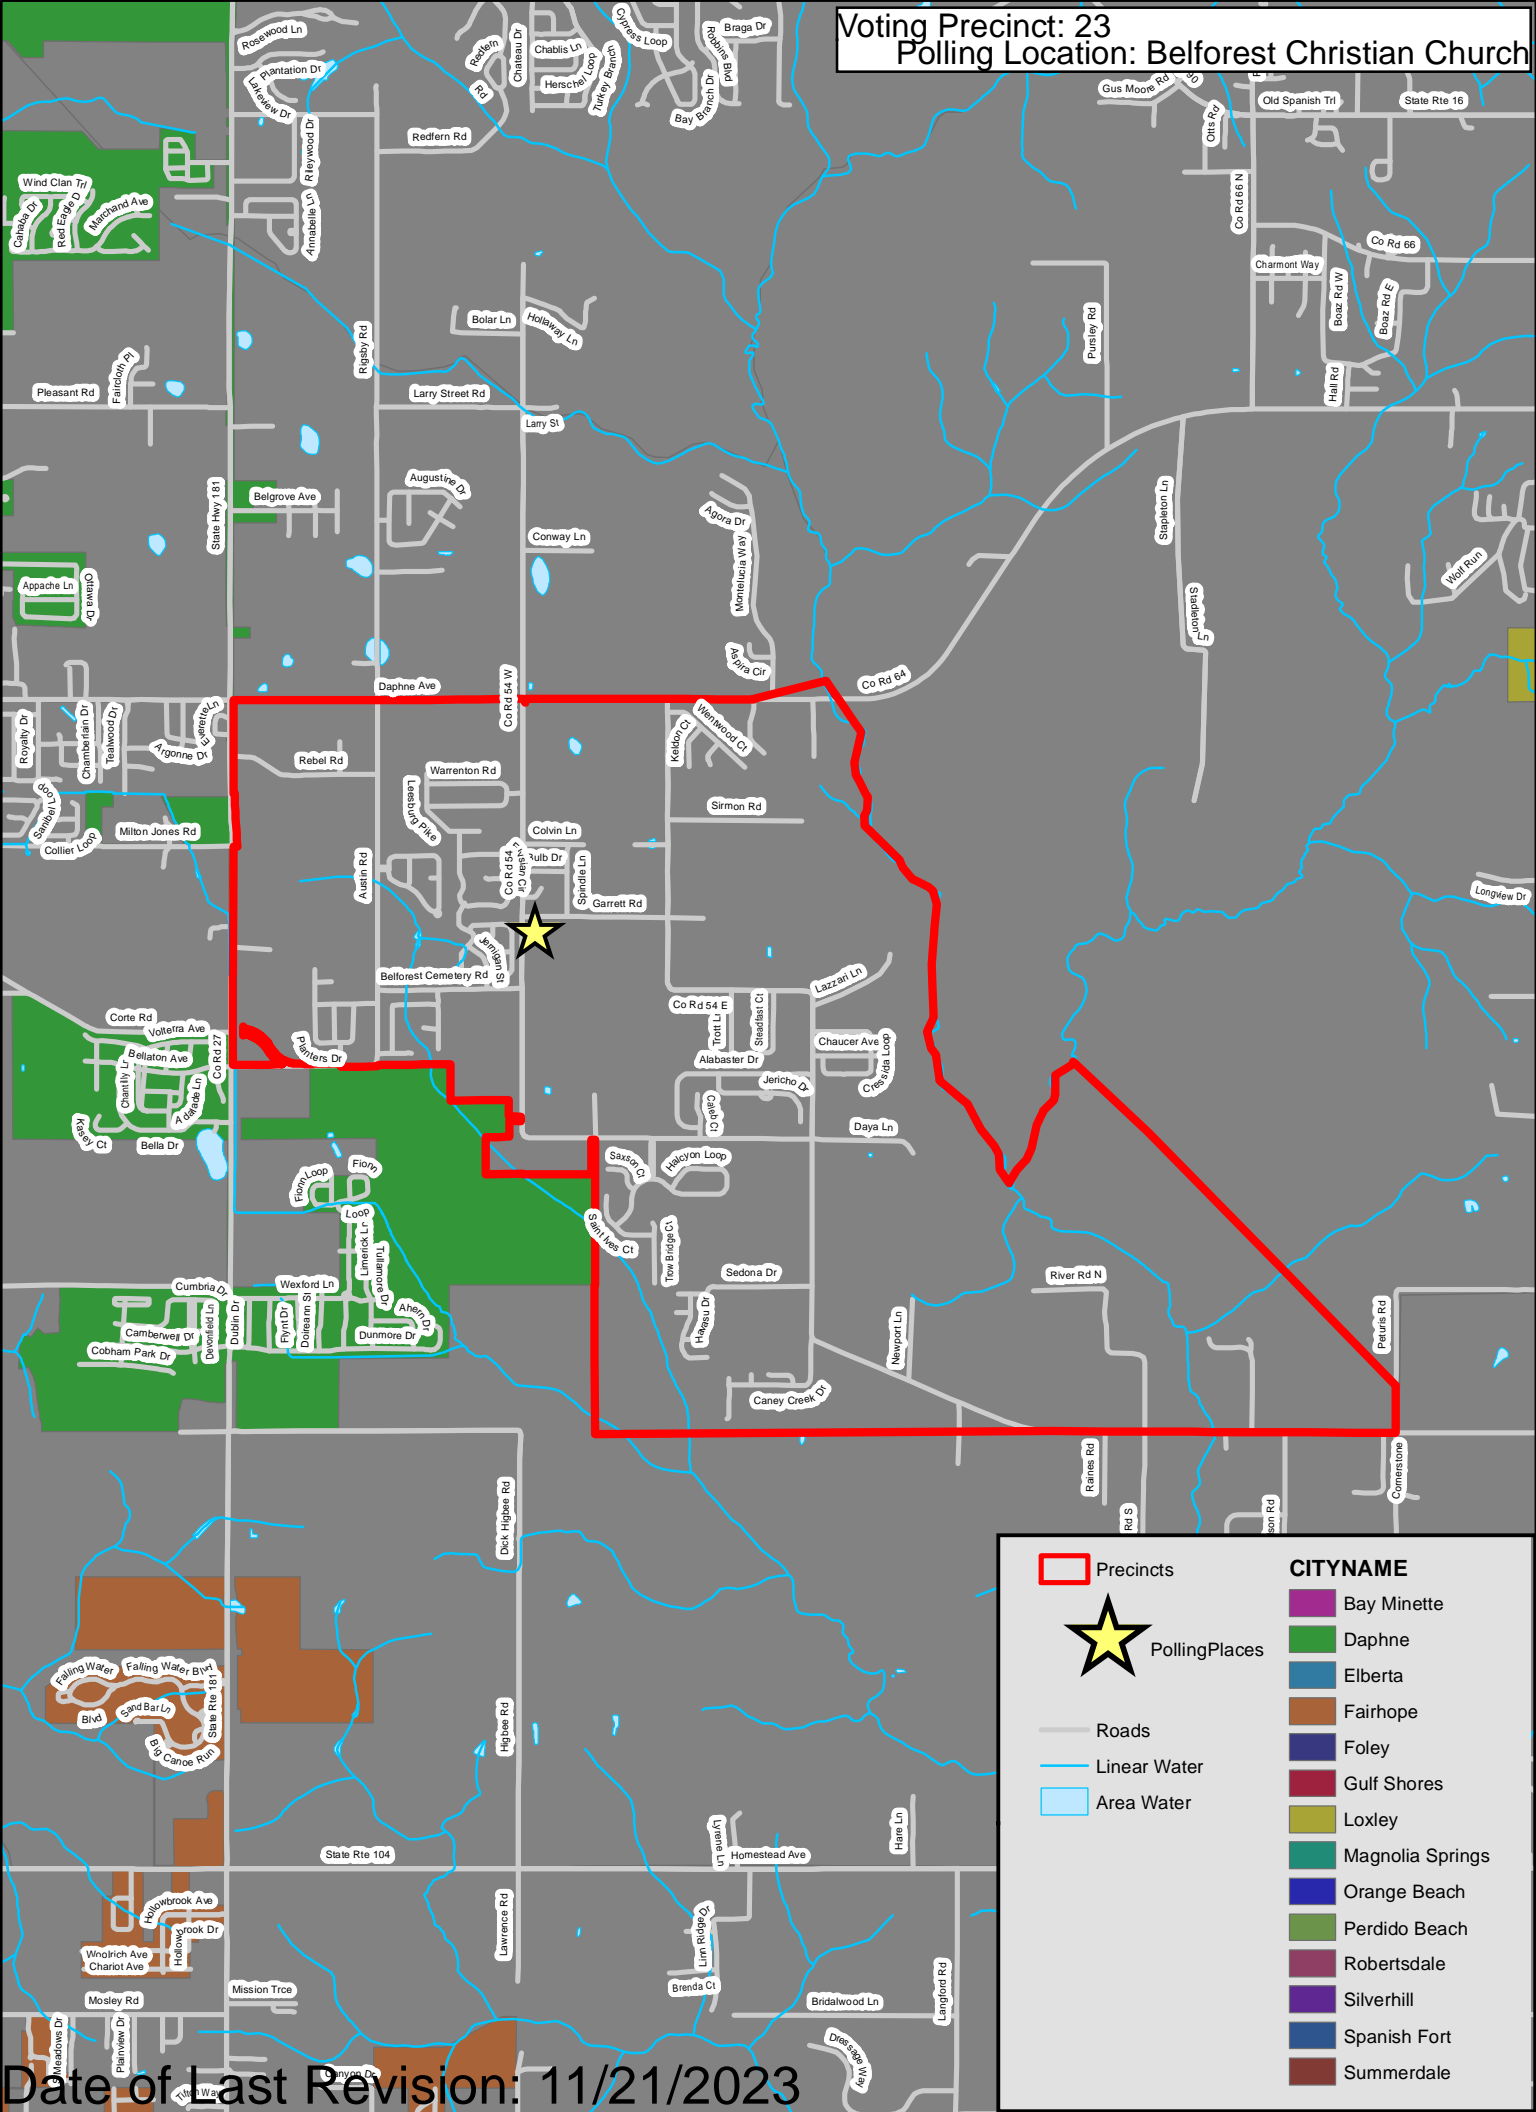

Voting Precinct: 23
Polling Location: Belforest Christian Church

	Precincts		CITYNAME Bay Minette
	PollingPlaces		Daphne
	Roads		Elberta
	Linear Water		Fairhope
	Area Water		Foley
			Gulf Shores
			Loxley
			Magnolia Springs
			Orange Beach
			Perdido Beach
			Robertsdale
			Silverhill
			Spanish Fort
			Summerdale