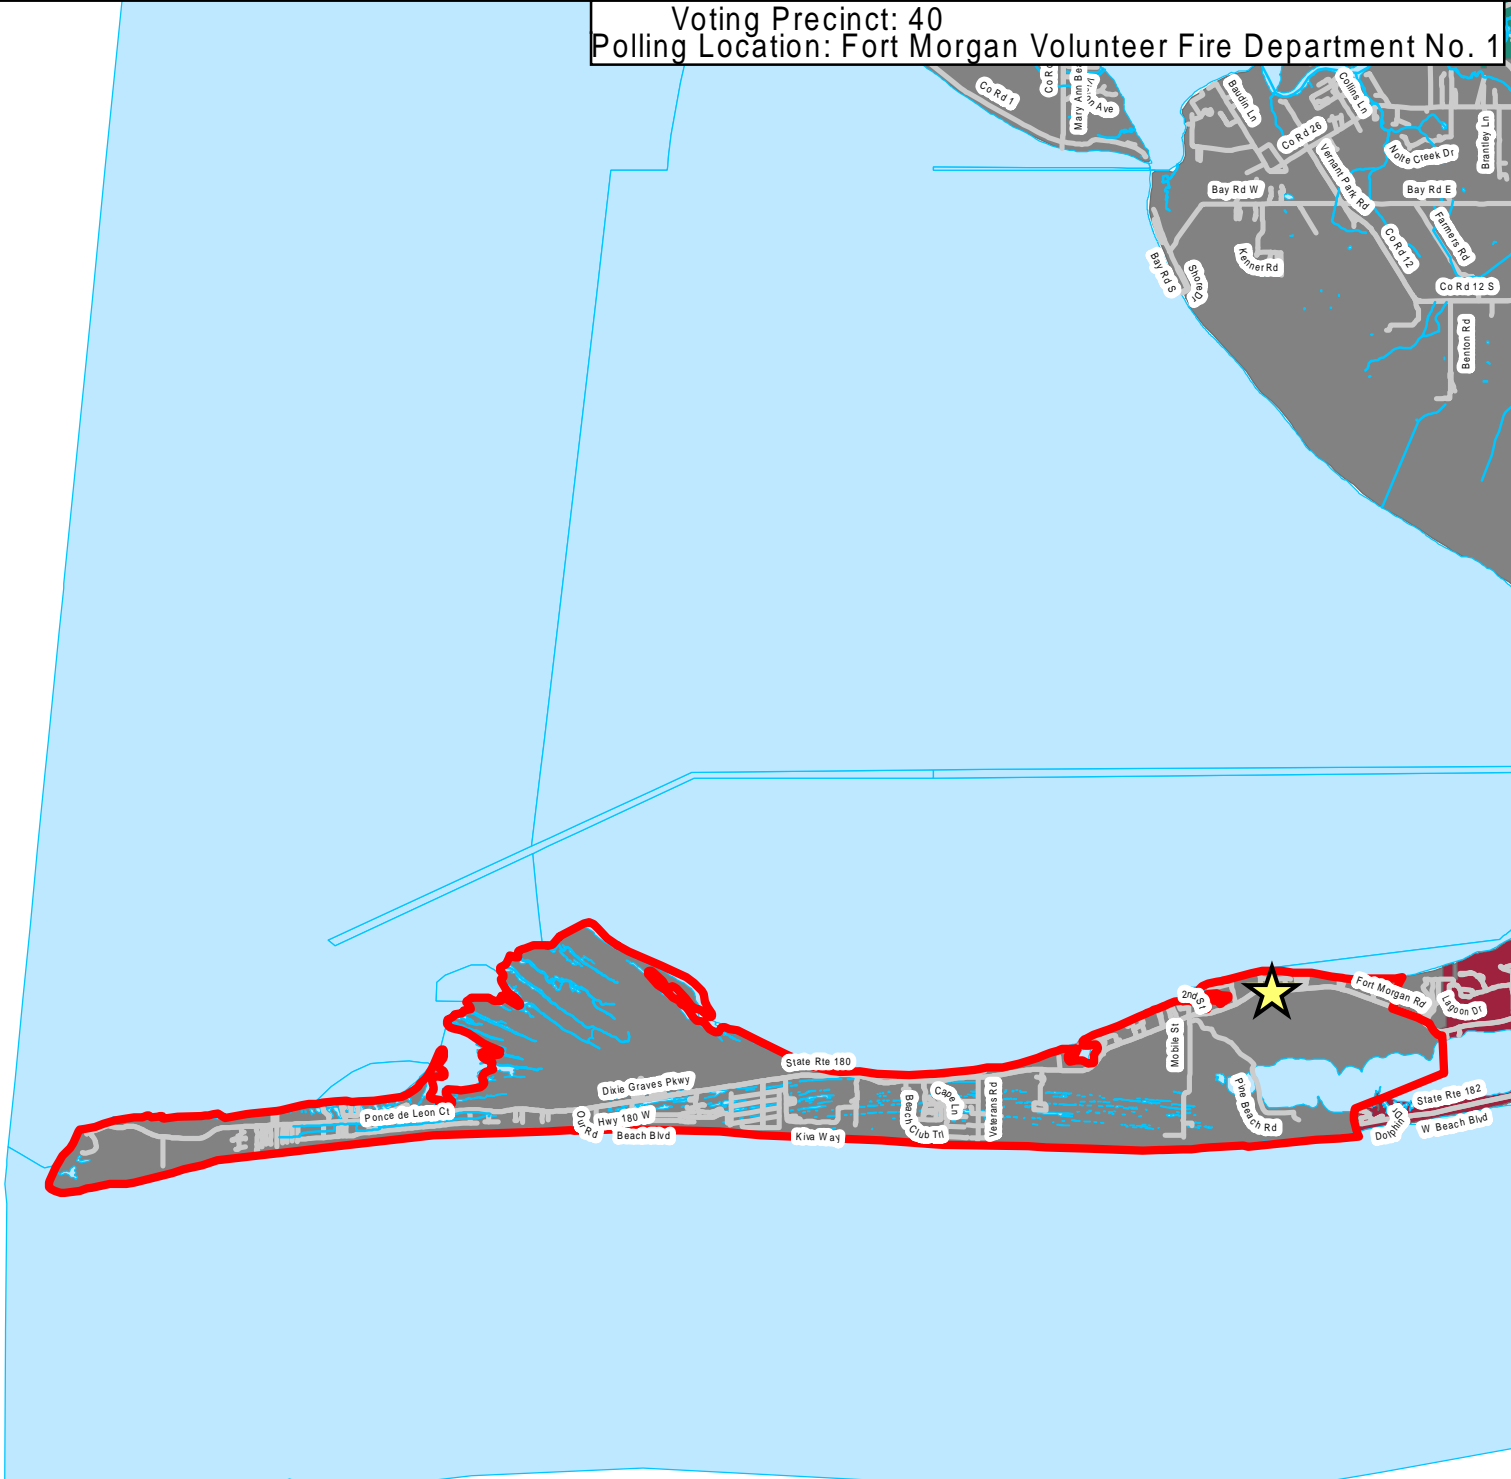

Voting Precinct: 40
Polling Location: Fort Morgan Volunteer Fire Department No. 1

Precincts	CITYNAME
PollingPlaces	Bay Minette
Roads	Daphne
Linear Water	Elberta
Area Water	Fairhope
	Foley
	Gulf Shores
	Loxley
	Magnolia Springs
	Orange Beach
	Perdido Beach
	Robertsdale
	Silverhill
	Spanish Fort
	Summerdale