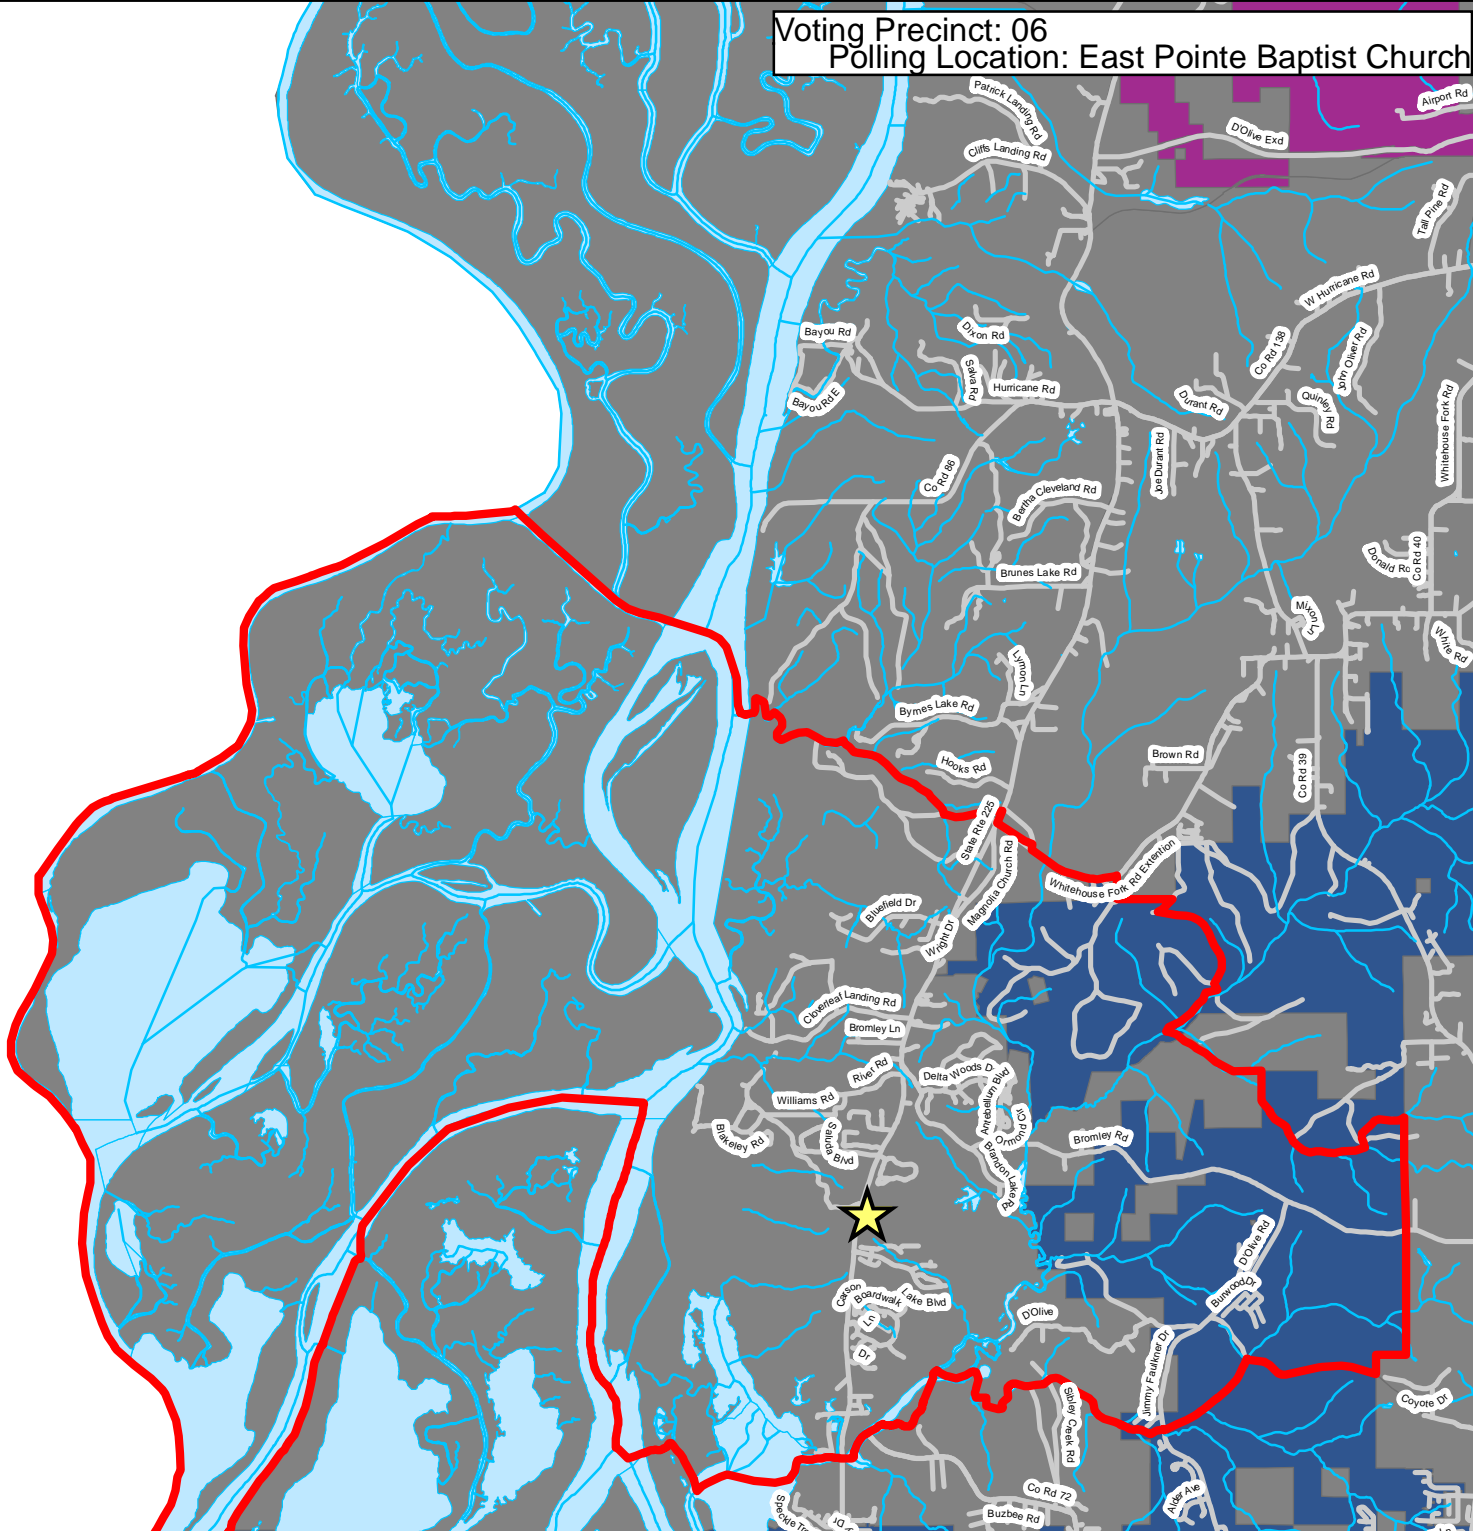

Voting Precinct: 06
Polling Location: East Point Baptist Church

	Precincts		CITYNAME Bay Minette
	PollingPlaces		Daphne
	Roads		Elberta
	Linear Water		Fairhope
	Area Water		Foley
			Gulf Shores
			Loxley
			Magnolia Springs
			Orange Beach
			Perdido Beach
			Robertsdale
			Silverhill
			Summerdale