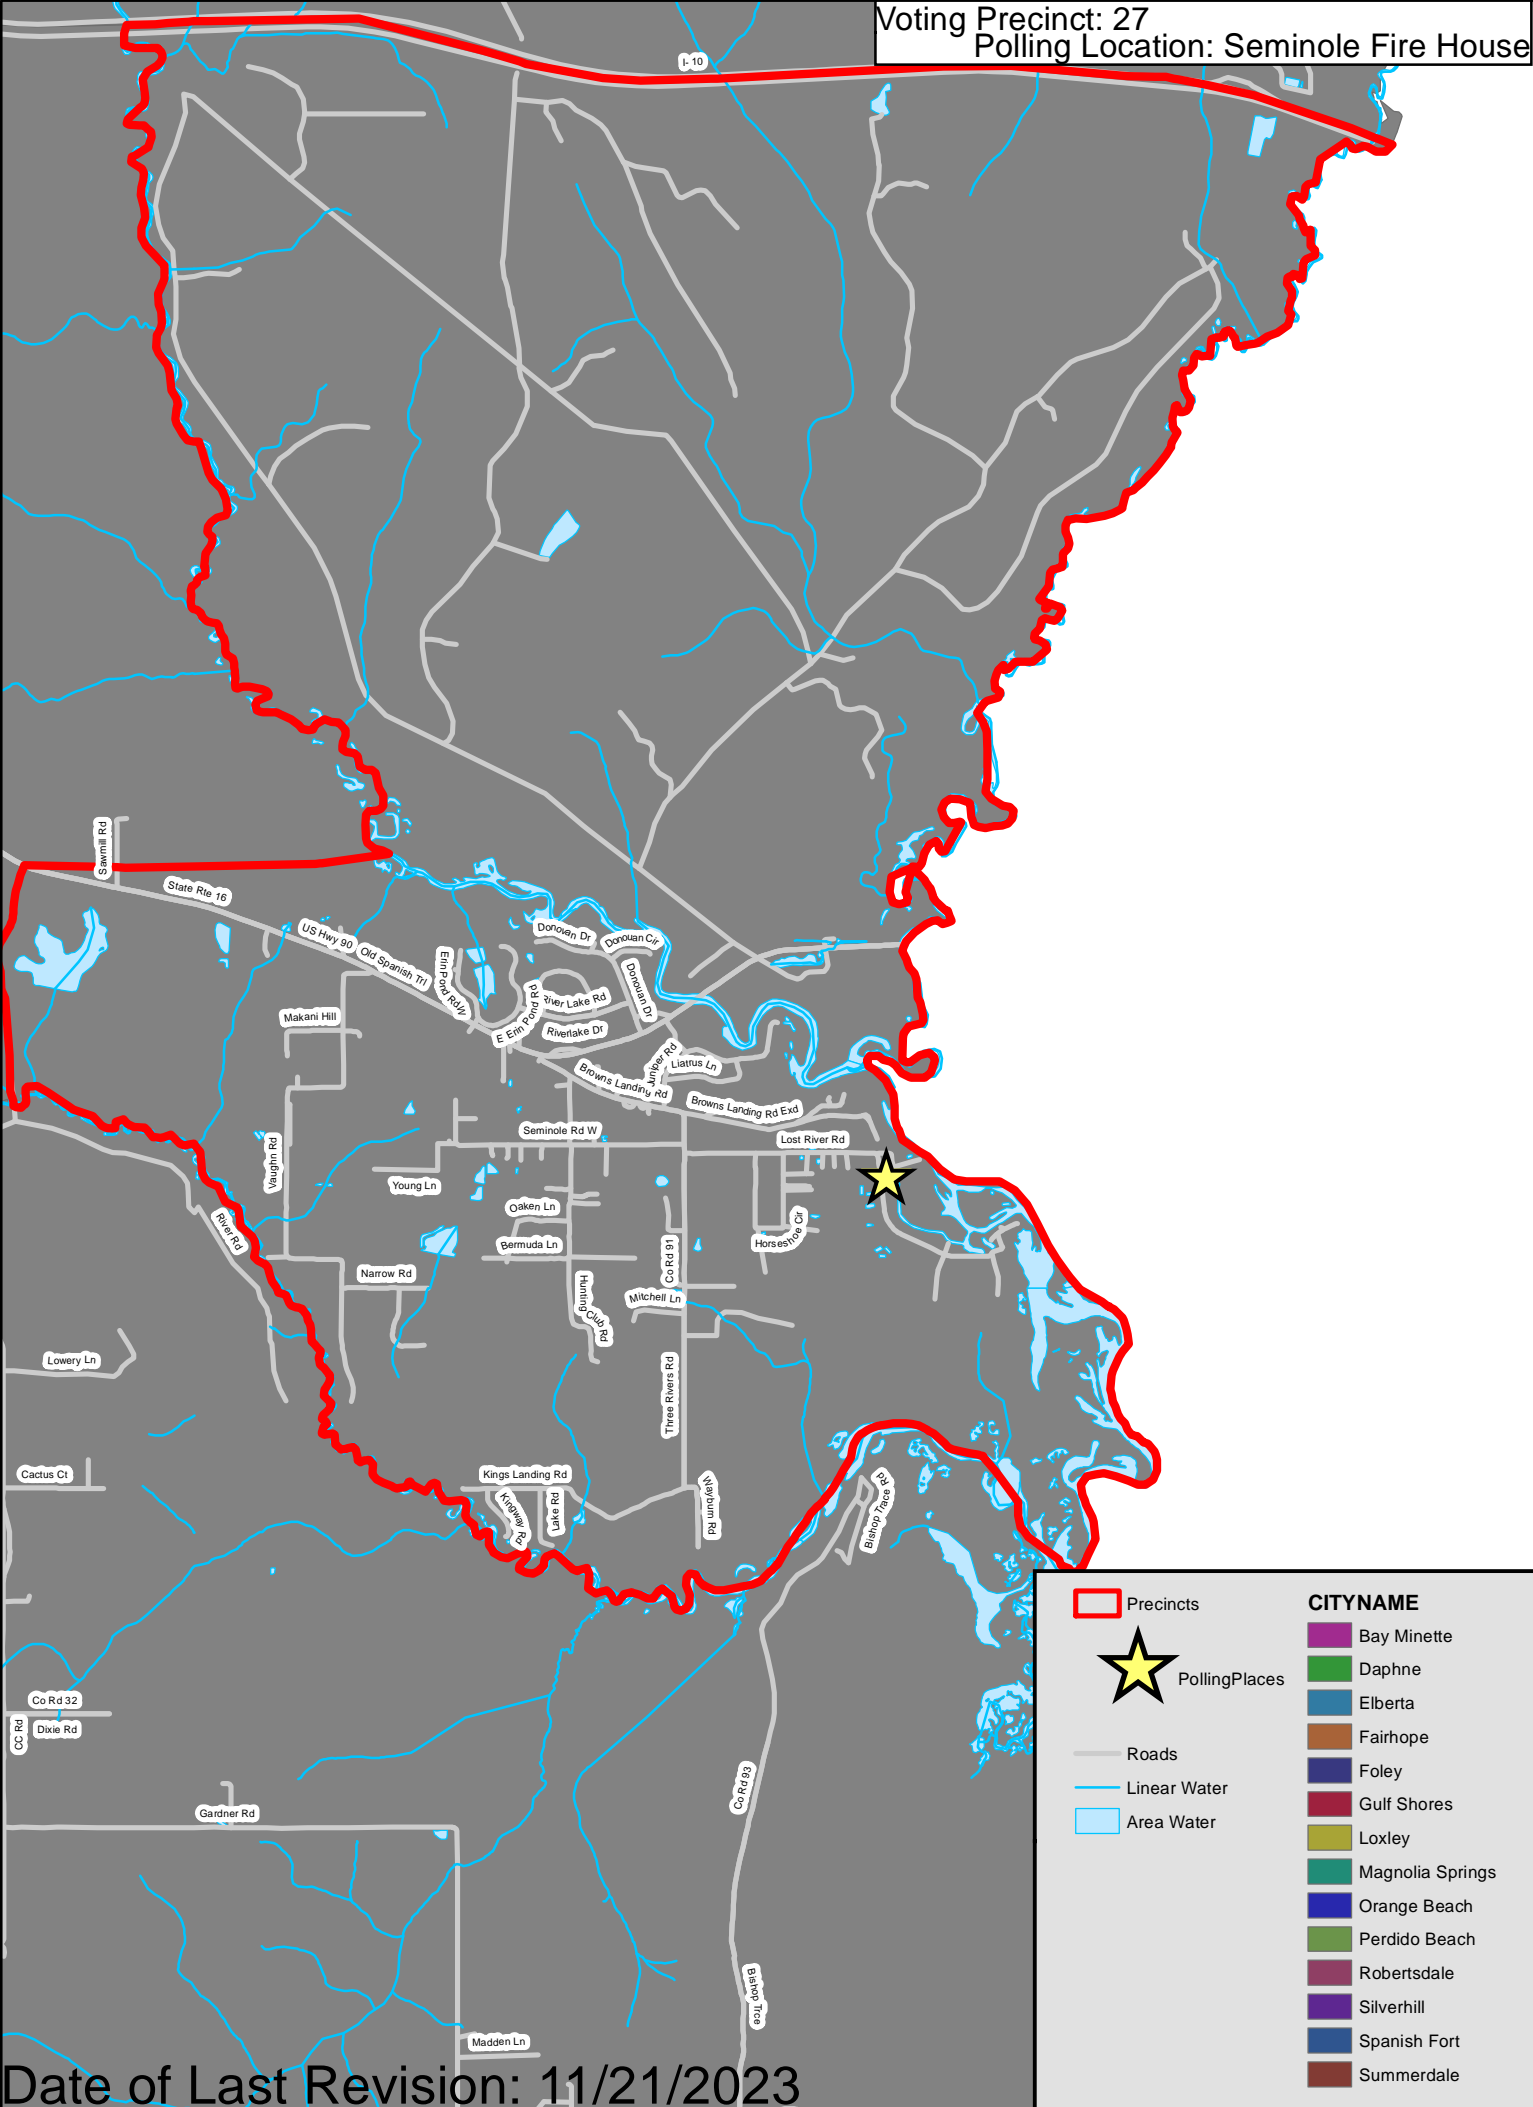

Precincts	CITYNAME
PollingPlaces	Bay Minette
Roads	Daphne
Linear Water	Elberta
Area Water	Fairhope
	Foley
	Gulf Shores
	Loxley
	Magnolia Springs
	Orange Beach
	Perdido Beach
	Robertsdale
	Silverhill
	Spanish Fort
	Summerdale