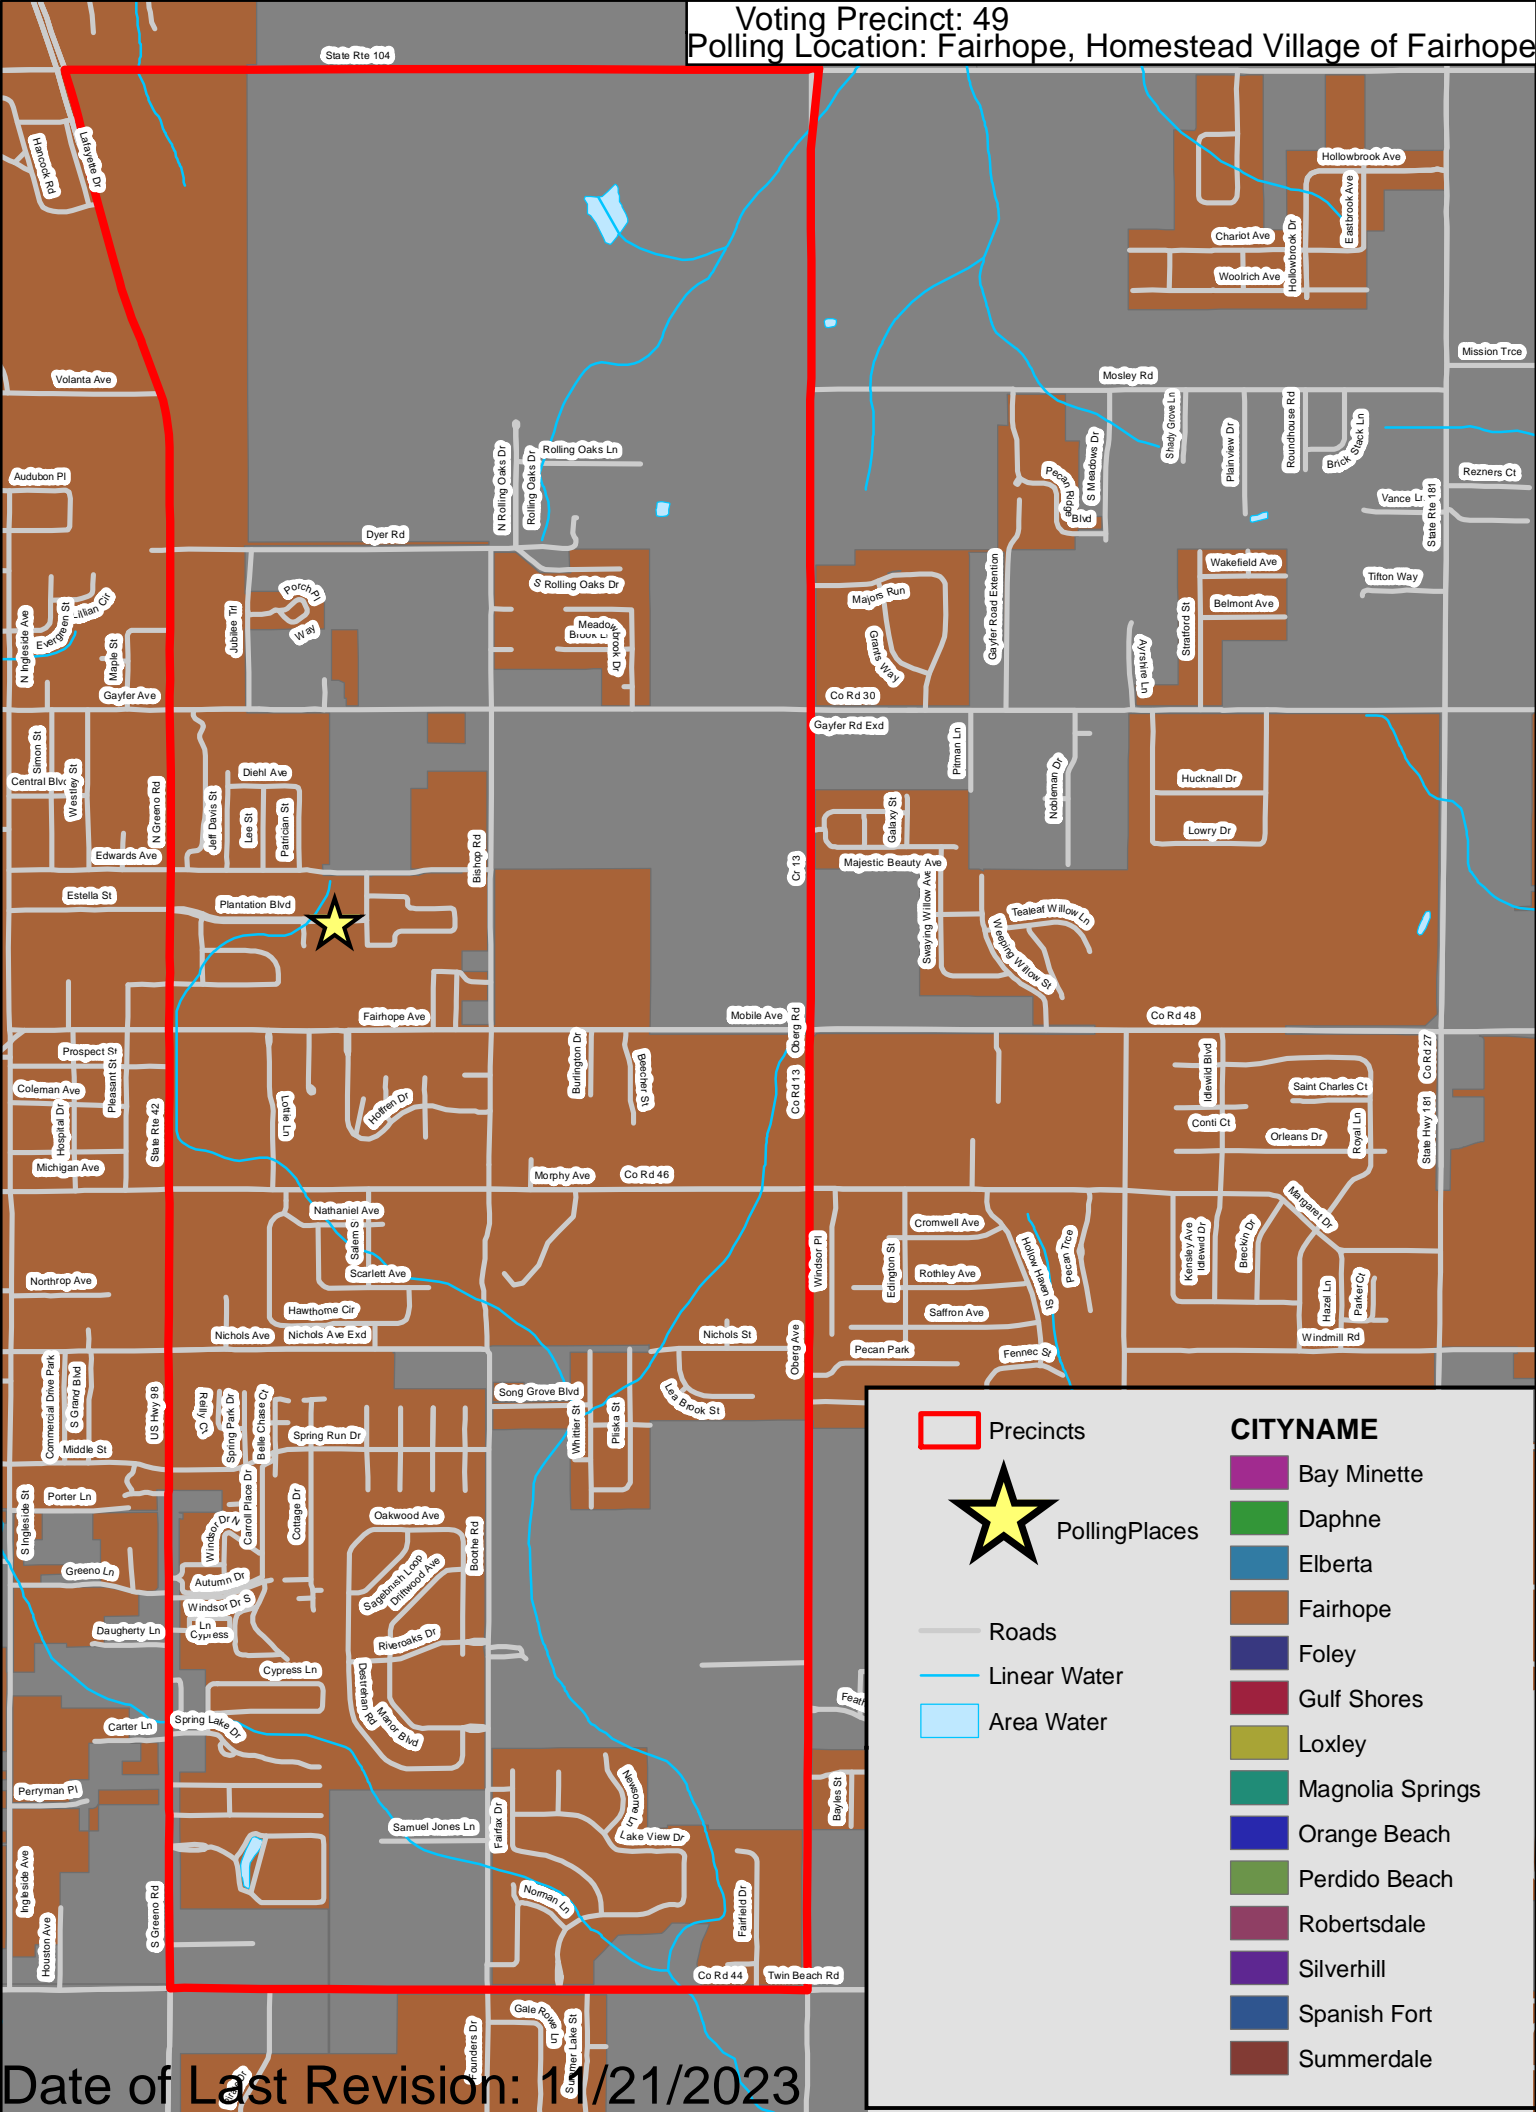

Voting Precinct: 49

Polling Location: Fairhope, Homestead Village of Fairhope

	Precincts	CITYNAME
	PollingPlaces	Bay Minette
	Roads	Daphne
	Linear Water	Elberta
	Area Water	Fairhope
		Foley
		Gulf Shores
		Loxley
		Magnolia Springs
		Orange Beach
		Perdido Beach
		Robertsdale
		Silverhill
		Spanish Fort
		Summerdale