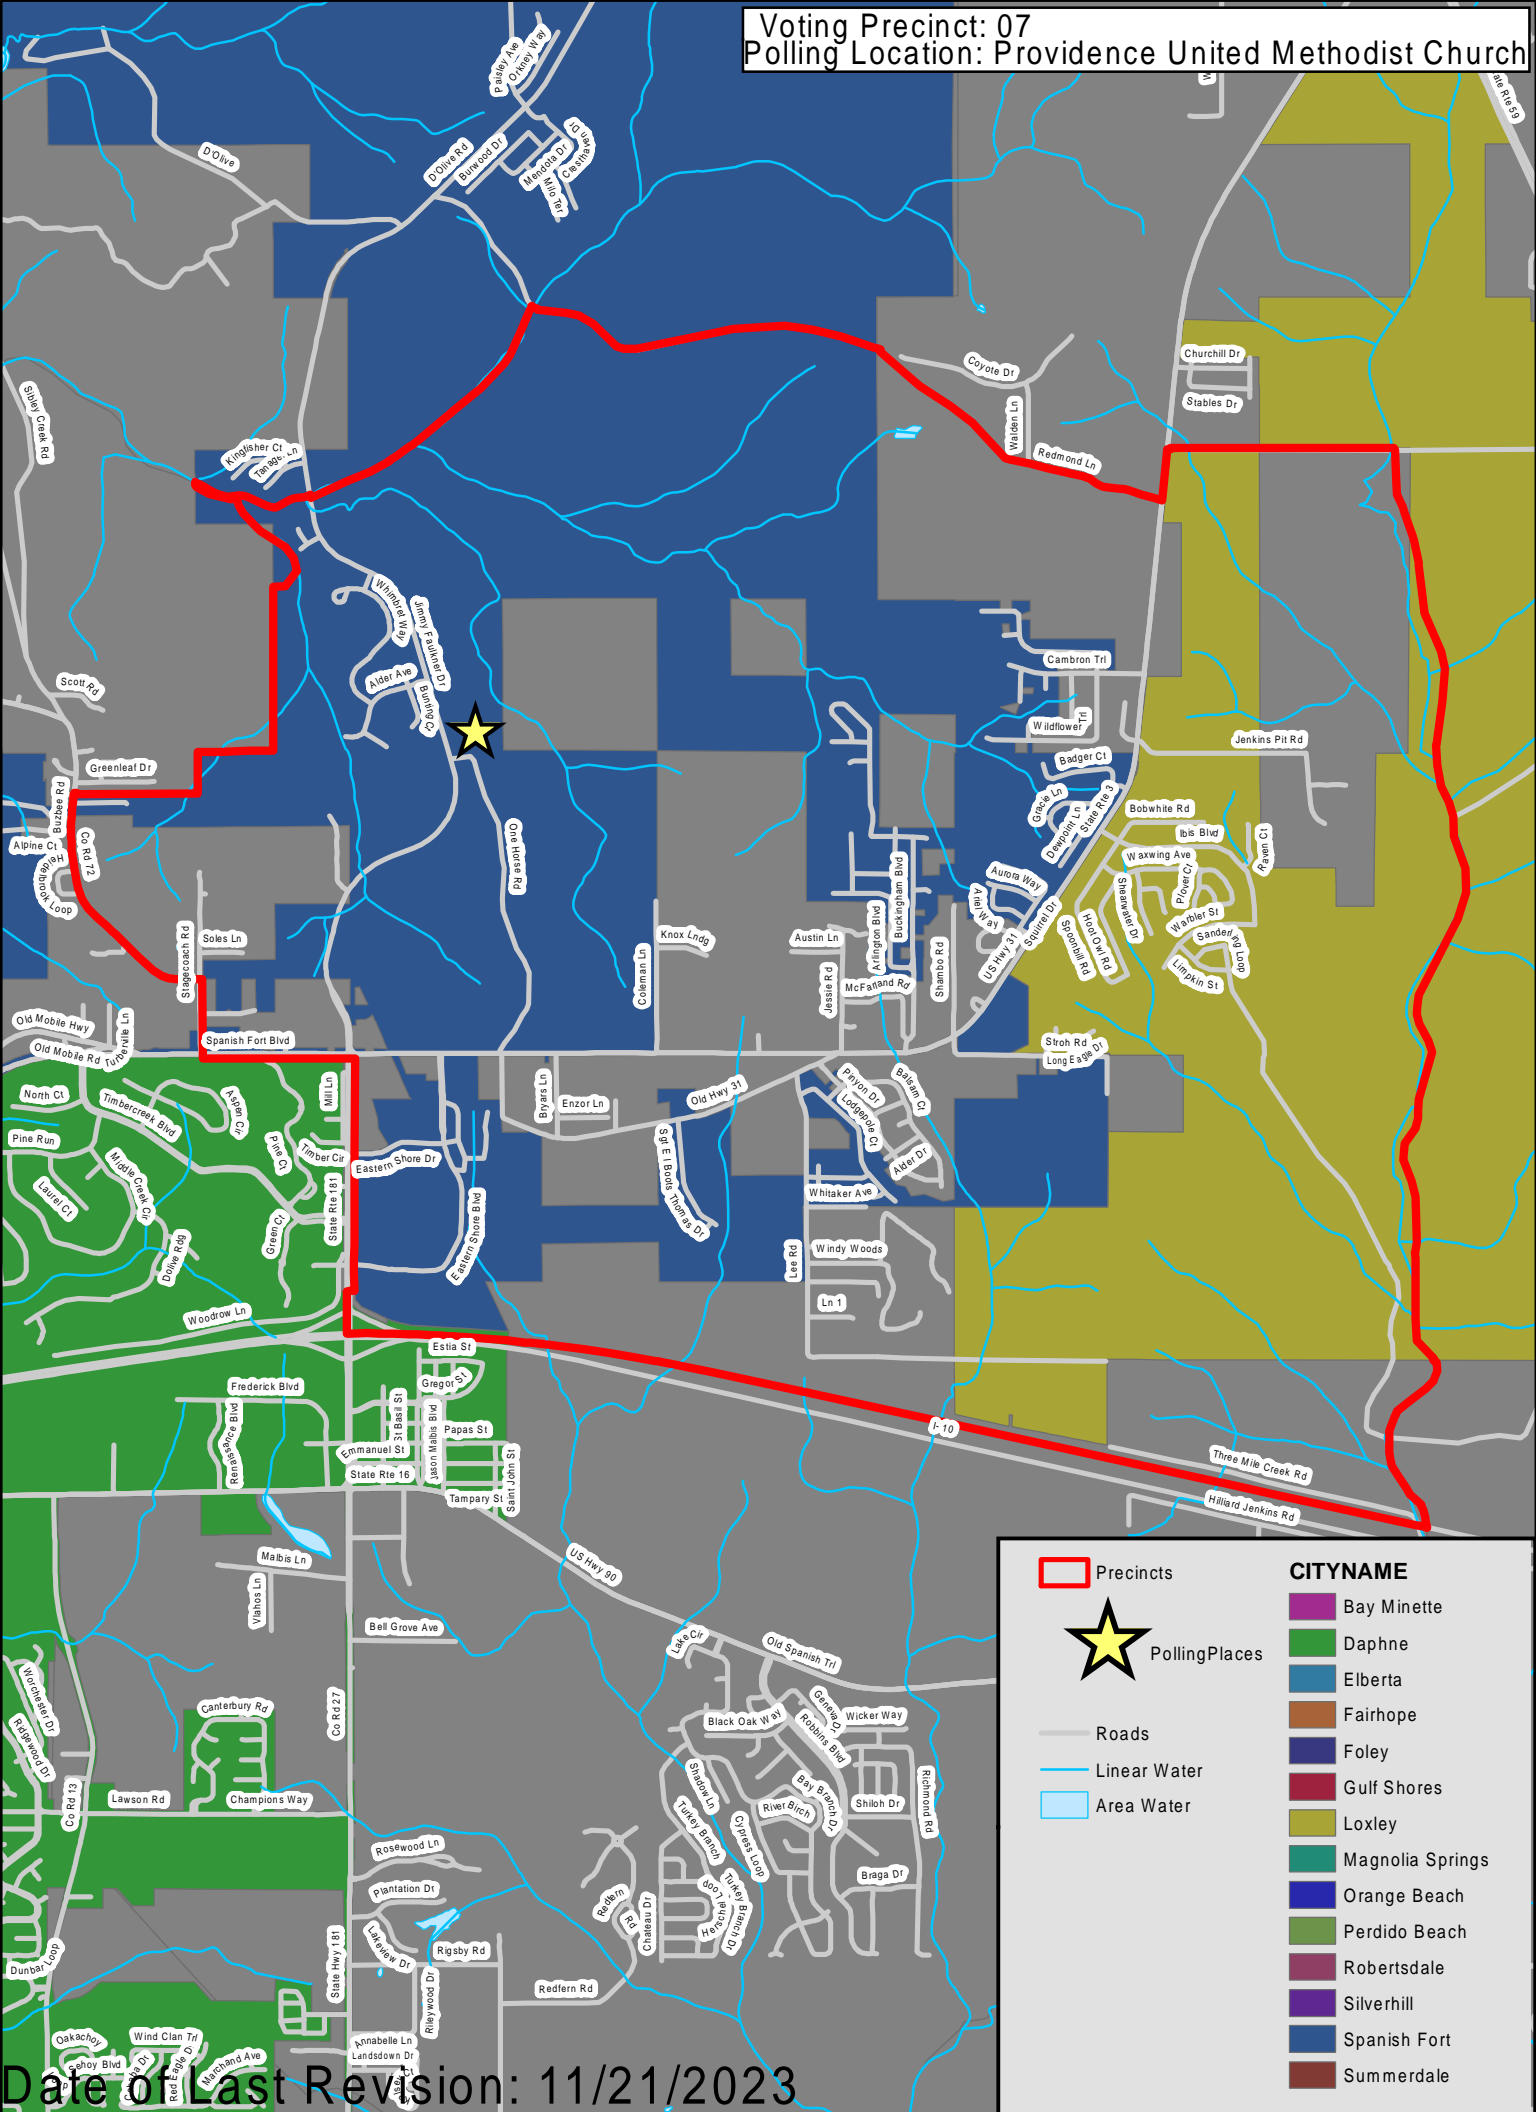

Voting Precinct: 07
Polling Location: Providence United Methodist Church

	Precincts	CITYNAME
	PollingPlaces	Bay Minette
	Roads	Daphne
	Linear Water	Elberta
	Area Water	Fairhope
		Foley
		Gulf Shores
		Loxley
		Magnolia Springs
		Orange Beach
		Perdido Beach
		Robertsdale
		Spanish Fort
		Summerdale