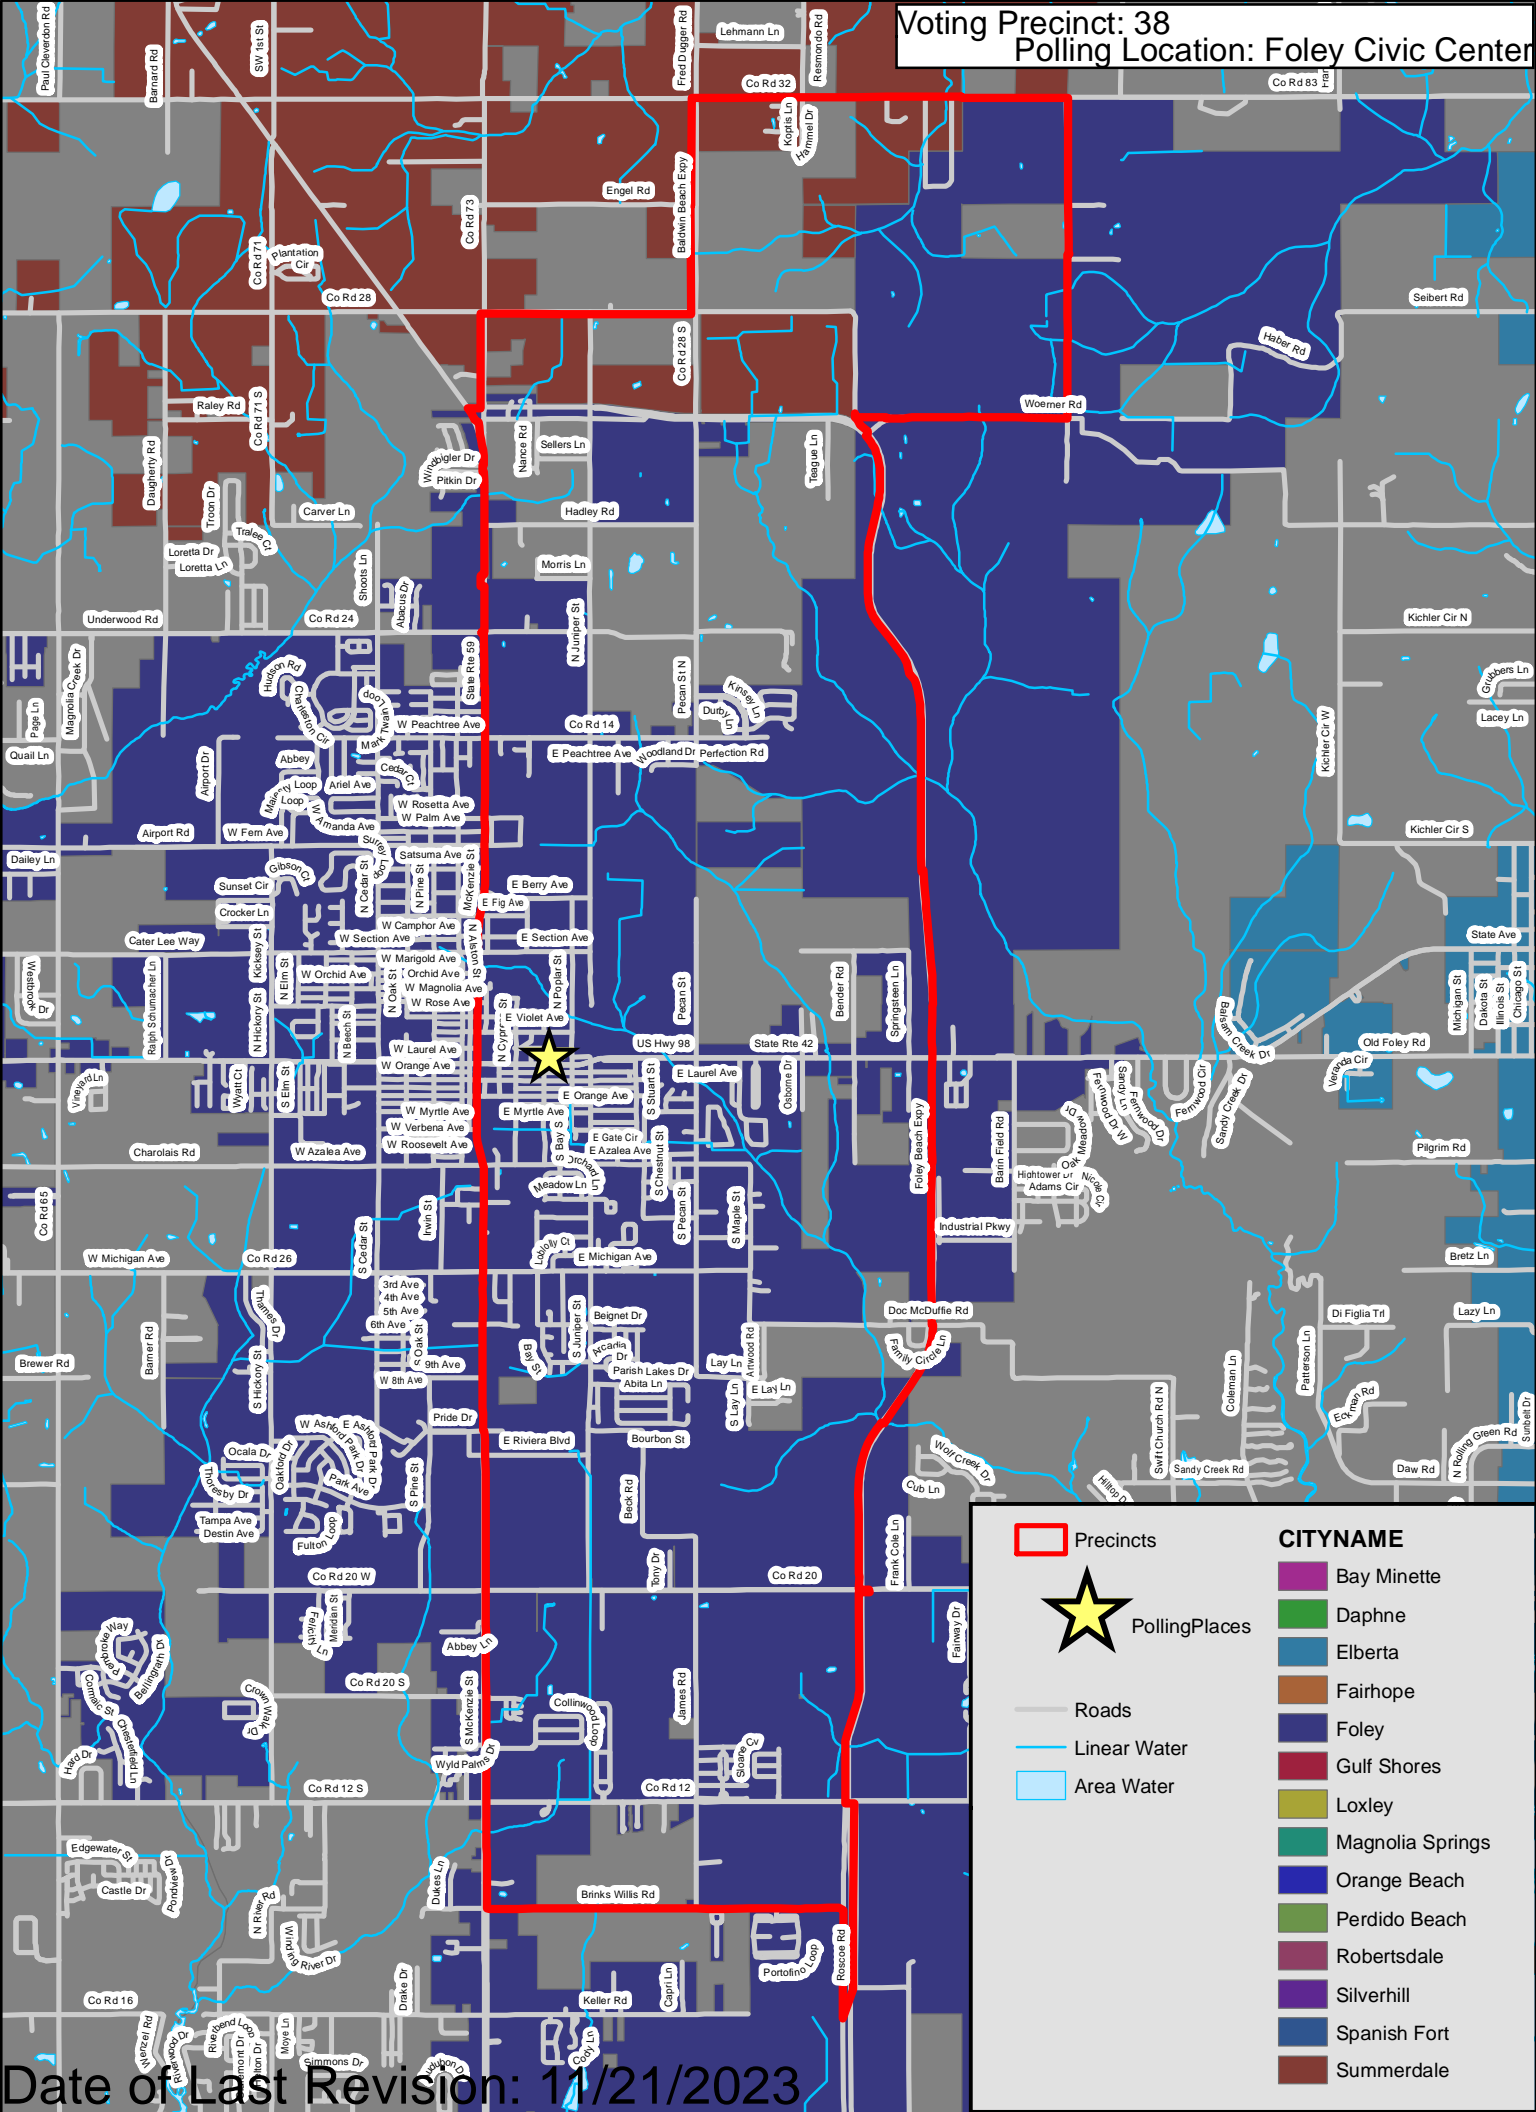

Voting Precinct: 38
Polling Location: Foley Civic Center

	Precincts	CITYNAME
	PollingPlaces	Bay Minette
	Roads	Daphne
	Linear Water	Elberta
	Area Water	Fairhope
		Foley
		Gulf Shores
		Loxley
		Magnolia Springs
		Orange Beach
		Perdido Beach
		Robertsdale
		Silverhill
		Spanish Fort
		Summerdale