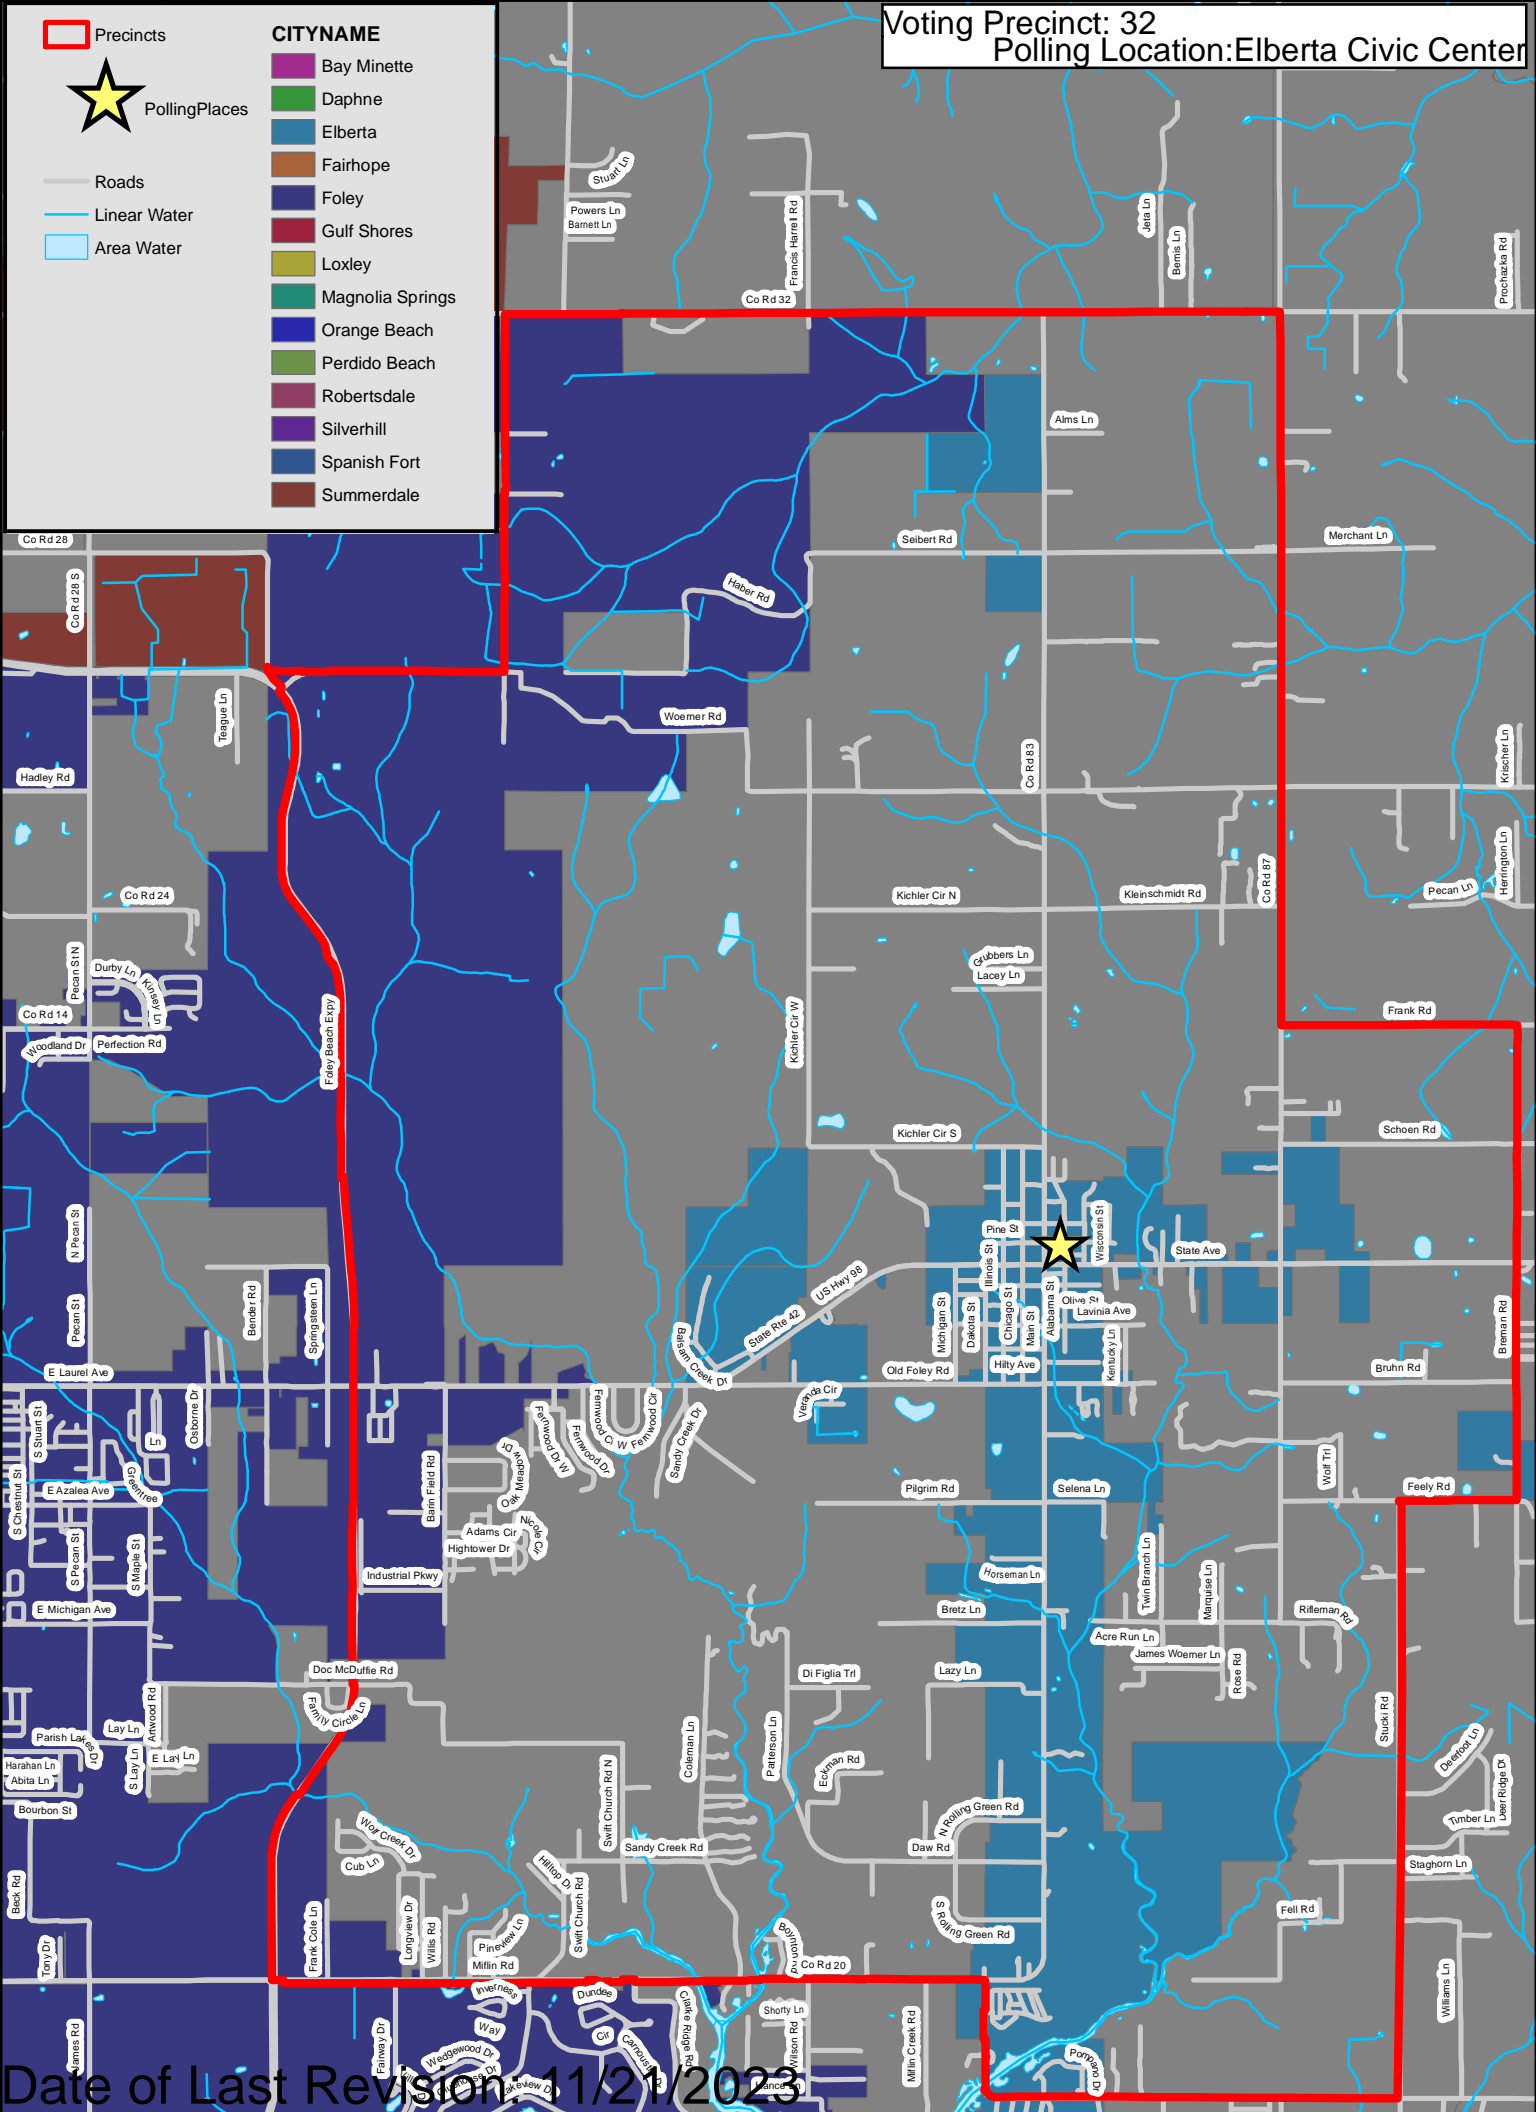

CITYNAME

- Bay Minette
- Daphne
- Elberta
- Fairhope
- Foley
- Gulf Shores
- Loxley
- Magnolia Springs
- Orange Beach
- Perdido Beach
- Robertsdale
- Silverhill
- Spanish Fort
- Summerdale

Voting Precinct: 32
Polling Location: Elberta Civic Center