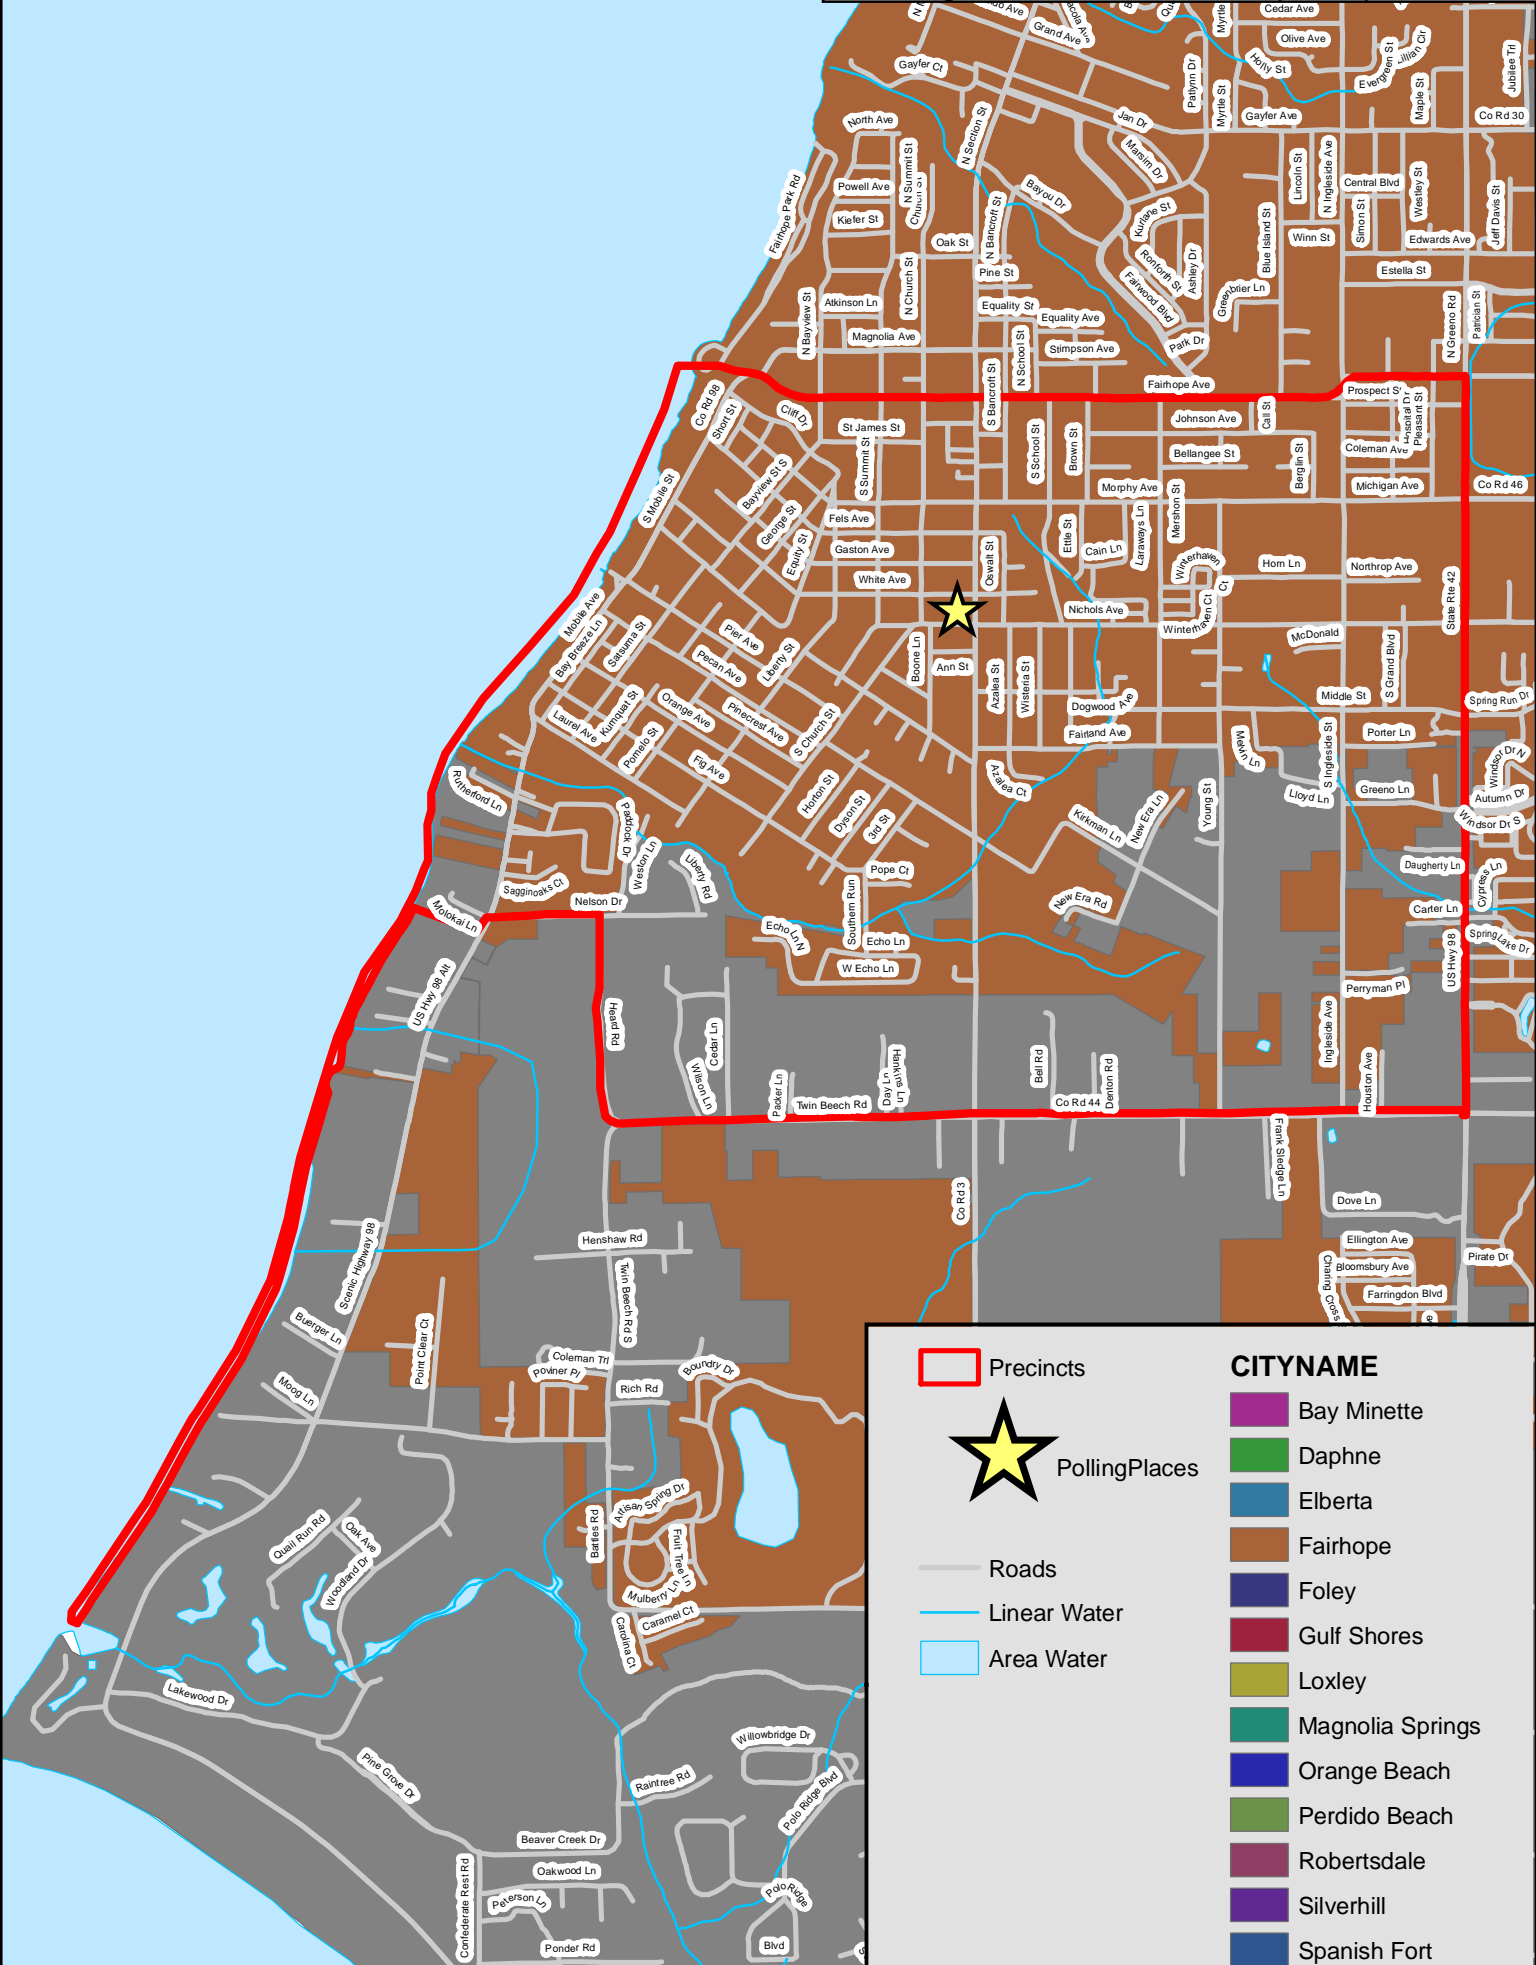

Precincts	CITYNAME
	PollingPlaces	Bay Minette
	Roads	Daphne
	Linear Water	Elberta
	Area Water	Fairhope
		Foley
		Gulf Shores
		Loxley
		Magnolia Springs
		Orange Beach
		Perdido Beach
		Robertsdale
		Silverhill
		Spanish Fort
		Summerdale