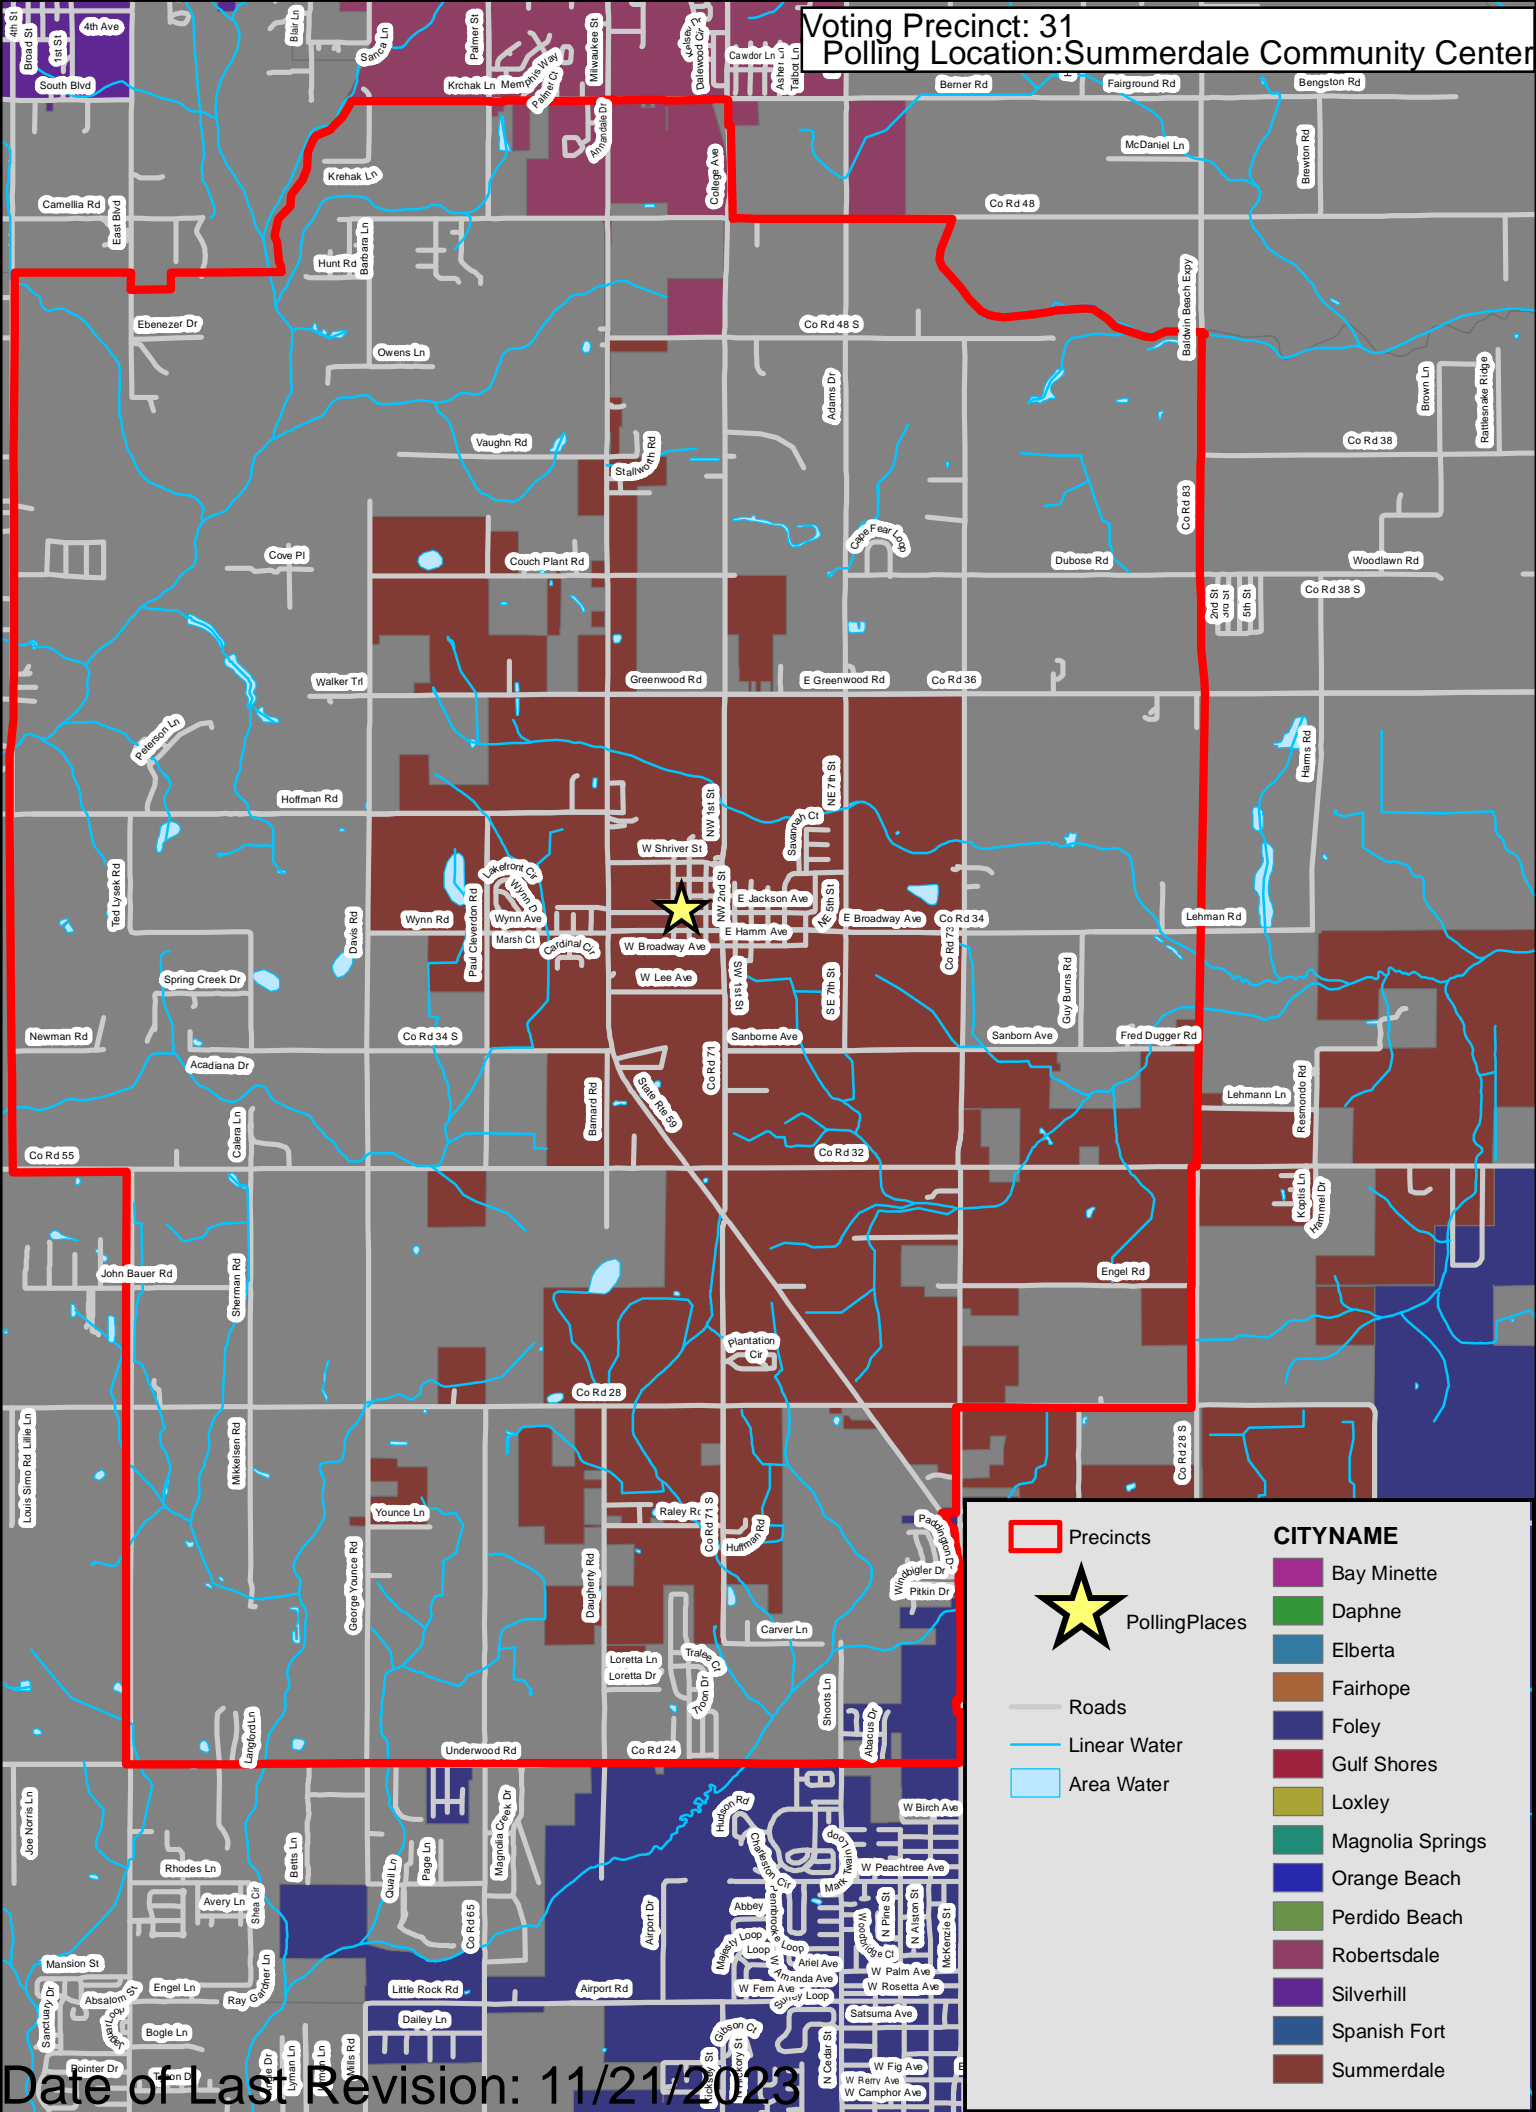

Voting Precinct: 31
Polling Location: Summerdale Community Center

Legend

- Precincts
- Polling Places
- Roads
- Linear Water
- Area Water

CITYNAME

- Bay Minette
- Daphne
- Elberta
- Fairhope
- Foley
- Gulf Shores
- Loxley
- Magnolia Springs
- Orange Beach
- Perdido Beach
- Robertsdale
- Silverhill
- Spanish Fort
- Summerdale