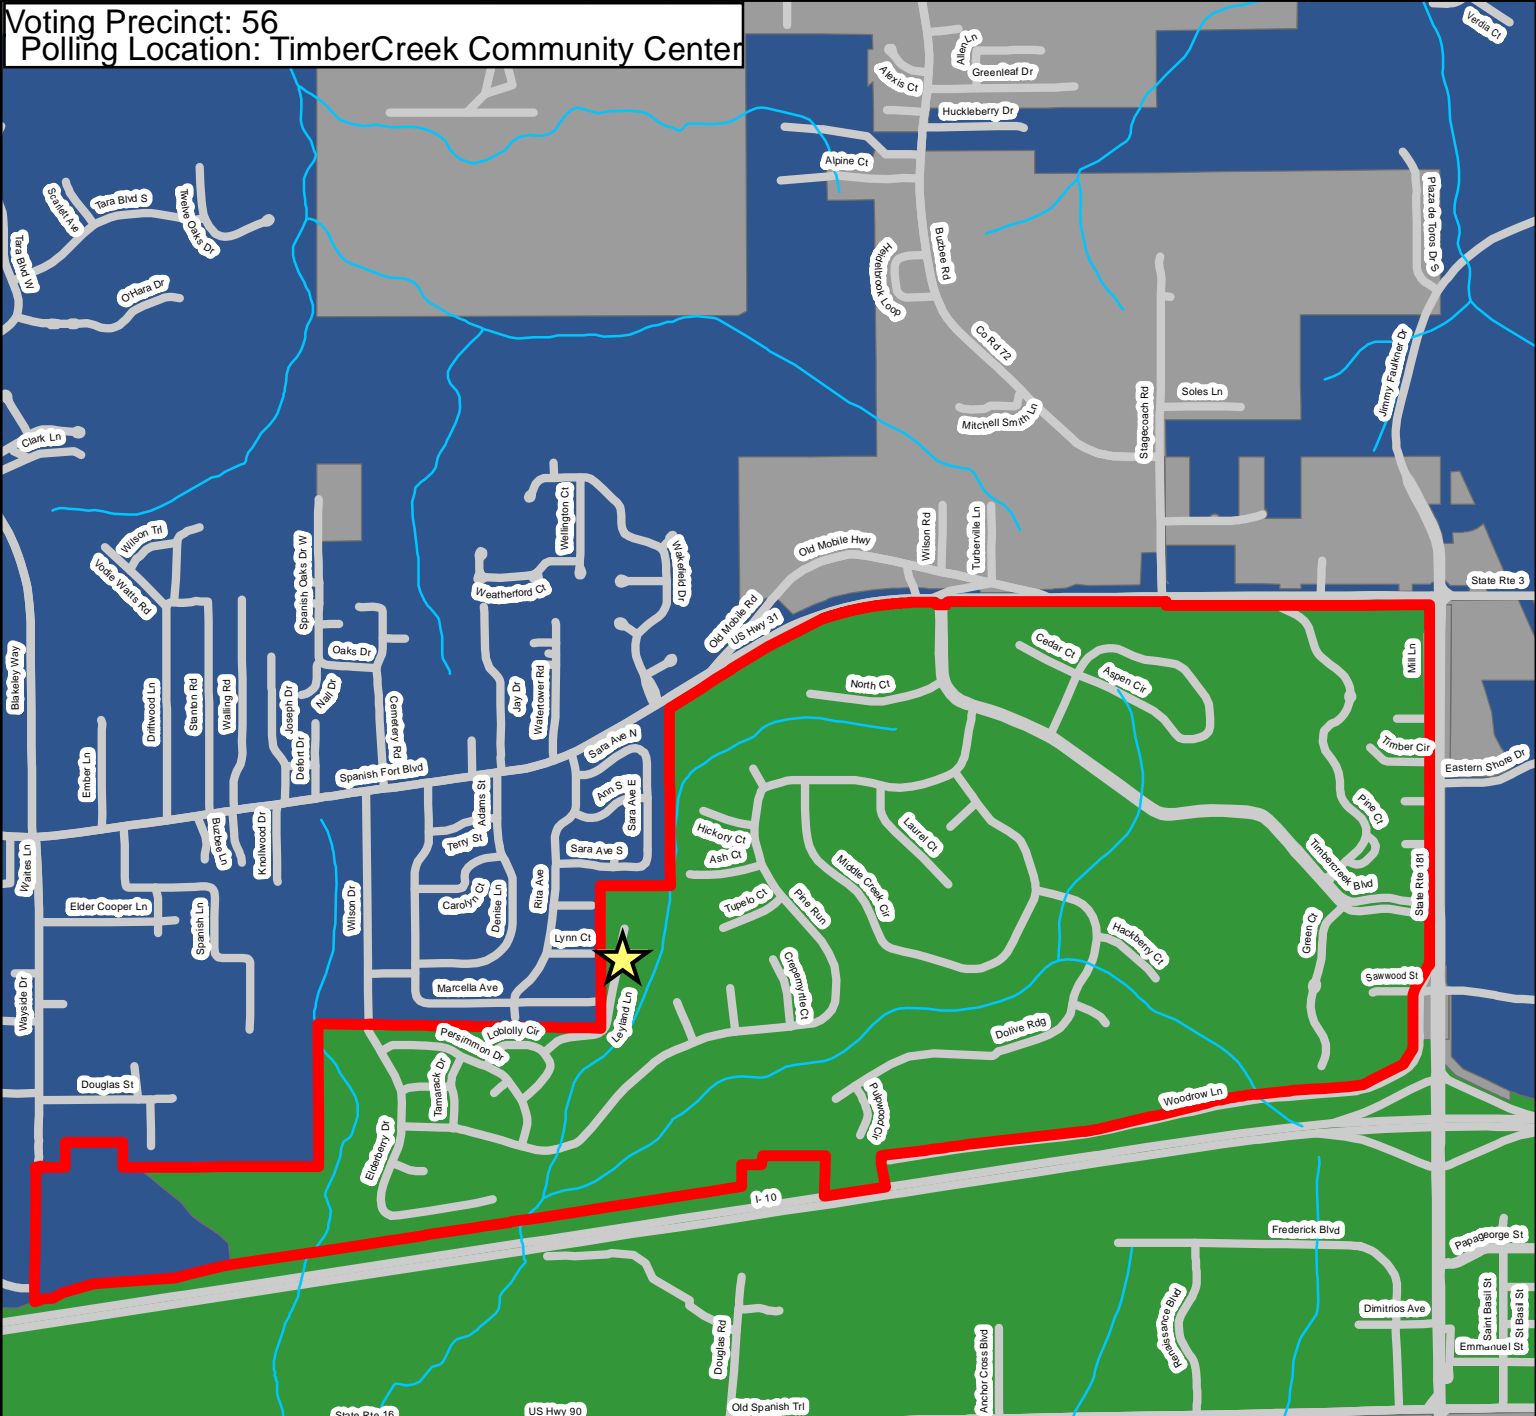

Voting Precinct: 56
 Polling Location: TimberCreek Community Center

	Precincts	CITYNAME
	PollingPlaces	 Bay Minette
	Roads	 Daphne
	Linear Water	 Elberta
	Area Water	 Fairhope
		 Foley
		 Gulf Shores
		 Loxley
		 Magnolia Springs
		 Orange Beach
		 Perdido Beach
		 Robertsdale
		 Silverhill
		 Spanish Fort
		 Summerdale