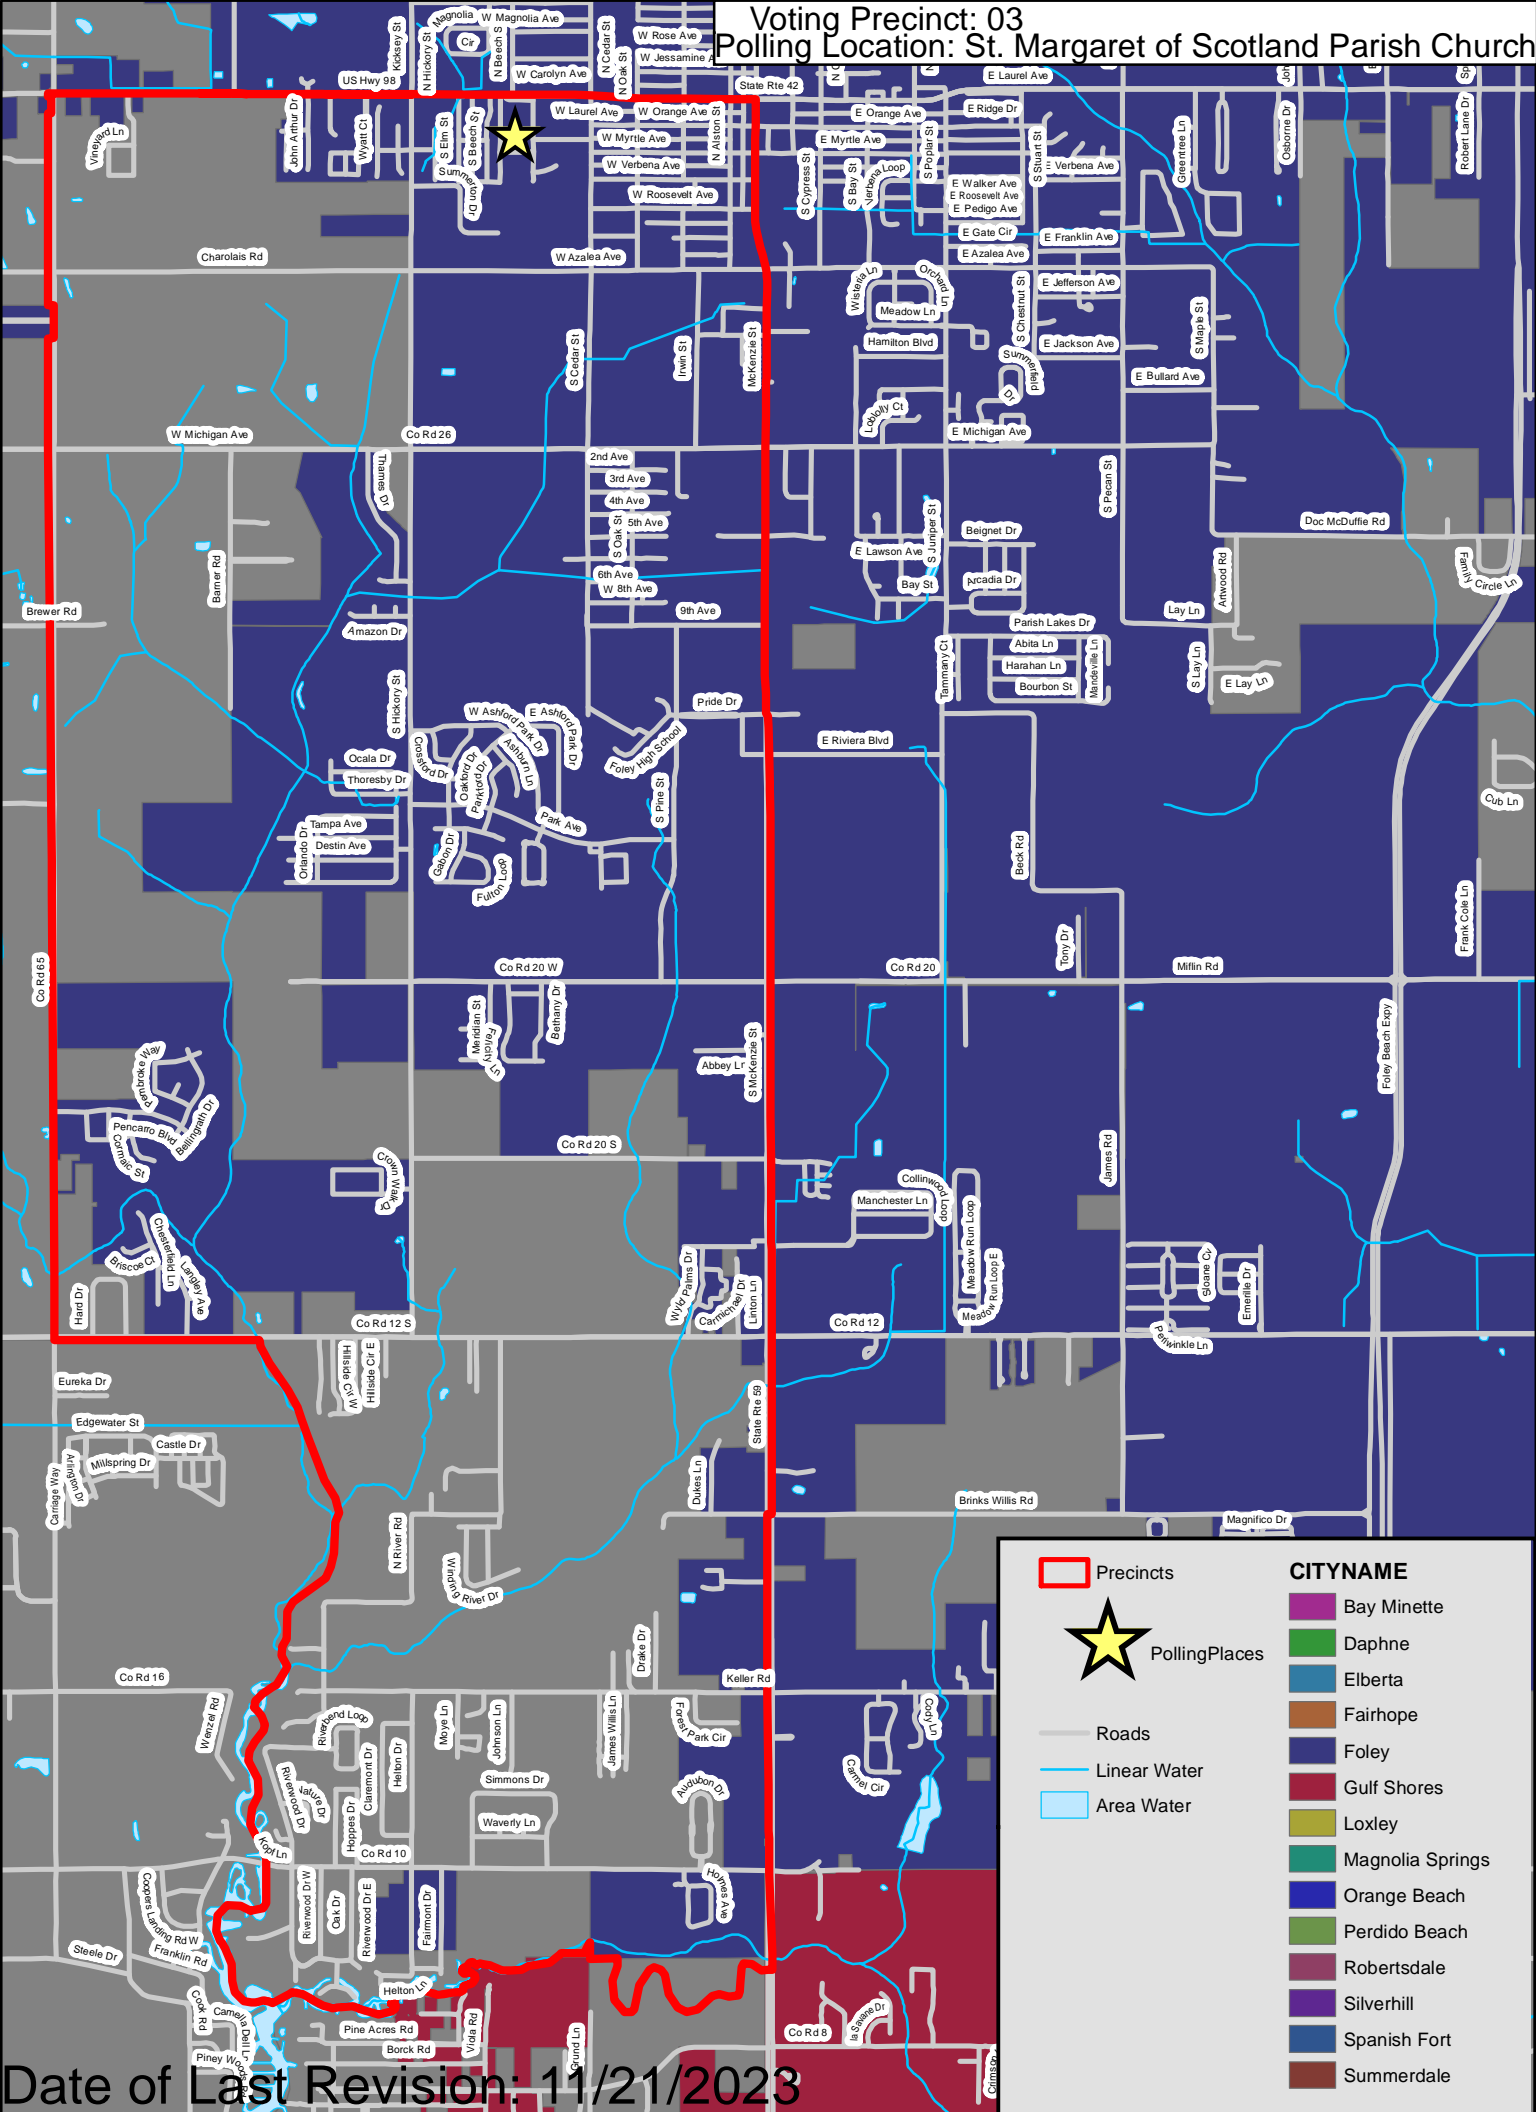

Voting Precinct: 03
Polling Location: St. Margaret of Scotland Parish Church

	Precincts		CITYNAME Bay Minette
	PollingPlaces		Daphne
	Roads		Elberta
	Linear Water		Fairhope
	Area Water		Foley
			Gulf Shores
			Loxley
			Magnolia Springs
			Orange Beach
			Perdido Beach
			Robertsdale
			Silverhill
			Spanish Fort
			Summerdale

Date of Last Revision: 11/21/2023