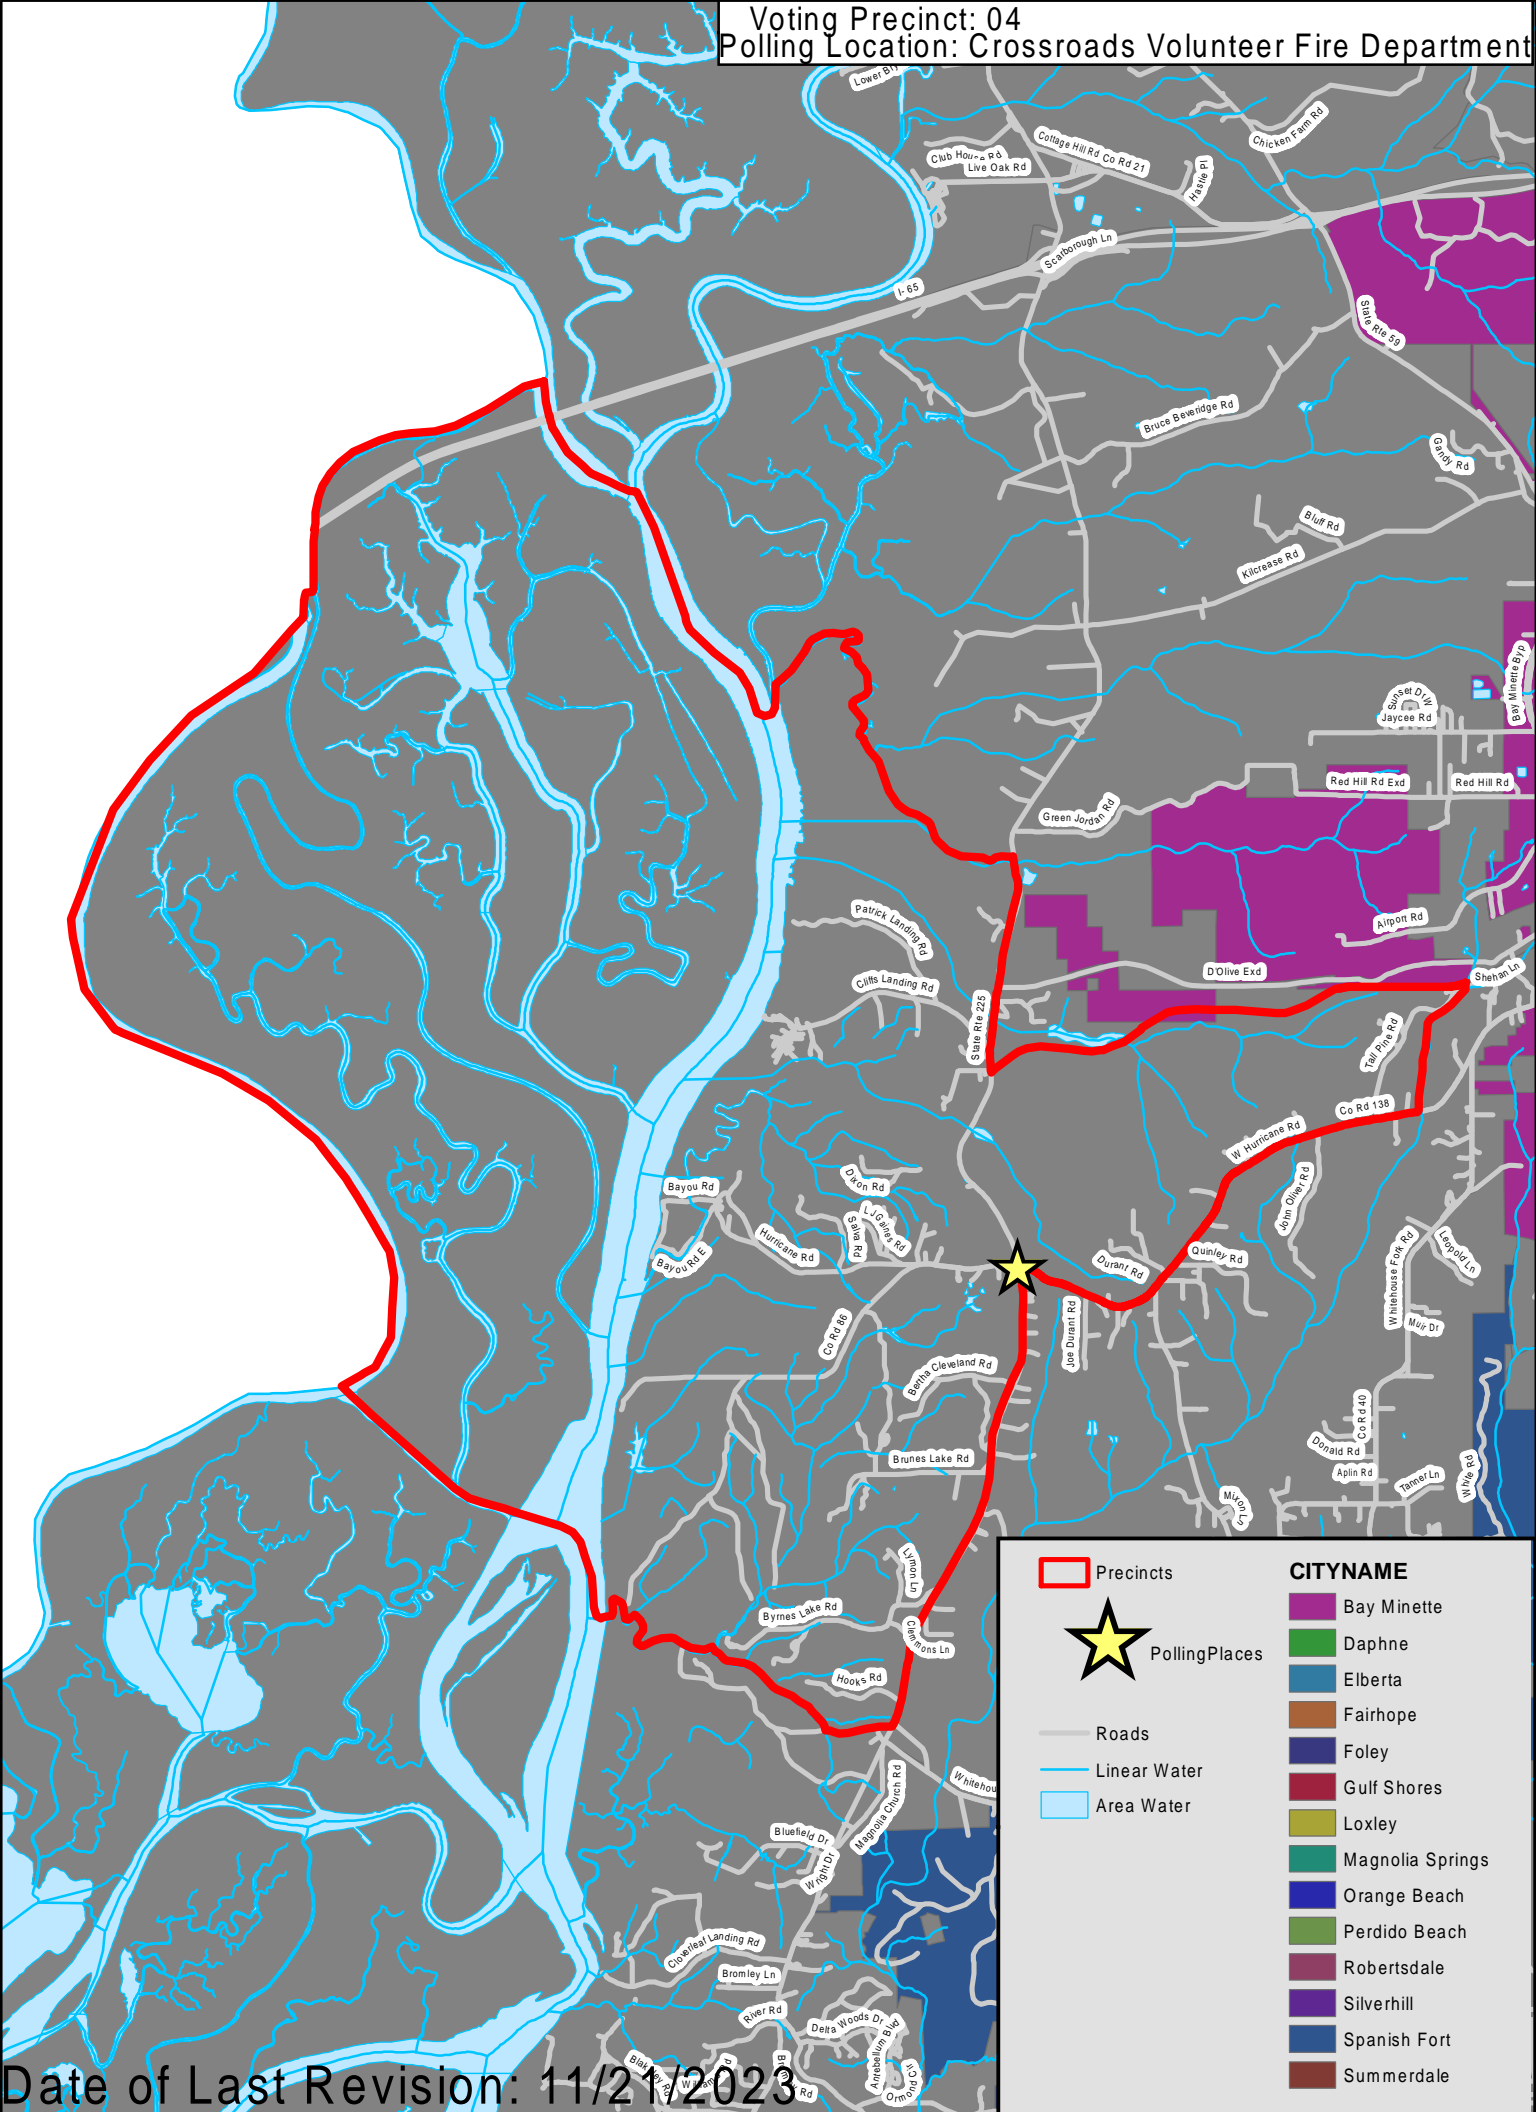

Precincts		CITYNAME Bay Minette
	PollingPlaces		Daphne
	Roads		Elberta
	Linear Water		Fairhope
	Area Water		Foley
			Gulf Shores
			Loxley
			Magnolia Springs
			Orange Beach
			Perdido Beach
			Robertsdale
			Silverhill
			Spanish Fort
			Summerdale