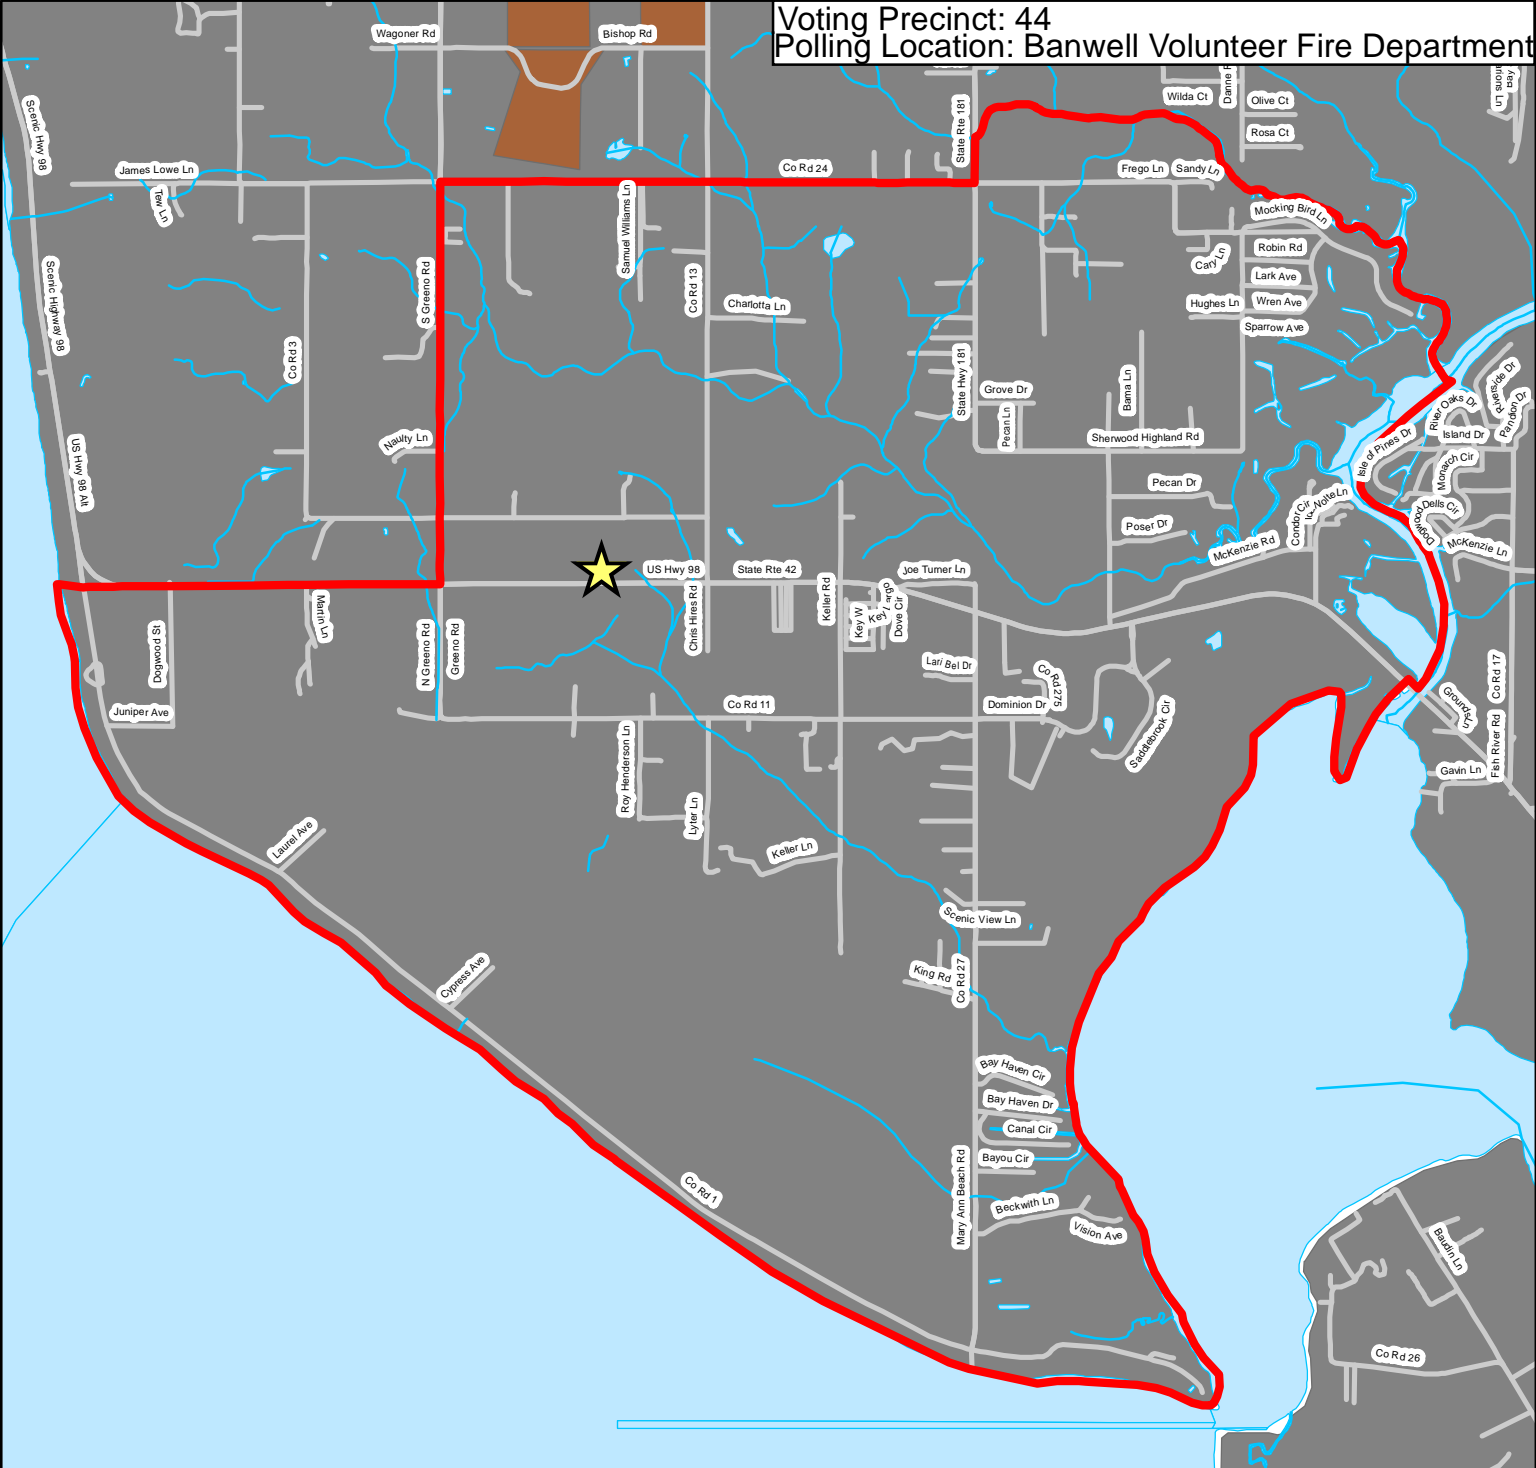

Voting Precinct: 44
Polling Location: Banwell Volunteer Fire Department

	Precincts	CITYNAME
	PollingPlaces	Bay Minette
	Roads	Daphne
	Linear Water	Elberta
	Area Water	Fairhope
		Foley
		Gulf Shores
		Loxley
		Magnolia Springs
		Orange Beach
		Perdido Beach
		Robertsdale
		Silverhill
		Spanish Fort
		Summerdale