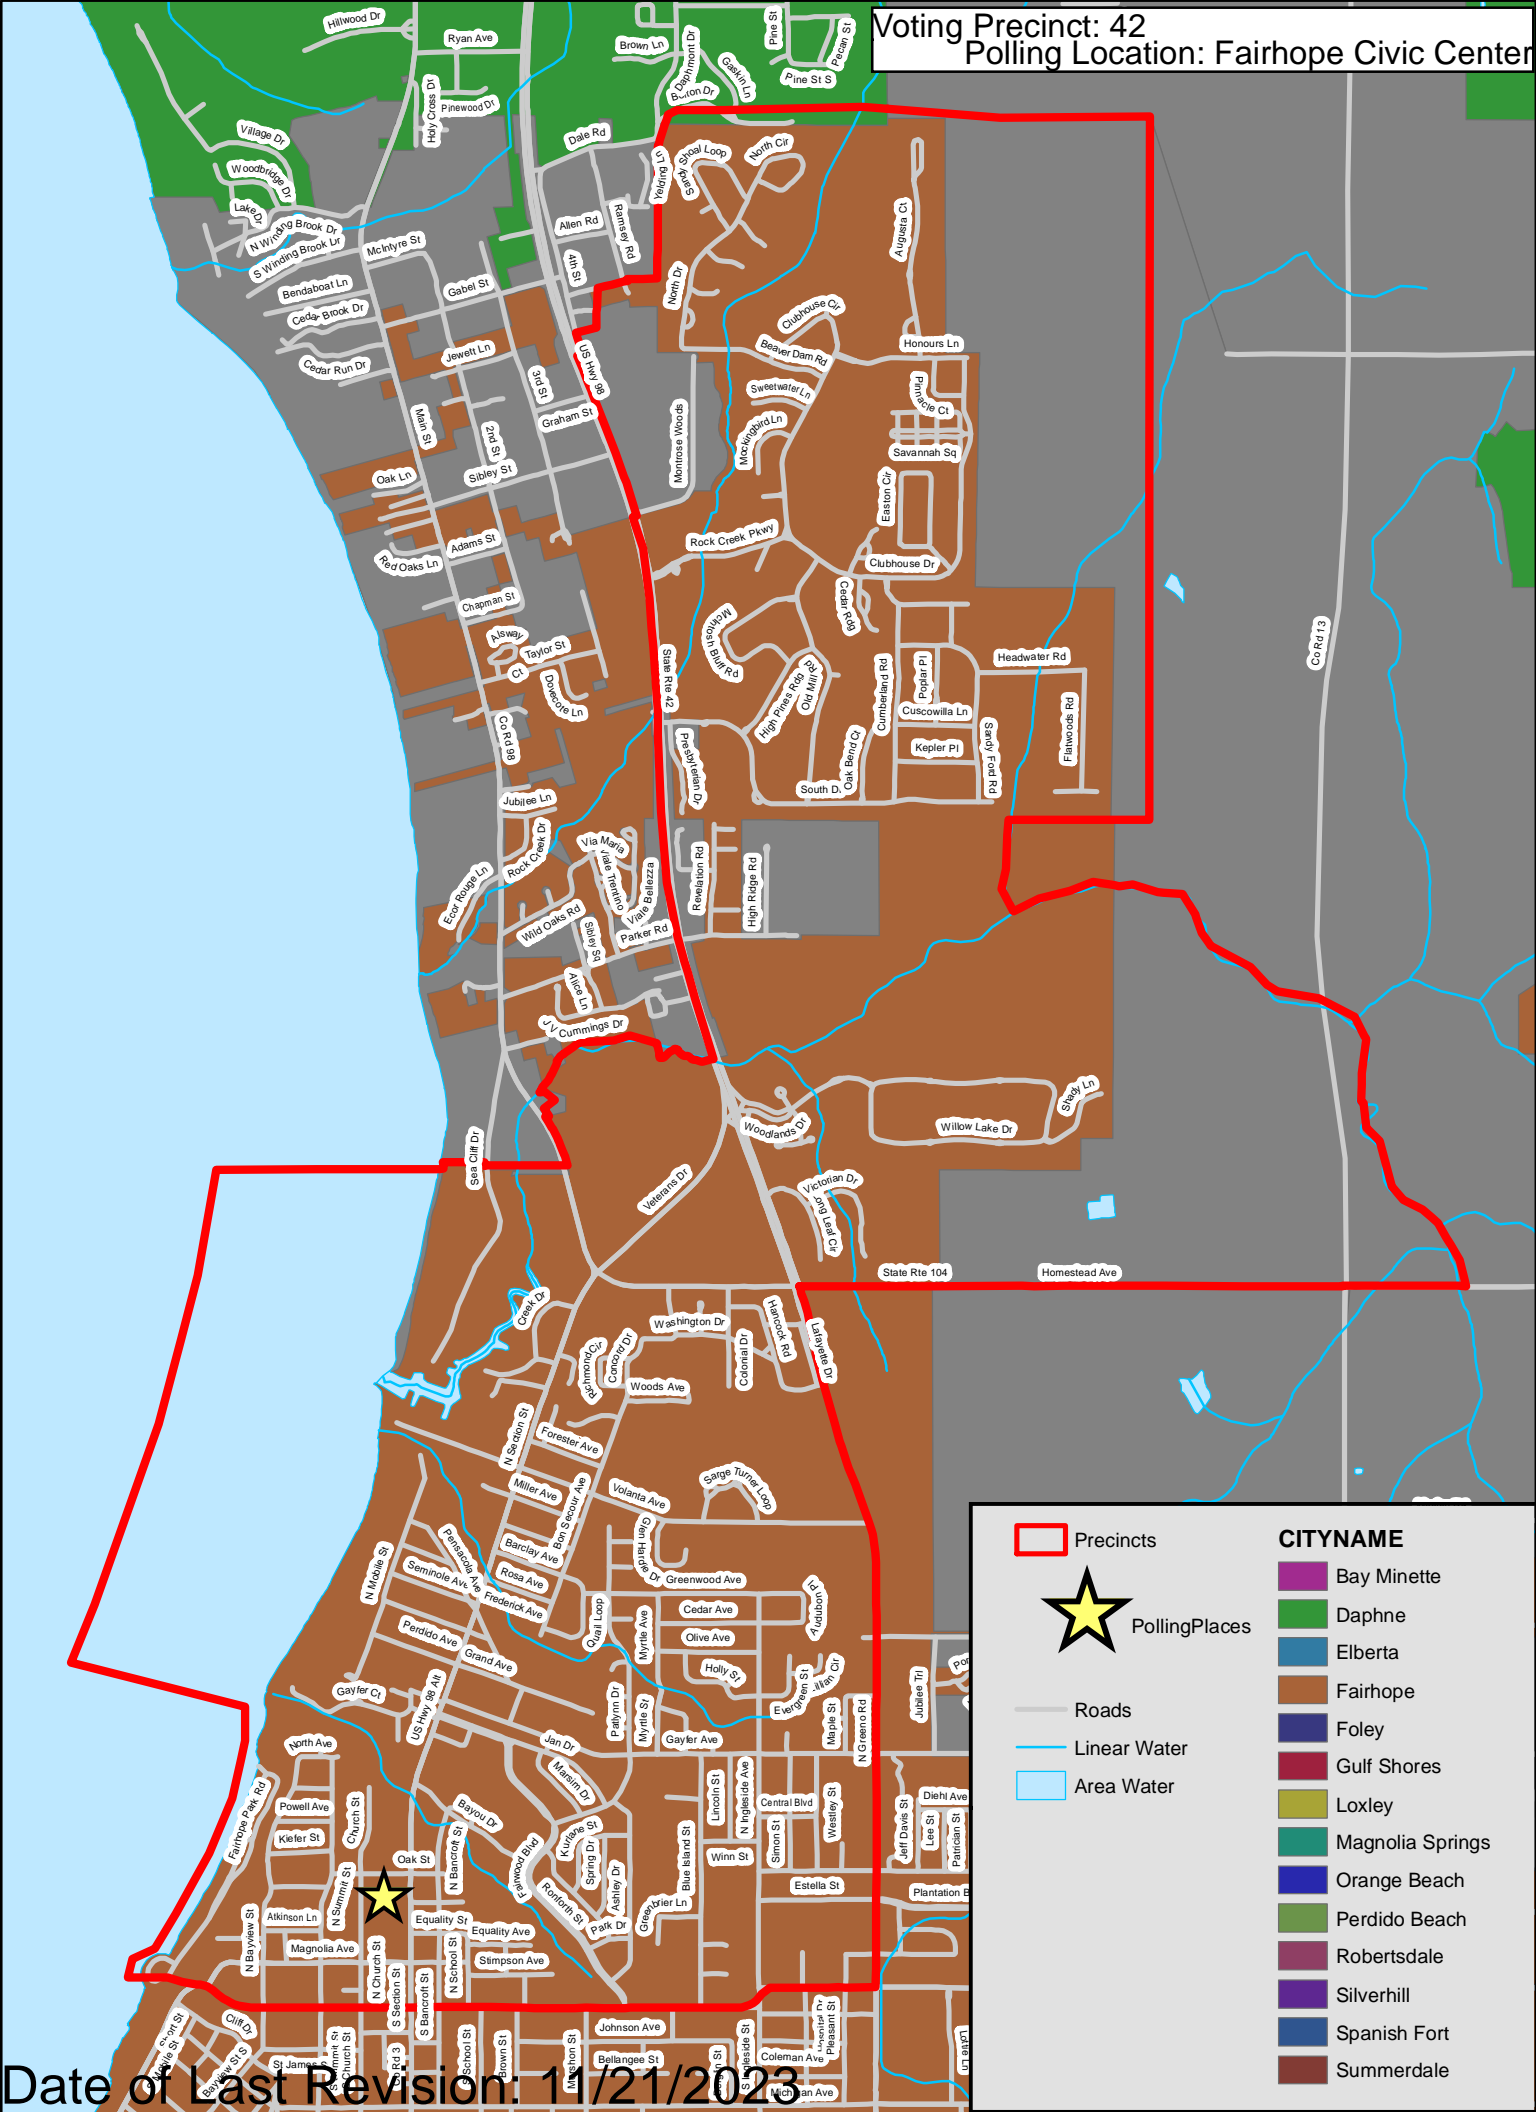

Precincts	CITYNAME
	PollingPlaces	Bay Minette
	Roads	Daphne
	Linear Water	Elberta
	Area Water	Fairhope
		Foley
		Gulf Shores
		Loxley
		Magnolia Springs
		Orange Beach
		Perdido Beach
		Robertsdale
		Silverhill
		Spanish Fort
		Summerdale