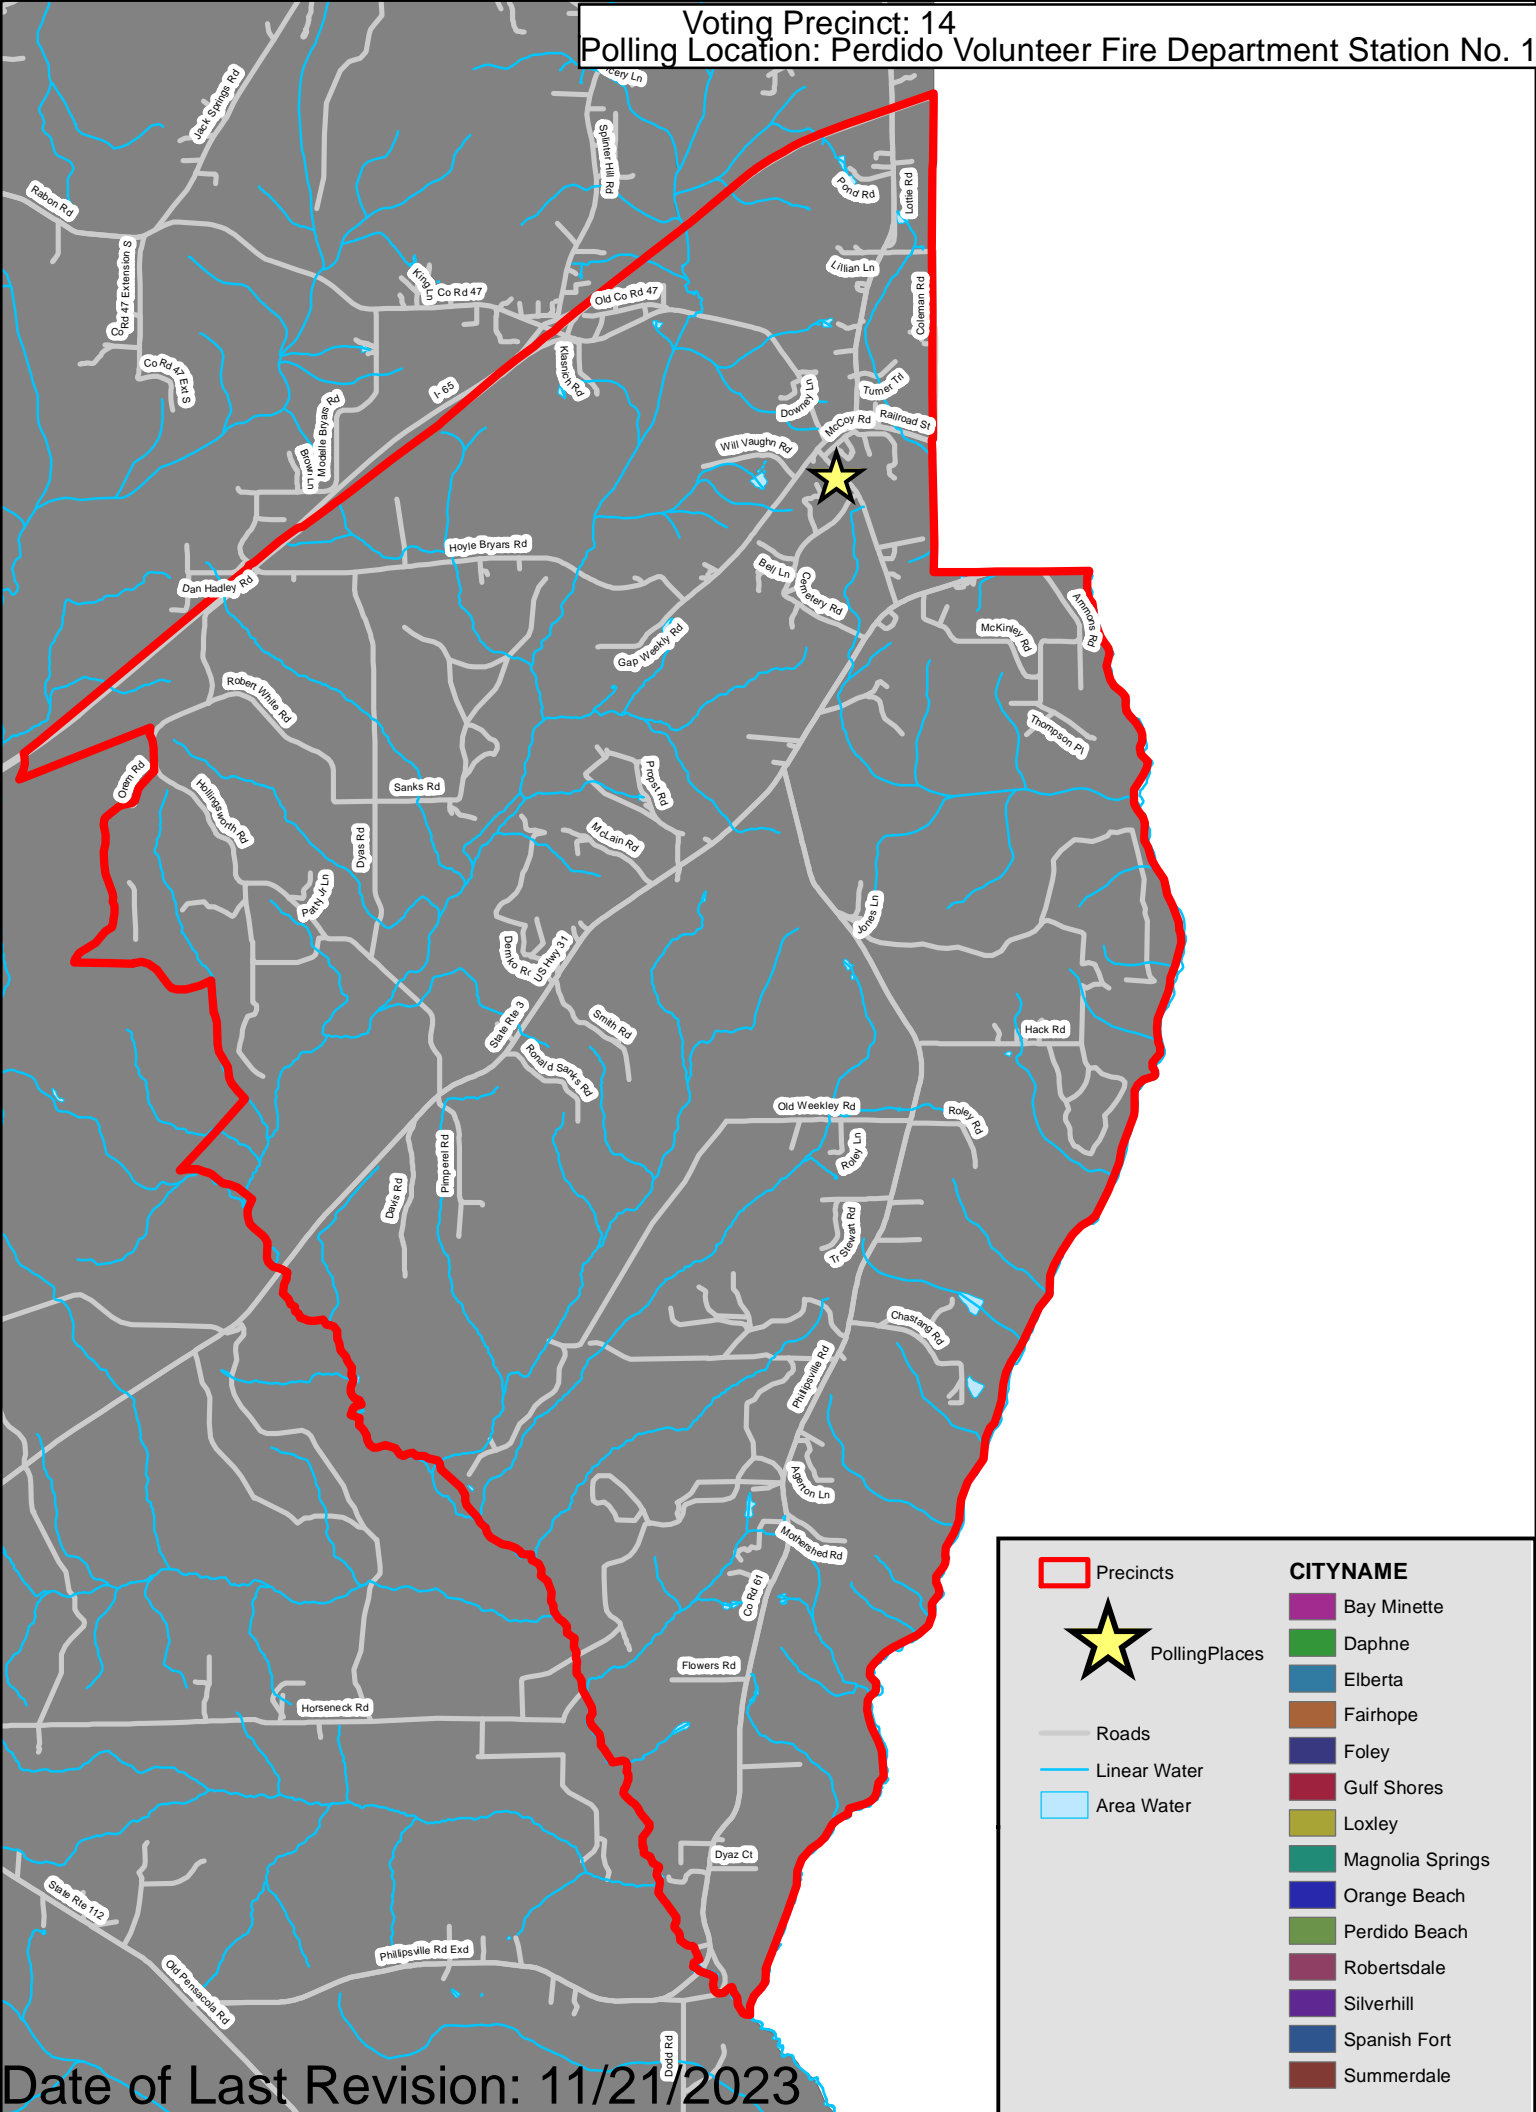

Voting Precinct: 14
Polling Location: Perdido Volunteer Fire Department Station No. 1

	Precincts	CITYNAME
	PollingPlaces	Bay Minette
	Roads	Daphne
	Linear Water	Elberta
	Area Water	Fairhope
		Foley
		Gulf Shores
		Loxley
		Magnolia Springs
		Orange Beach
		Perdido Beach
		Robertsdale
		Silverhill
		Spanish Fort
		Summerdale