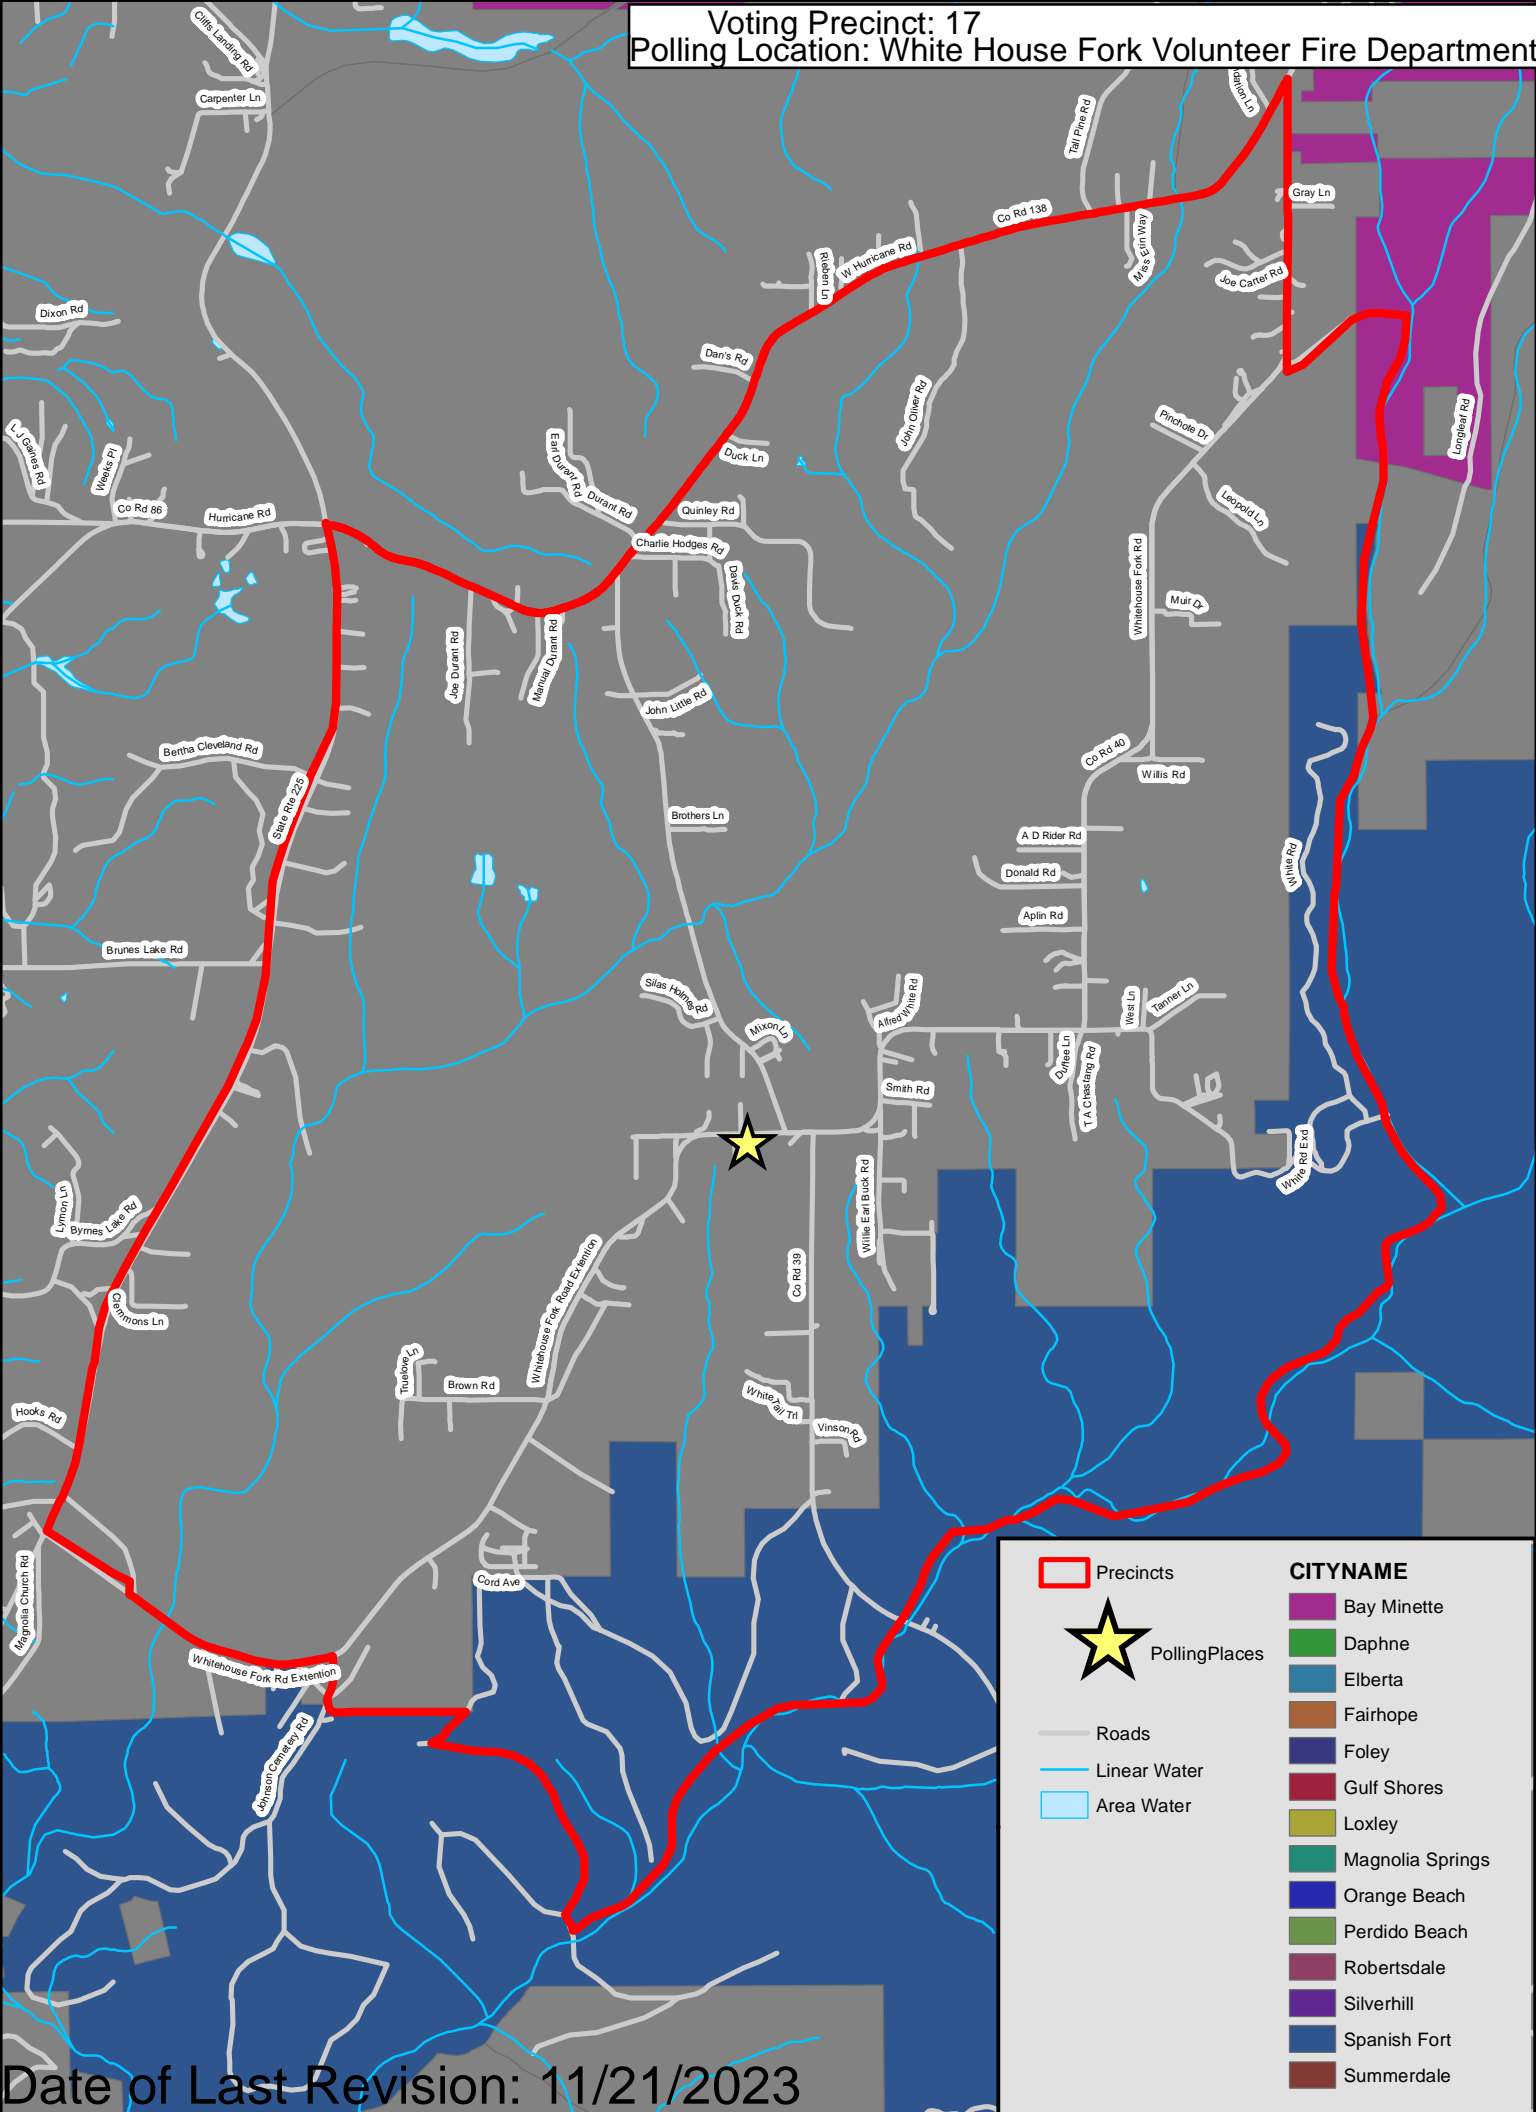

Voting Precinct: 17
Polling Location: White House Fork Volunteer Fire Department

	Precincts		Bay Minette
	PollingPlaces		Daphne
	Roads		Elberta
	Linear Water		Fairhope
	Area Water		Foley
			Gulf Shores
			Loxley
			Magnolia Springs
			Orange Beach
			Perdido Beach
			Robertsdale
			Silverhill
			Spanish Fort
			Summerdale

Date of Last Revision: 11/21/2023