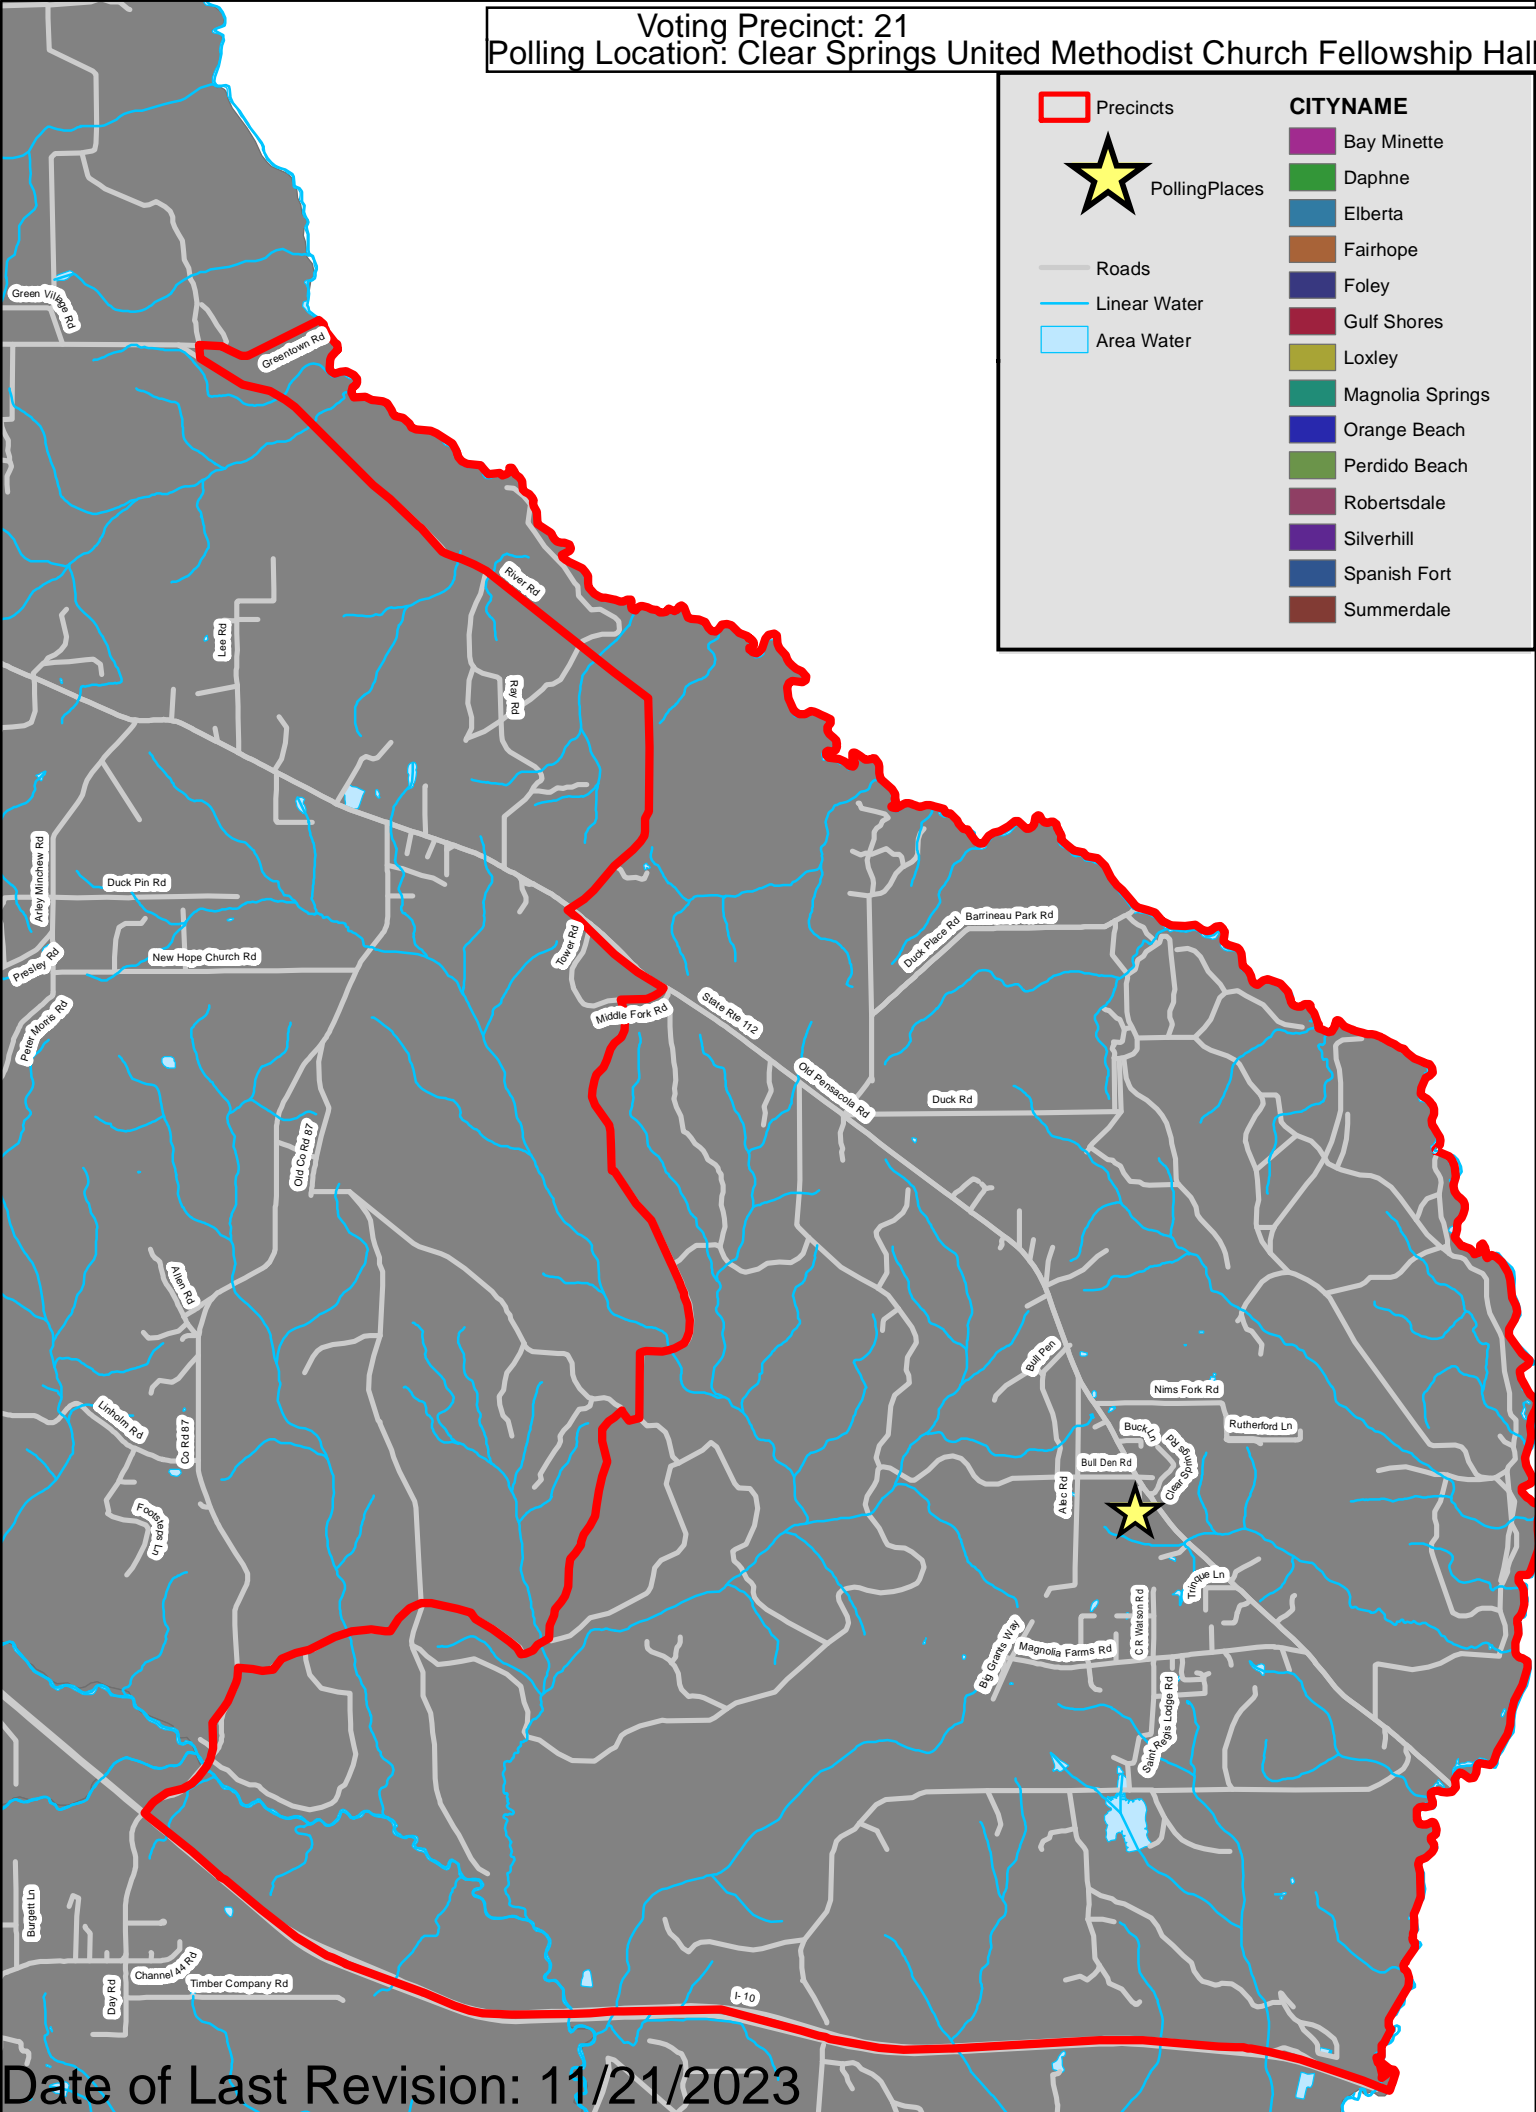

Voting Precinct: 21
Polling Location: Clear Springs United Methodist Church Fellowship Hall

Precincts	CITYNAME
PollingPlaces	Bay Minette
Roads	Daphne
Linear Water	Elberta
Area Water	Fairhope
	Foley
	Gulf Shores
	Loxley
	Magnolia Springs
	Orange Beach
	Perdido Beach
	Robertsdale
	Silverhill
	Spanish Fort
	Summerdale

Date of Last Revision: 11/21/2023