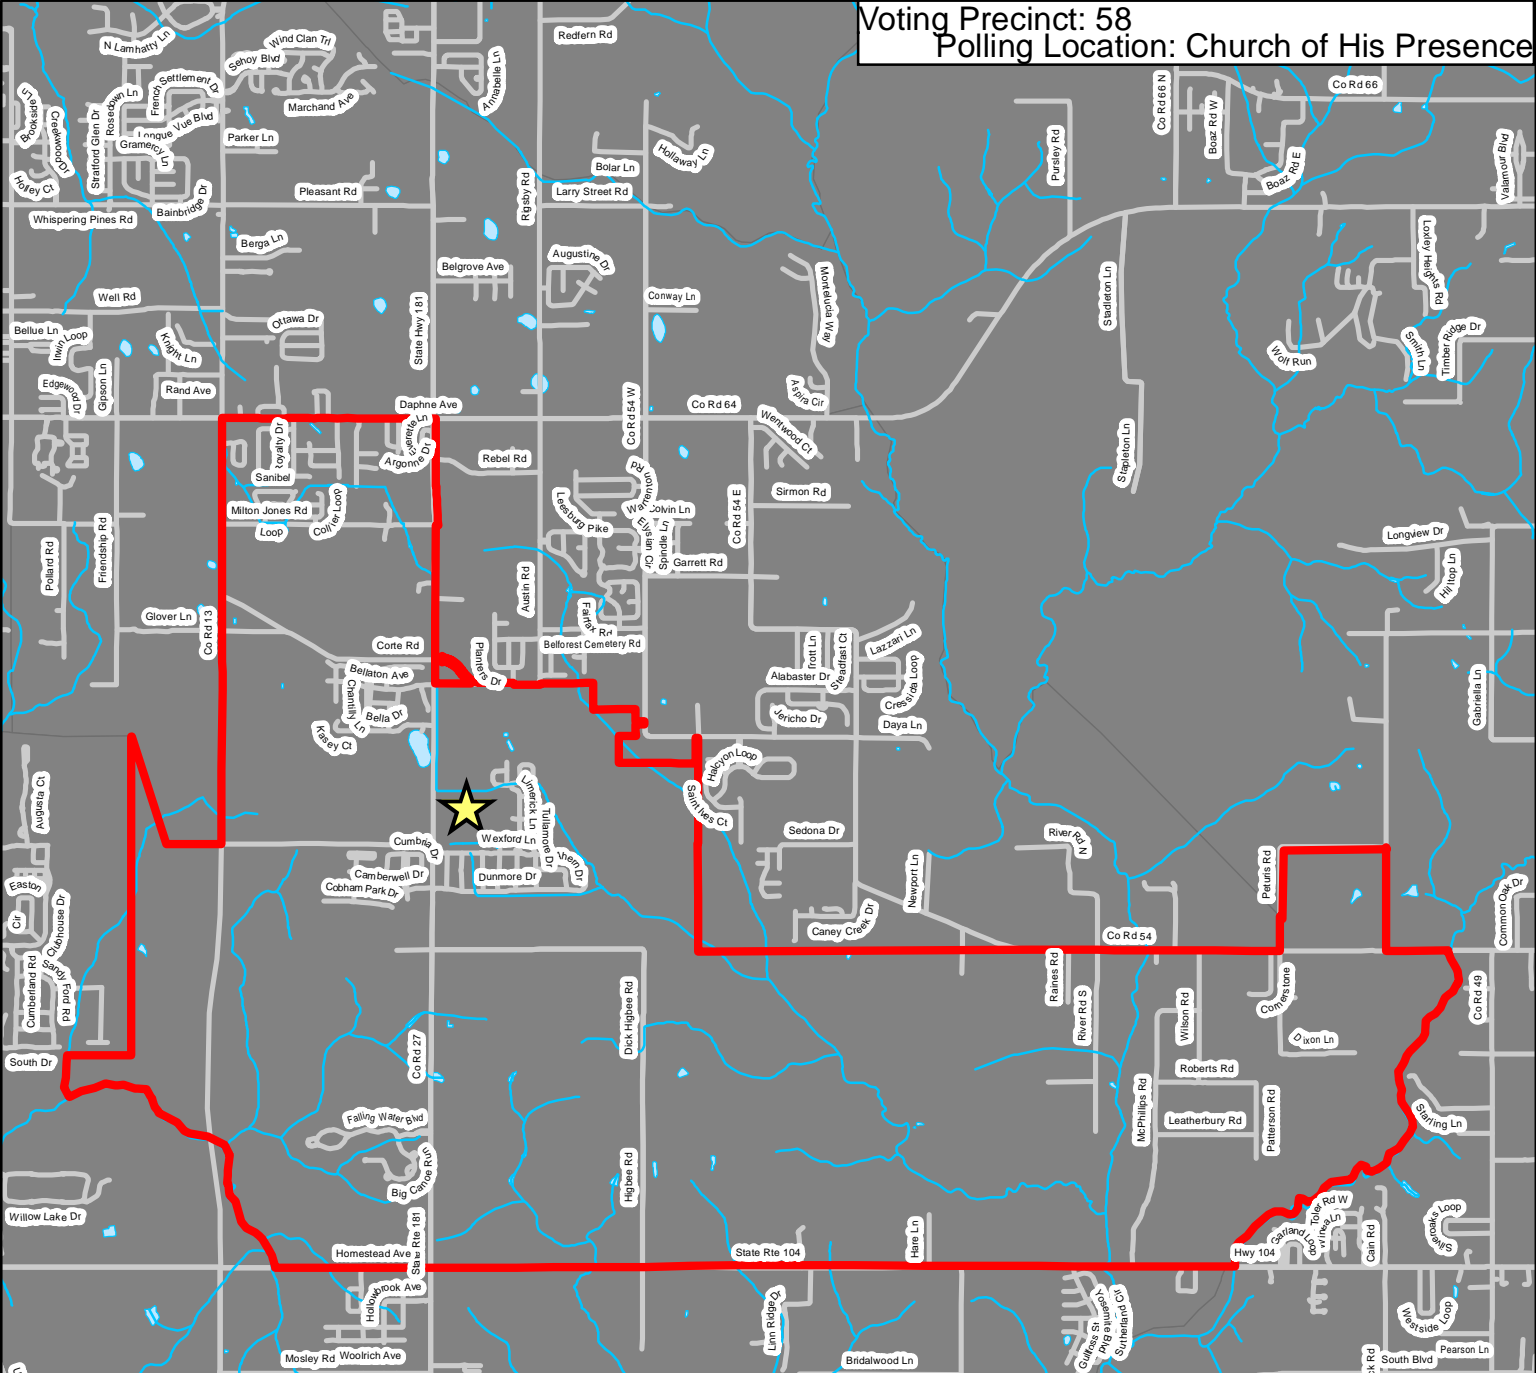

Precincts	CITYNAME
	PollingPlaces	Bay Minette
	Roads	Daphne
	Linear Water	Elberta
	Area Water	Fairhope
		Foley
		Gulf Shores
		Loxley
		Magnolia Springs
		Orange Beach
		Perdido Beach
		Robertsdale
		Silverhill
		Spanish Fort
		Summerdale