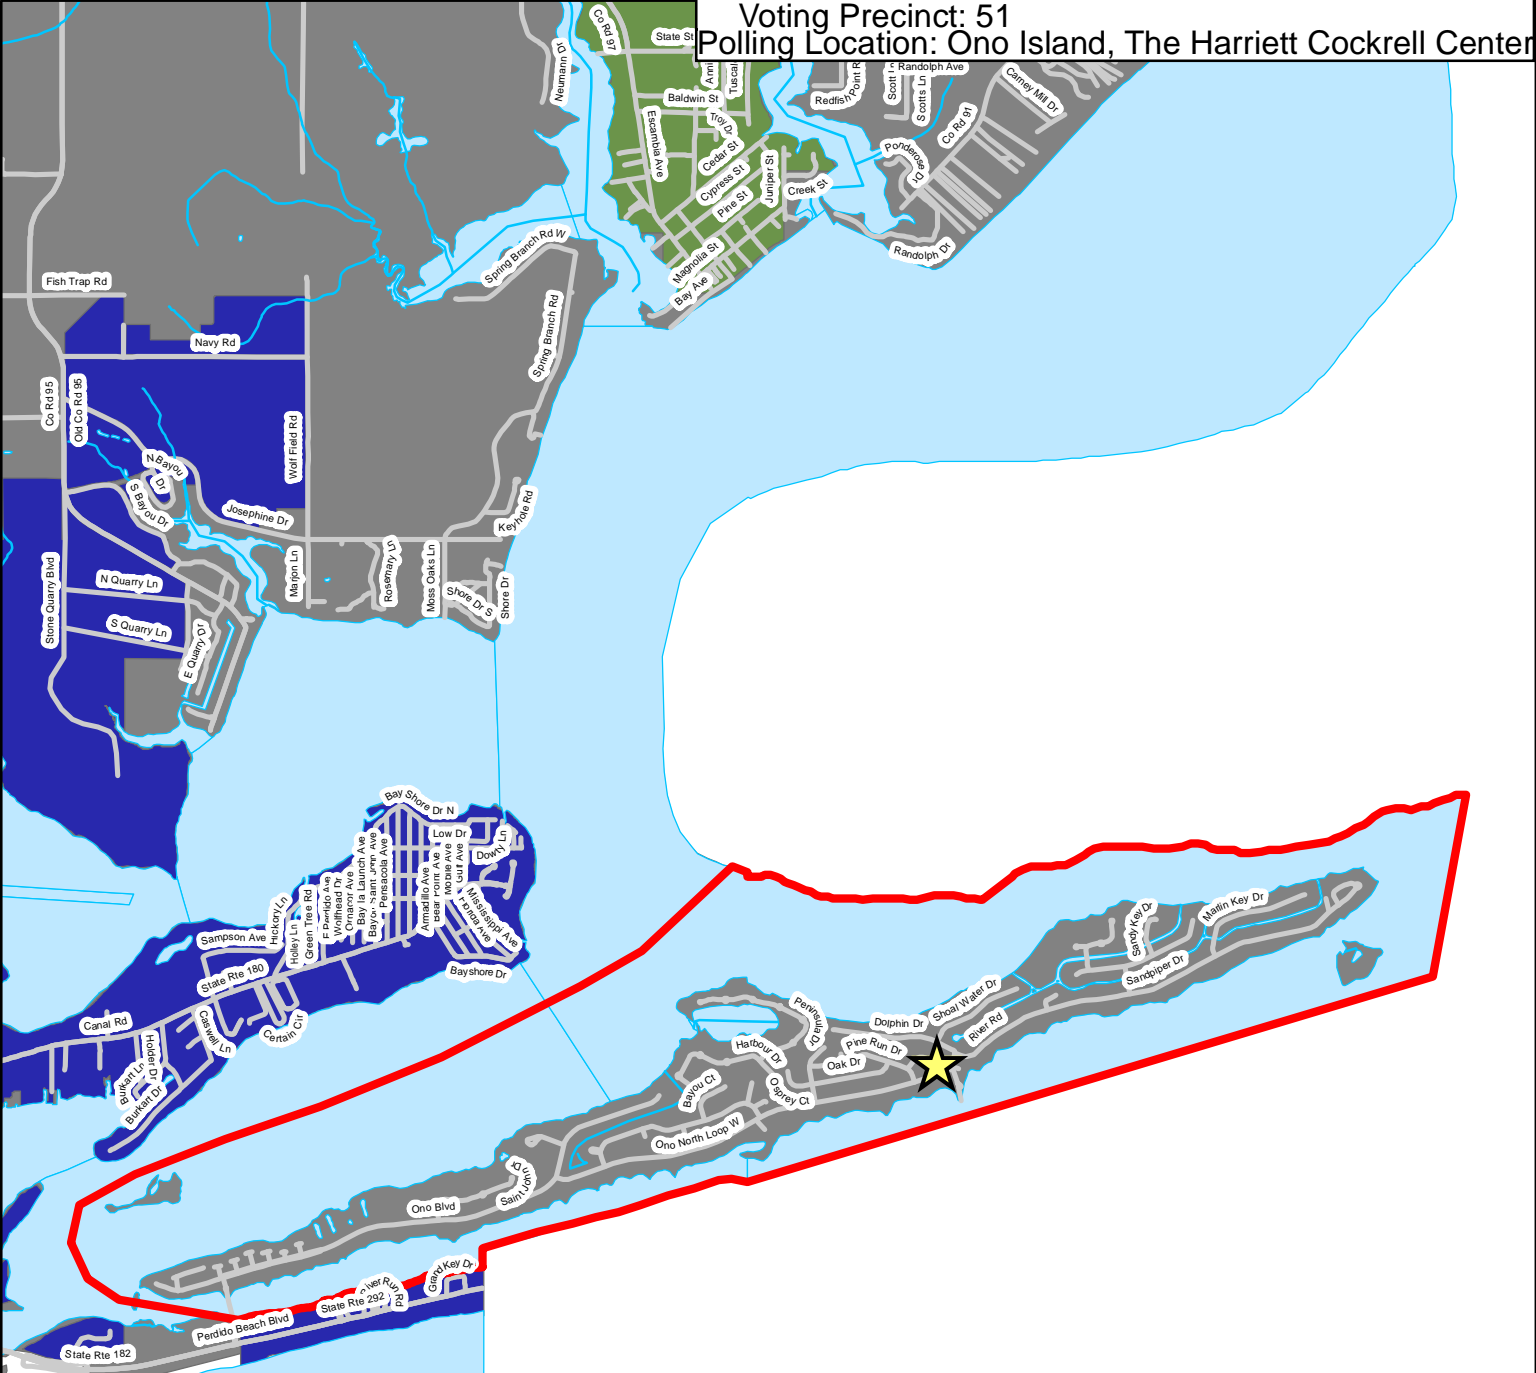

Precincts	CITYNAME
	PollingPlaces	Bay Minette
	Roads	Daphne
	Linear Water	Elberta
	Area Water	Fairhope
		Foley
		Gulf Shores
		Loxley
		Magnolia Springs
		Orange Beach
		Perdido Beach
		Robertsdale
		Silverhill
		Spanish Fort
		Summerdale