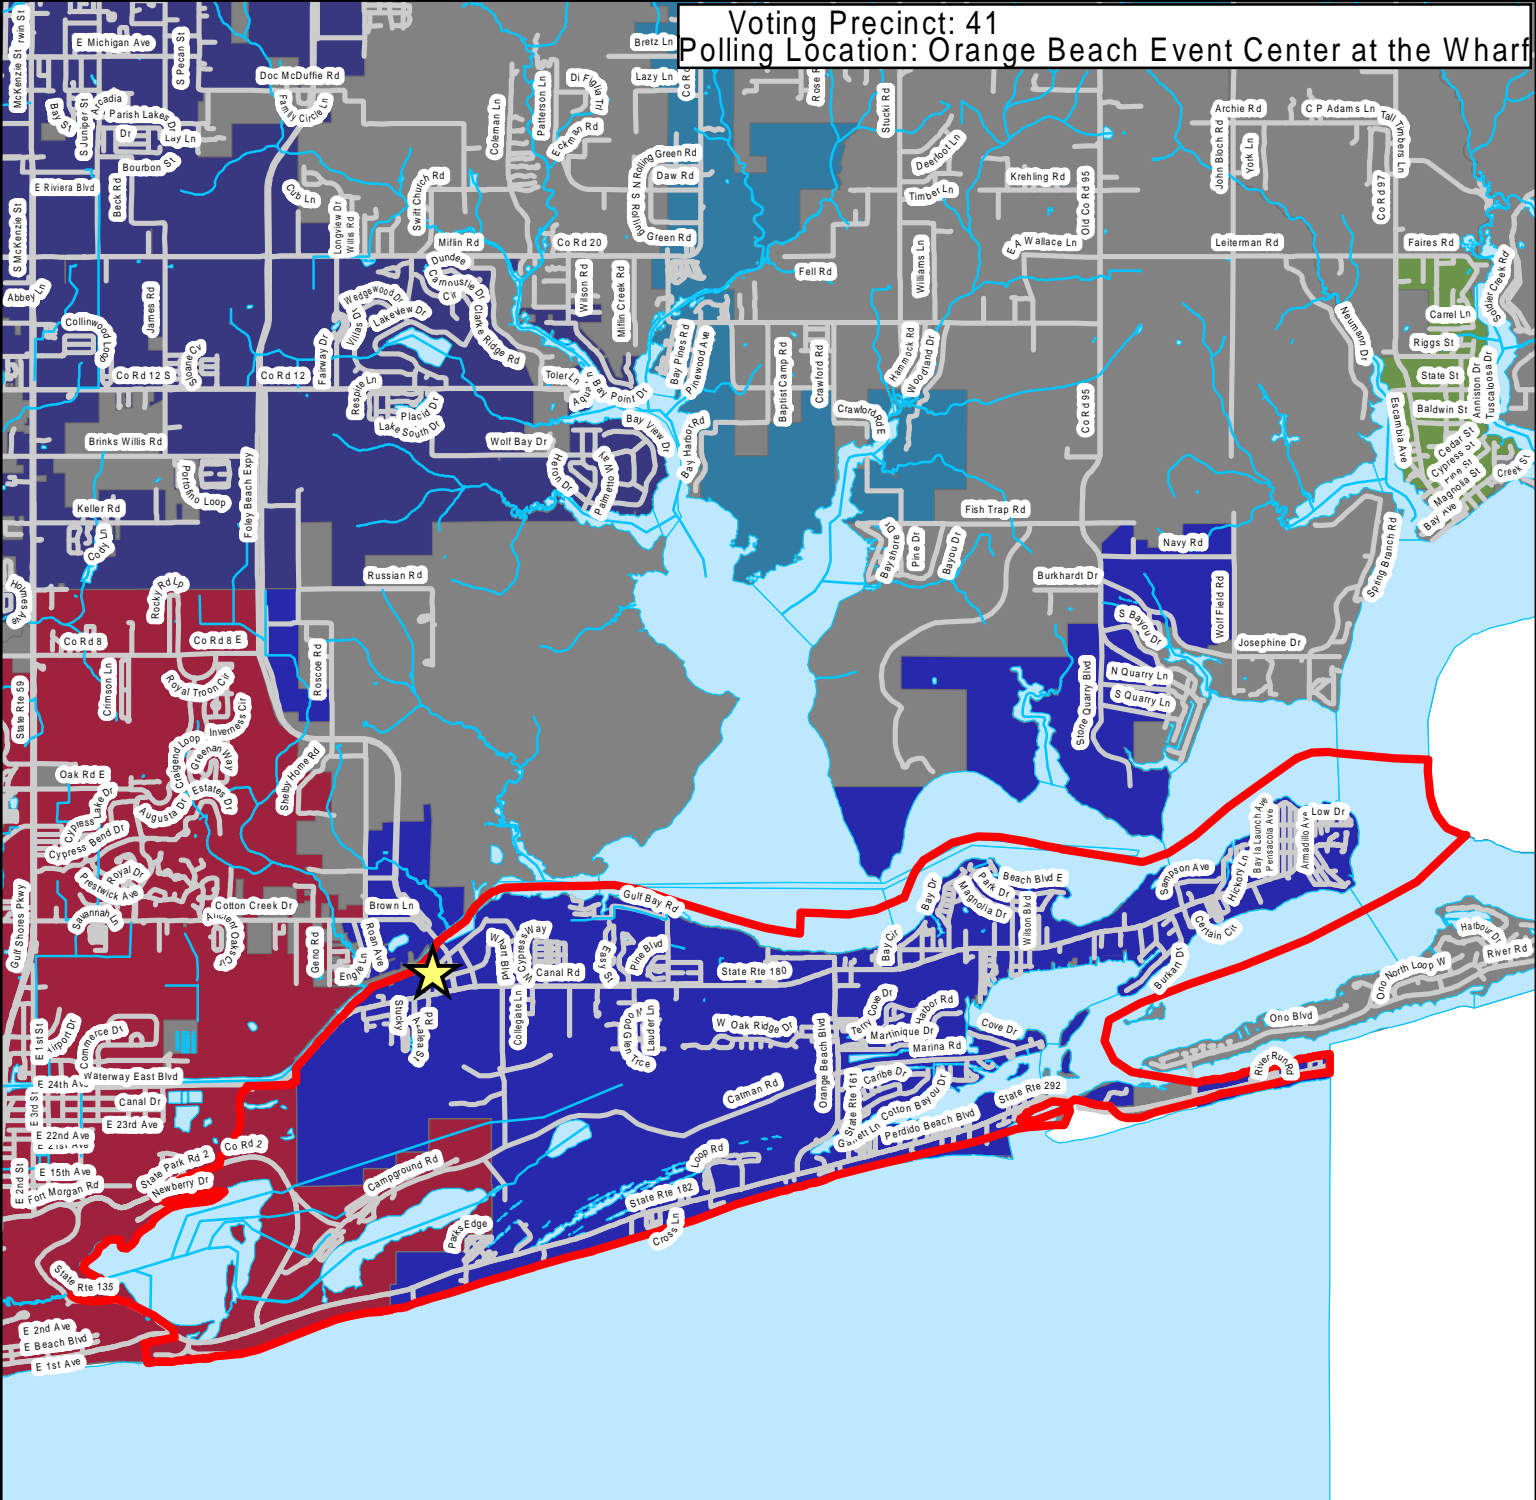

Voting Precinct: 41
Polling Location: Orange Beach Event Center at the Wharf

	Precincts	CITYNAME
	PollingPlaces	Bay Minette
	Roads	Daphne
	Linear Water	Elberta
	Area Water	Fairhope
		Foley
		Gulf Shores
		Loxley
		Magnolia Springs
		Orange Beach
		Perdido Beach
		Robertsdale
		Silverhill
		Spanish Fort
		Summerdale