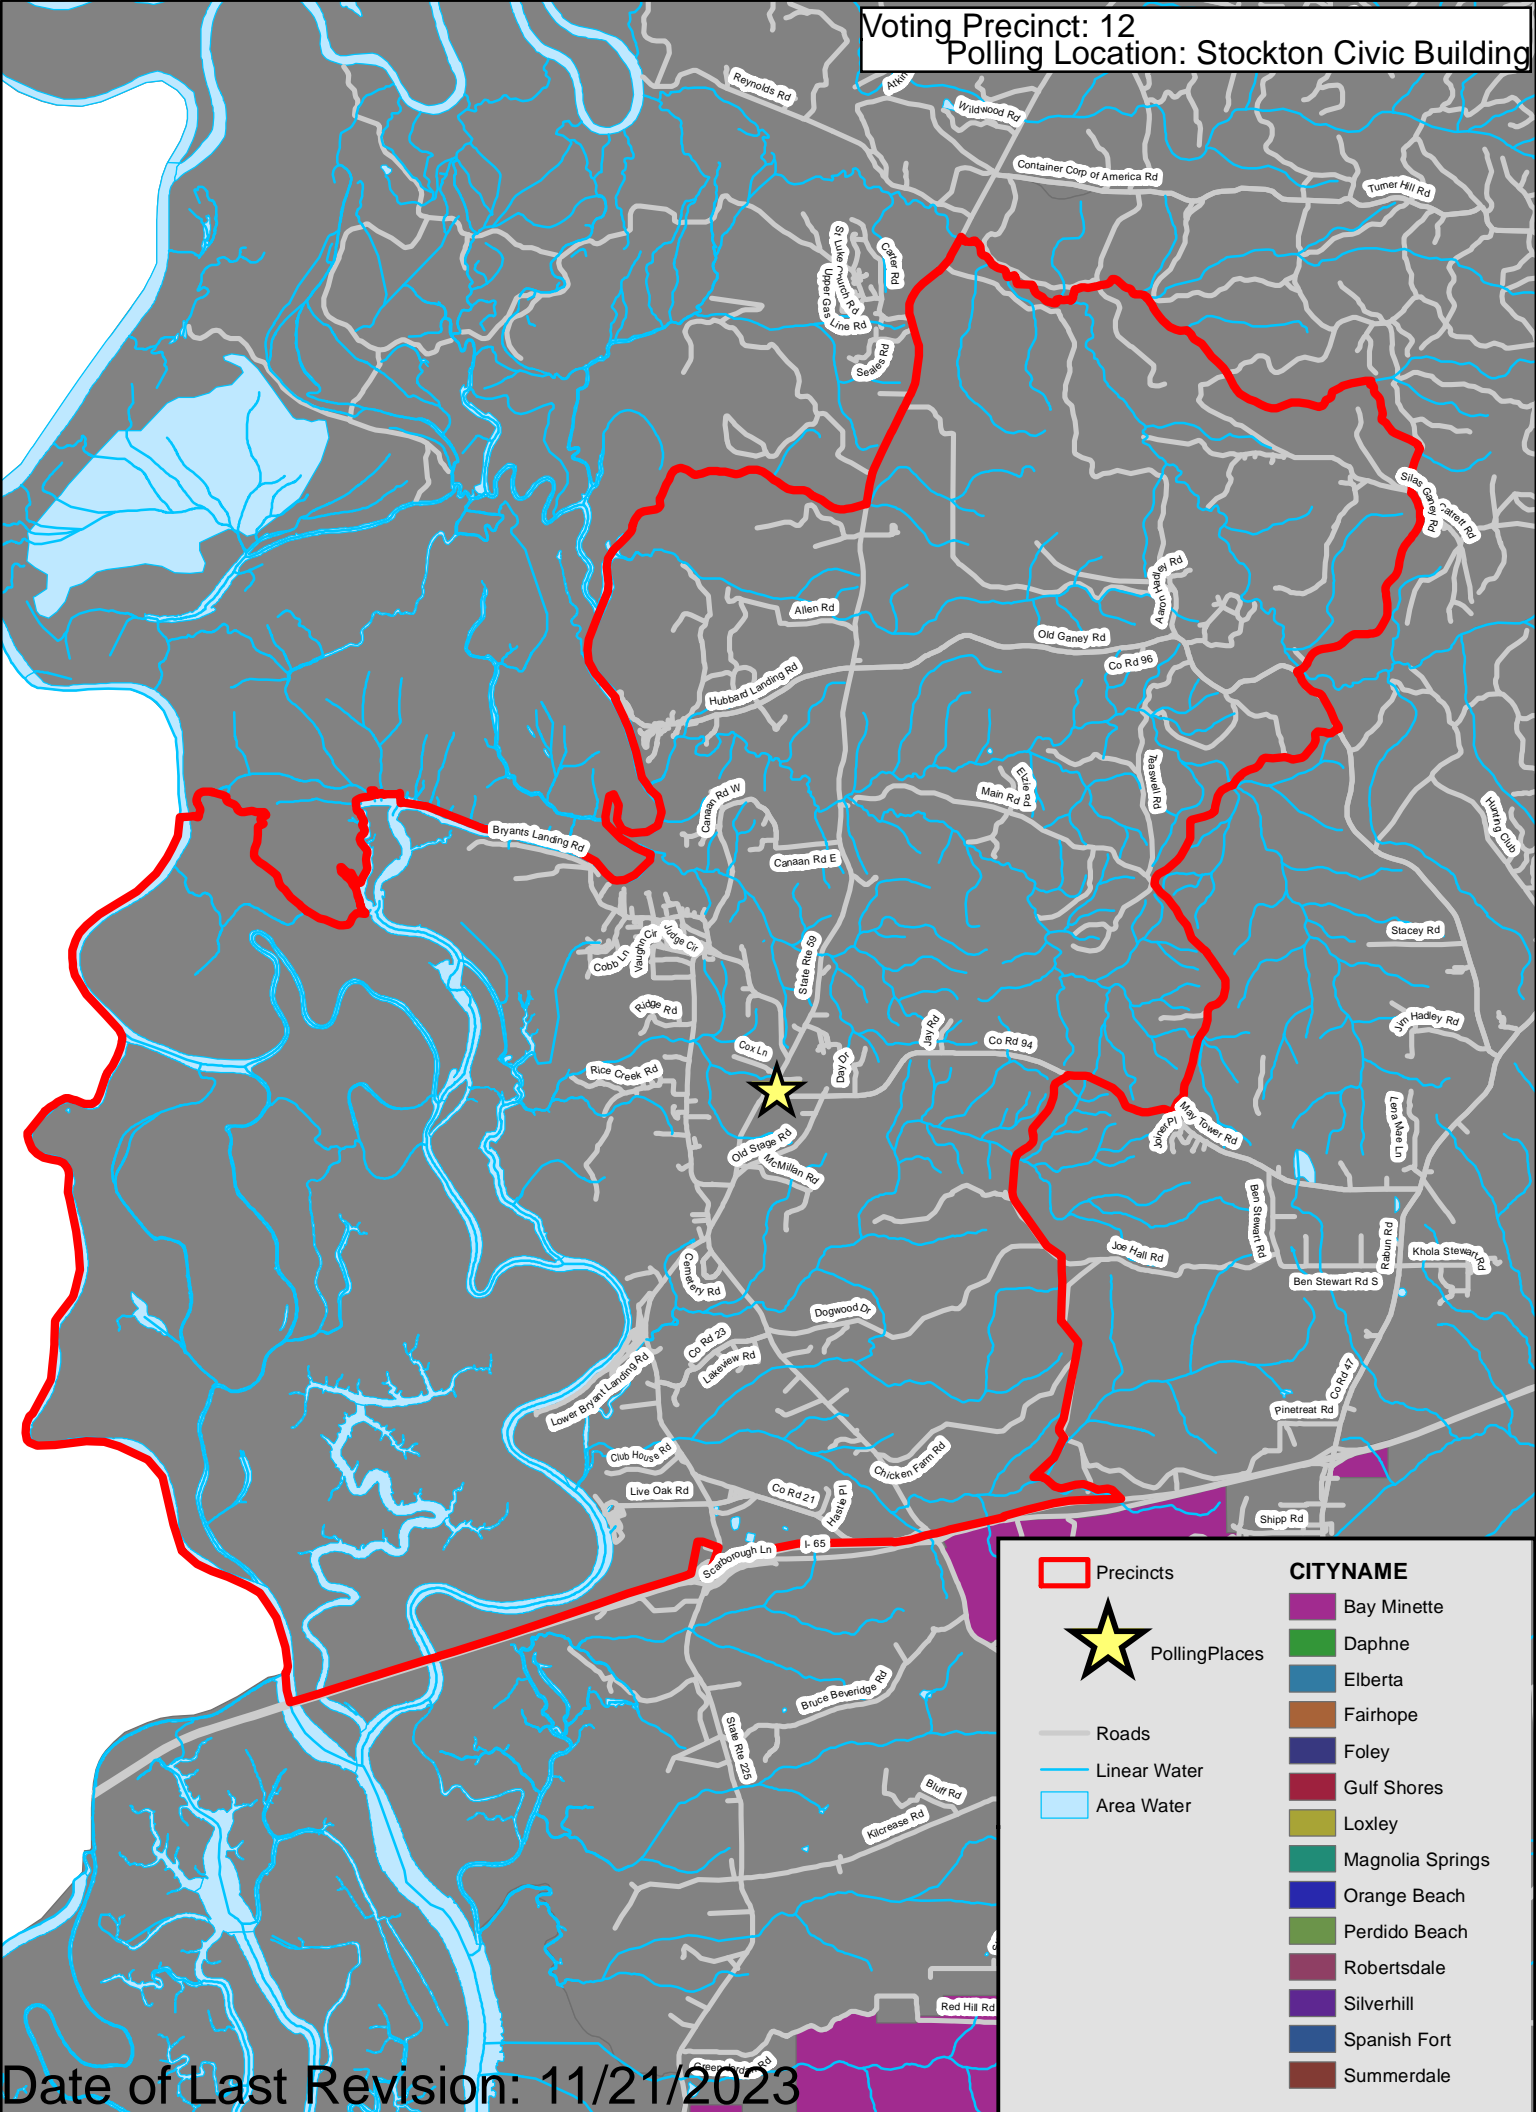

Precincts		CITYNAME Bay Minette
	PollingPlaces		Daphne
	Roads		Elberta
	Linear Water		Fairhope
	Area Water		Foley
			Gulf Shores
			Loxley
			Magnolia Springs
			Orange Beach
			Perdido Beach
			Robertsdale
			Silverhill
			Spanish Fort
			Summerdale