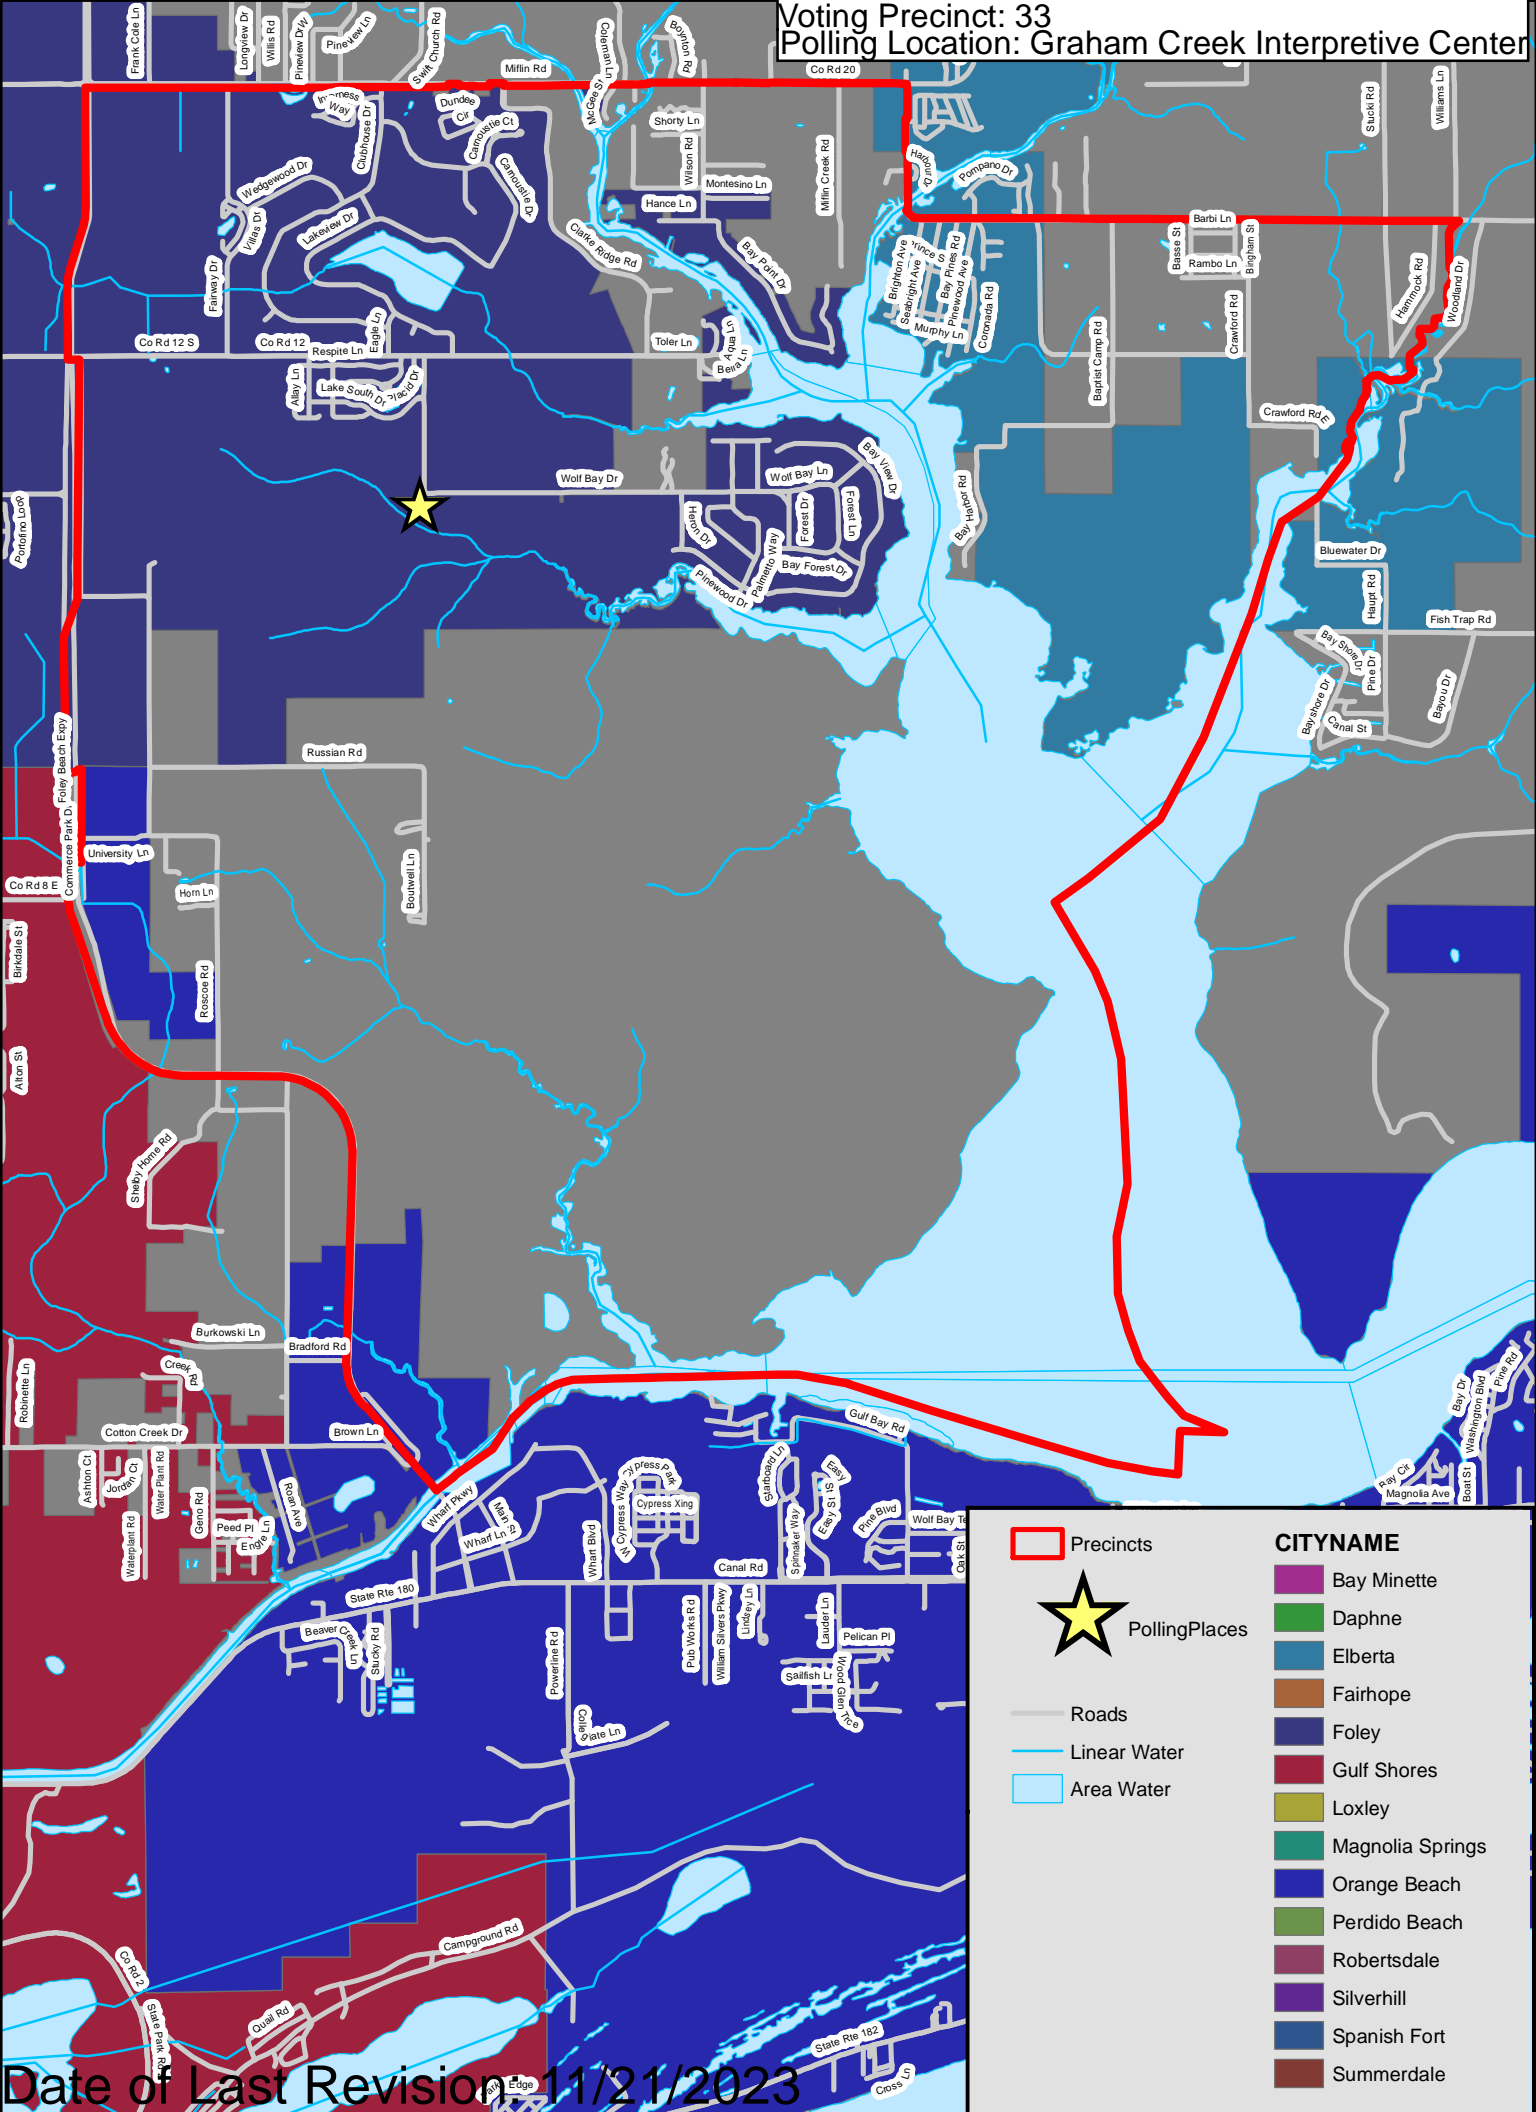

Precincts	CITYNAME
	PollingPlaces	Bay Minette
	Roads	Daphne
	Linear Water	Elberta
	Area Water	Fairhope
		Foley
		Gulf Shores
		Loxley
		Magnolia Springs
		Orange Beach
		Perdido Beach
		Robertsdale
		Silverhill
		Spanish Fort
		Summerdale