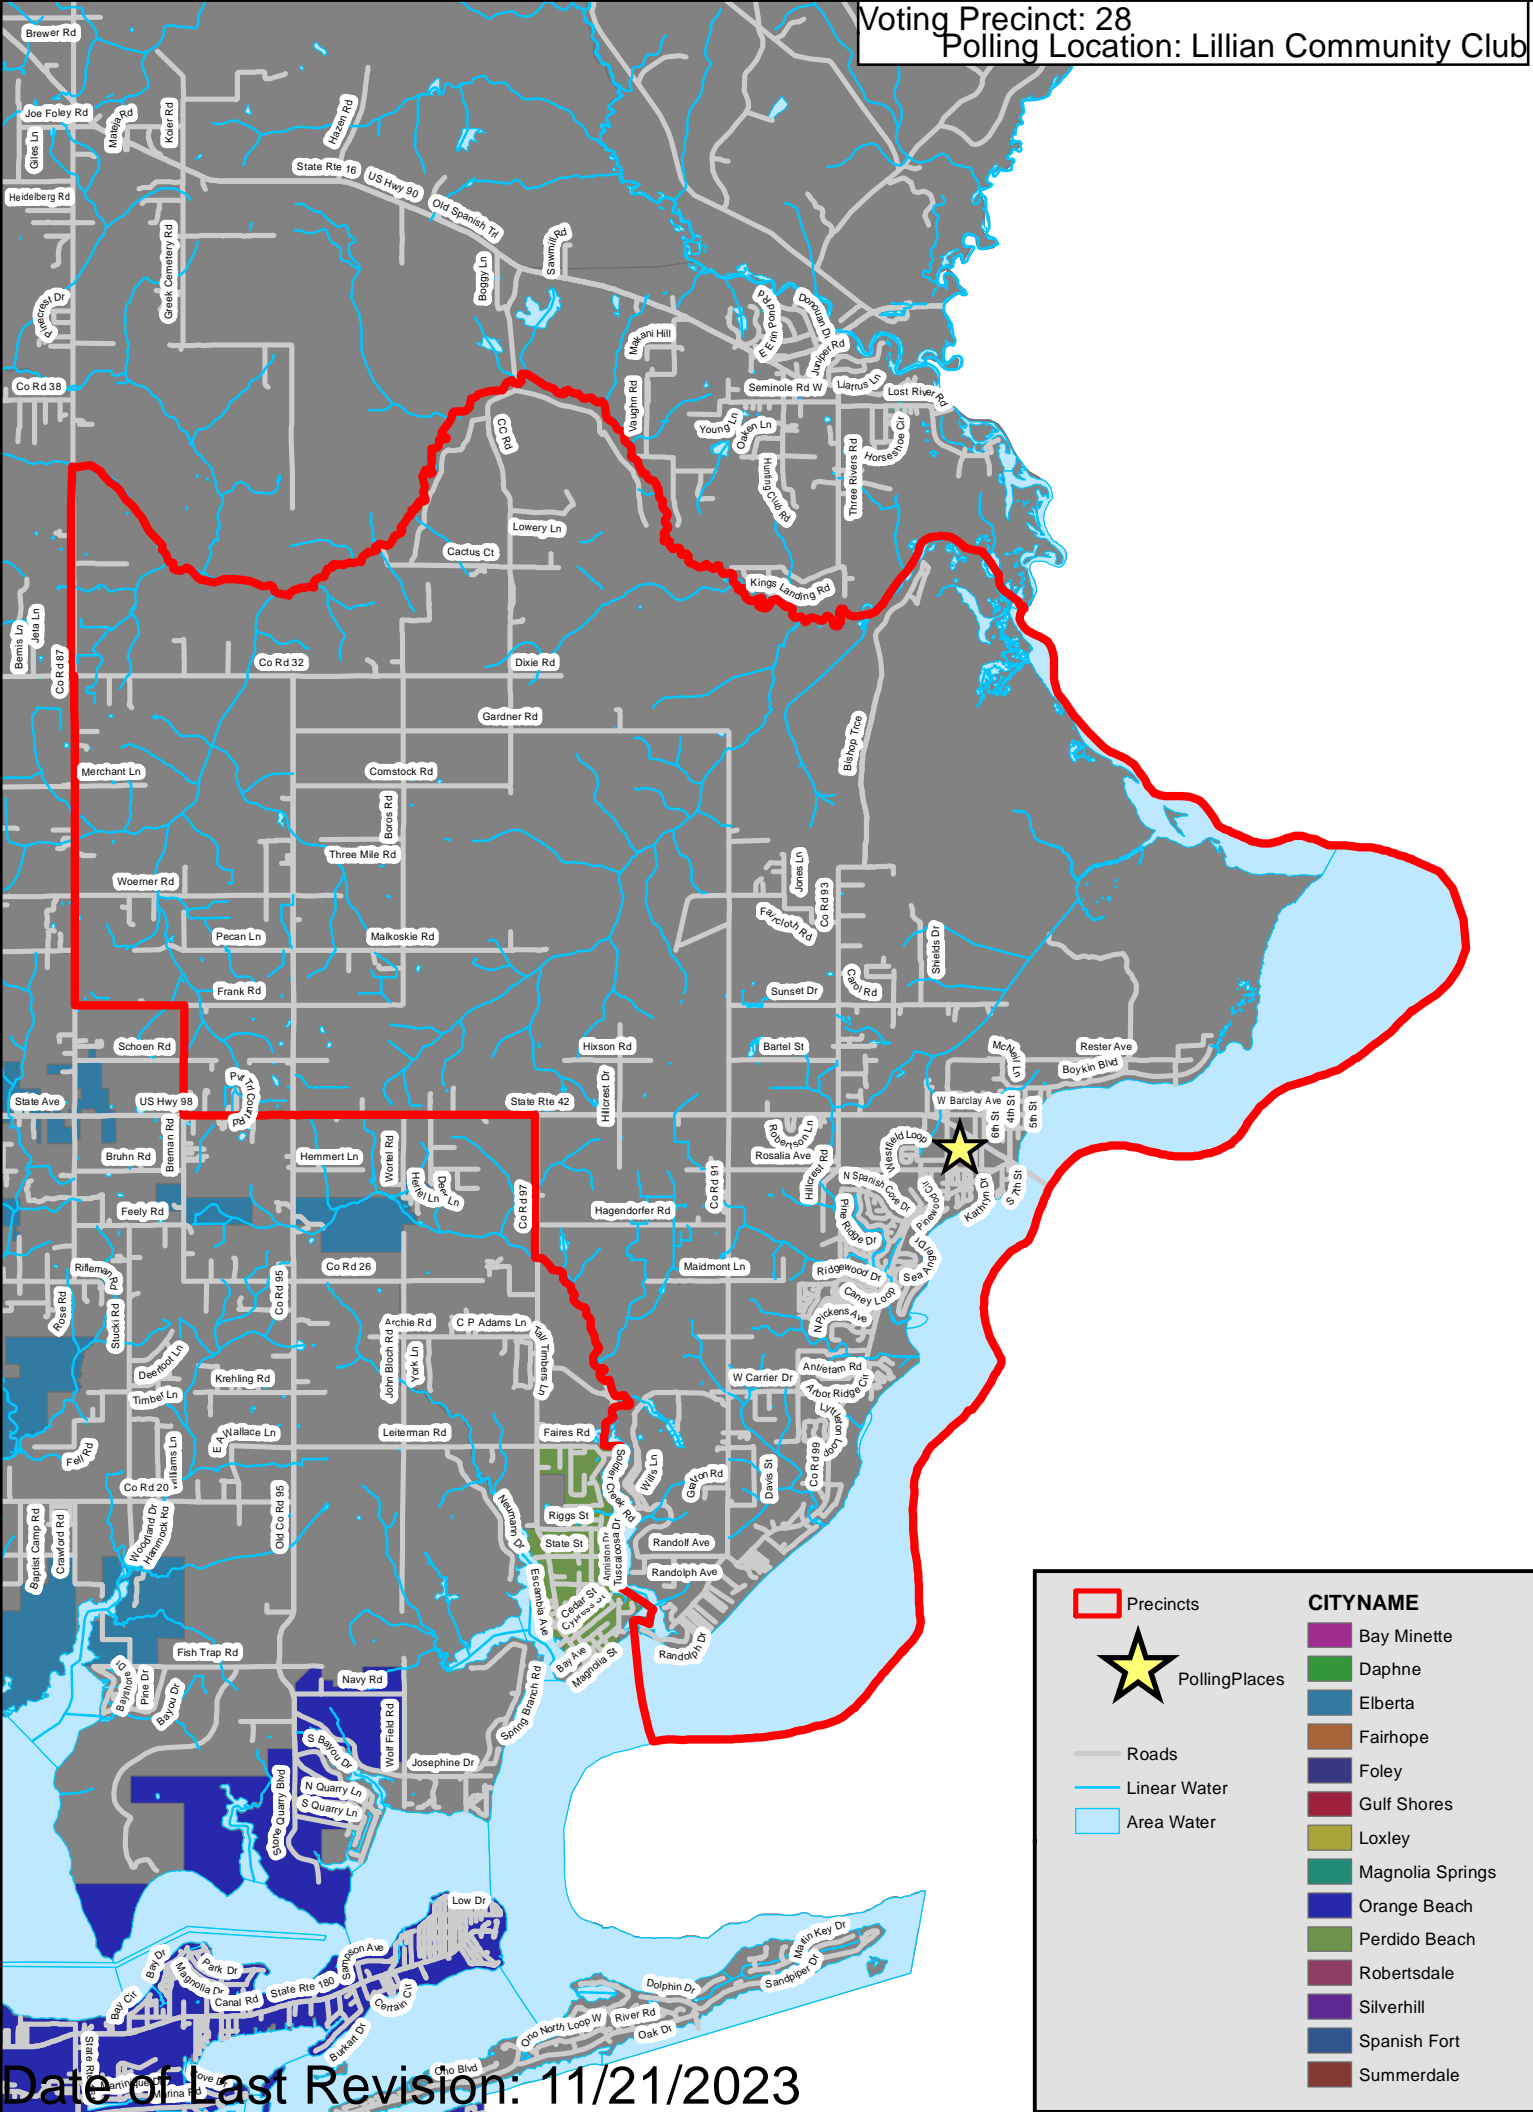

Precincts		Bay Minette
	PollingPlaces		Daphne
	Roads		Elberta
	Linear Water		Fairhope
	Area Water		Foley
			Gulf Shores
			Loxley
			Magnolia Springs
			Orange Beach
			Perdido Beach
			Robertsdale
			Silverhill
			Spanish Fort
			Summerdale