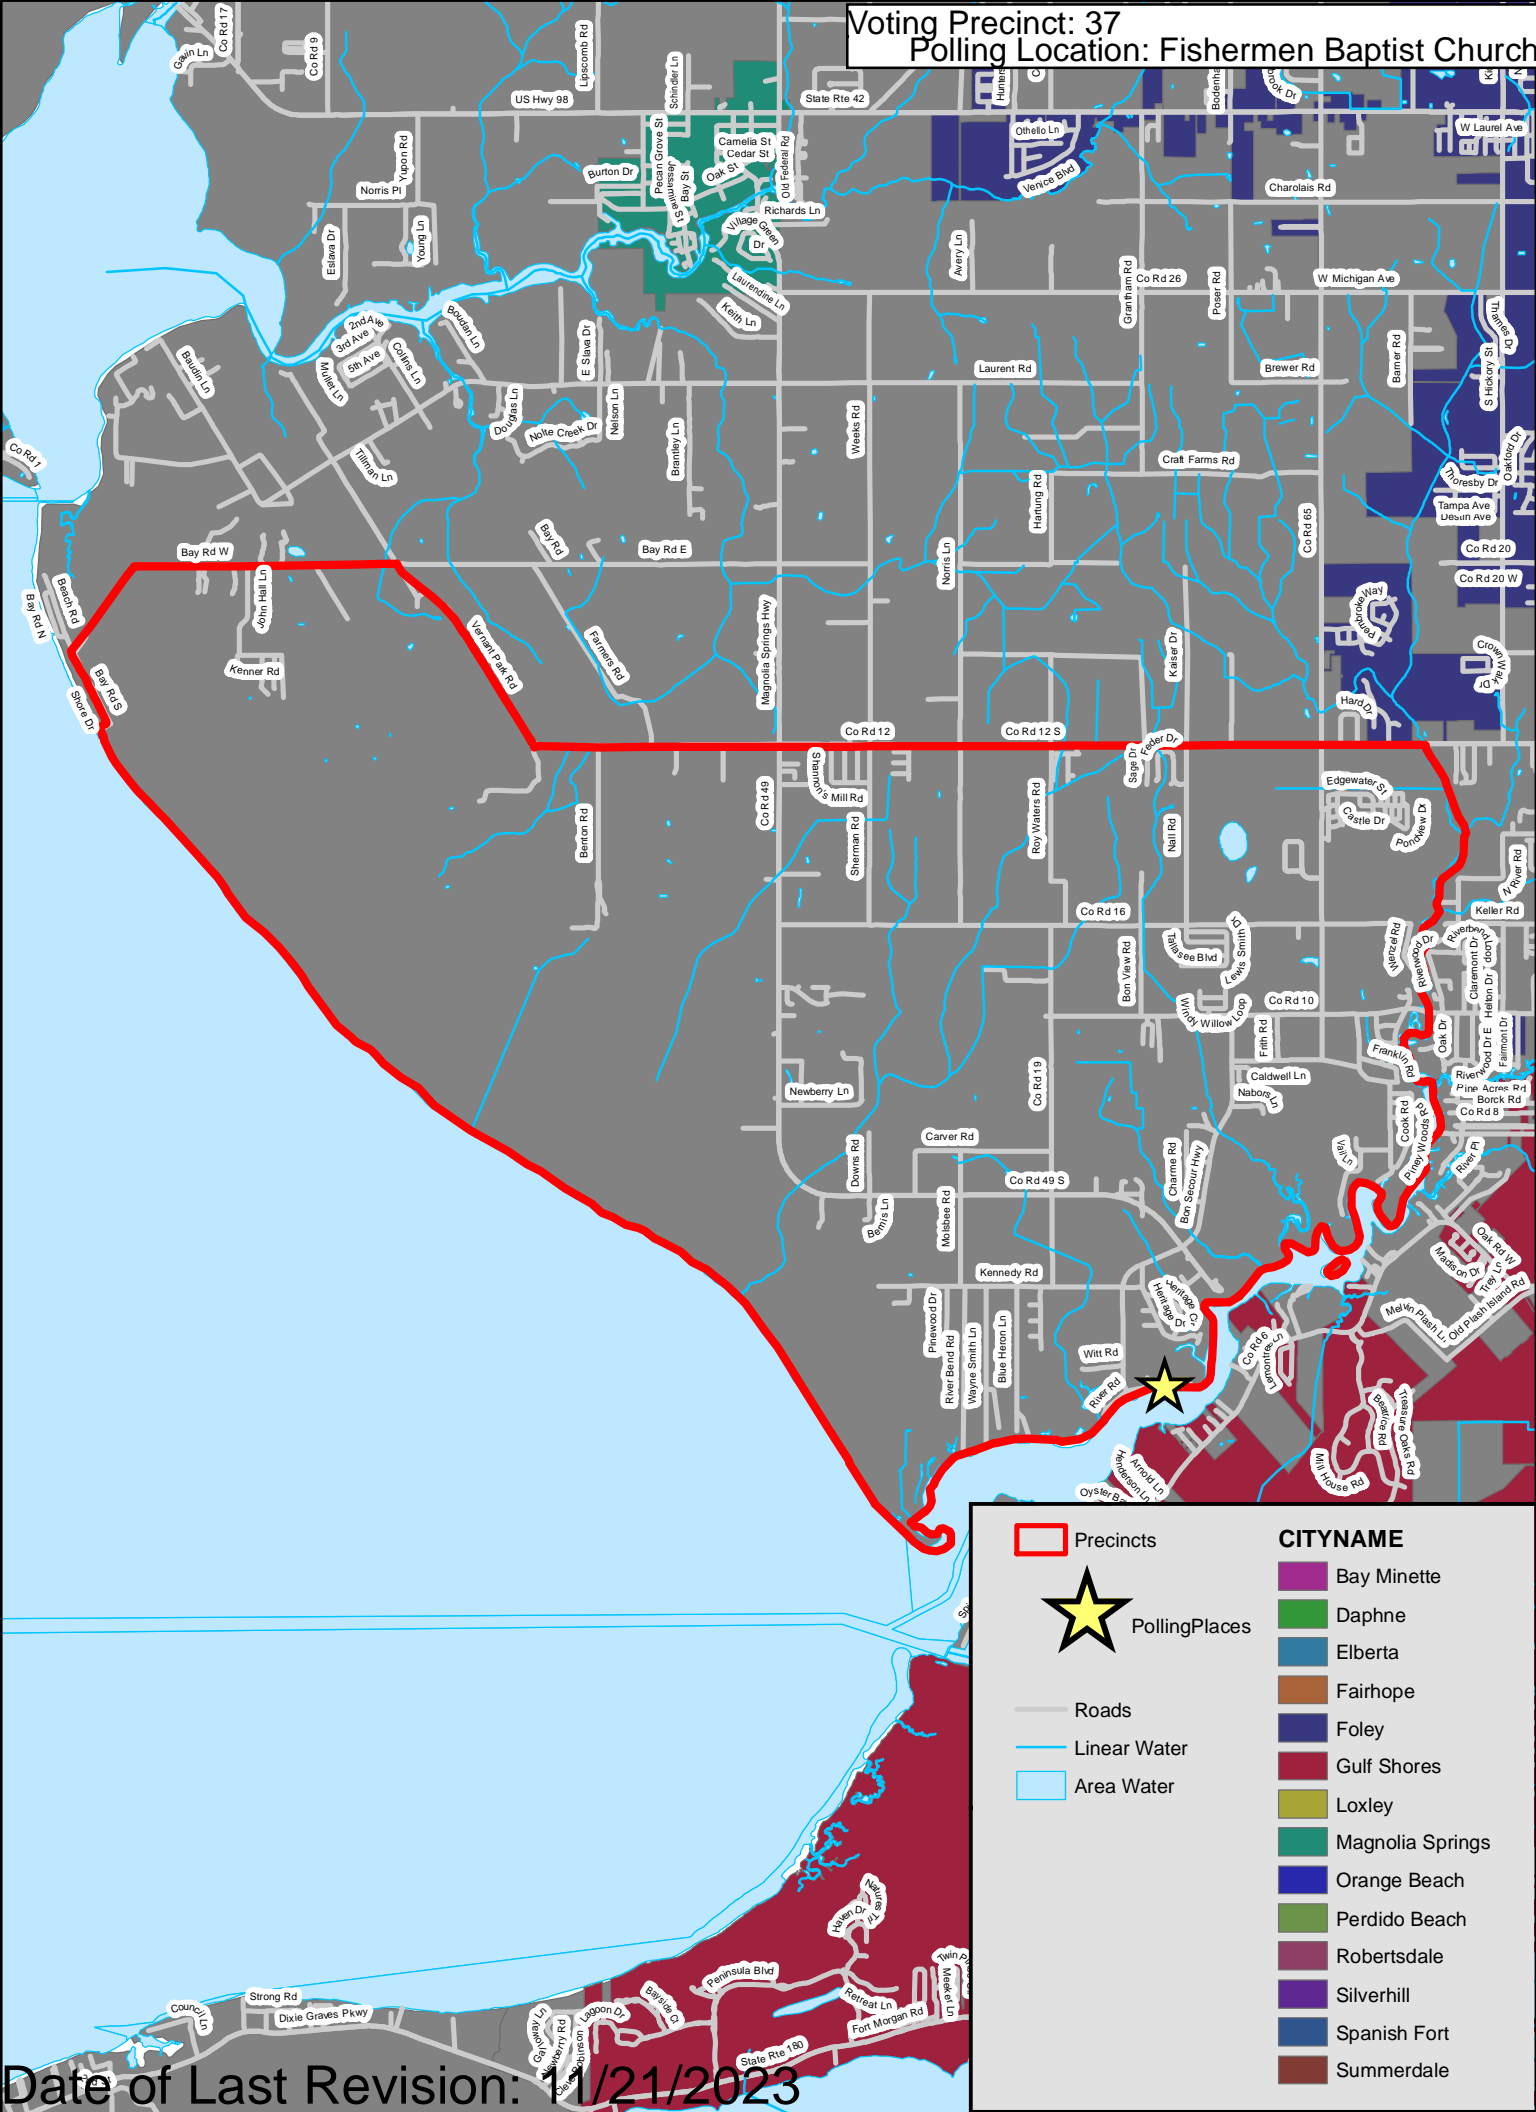

Voting Precinct: 37
Polling Location: Fishermen Baptist Church

	Precincts	CITYNAME
	PollingPlaces	Bay Minette
	Roads	Daphne
	Linear Water	Elberta
	Area Water	Fairhope
		Foley
		Gulf Shores
		Loxley
		Magnolia Springs
		Orange Beach
		Perdido Beach
		Robertsdale
		Silverhill
		Spanish Fort
		Summerdale