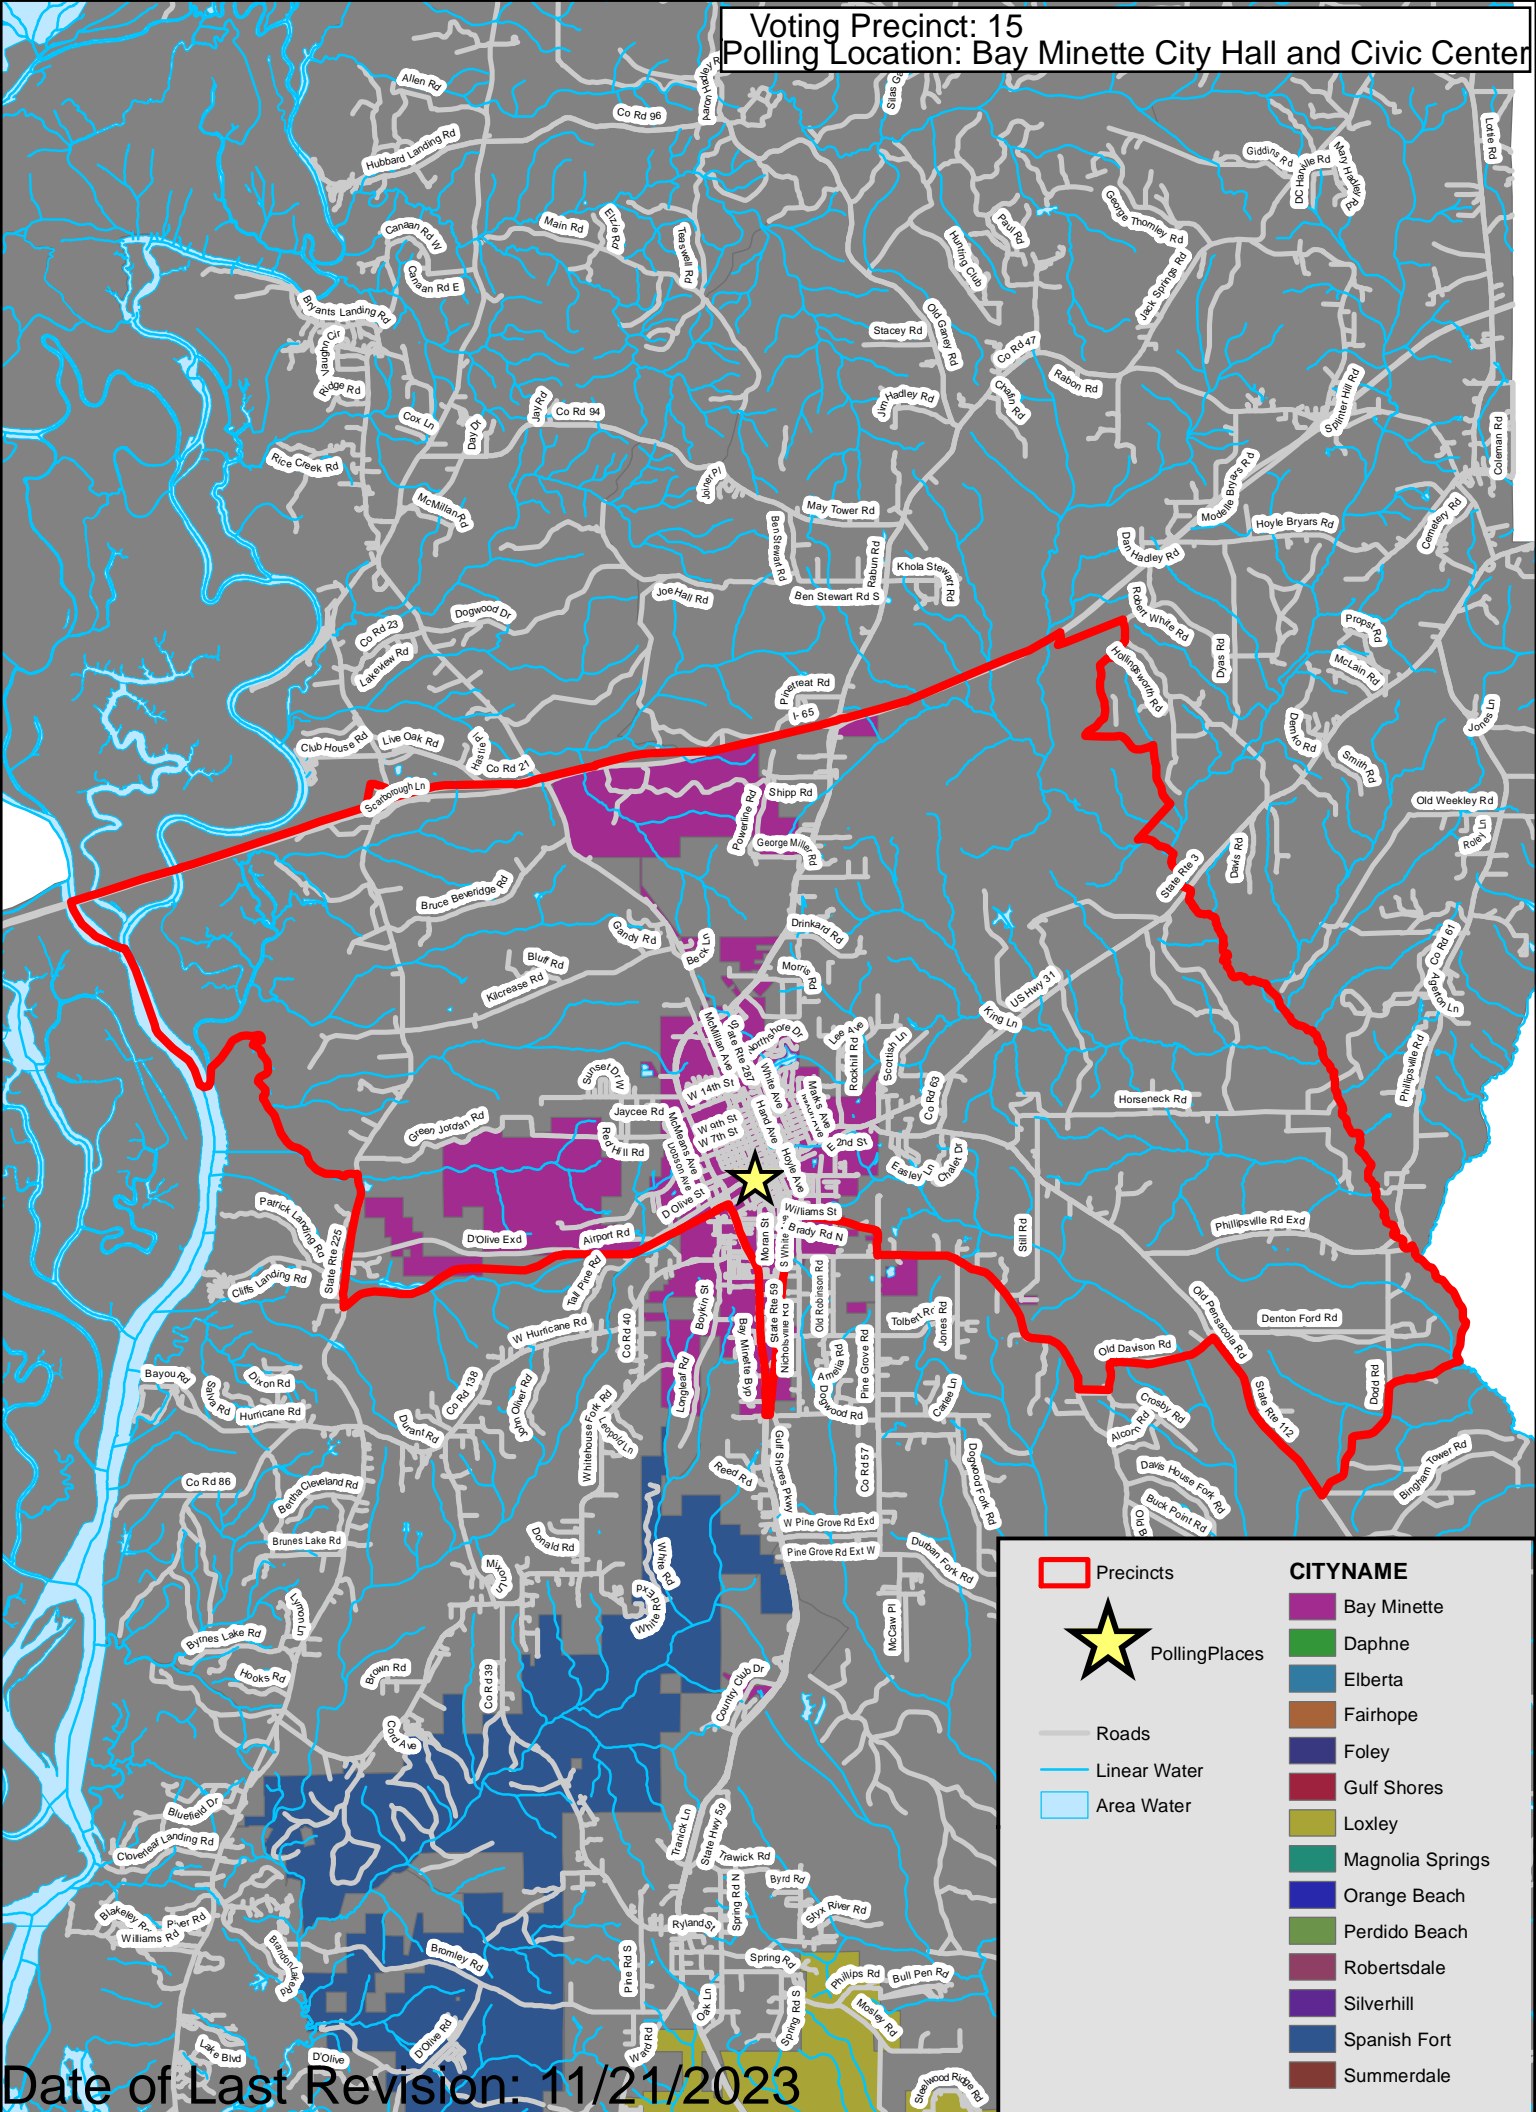

Voting Precinct: 15
Polling Location: Bay Minette City Hall and Civic Center

	Precincts		CITYNAME Bay Minette
	PollingPlaces		Daphne
	Roads		Elberta
	Linear Water		Fairhope
	Area Water		Foley
			Gulf Shores
			Loxley
			Magnolia Springs
			Orange Beach
			Perdido Beach
			Robertsdale
			Silverhill
			Spanish Fort
			Summerdale