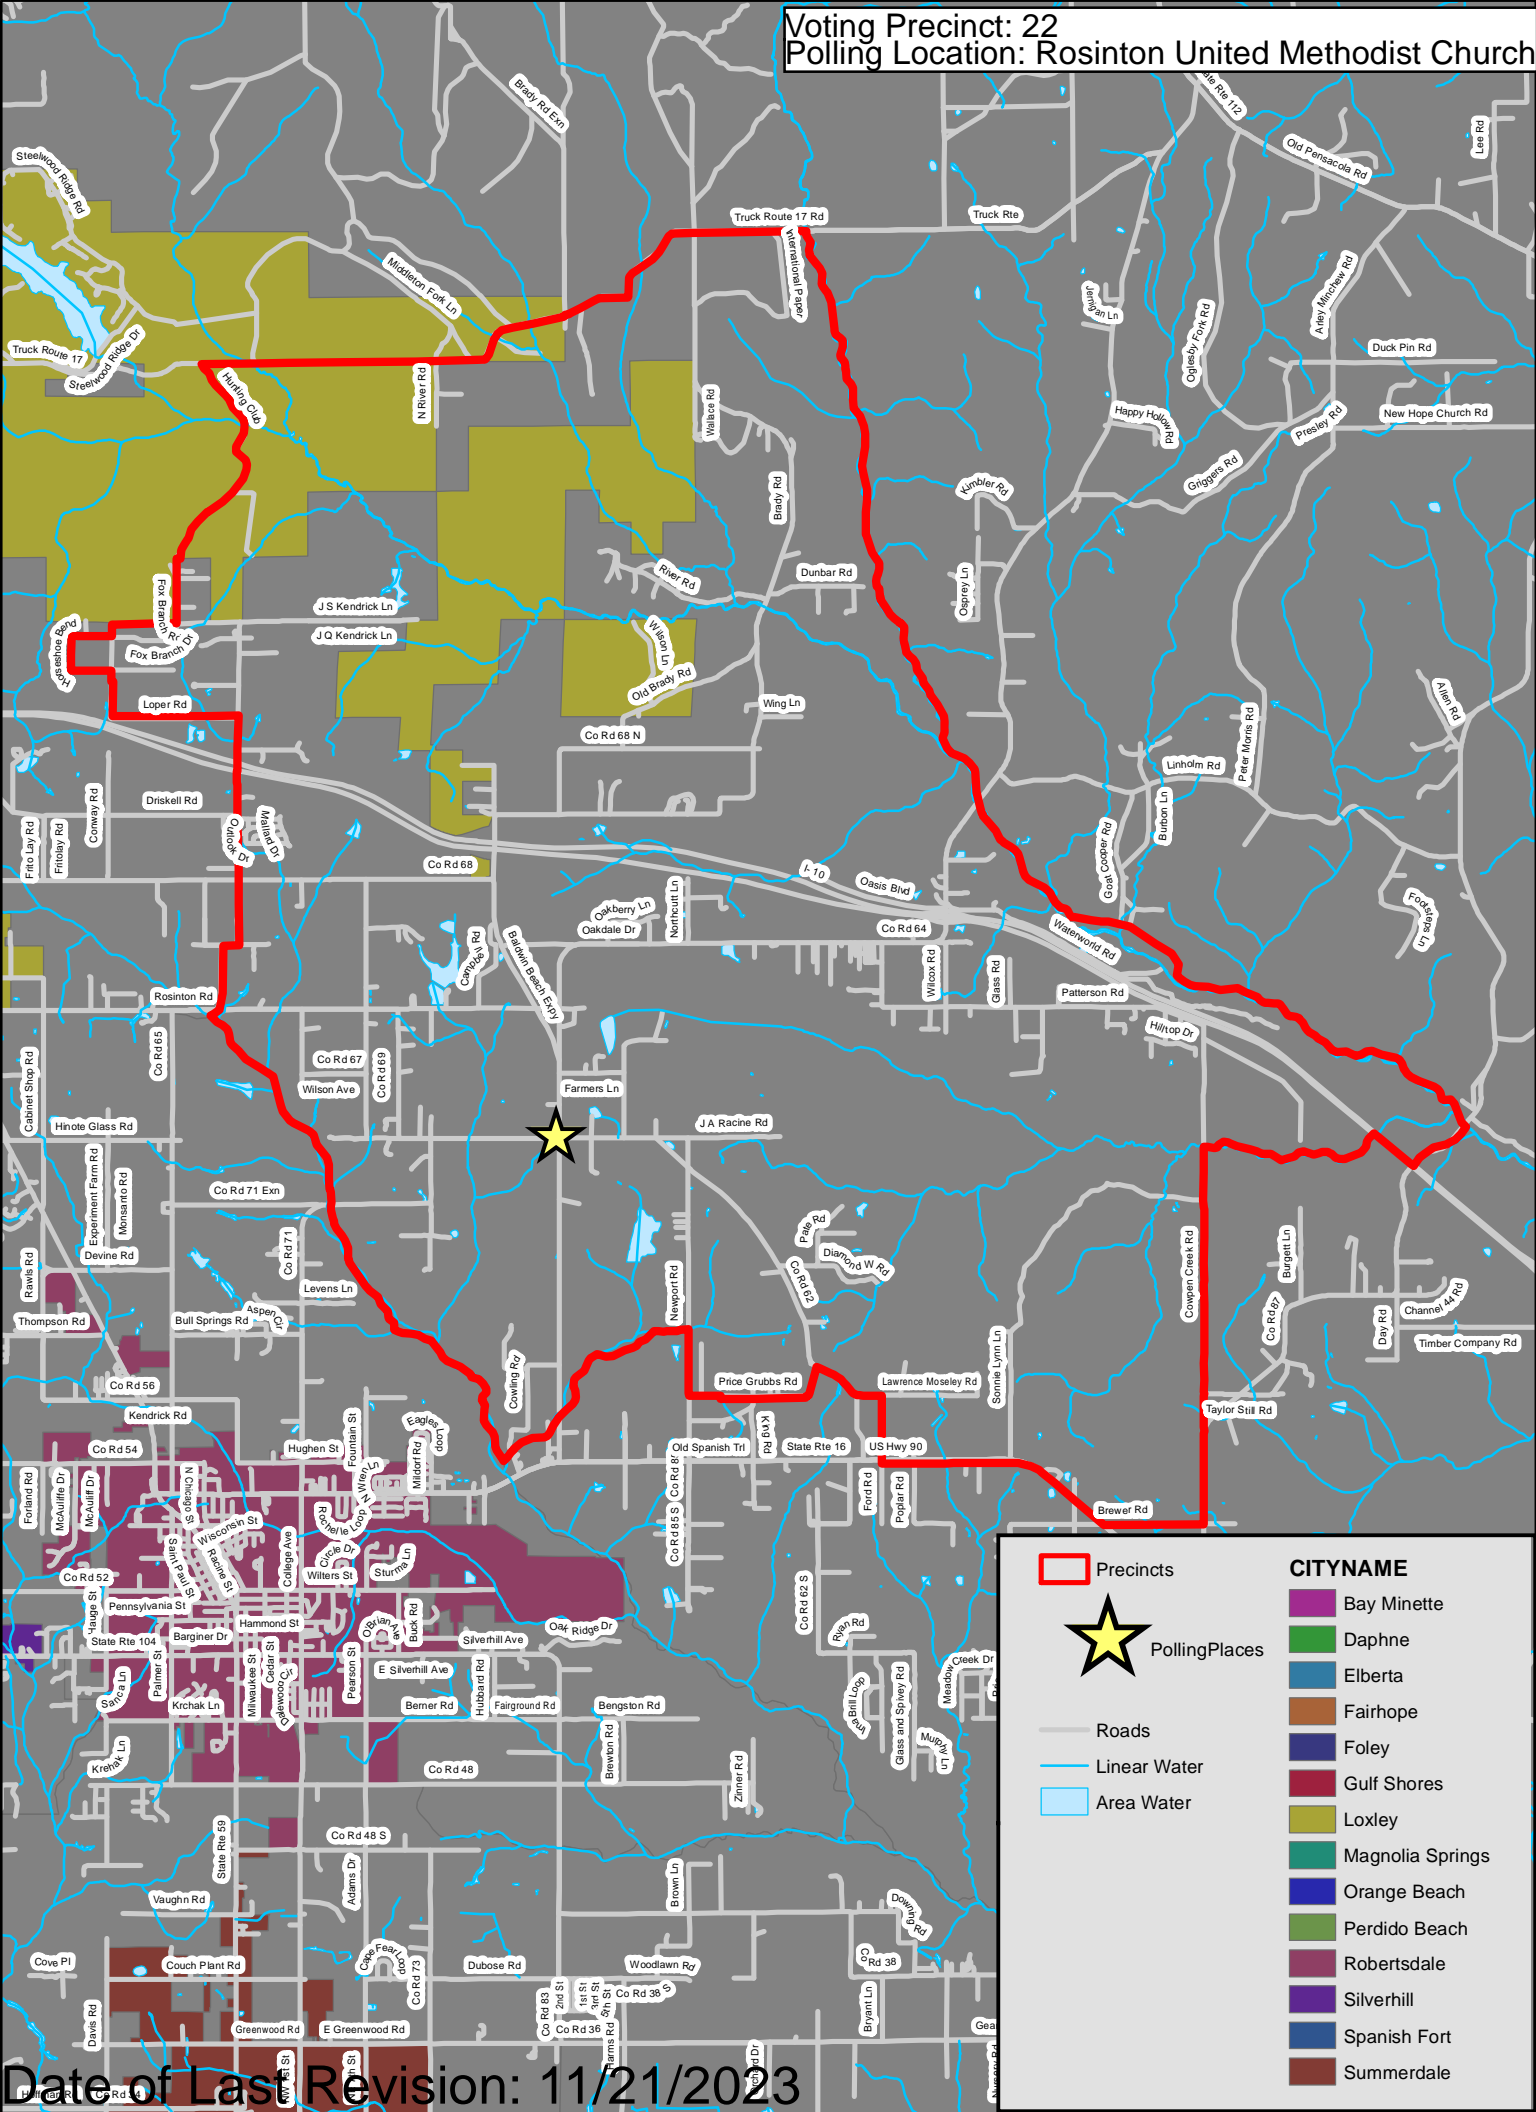

Voting Precinct: 22
Polling Location: Rosinton United Methodist Church

	Precincts		Bay Minette
	PollingPlaces		Daphne
	Roads		Elberta
	Linear Water		Fairhope
	Area Water		Foley
			Gulf Shores
			Loxley
			Magnolia Springs
			Orange Beach
			Perdido Beach
			Robertsdale
			Silverhill
			Spanish Fort
			Summerdale