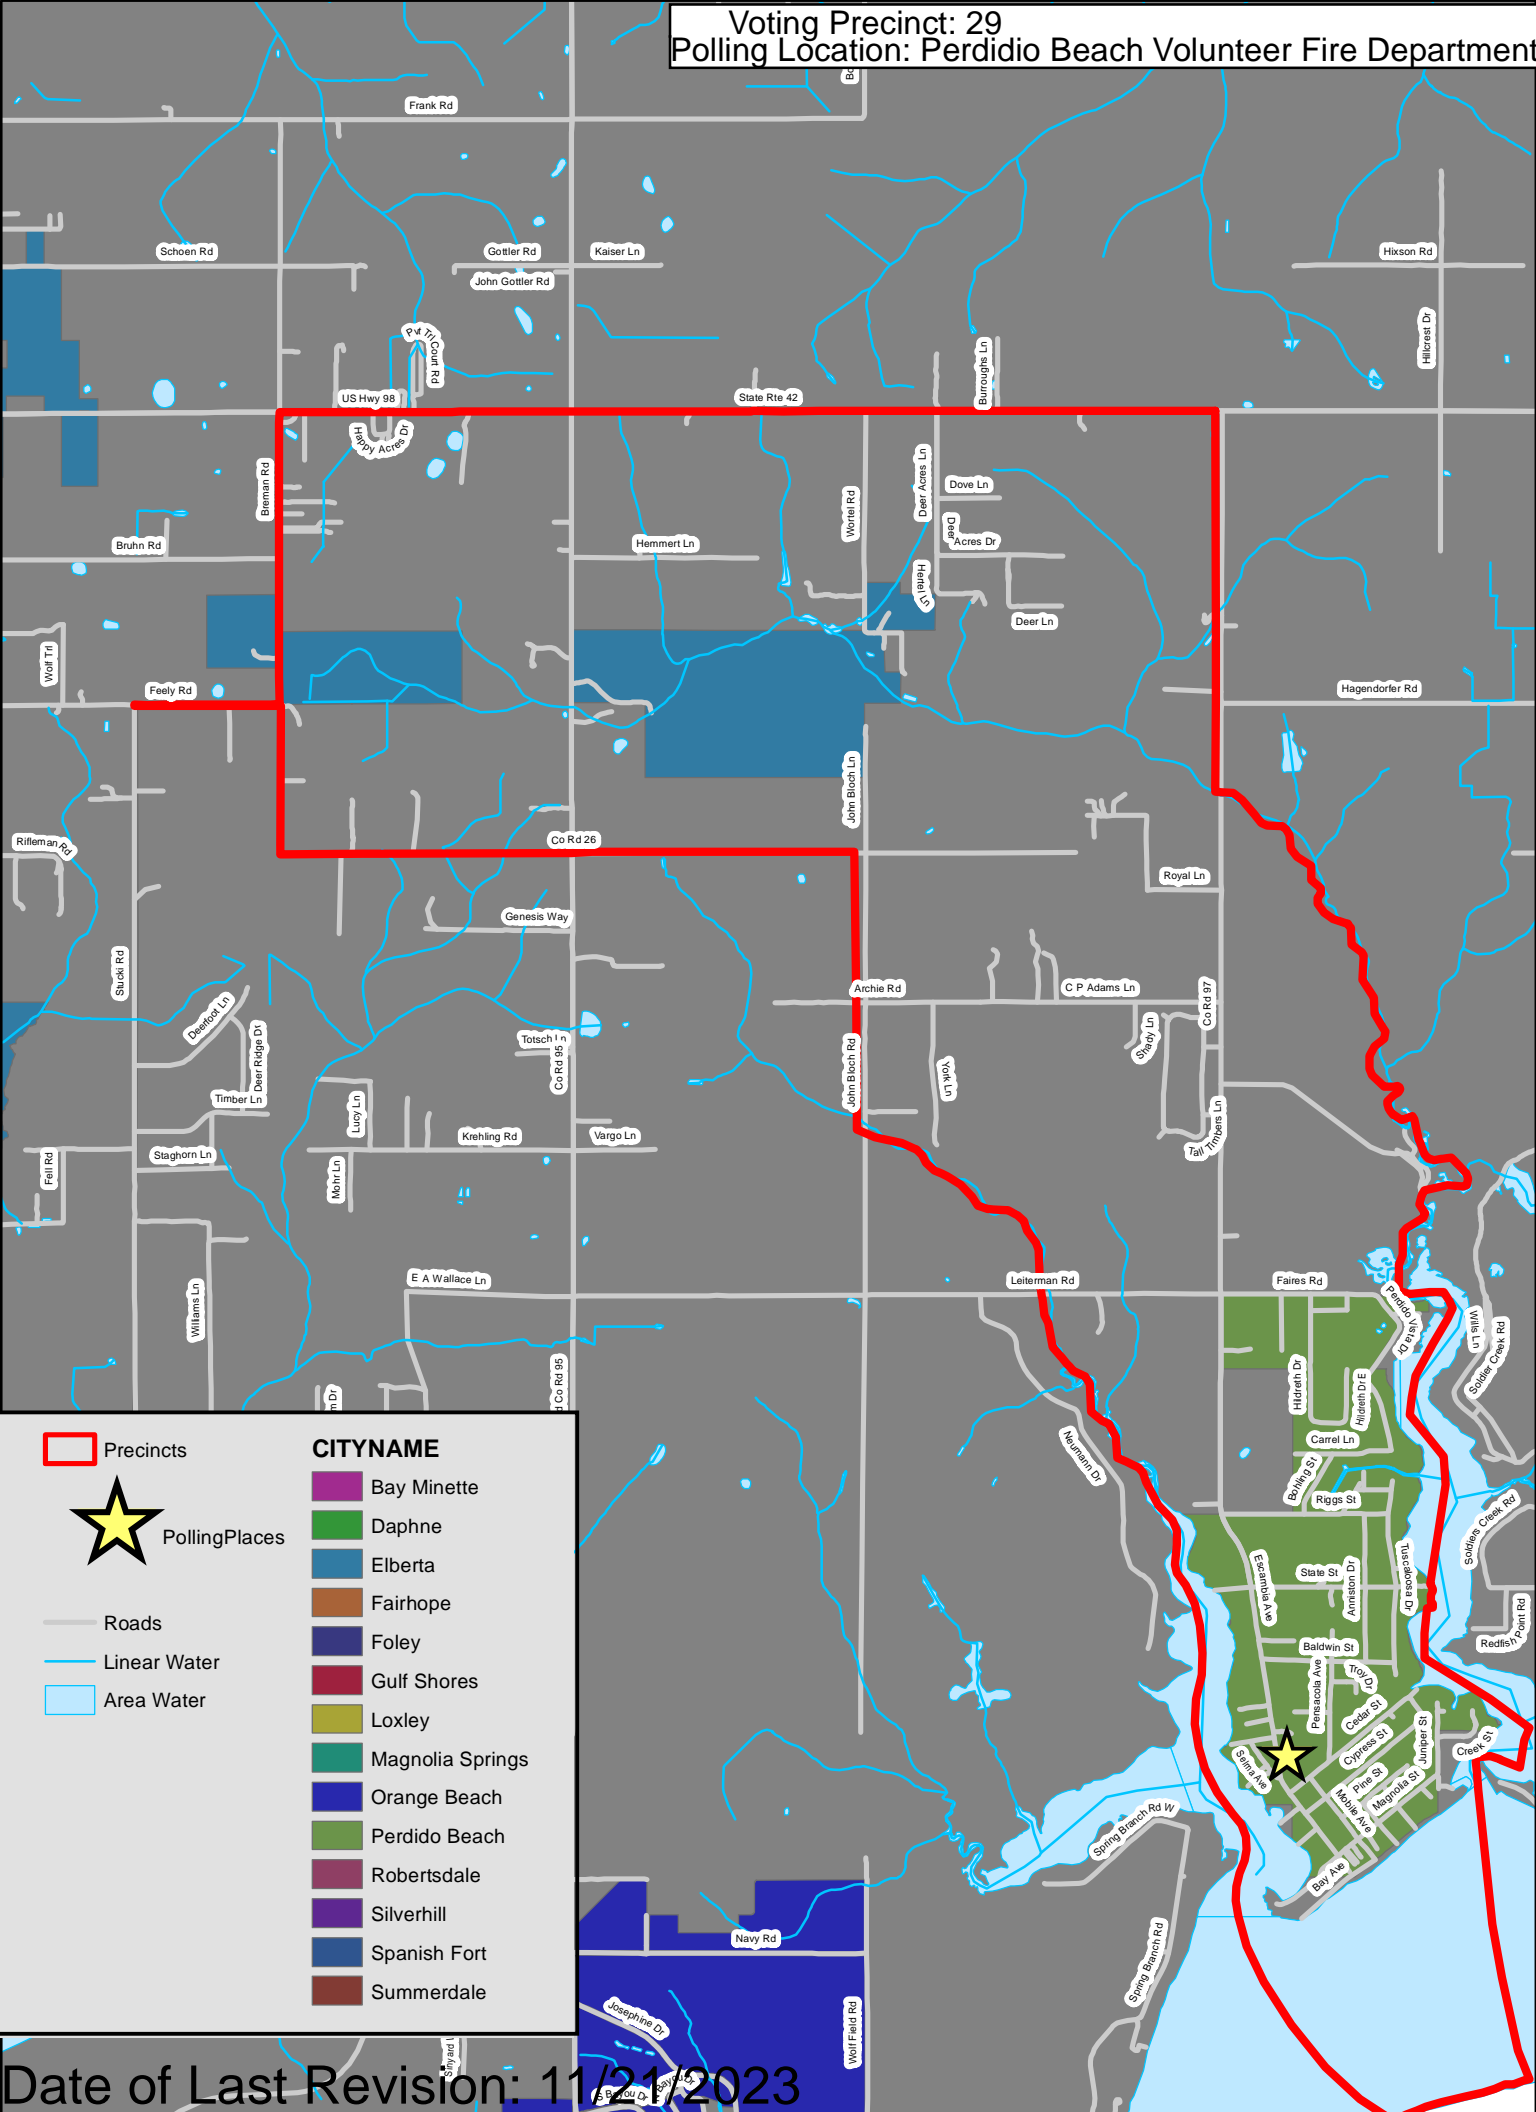

Voting Precinct: 29
Polling Location: Perdido Beach Volunteer Fire Department

Precincts

PollingPlaces

Roads

Linear Water

Area Water

CITYNAME

- Bay Minette
- Daphne
- Elberta
- Fairhope
- Foley
- Gulf Shores
- Loxley
- Magnolia Springs
- Orange Beach
- Perdido Beach
- Robertsdale
- Silverhill
- Spanish Fort
- Summerdale