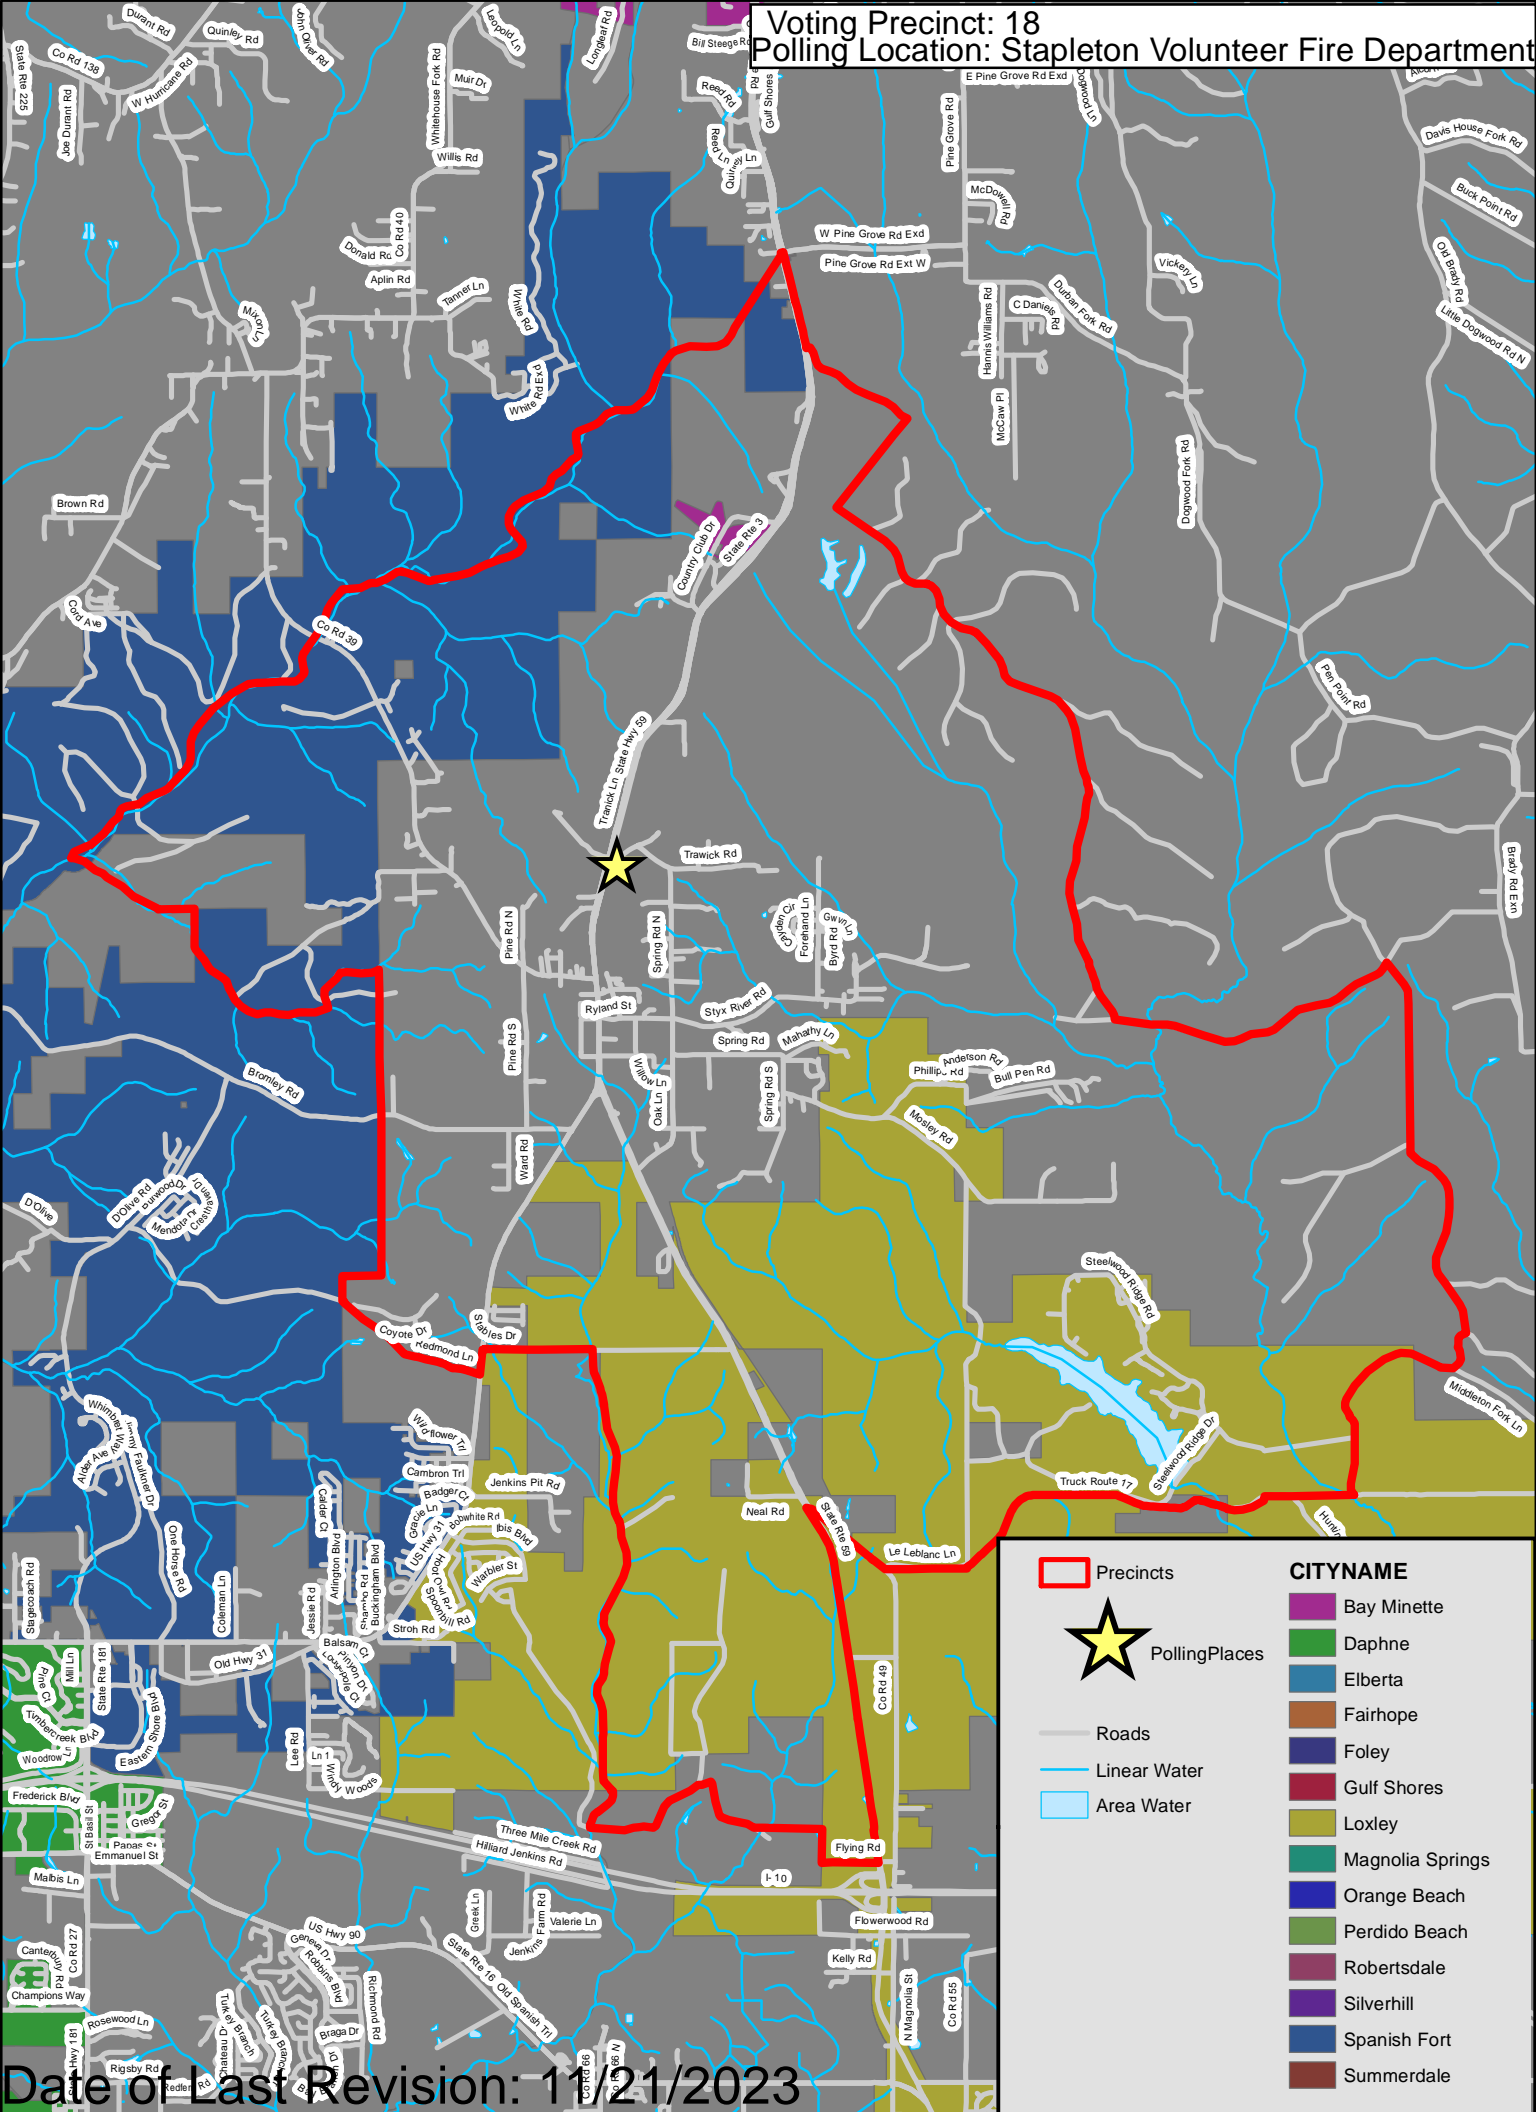

Voting Precinct: 18
Polling Location: Stapleton Volunteer Fire Department

	Precincts		CITYNAME Bay Minette
	PollingPlaces		Daphne
	Roads		Elberta
	Linear Water		Fairhope
	Area Water		Foley
			Gulf Shores
			Loxley
			Magnolia Springs
			Orange Beach
			Perdido Beach
			Robertsdale
			Silverhill
			Spanish Fort
			Summerdale