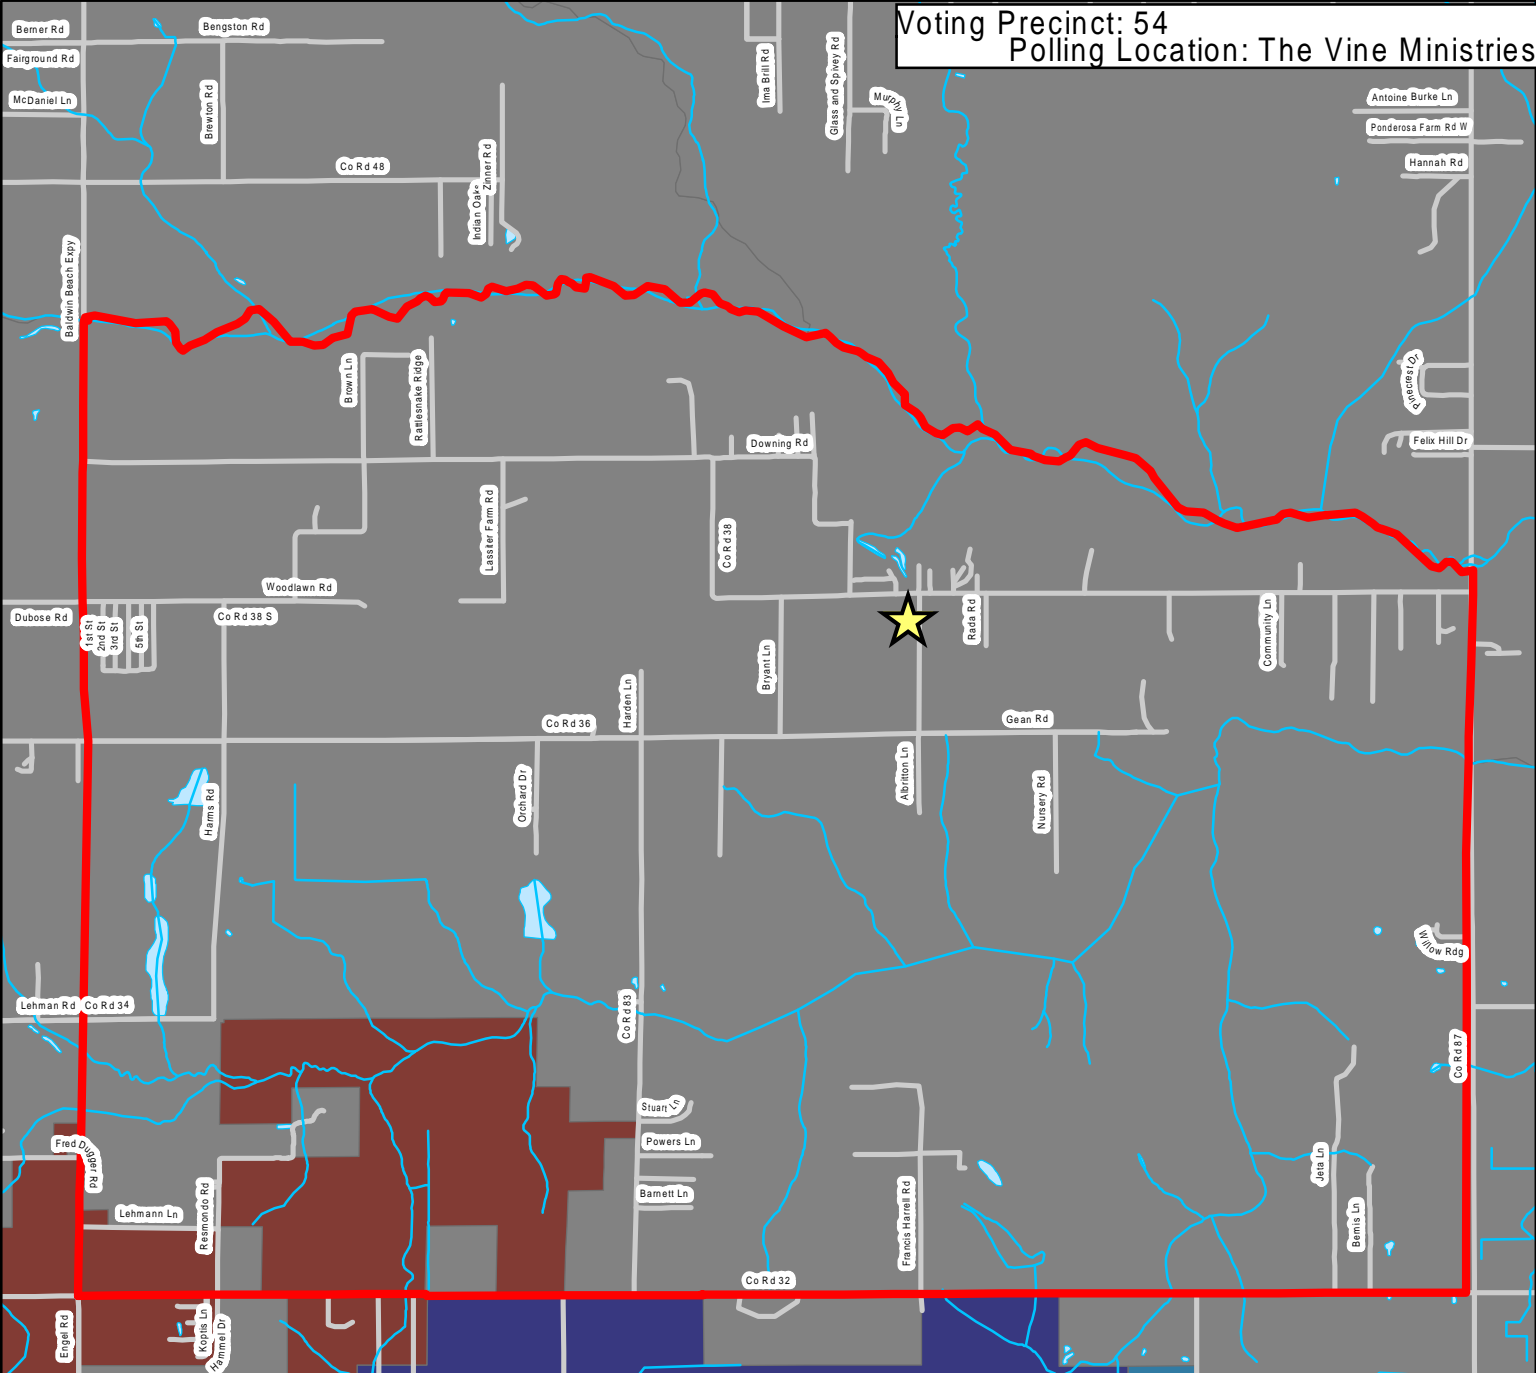

Voting Precinct: 54
Polling Location: The Vine Ministries

	Precincts	CITYNAME
	PollingPlaces	Bay Minette
	Roads	Daphne
	Linear Water	Elberta
	Area Water	Fairhope
		Foley
		Gulf Shores
		Loxley
		Magnolia Springs
		Orange Beach
		Perdido Beach
		Robertsdale
		Silverhill
		Spanish Fort
		Summerdale