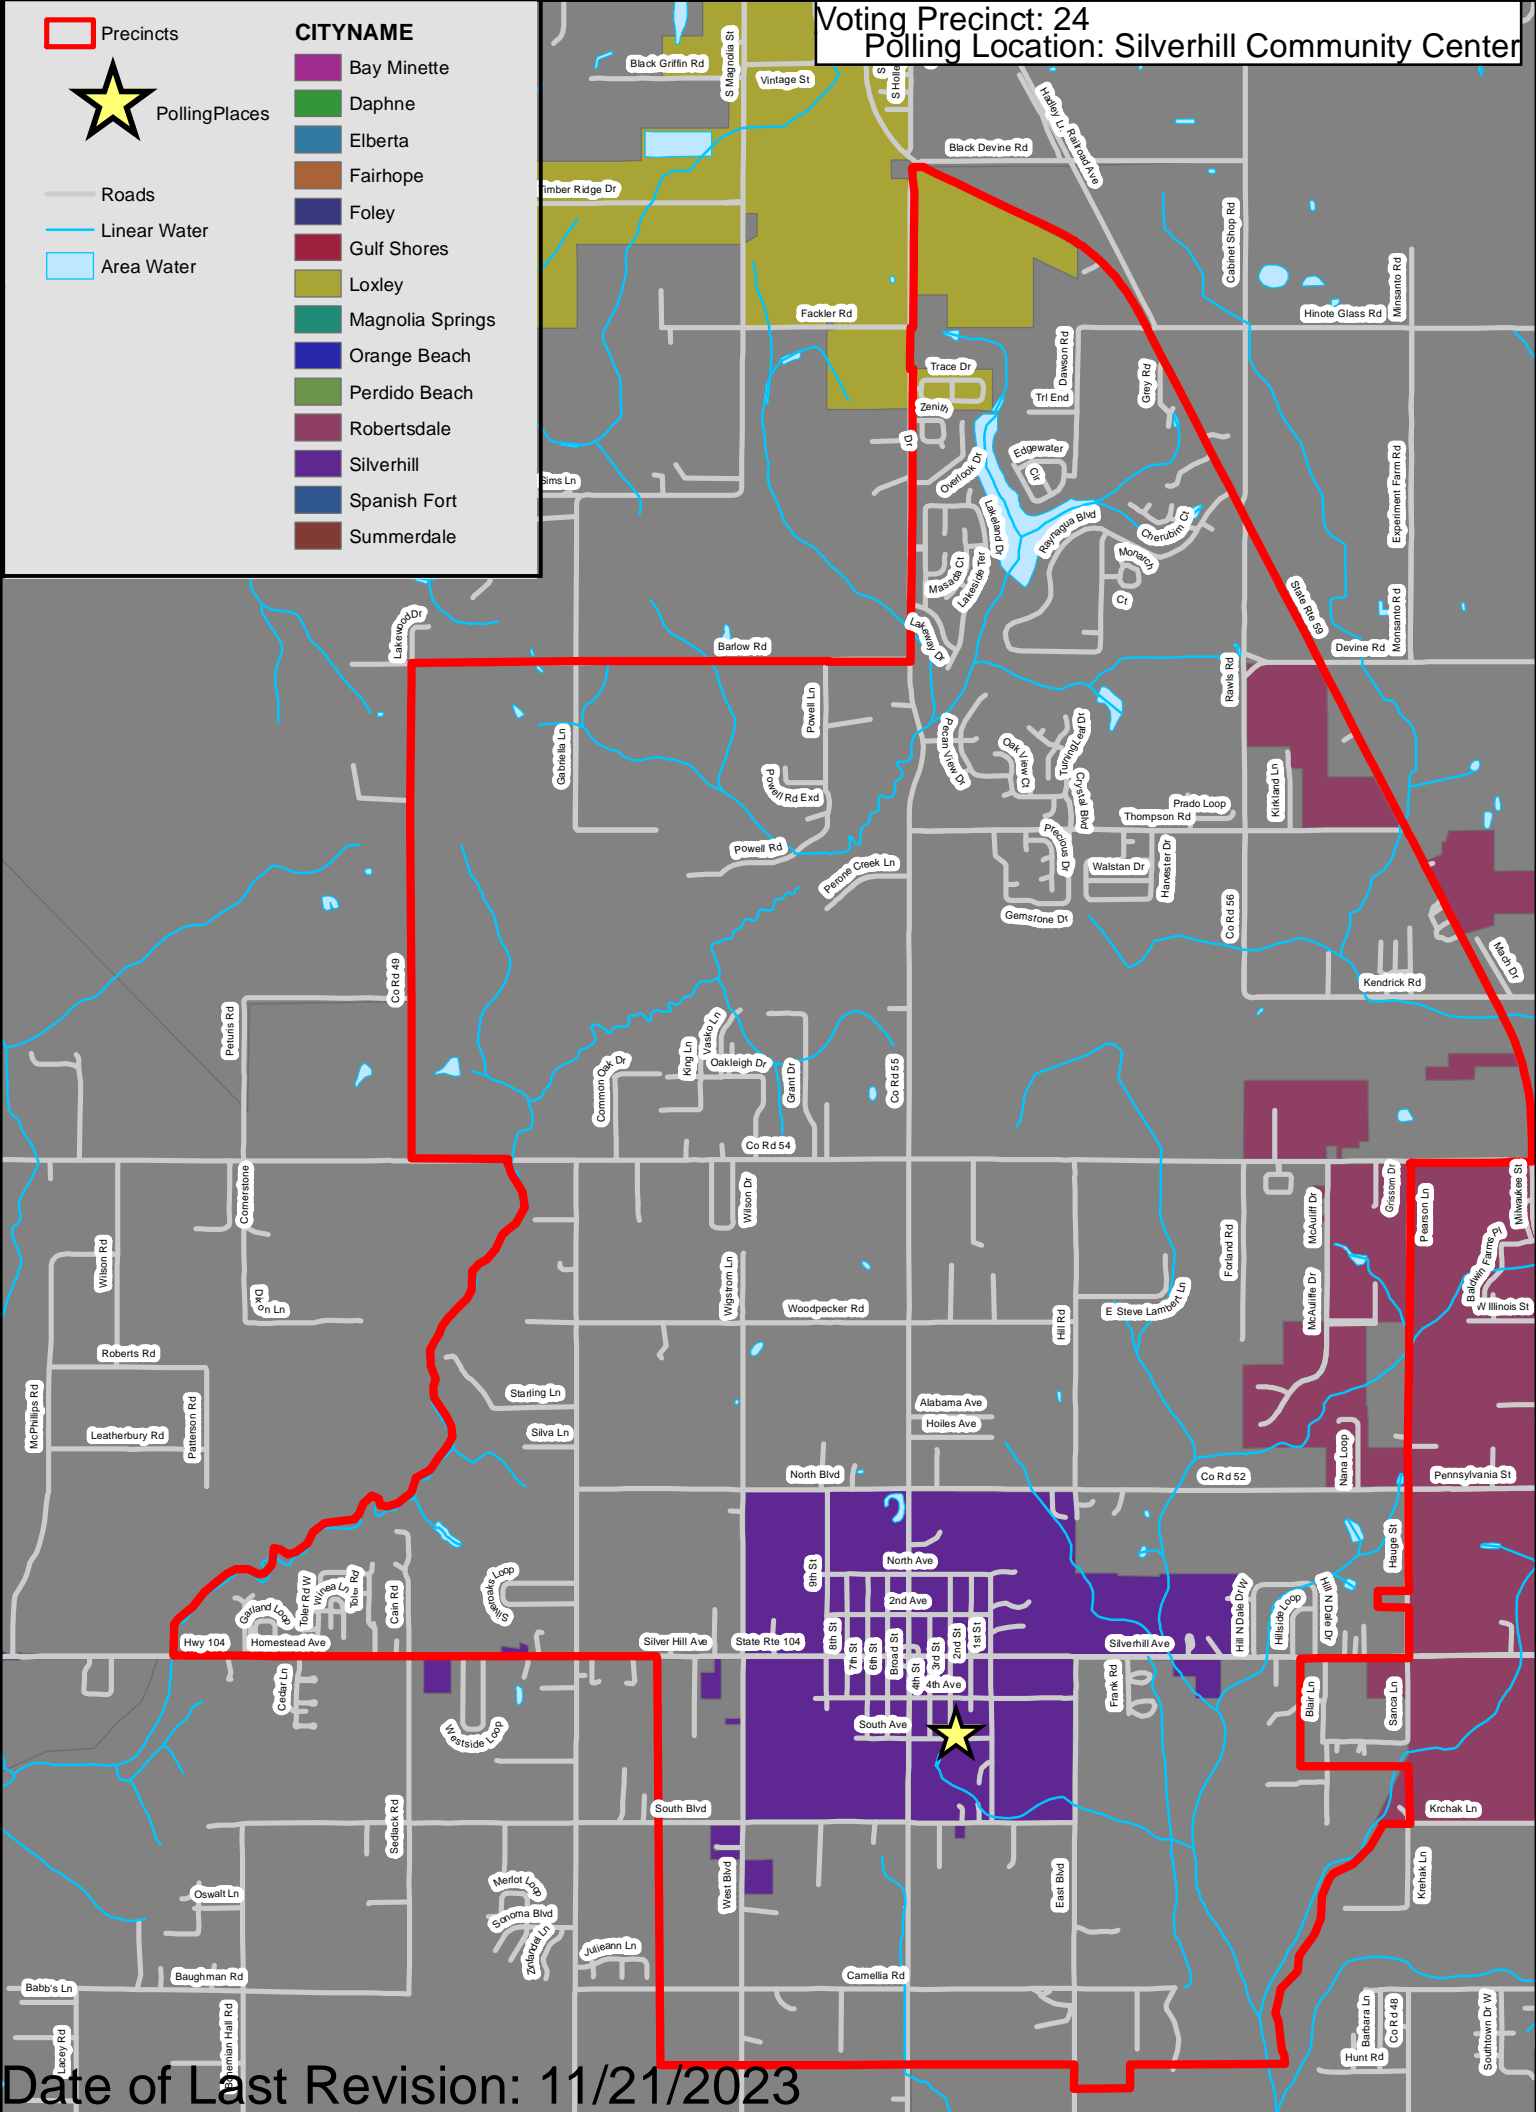

Voting Precinct: 23
 Polling Location: Belforest Christian Church

	Precincts		CITYNAME Bay Minette
	PollingPlaces		Daphne
	Roads		Elberta
	Linear Water		Fairhope
	Area Water		Foley
			Gulf Shores
			Loxley
			Magnolia Springs
			Orange Beach
			Perdido Beach
			Robertsdale
			Silverhill
			Spanish Fort
			Summerdale

Voting Precinct: 24
Polling Location: Silverhill Community Center

Legend:

- Precincts
- PollingPlaces
- Roads
- Linear Water
- Area Water

CITYNAME

- Bay Minette
- Daphne
- Elberta
- Fairhope
- Foley
- Gulf Shores
- Loxley
- Magnolia Springs
- Orange Beach
- Perdido Beach
- Robertsdale
- Silverhill
- Spanish Fort
- Summerdale