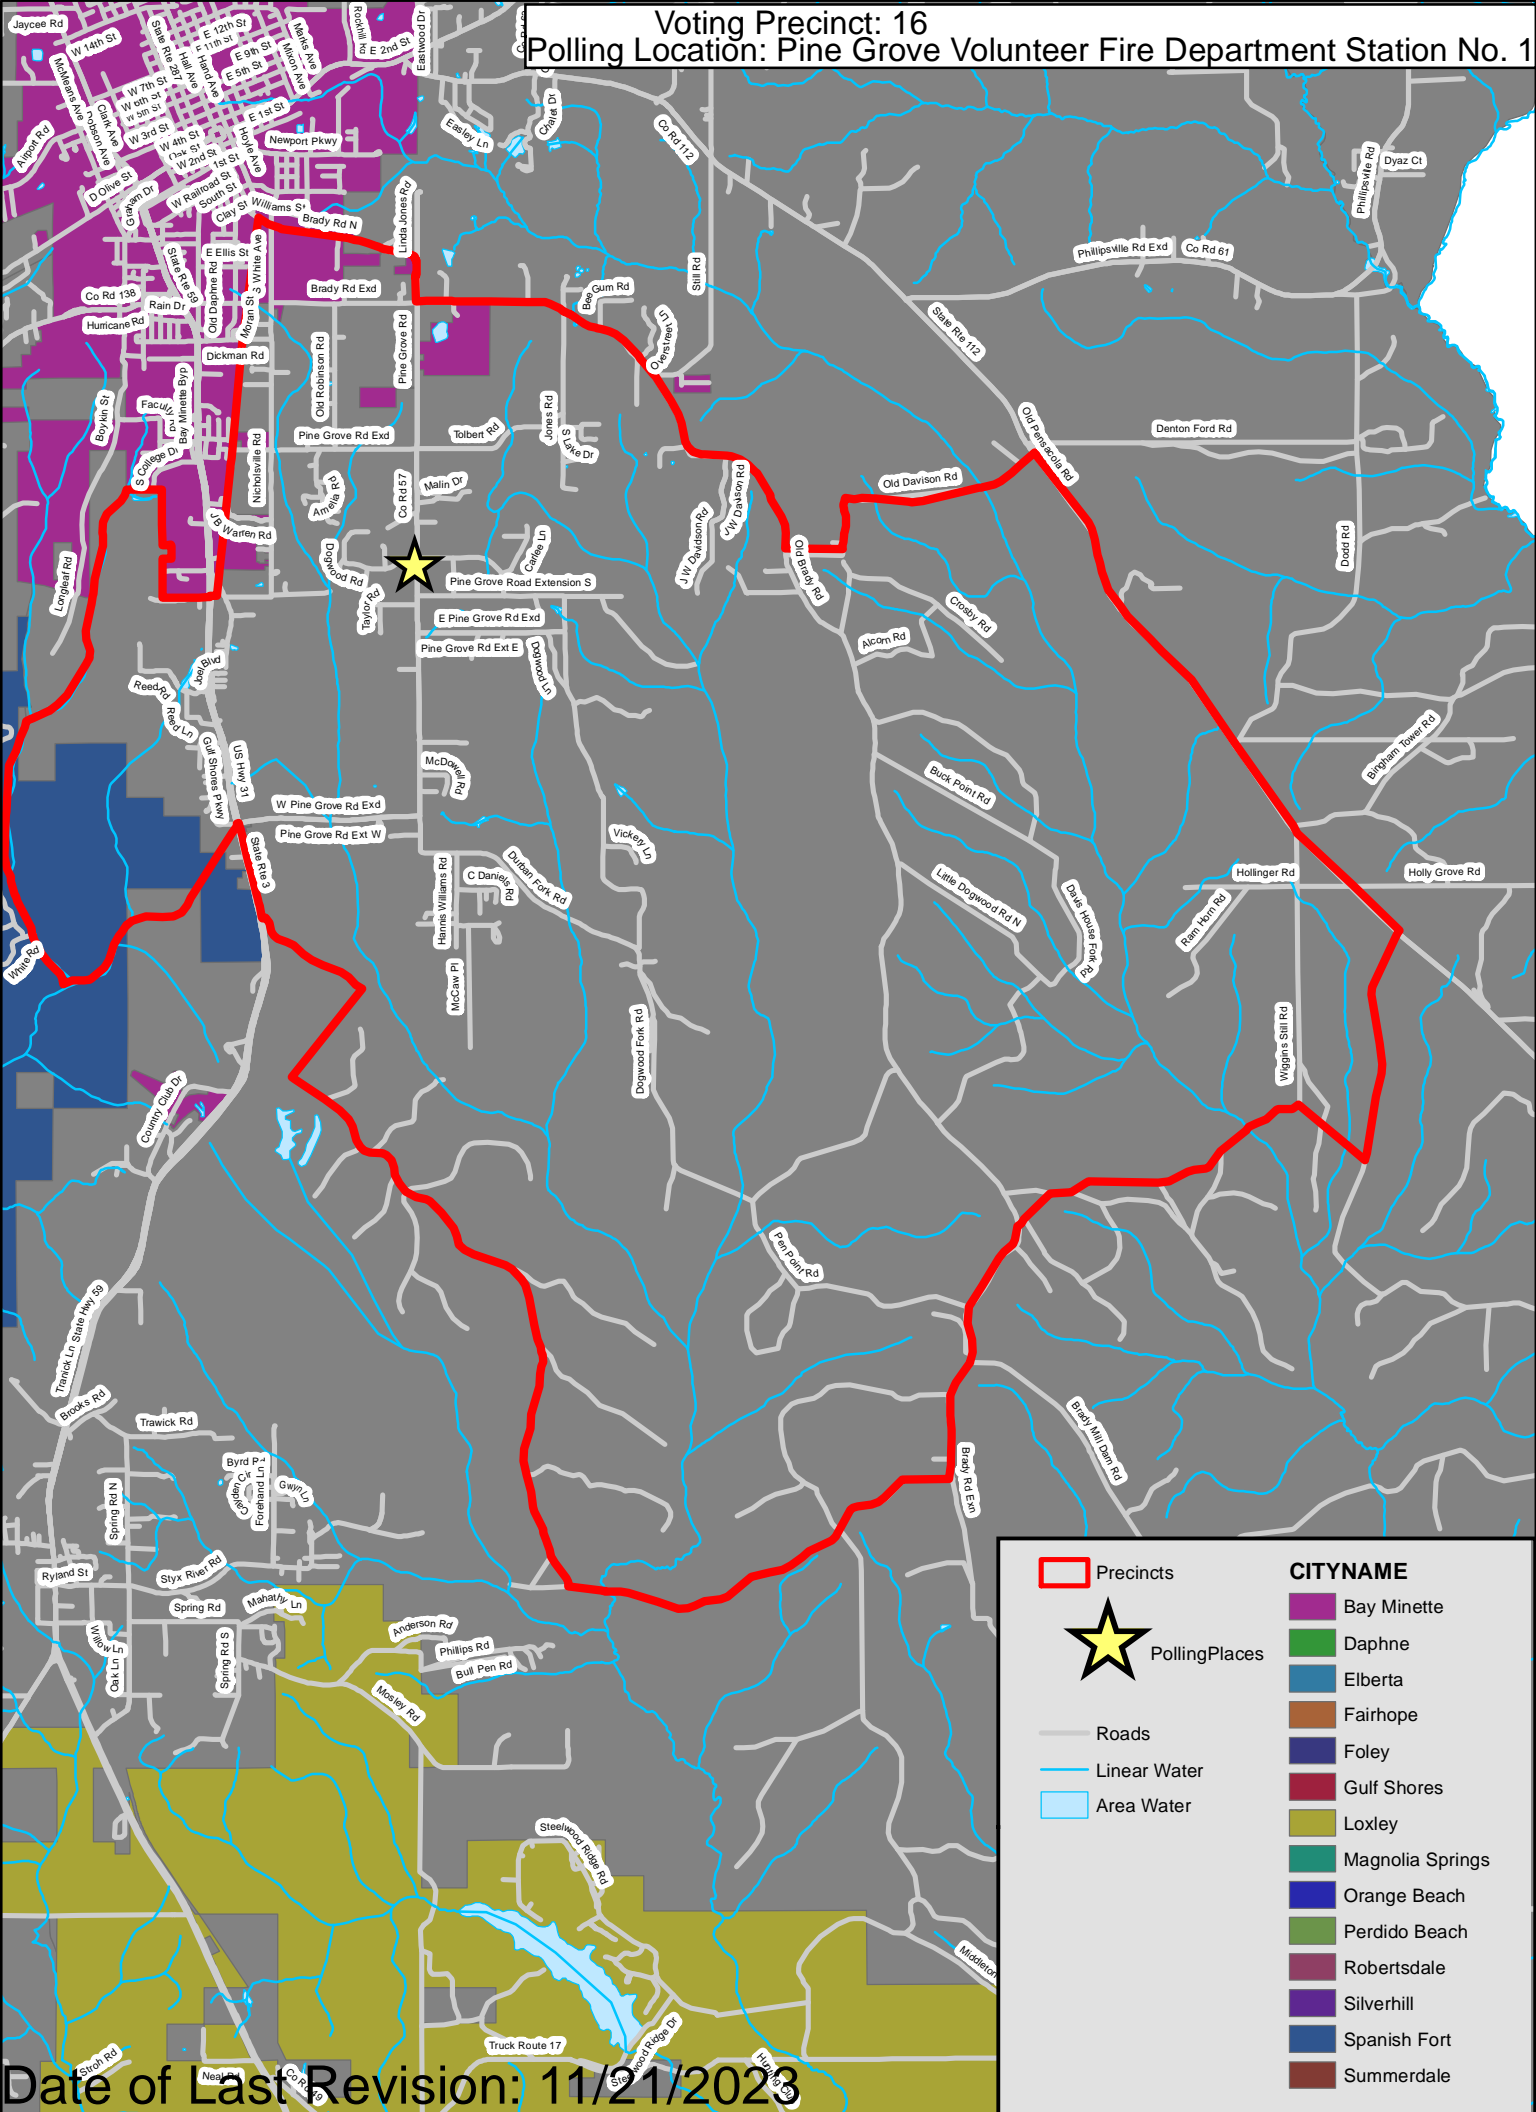

Voting Precinct: 16

Polling Location: Pine Grove Volunteer Fire Department Station No. 1

	Precincts	CITYNAME
	PollingPlaces	Bay Minette
	Roads	Daphne
	Linear Water	Elberta
	Area Water	Fairhope
		Foley
		Gulf Shores
		Loxley
		Magnolia Springs
		Orange Beach
		Perdido Beach
		Robertsdale
		Silverhill
		Spanish Fort
		Summerdale