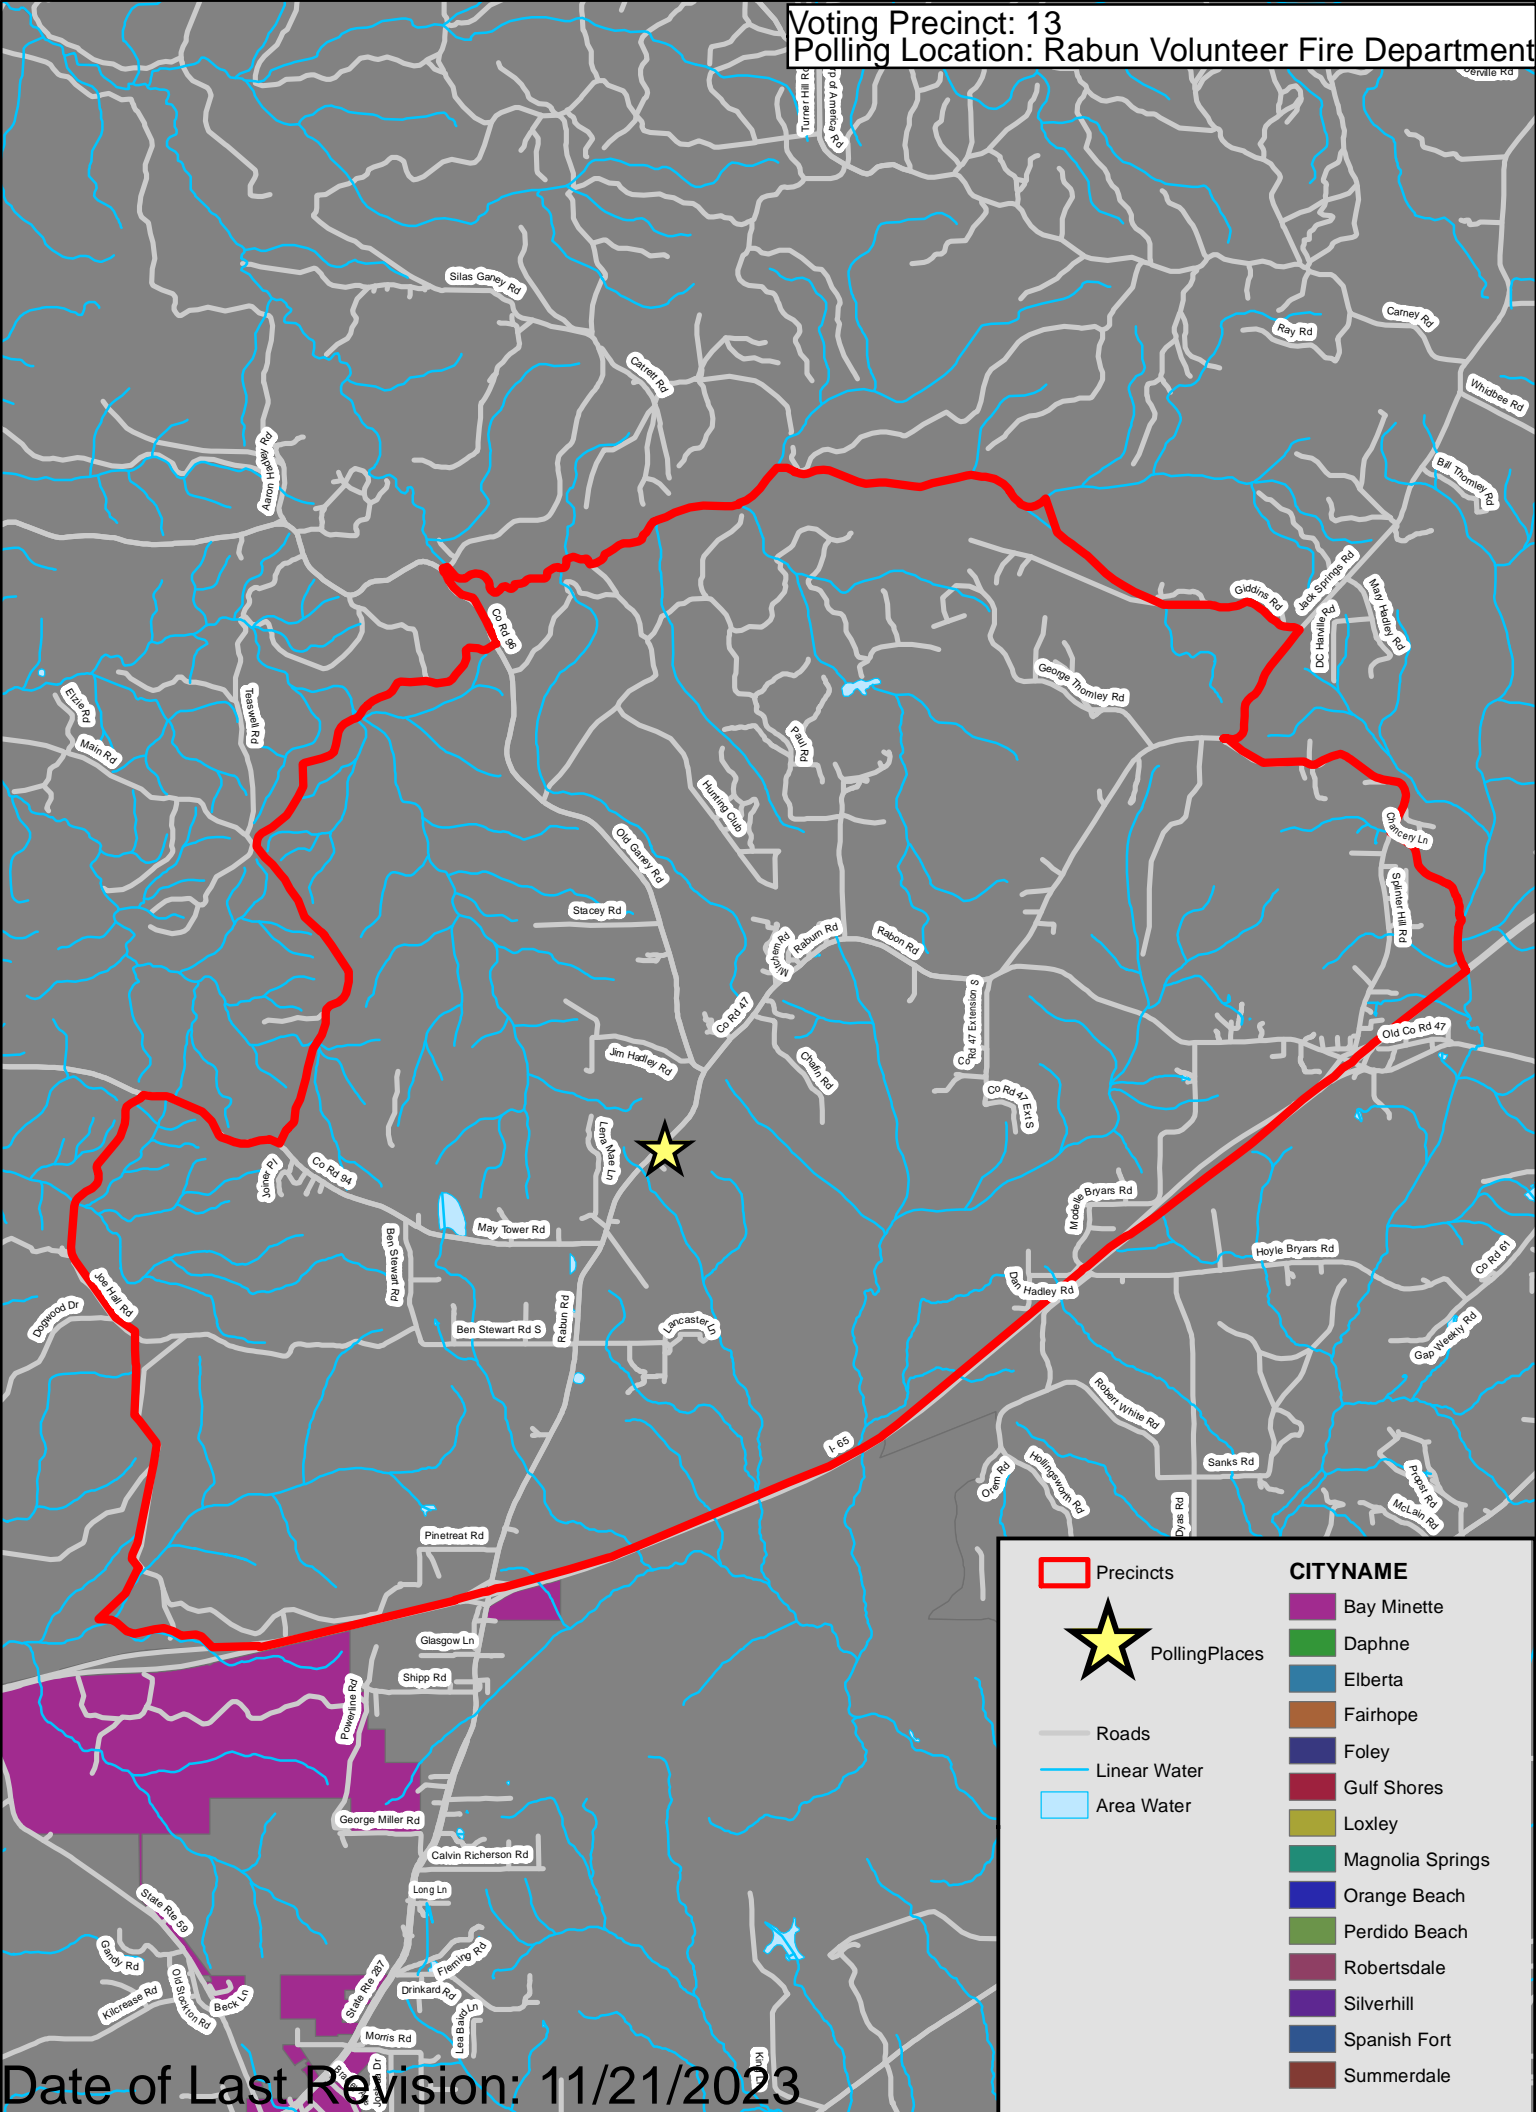

Precincts		CITYNAME Bay Minette
	PollingPlaces		Daphne
	Roads		Elberta
	Linear Water		Fairhope
	Area Water		Foley
			Gulf Shores
			Loxley
			Magnolia Springs
			Orange Beach
			Perdido Beach
			Robertsdale
			Silverhill
			Spanish Fort
			Summerdale