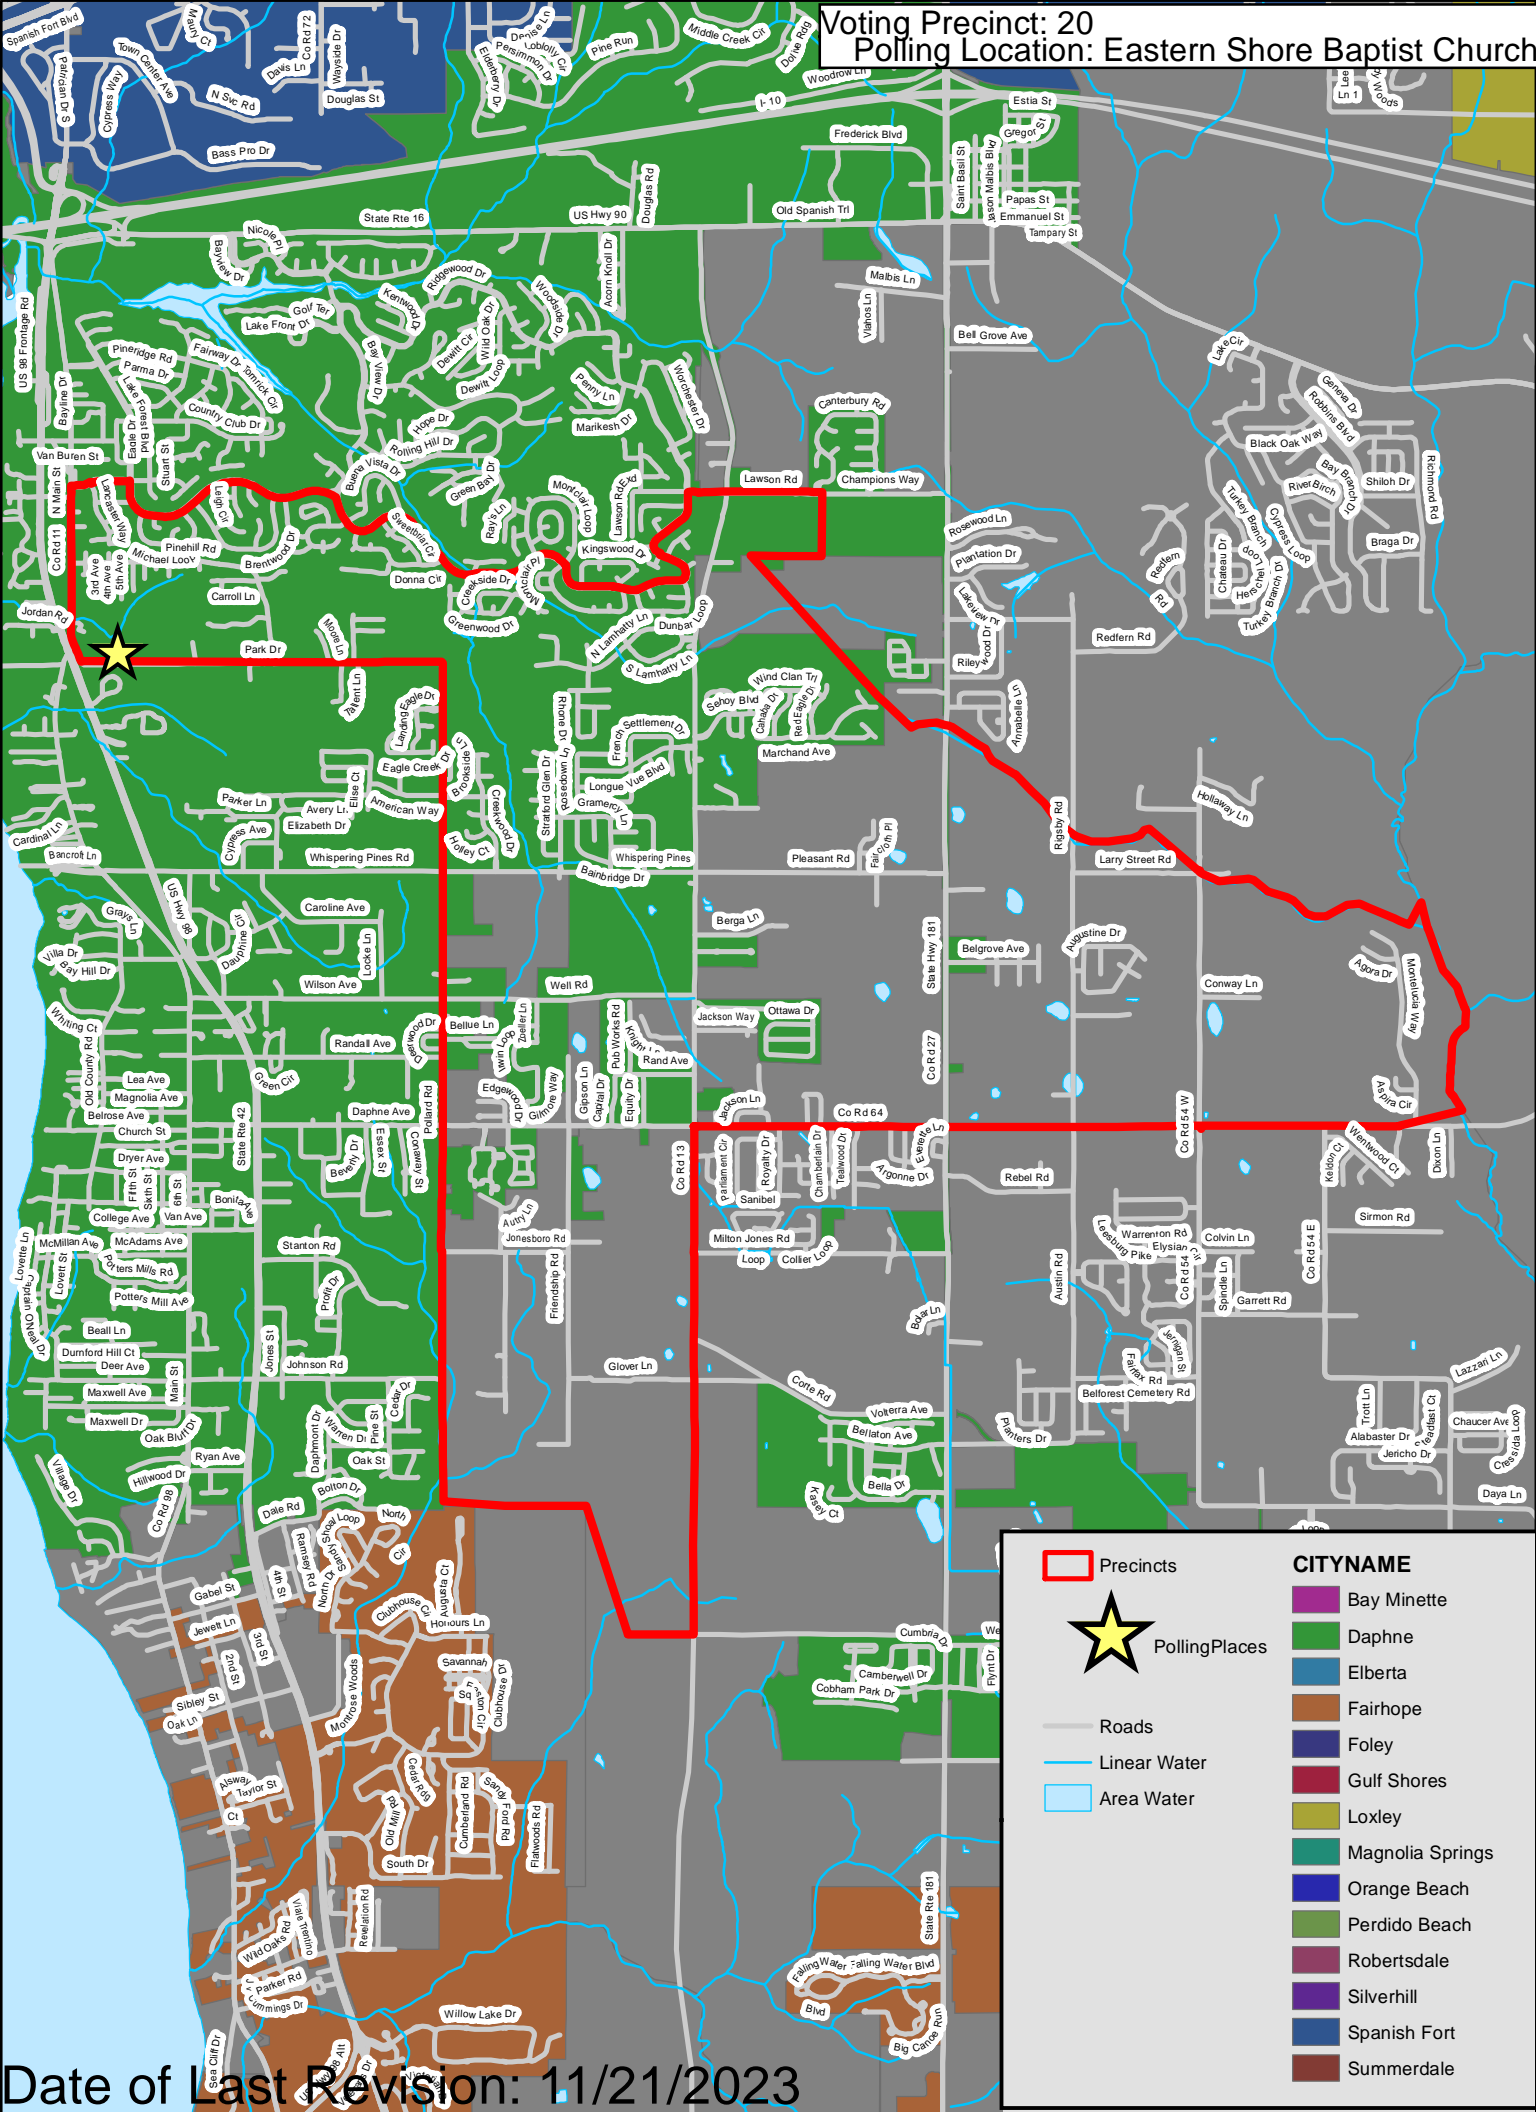

Voting Precinct: 20
Polling Location: Eastern Shore Baptist Church

	Precincts		Bay Minette
	Polling Places		Daphne
	Roads		Elberta
	Linear Water		Fairhope
	Area Water		Foley
			Gulf Shores
			Loxley
			Magnolia Springs
			Orange Beach
			Perdido Beach
			Robertsdale
			Silverhill
			Spanish Fort
			Summerdale