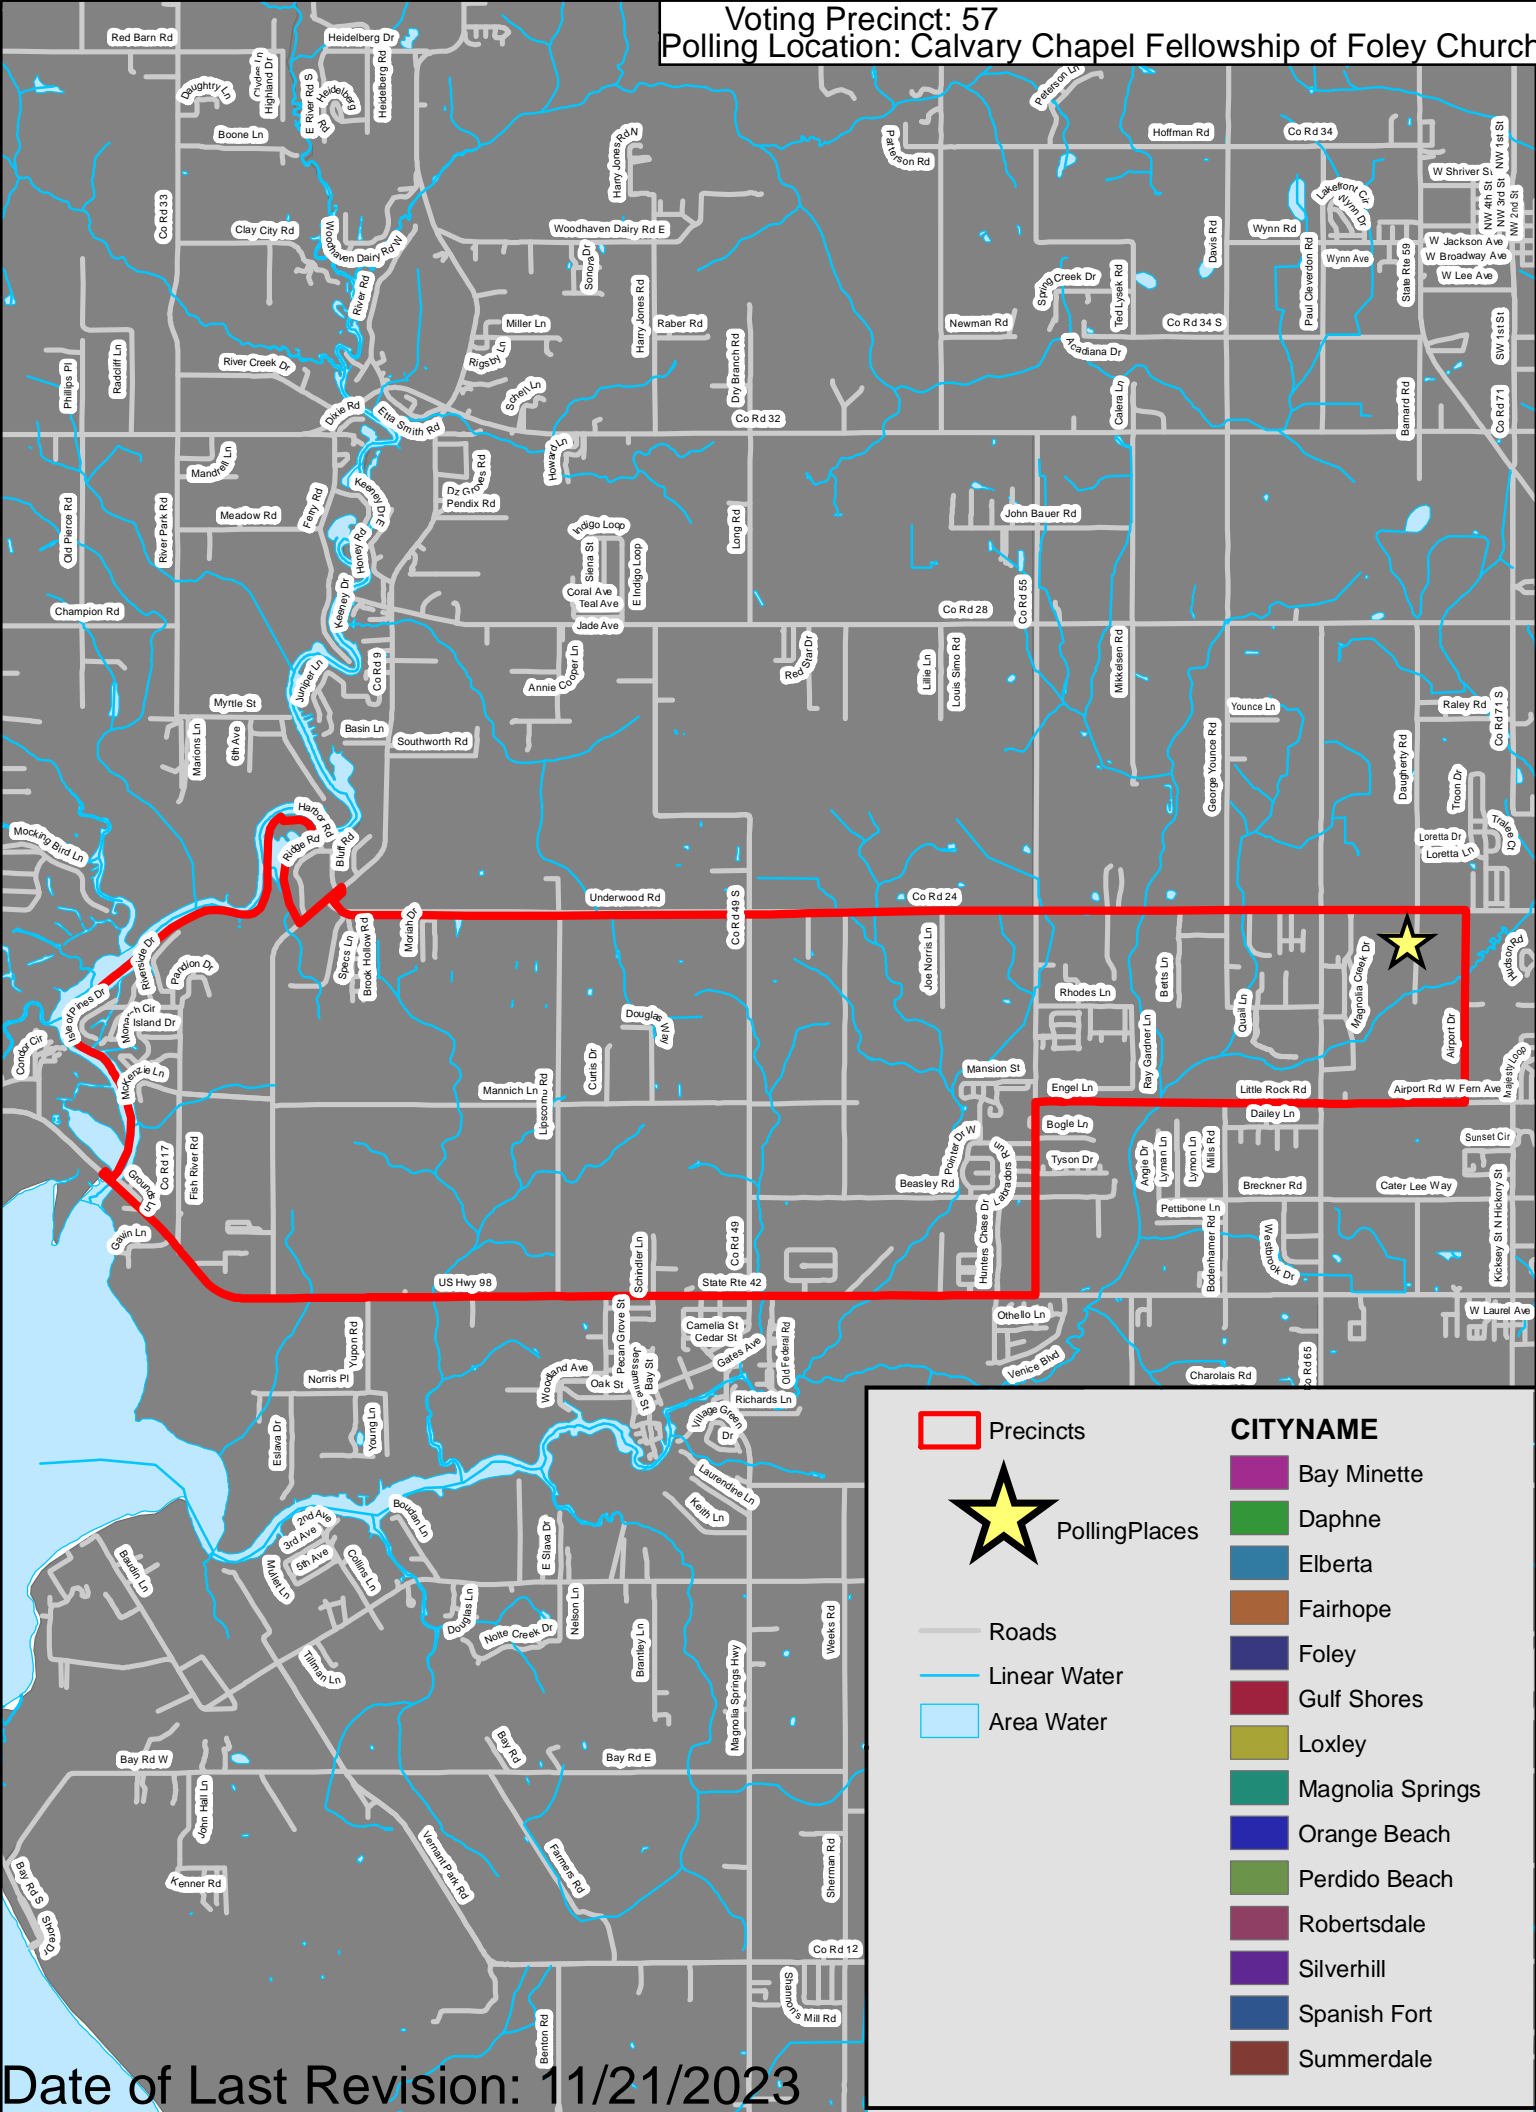

Voting Precinct: 57
Polling Location: Calvary Chapel Fellowship of Foley Church

Precincts

PollingPlaces

Roads

Linear Water

Area Water

CITYNAME

- Bay Minette
- Daphne
- Elberta
- Fairhope
- Foley
- Gulf Shores
- Loxley
- Magnolia Springs
- Orange Beach
- Perdido Beach
- Robertsdale
- Silverhill
- Spanish Fort
- Summerdale