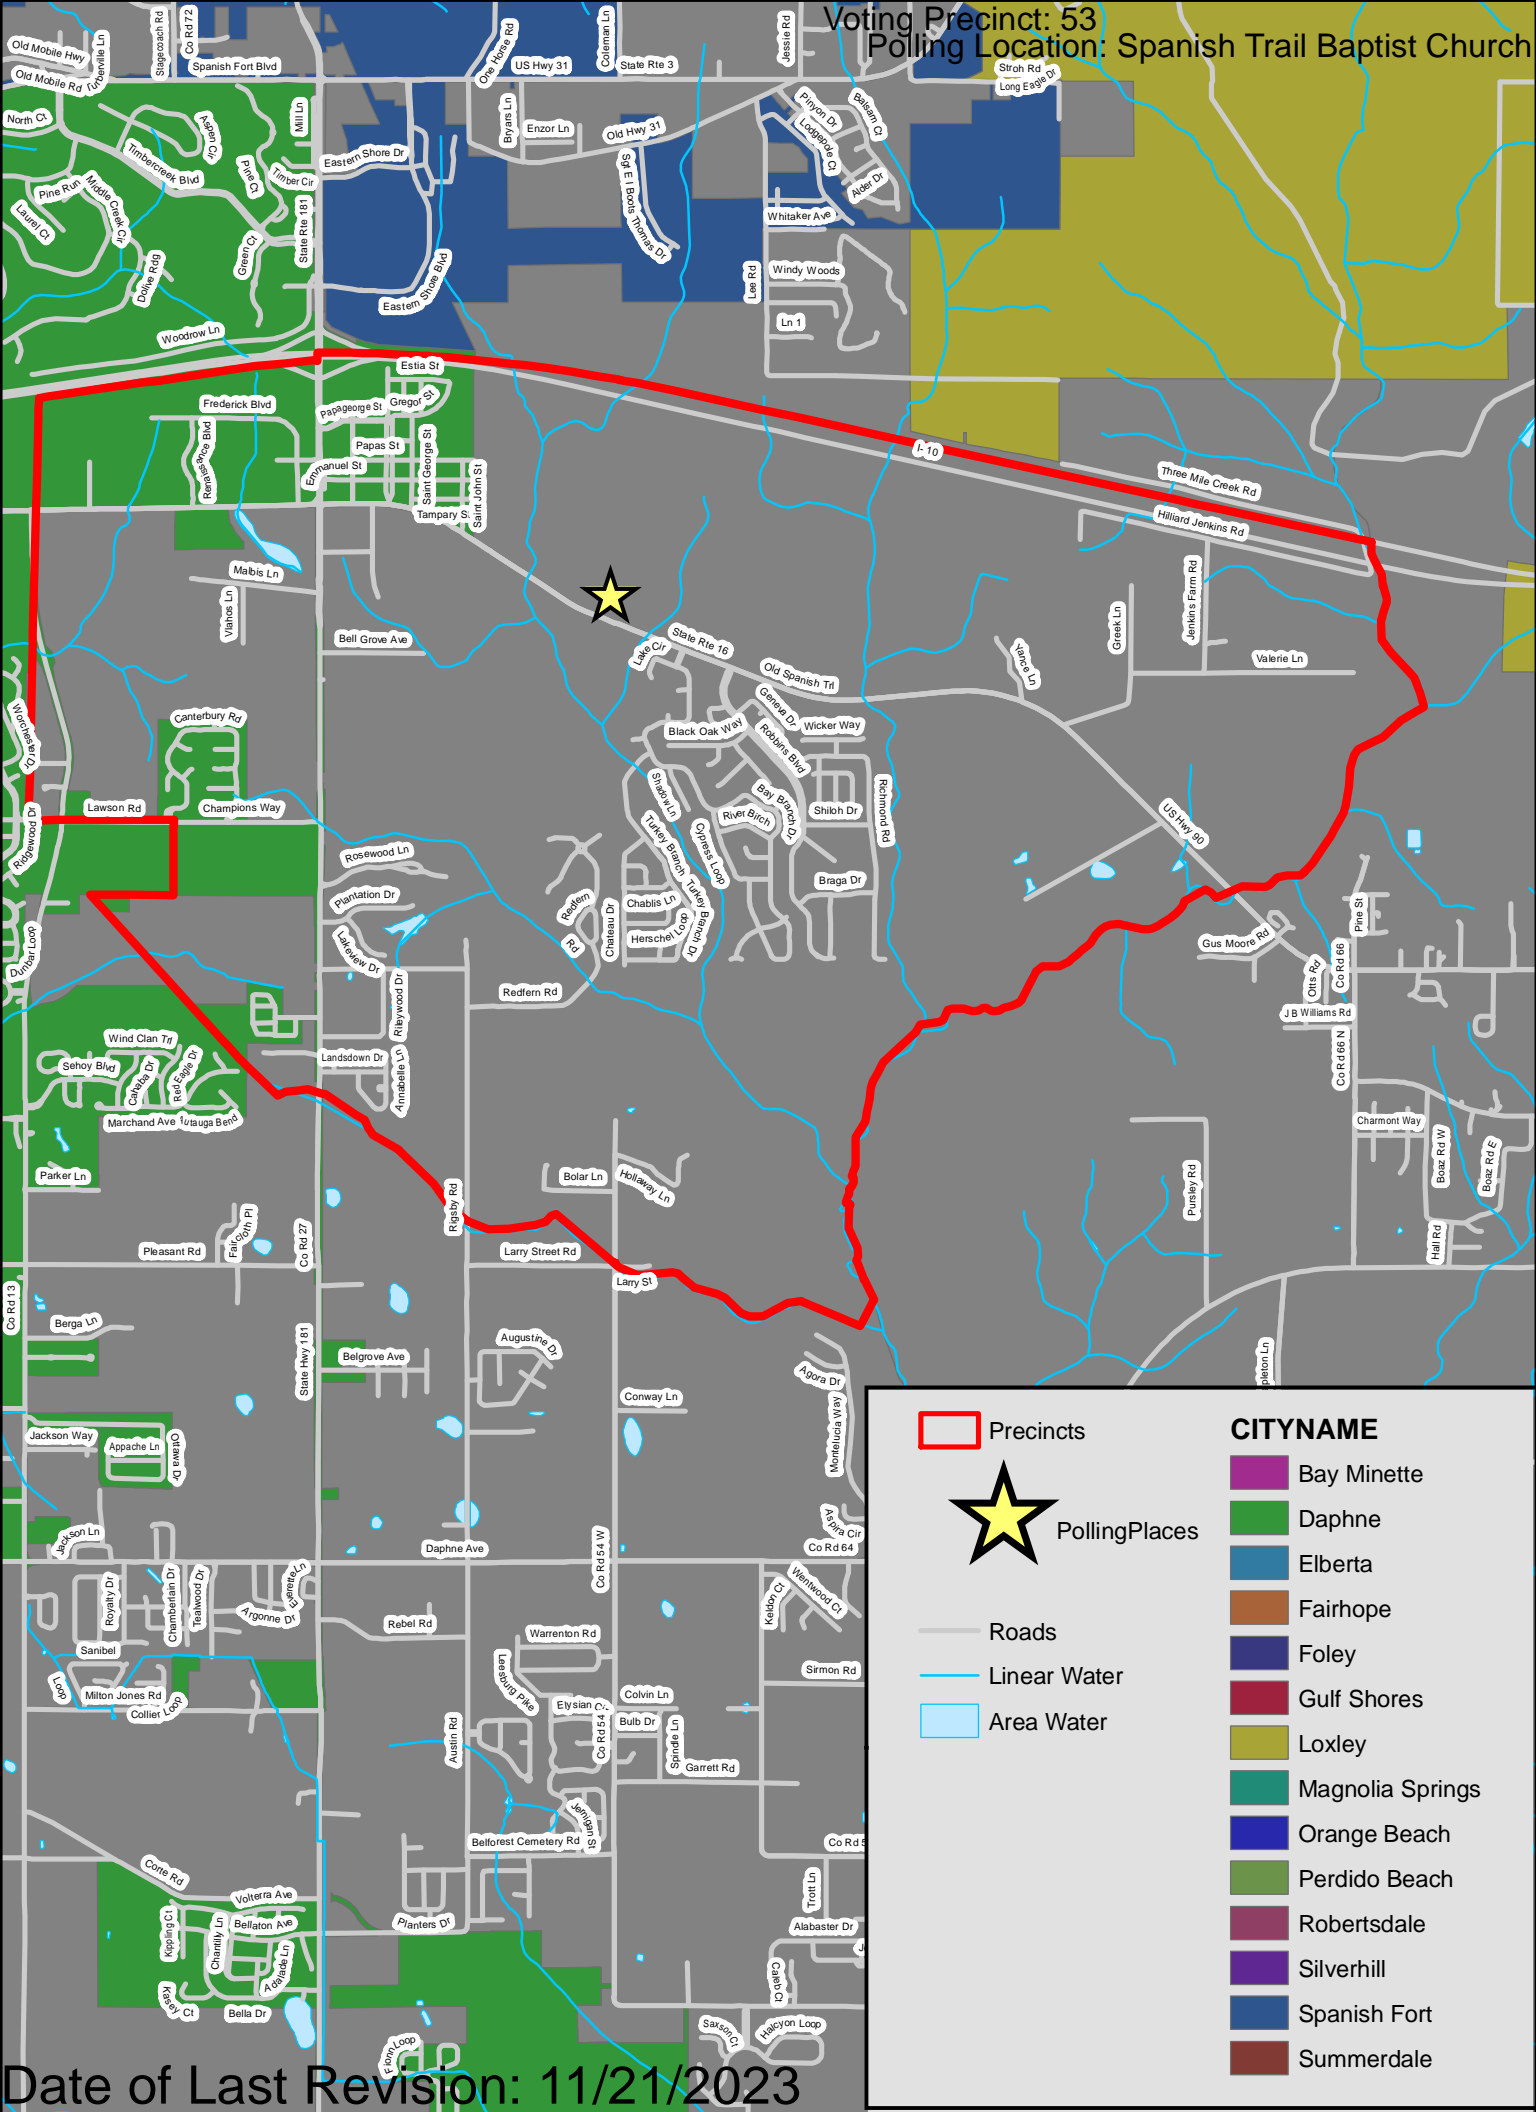

Precincts	CITYNAME
	PollingPlaces	Bay Minette
	Roads	Daphne
	Linear Water	Elberta
	Area Water	Fairhope
		Foley
		Gulf Shores
		Loxley
		Magnolia Springs
		Orange Beach
		Perdido Beach
		Robertsdale
		Silverhill
		Spanish Fort
		Summerdale