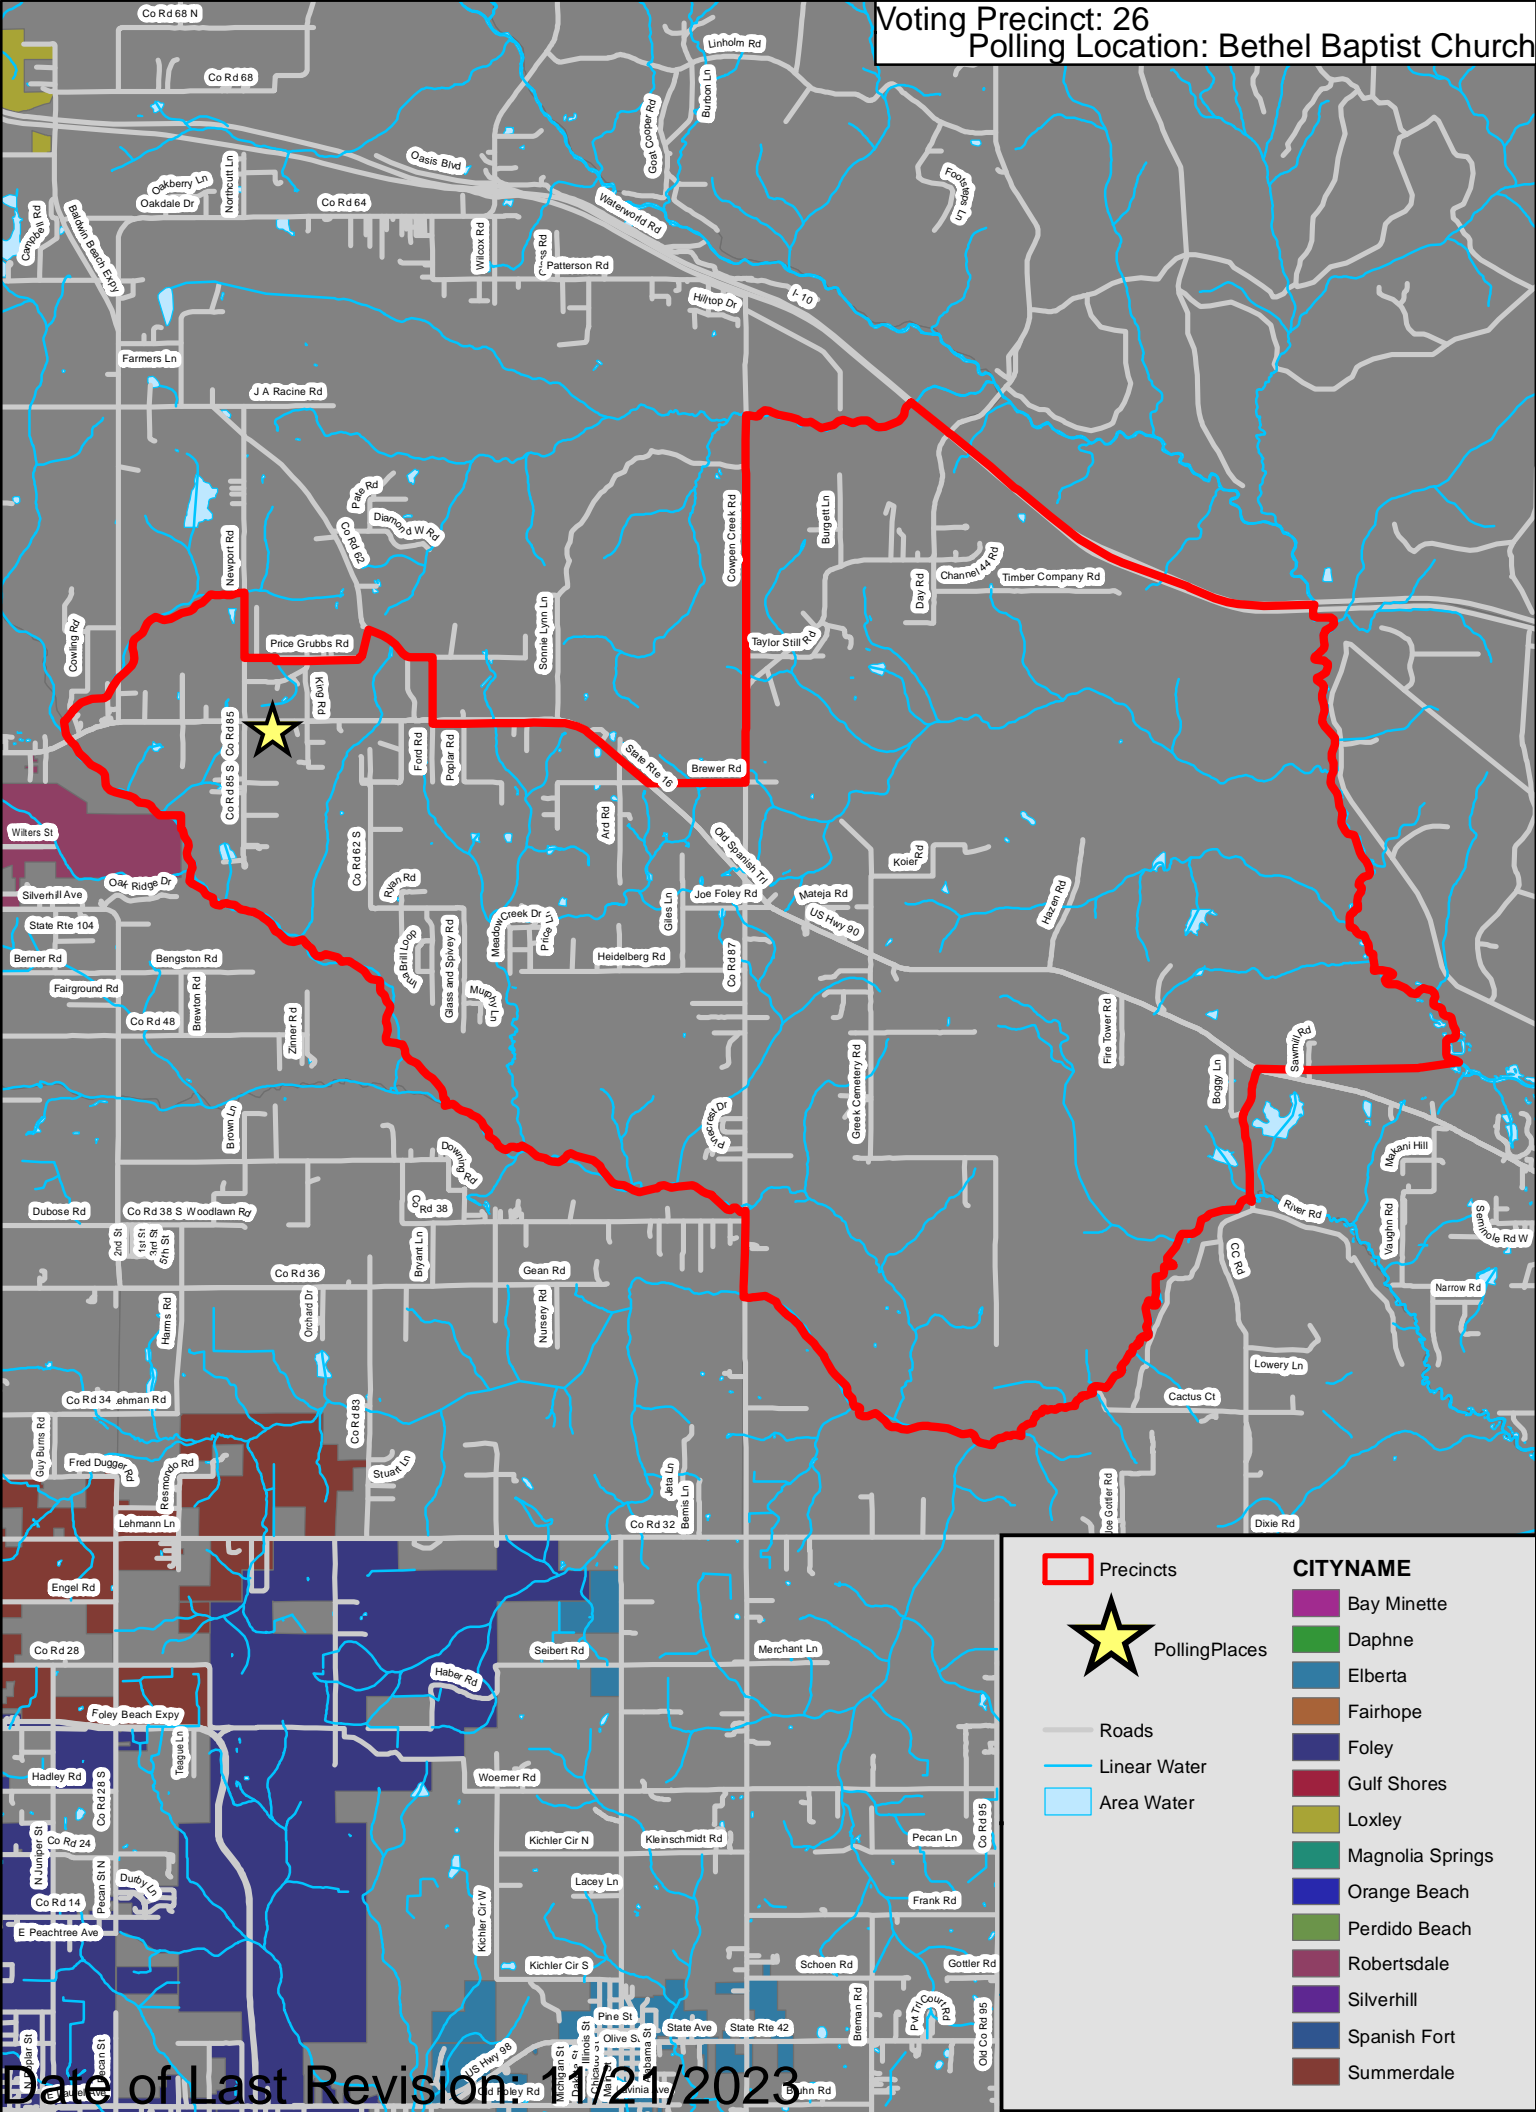

Precincts		CITYNAME Bay Minette
	PollingPlaces		Daphne
	Roads		Elberta
	Linear Water		Fairhope
	Area Water		Foley
			Gulf Shores
			Loxley
			Magnolia Springs
			Orange Beach
			Perdido Beach
			Robertsdale
			Silverhill
			Spanish Fort
			Summerdale