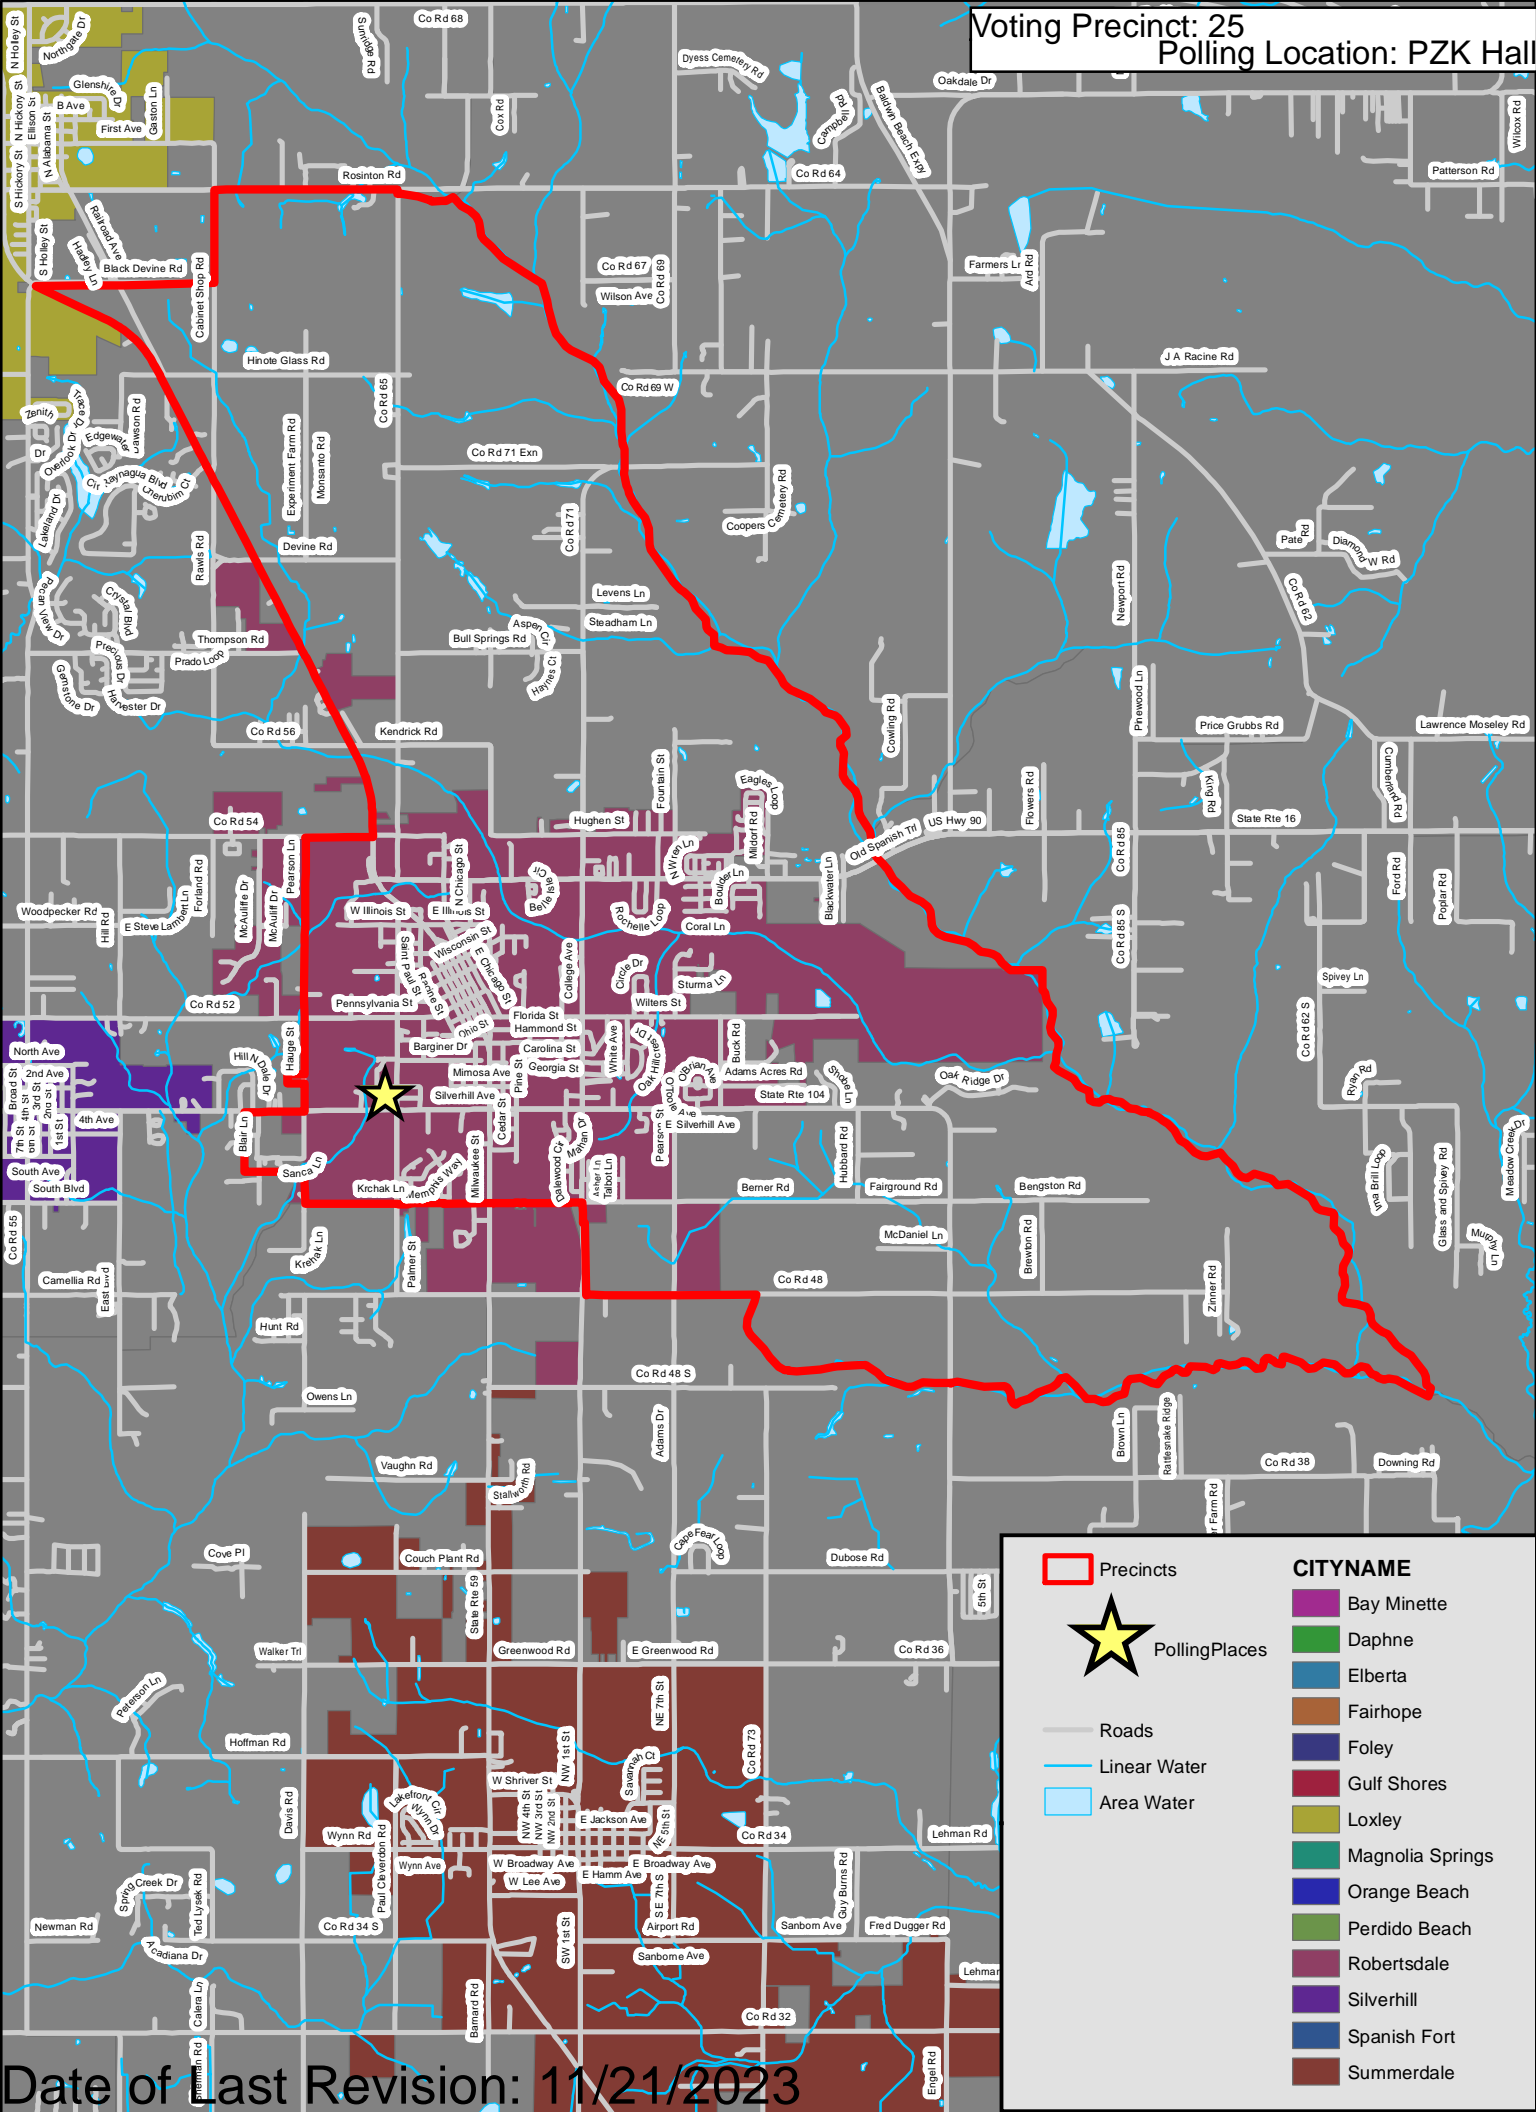

Voting Precinct: 24
Polling Location: Silverhill Community Center

Legend:

- Precincts
- PollingPlaces
- Roads
- Linear Water
- Area Water

CITYNAME

- Bay Minette
- Daphne
- Elberta
- Fairhope
- Foley
- Gulf Shores
- Loxley
- Magnolia Springs
- Orange Beach
- Perdido Beach
- Robertsdale
- Silverhill
- Spanish Fort
- Summerdale