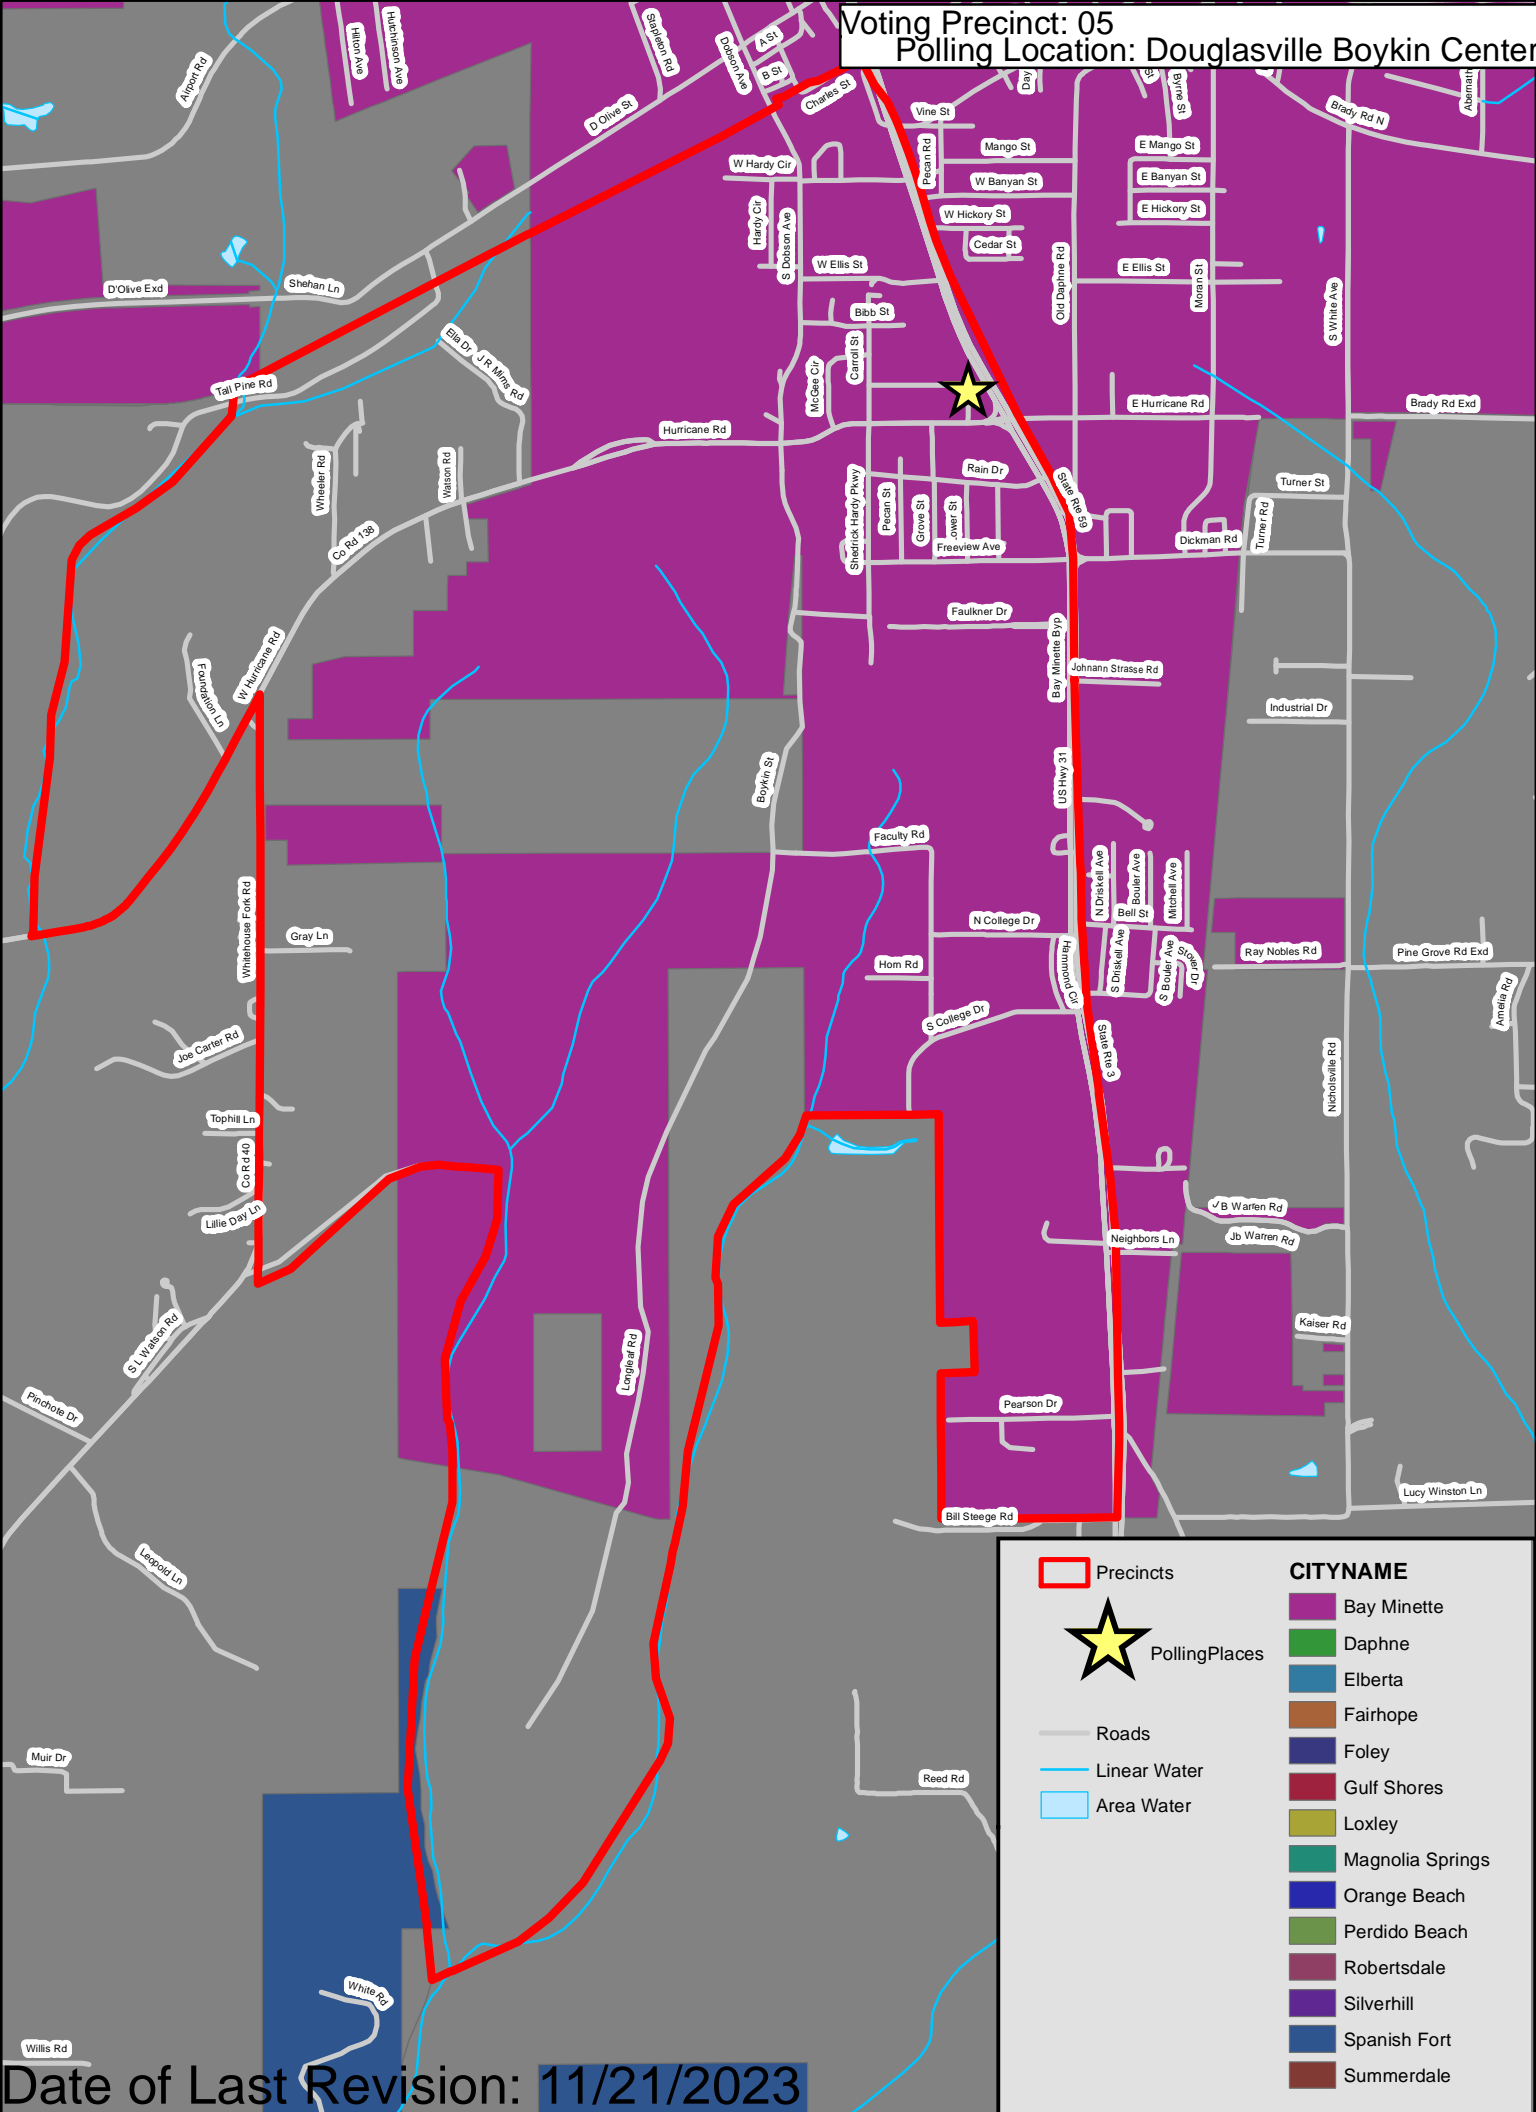

 Precincts	CITYNAME
 PollingPlaces	 Bay Minette
 Roads	 Daphne
 Linear Water	 Elberta
 Area Water	 Fairhope
	 Foley
	 Gulf Shores
	 Loxley
	 Magnolia Springs
	 Orange Beach
	 Perdido Beach
	 Robertsdale
	 Silverhill
	 Spanish Fort
	Summerdale

Voting Precinct: 03
Polling Location: St. Margaret of Scotland Parish Church

	Precincts		CITYNAME Bay Minette
	PollingPlaces		Daphne
	Roads		Elberta
	Linear Water		Fairhope
	Area Water		Foley
			Gulf Shores
			Loxley
			Magnolia Springs
			Orange Beach
			Perdido Beach
			Robertsdale
			Silverhill
			Spanish Fort
			Summerdale

Date of Last Revision: 11/21/2023

	Precincts		CITYNAME Bay Minette
	PollingPlaces		Daphne
	Roads		Elberta
	Linear Water		Fairhope
	Area Water		Foley
			Gulf Shores
			Loxley
			Magnolia Springs
			Orange Beach
			Perdido Beach
			Robertsdale
			Silverhill
			Spanish Fort
			Summerdale

Voting Precinct: 05
Polling Location: Douglasville Boykin Center

 Precincts	CITYNAME
 PollingPlaces	 Bay Minette
 Roads	 Daphne
 Linear Water	 Elberta
 Area Water	 Fairhope
	 Foley
	 Gulf Shores
	 Loxley
	 Magnolia Springs
	 Orange Beach
	 Perdido Beach
	 Robertsdale
	 Silverhill
	 Spanish Fort
	 Summerdale