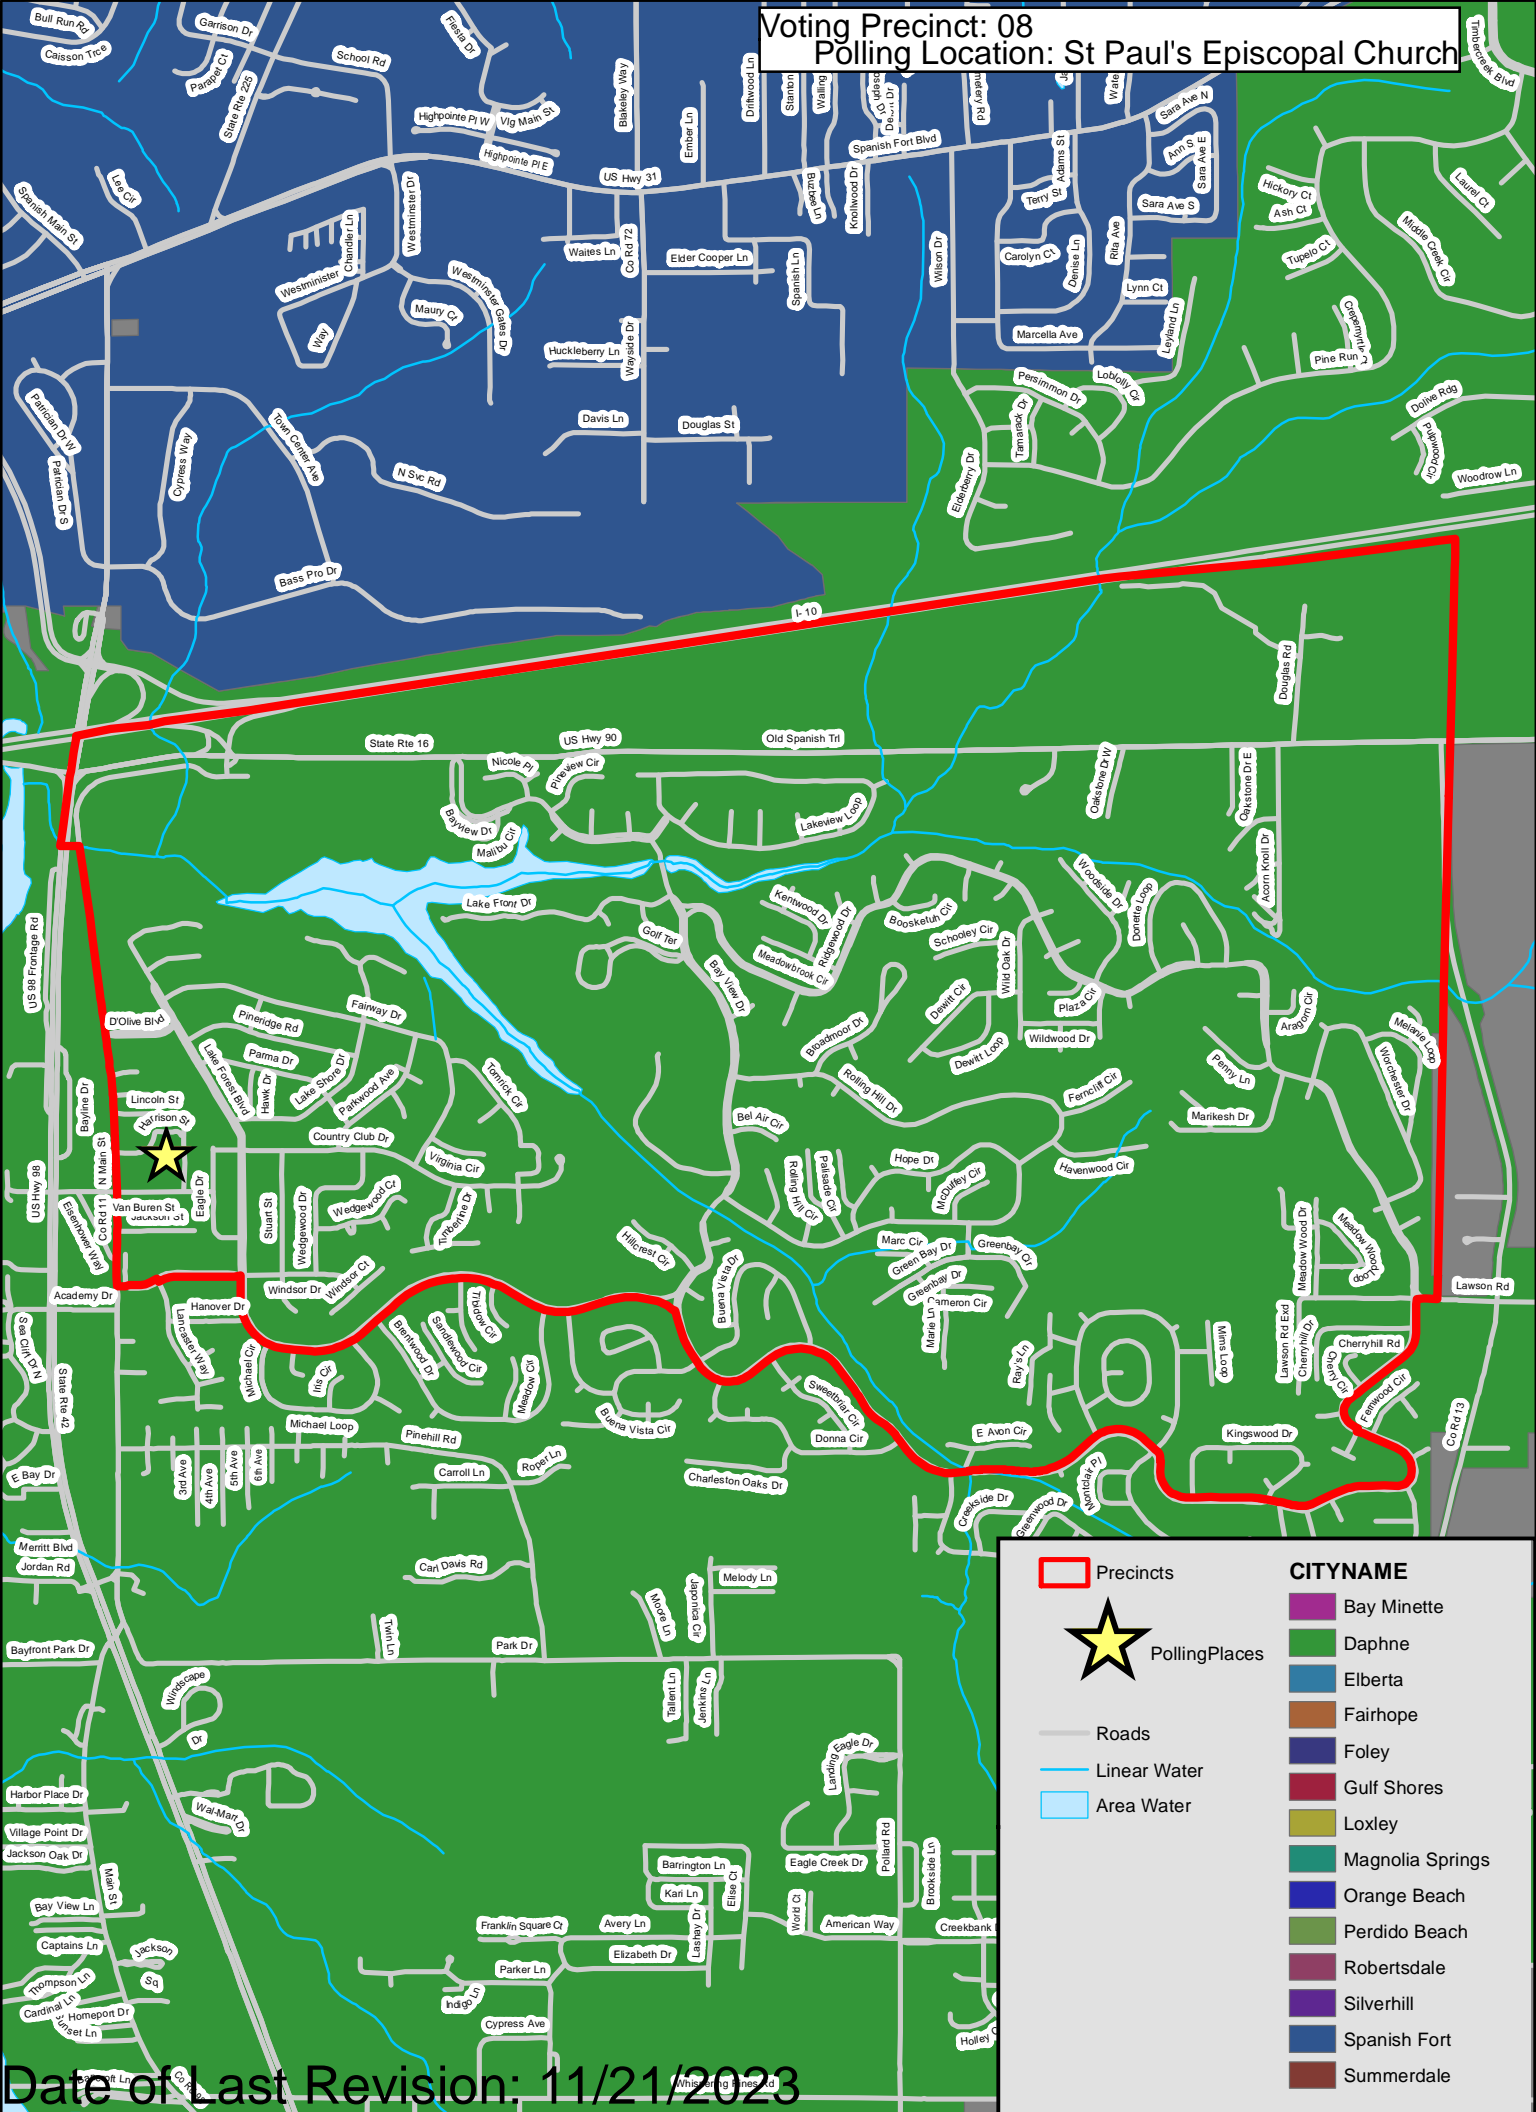

Voting Precinct: 08
Polling Location: St Paul's Episcopal Church

	Precincts		CITYNAME Bay Minette
	PollingPlaces		Daphne
	Roads		Elberta
	Linear Water		Fairhope
	Area Water		Foley
			Gulf Shores
			Loxley
			Magnolia Springs
			Orange Beach
			Perdido Beach
			Robertsdale
			Silverhill
			Spanish Fort
			Summerdale

Date of Last Revision: 11/21/2023