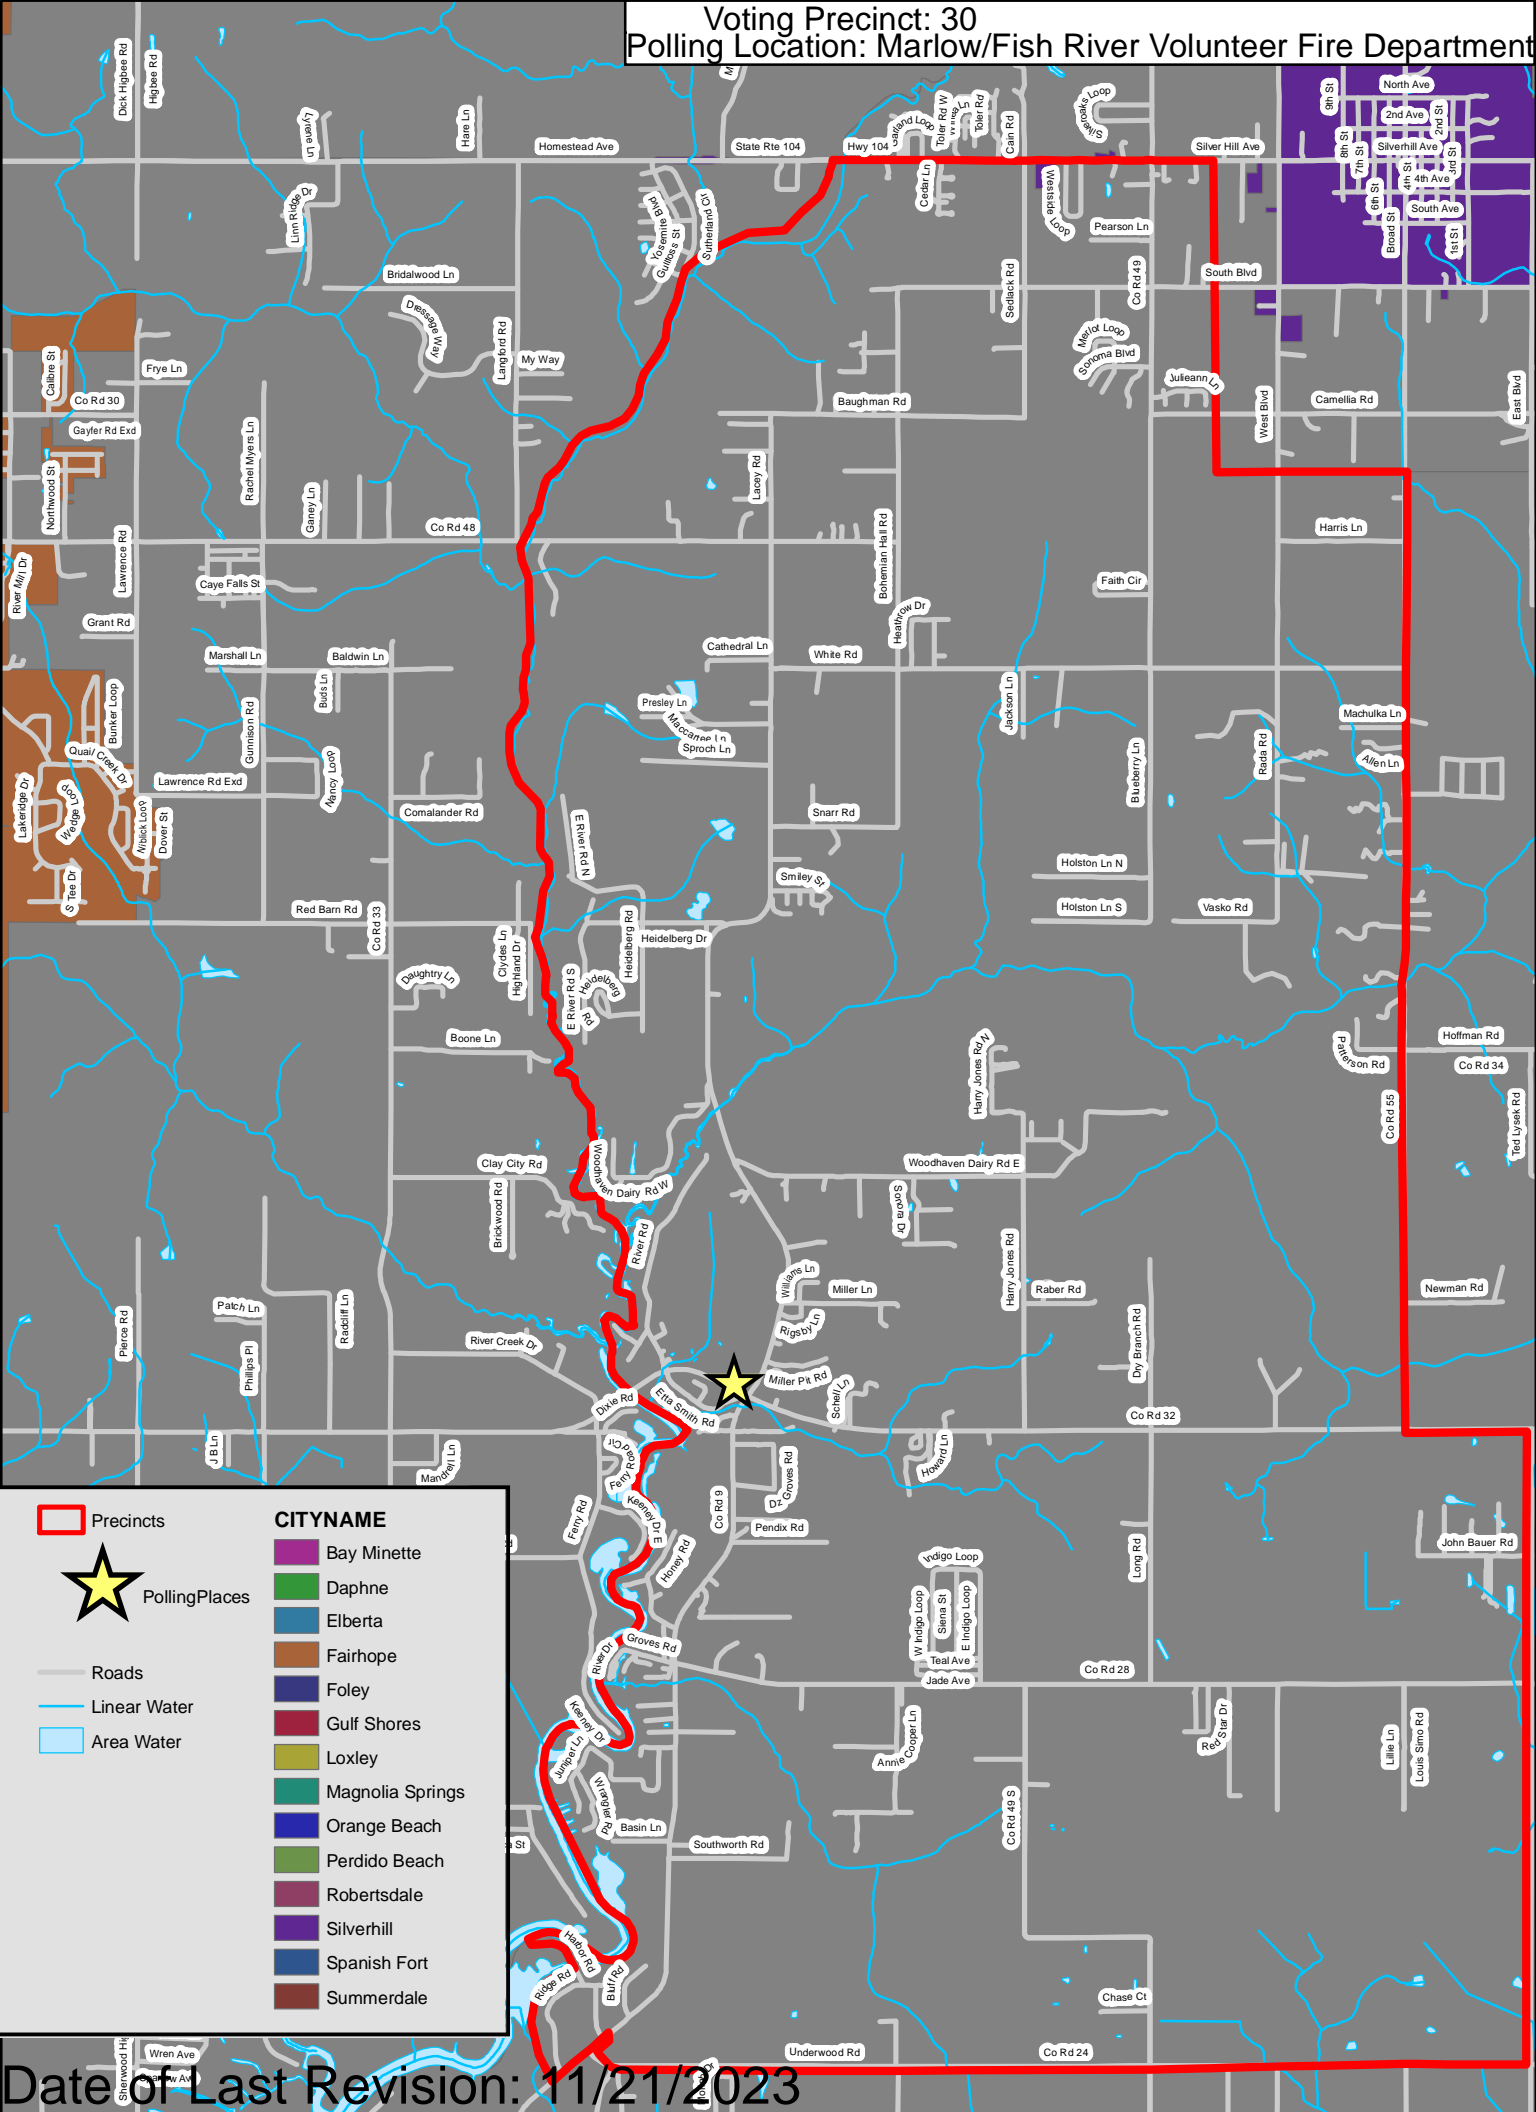

Voting Precinct: 30 Polling Location: Marlow/Fish River Volunteer Fire Department

	Precincts	CITYNAME
	PollingPlaces	Bay Minette
	Roads	Daphne
	Linear Water	Elberta
	Area Water	Fairhope
		Foley
		Gulf Shores
		Loxley
		Magnolia Springs
		Orange Beach
		Perdido Beach
		Robertsdale
		Silverhill
		Spanish Fort
		Summerdale

Date of Last Revision: 11/21/2023