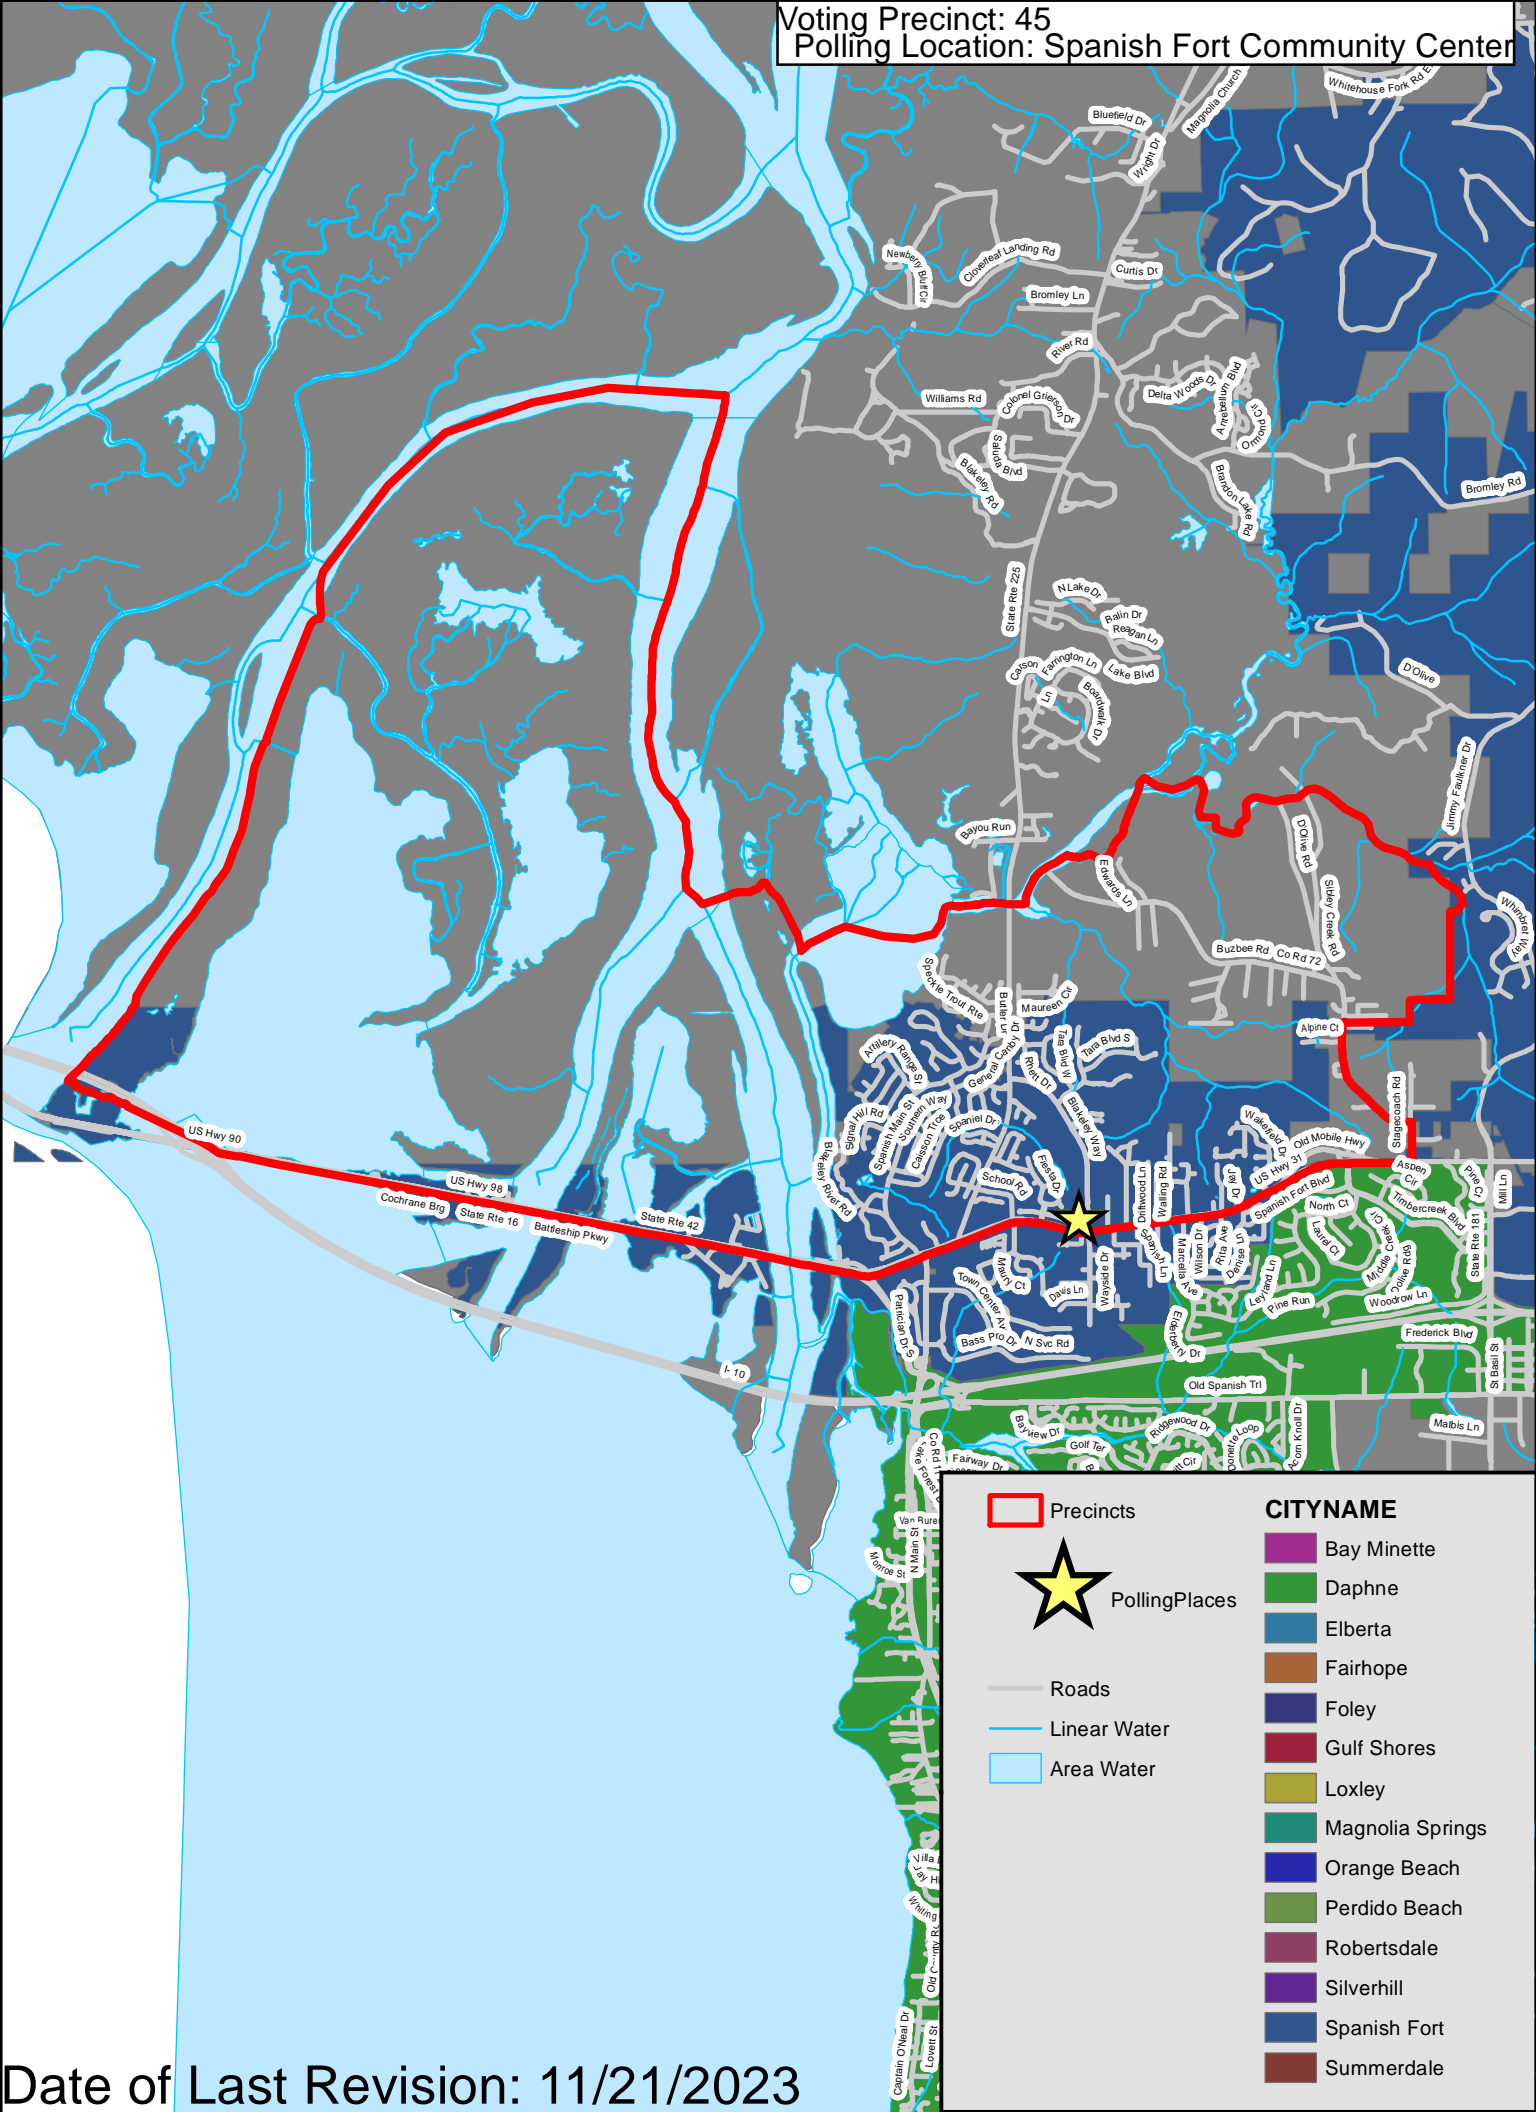

CITYNAME	
█	Bay Minette
█	Daphne
█	Elberta
█	Fairhope
█	Foley
█	Gulf Shores
█	Loxley
█	Magnolia Springs
█	Orange Beach
█	Perdido Beach
█	Robertsdale
█	Silverhill
█	Spanish Fort
█	Summerdale

▭	Precincts
★	PollingPlaces
—	Roads
—	Linear Water
▭	Area Water