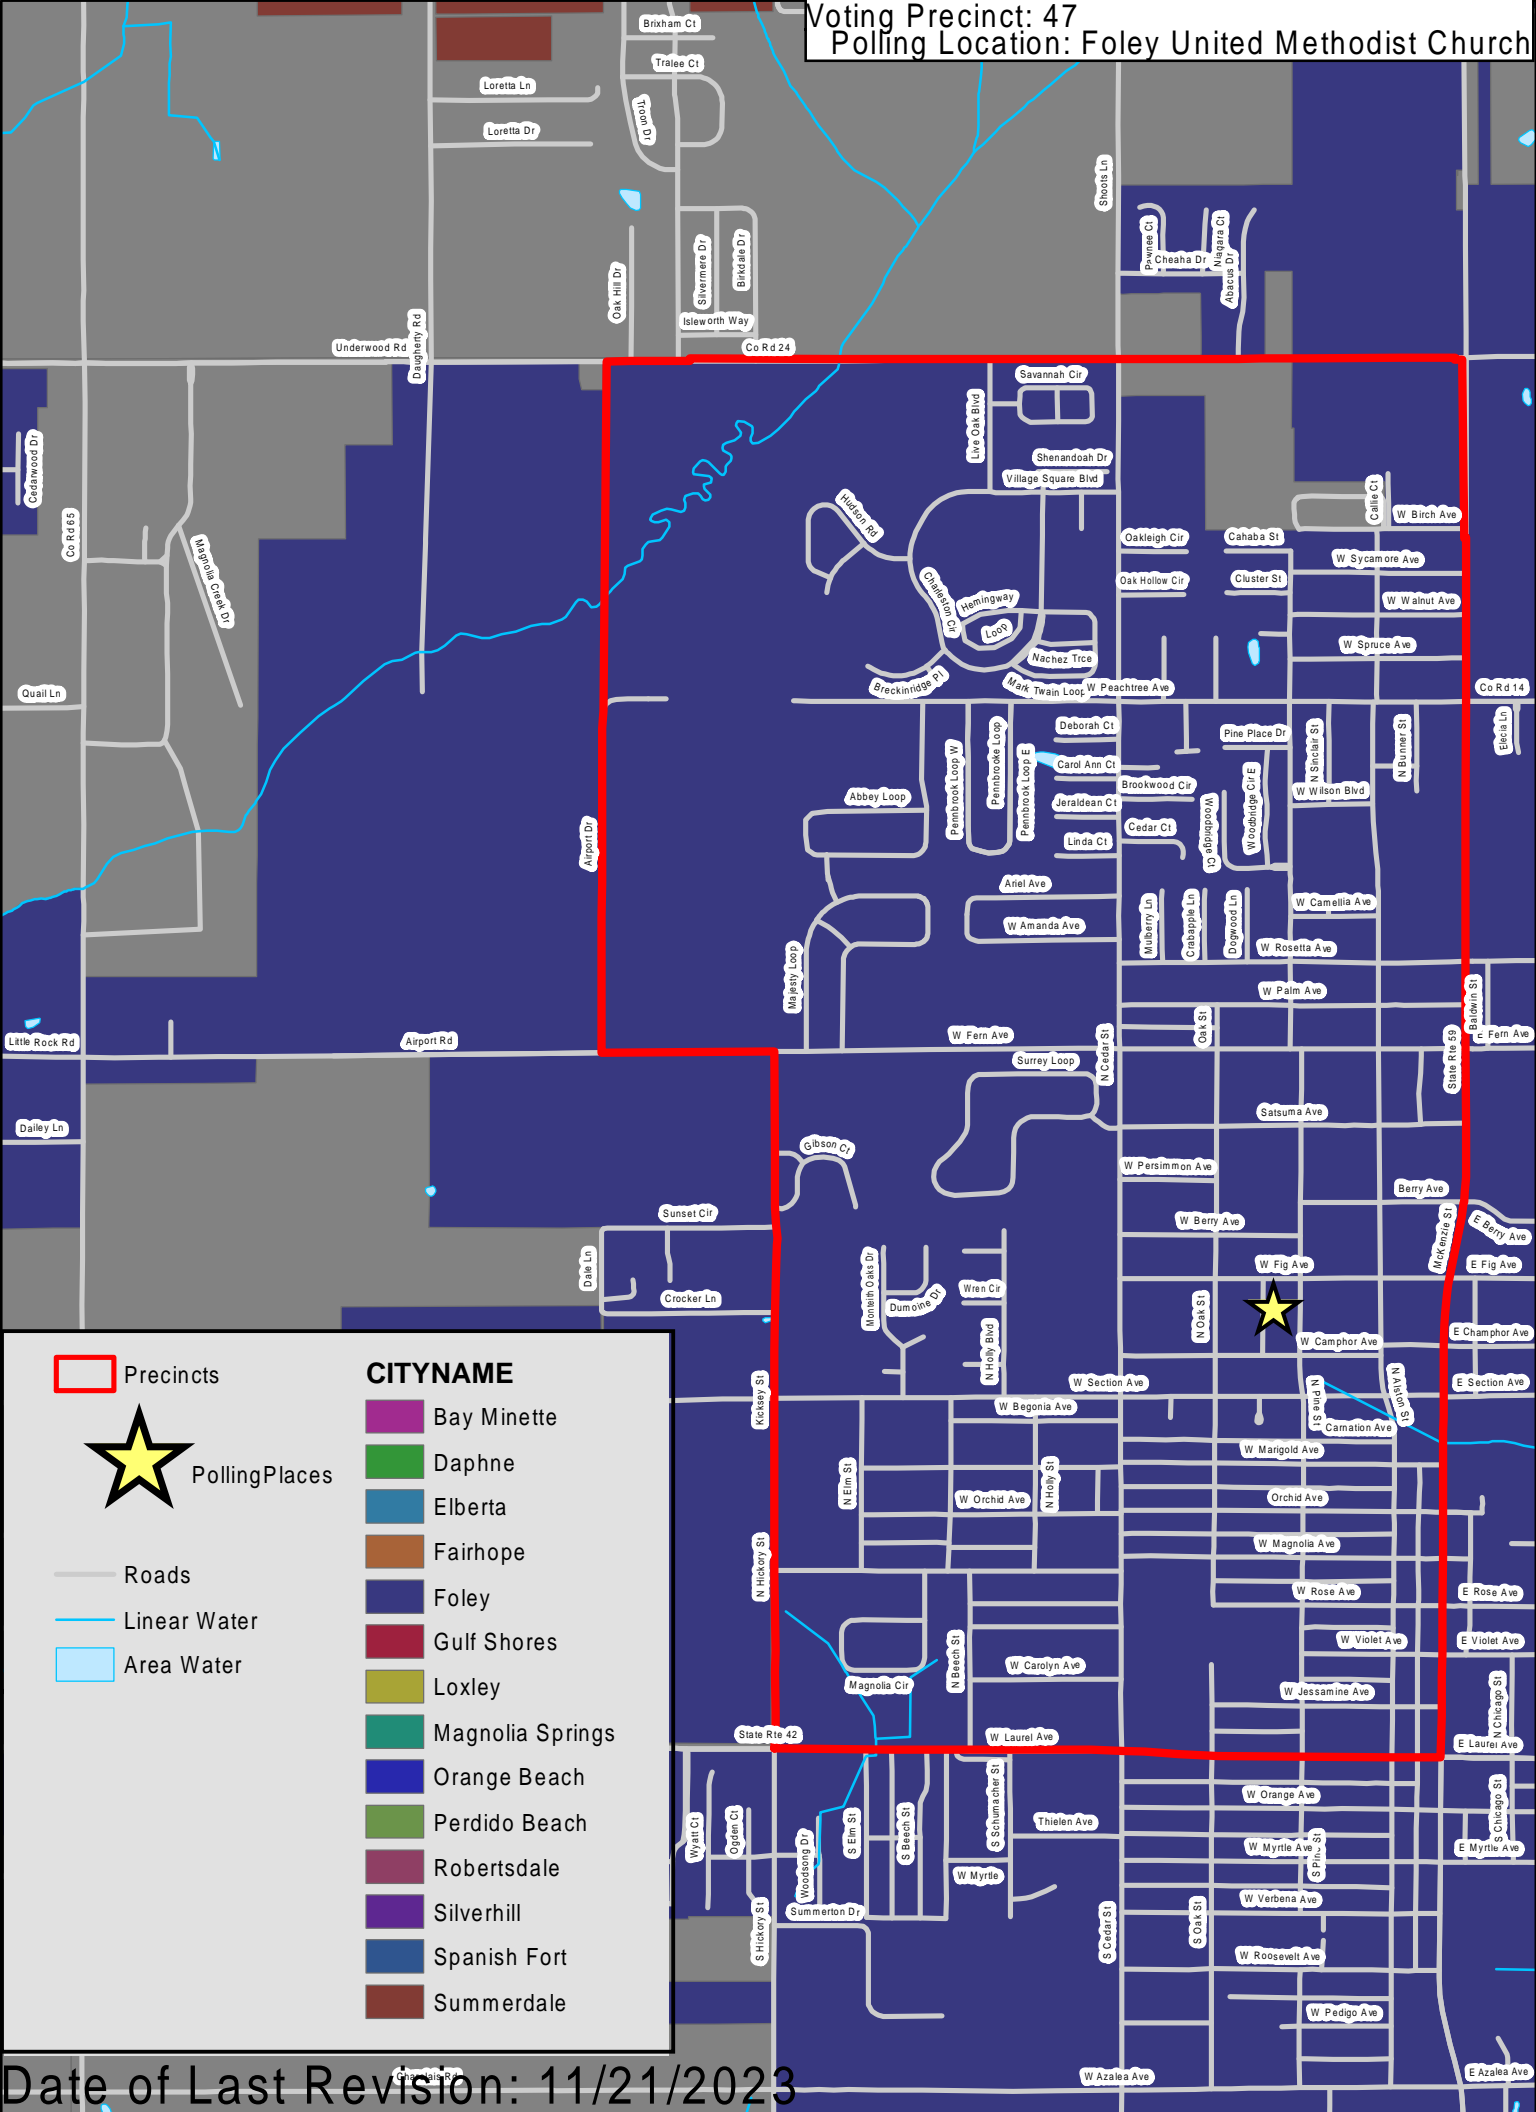

Precincts	CITYNAME
	PollingPlaces	Bay Minette
	Roads	Daphne
	Linear Water	Elberta
	Area Water	Fairhope
		Foley
		Gulf Shores
		Loxley
		Magnolia Springs
		Orange Beach
		Perdido Beach
		Robertsdale
		Silverhill
		Spanish Fort
		Summerdale