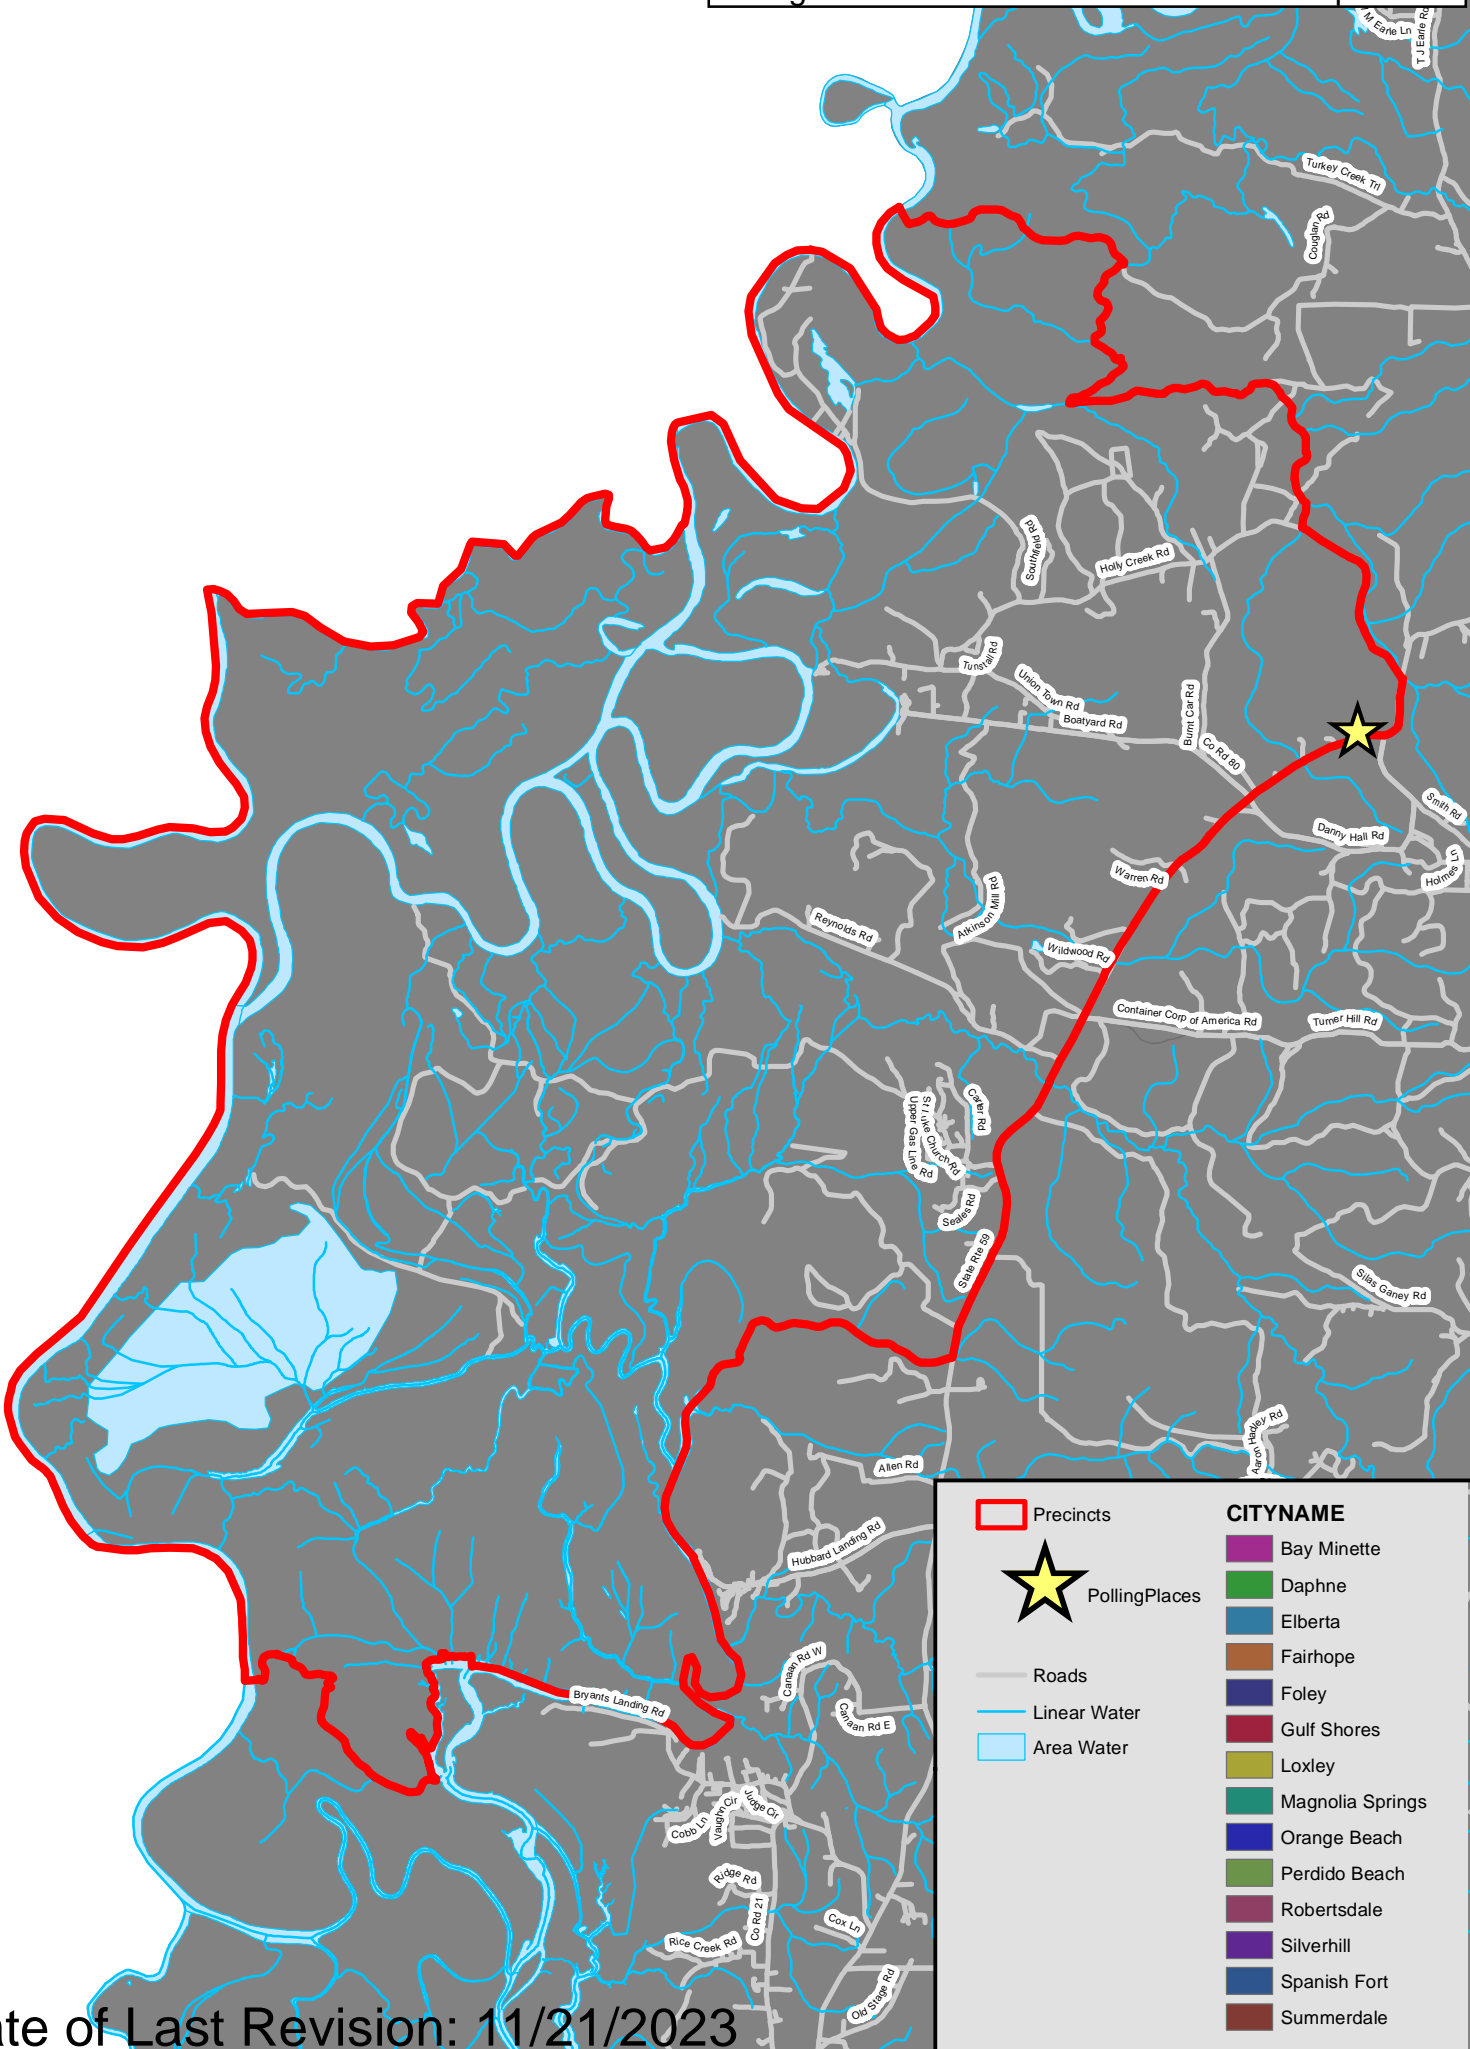

Precincts	CITYNAME
PollingPlaces	Bay Minette
Roads	Daphne
Linear Water	Elberta
Area Water	Fairhope
	Foley
	Gulf Shores
	Loxley
	Magnolia Springs
	Orange Beach
	Perdido Beach
	Robertsdale
	Silverhill
	Spanish Fort
	Summerdale