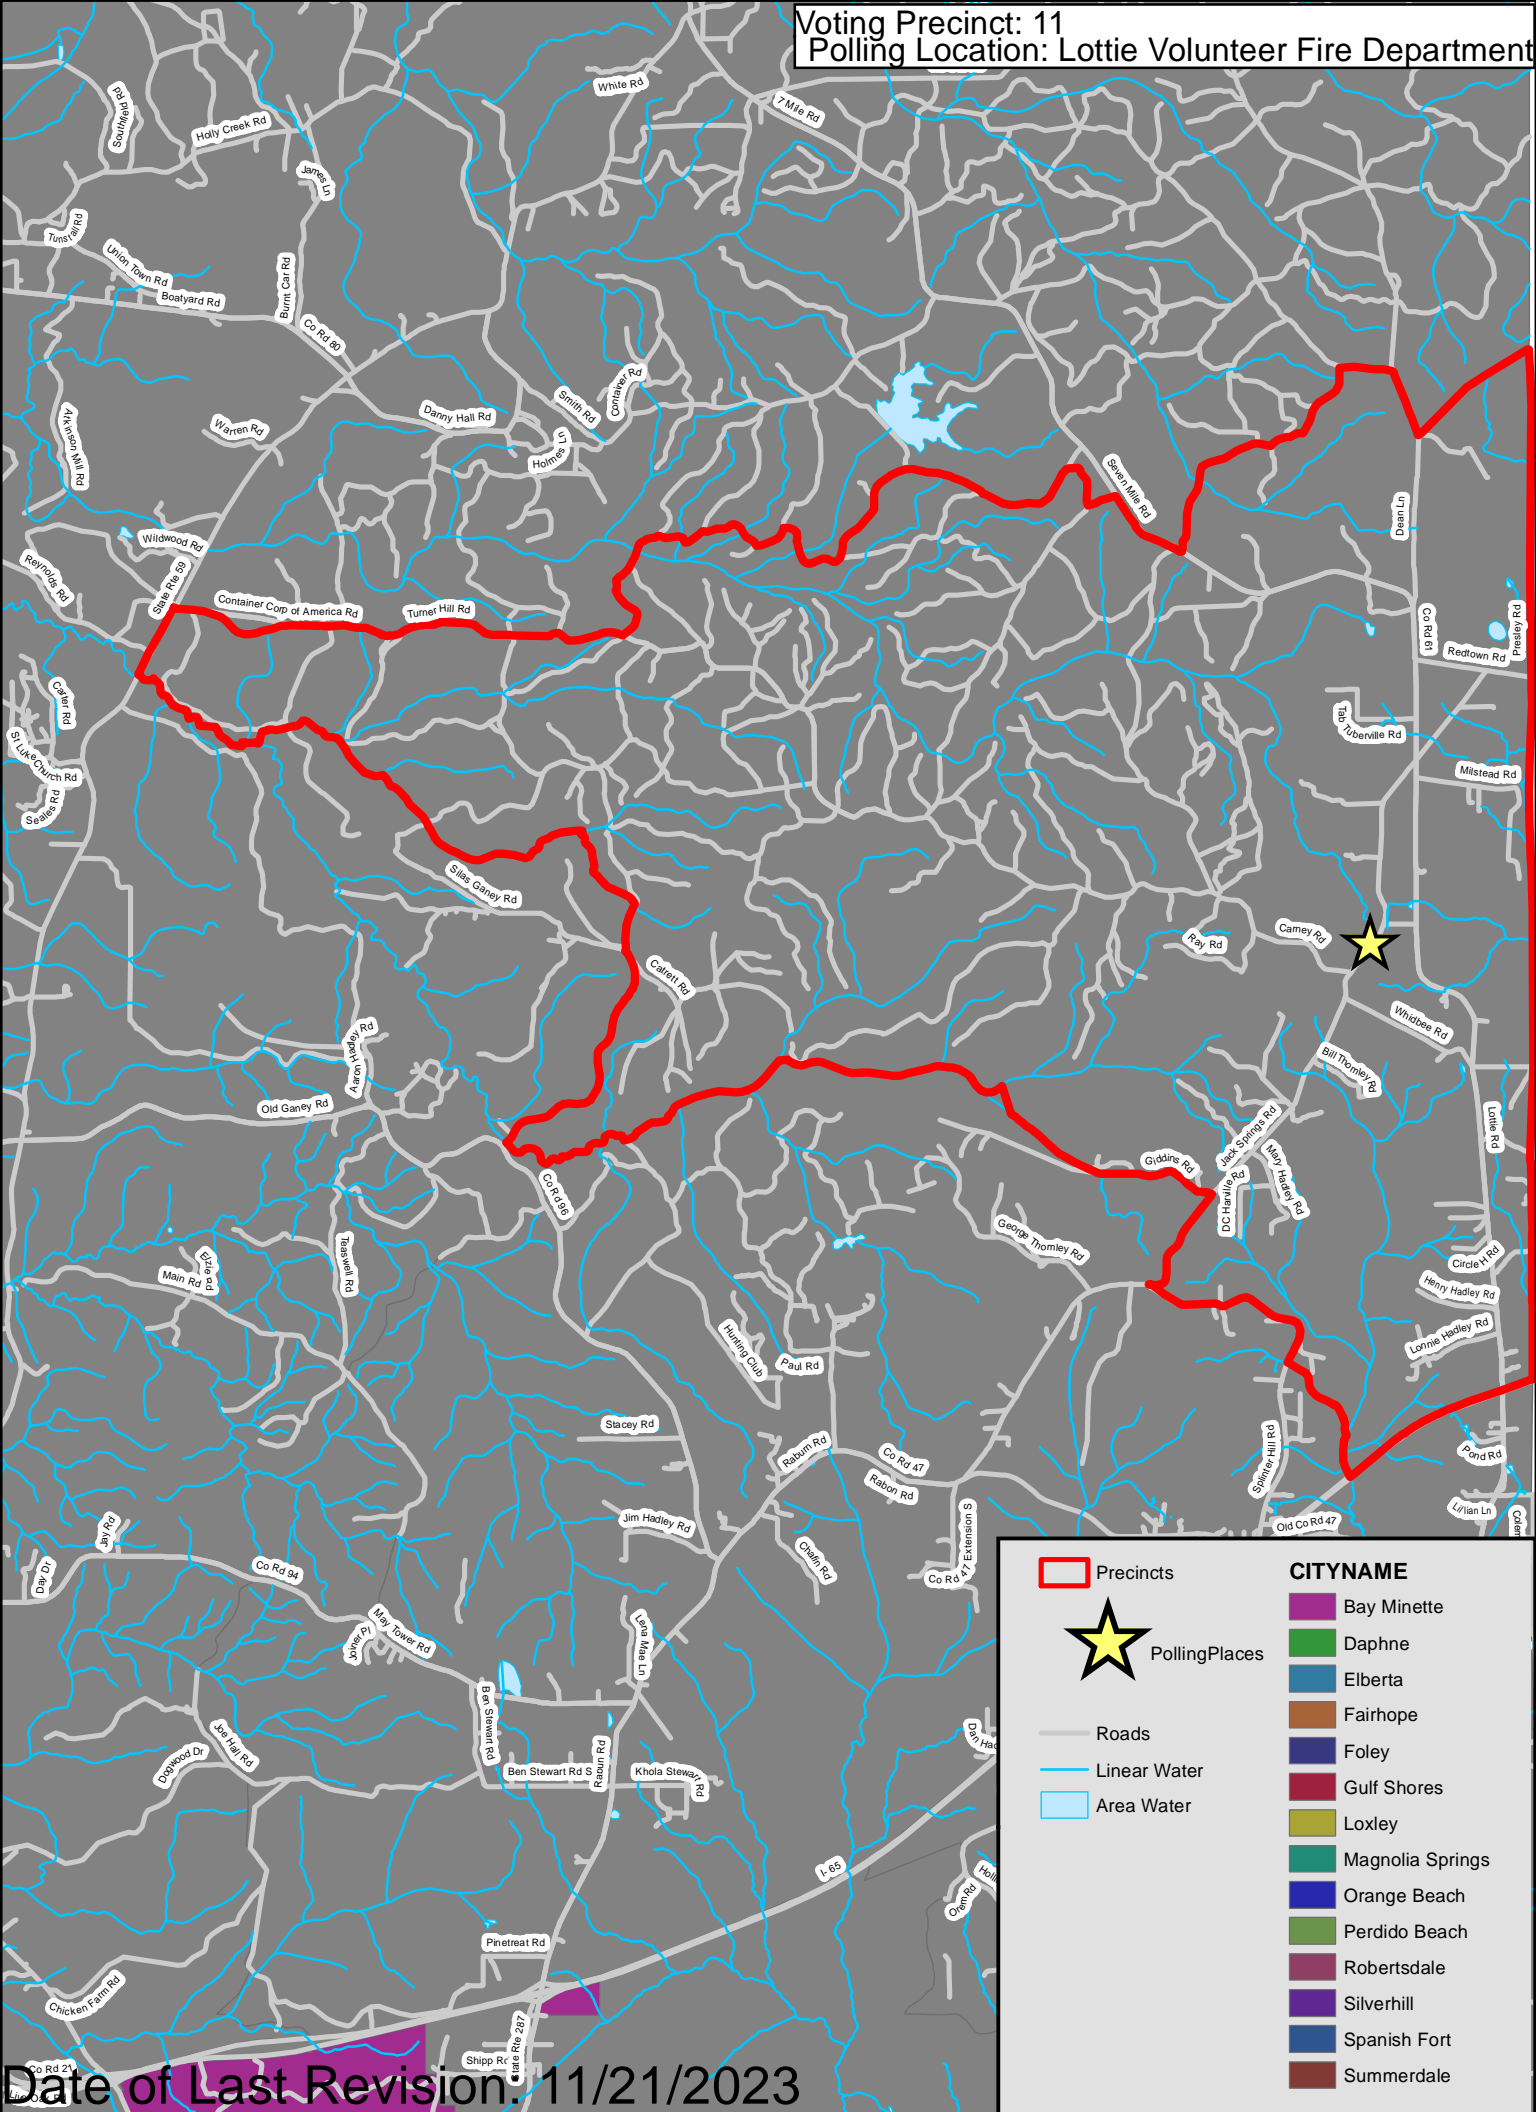

Precincts	CITYNAME
	PollingPlaces	Bay Minette
	Roads	Daphne
	Linear Water	Elberta
	Area Water	Fairhope
		Foley
		Gulf Shores
		Loxley
		Magnolia Springs
		Orange Beach
		Perdido Beach
		Robertsdale
		Silverhill
		Spanish Fort
		Summerdale