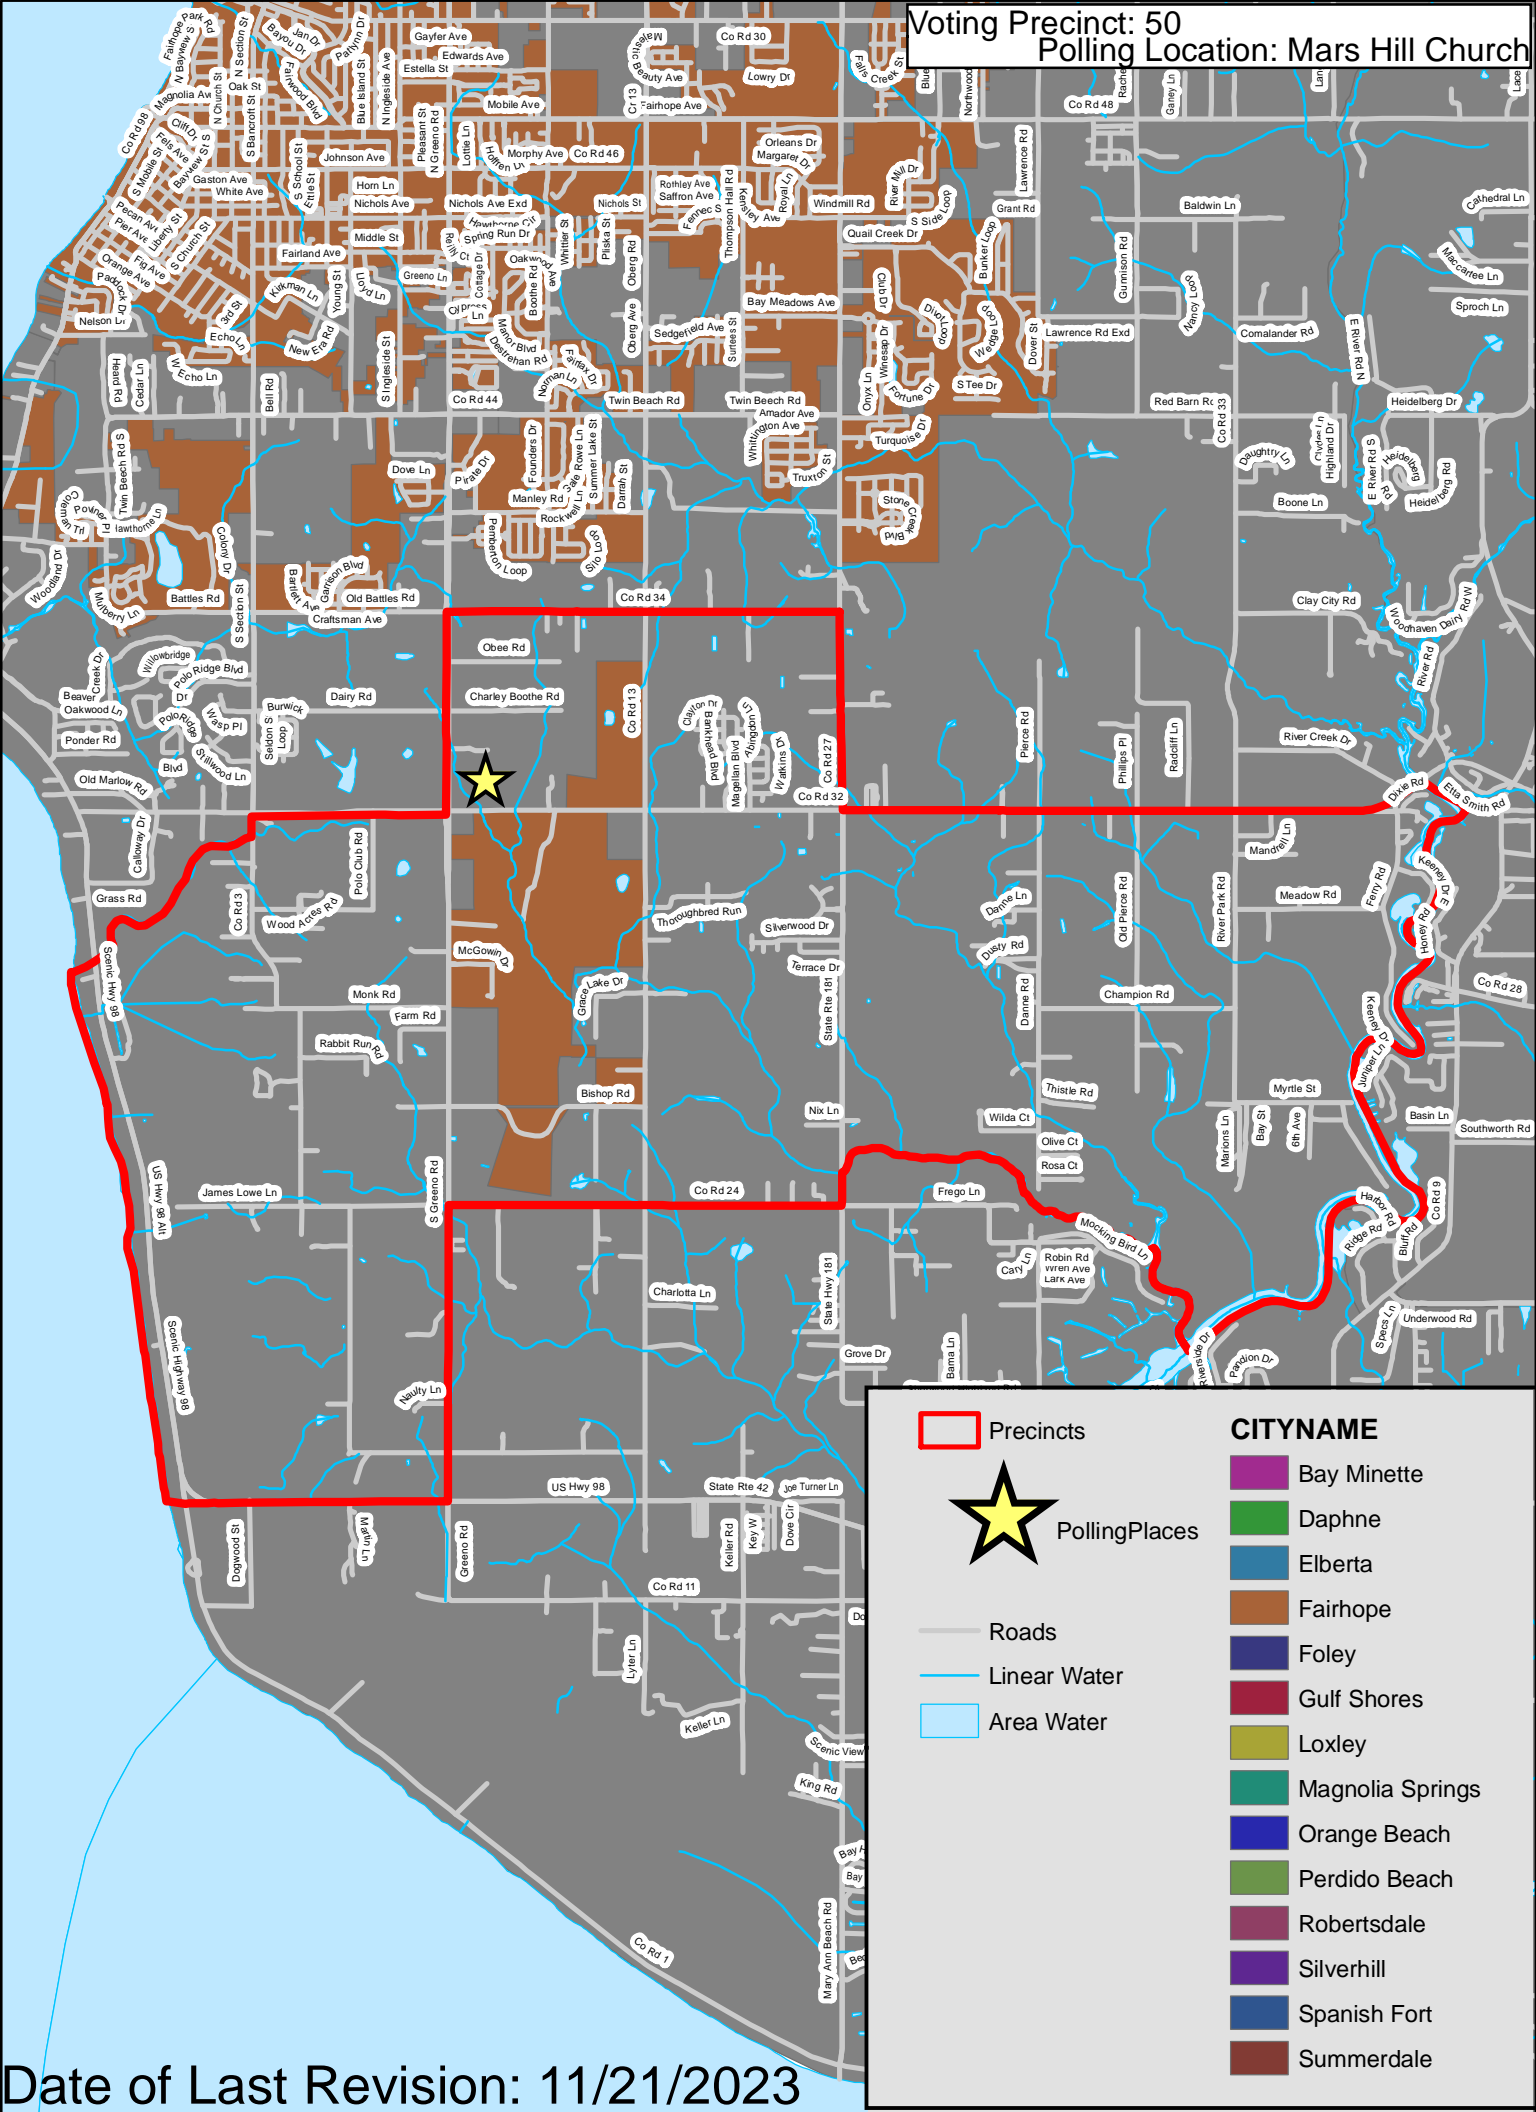

Precincts	CITYNAME
	PollingPlaces	Bay Minette
	Roads	Daphne
	Linear Water	Elberta
	Area Water	Fairhope
		Foley
		Gulf Shores
		Loxley
		Magnolia Springs
		Orange Beach
		Perdido Beach
		Robertsdale
		Silverhill
		Spanish Fort
		Summerdale