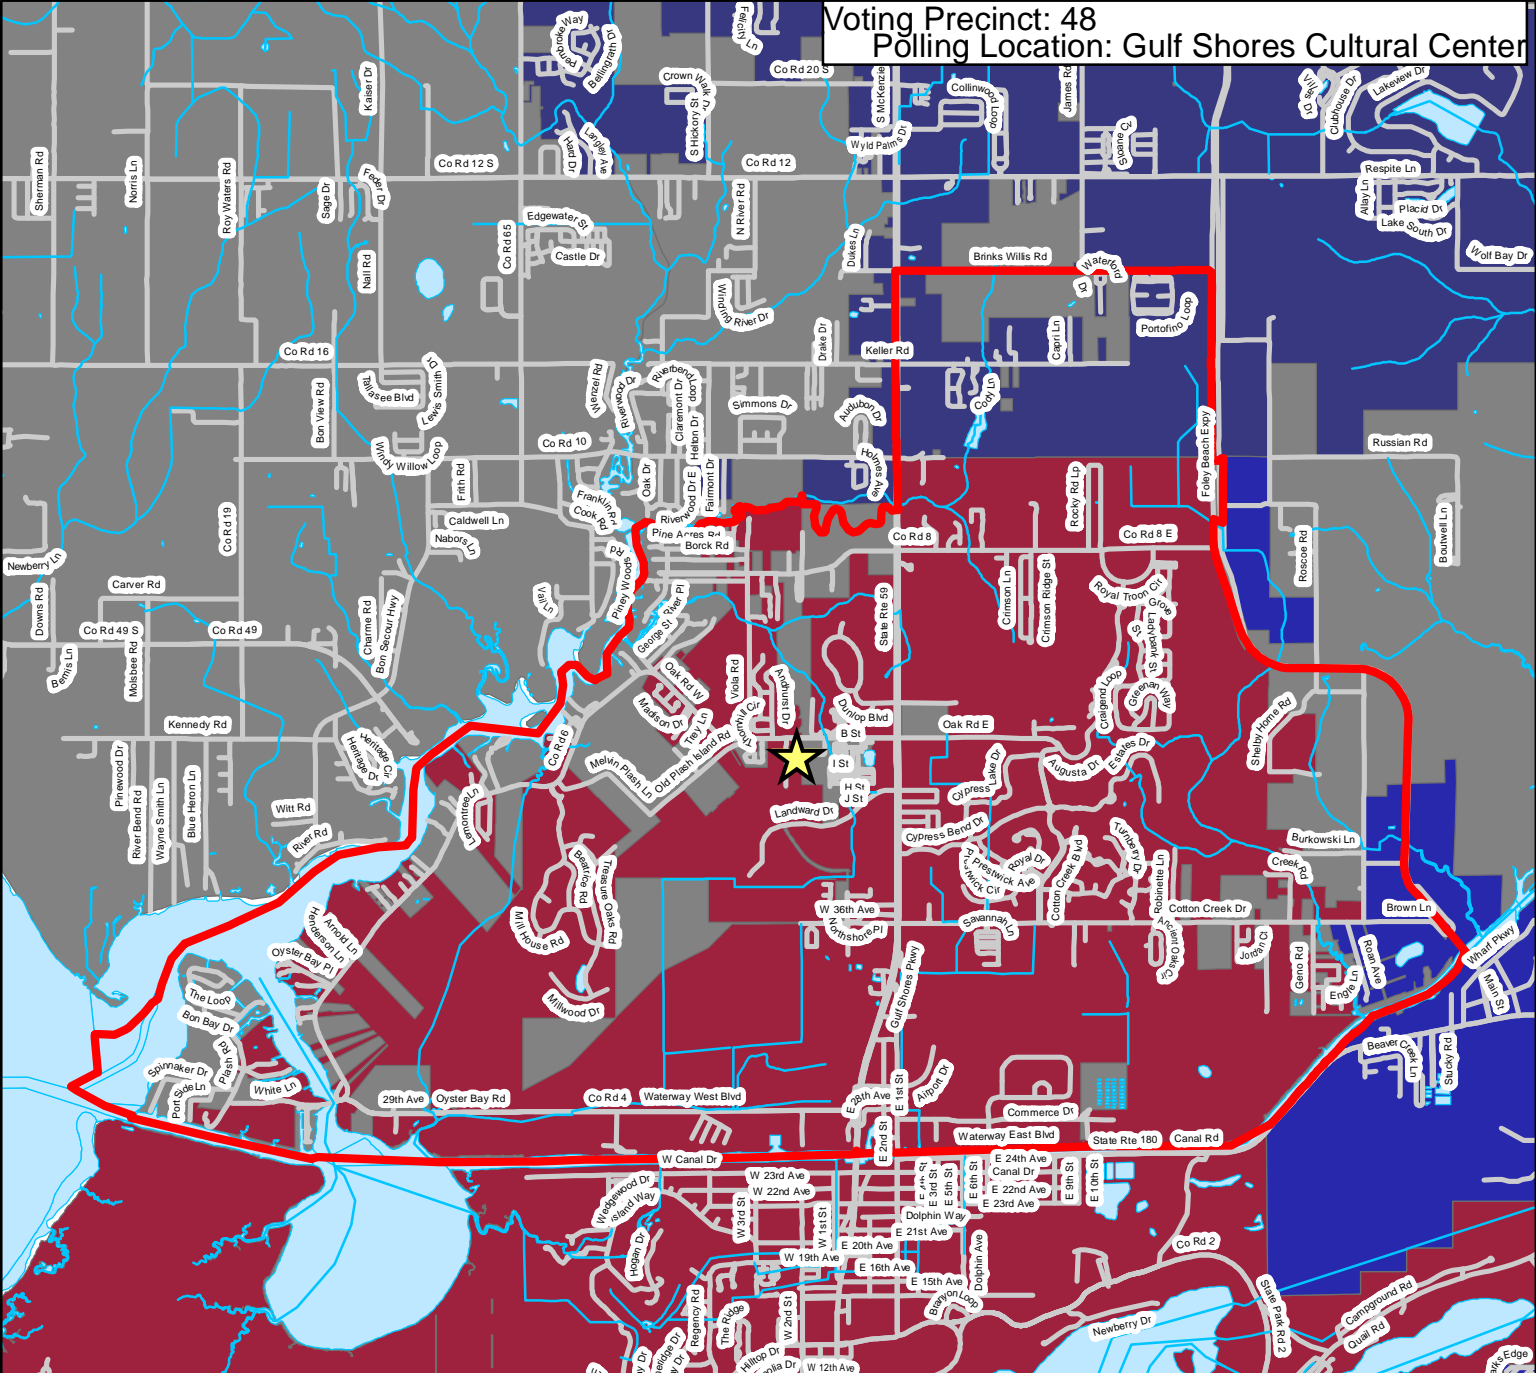

Voting Precinct: 48
Polling Location: Gulf Shores Cultural Center

	Precincts	CITYNAME
	PollingPlaces	Bay Minette
	Roads	Daphne
	Linear Water	Elberta
	Area Water	Fairhope
		Foley
		Gulf Shores
		Loxley
		Magnolia Springs
		Orange Beach
		Perdido Beach
		Robertsdale
		Silverhill
		Spanish Fort
		Summerdale