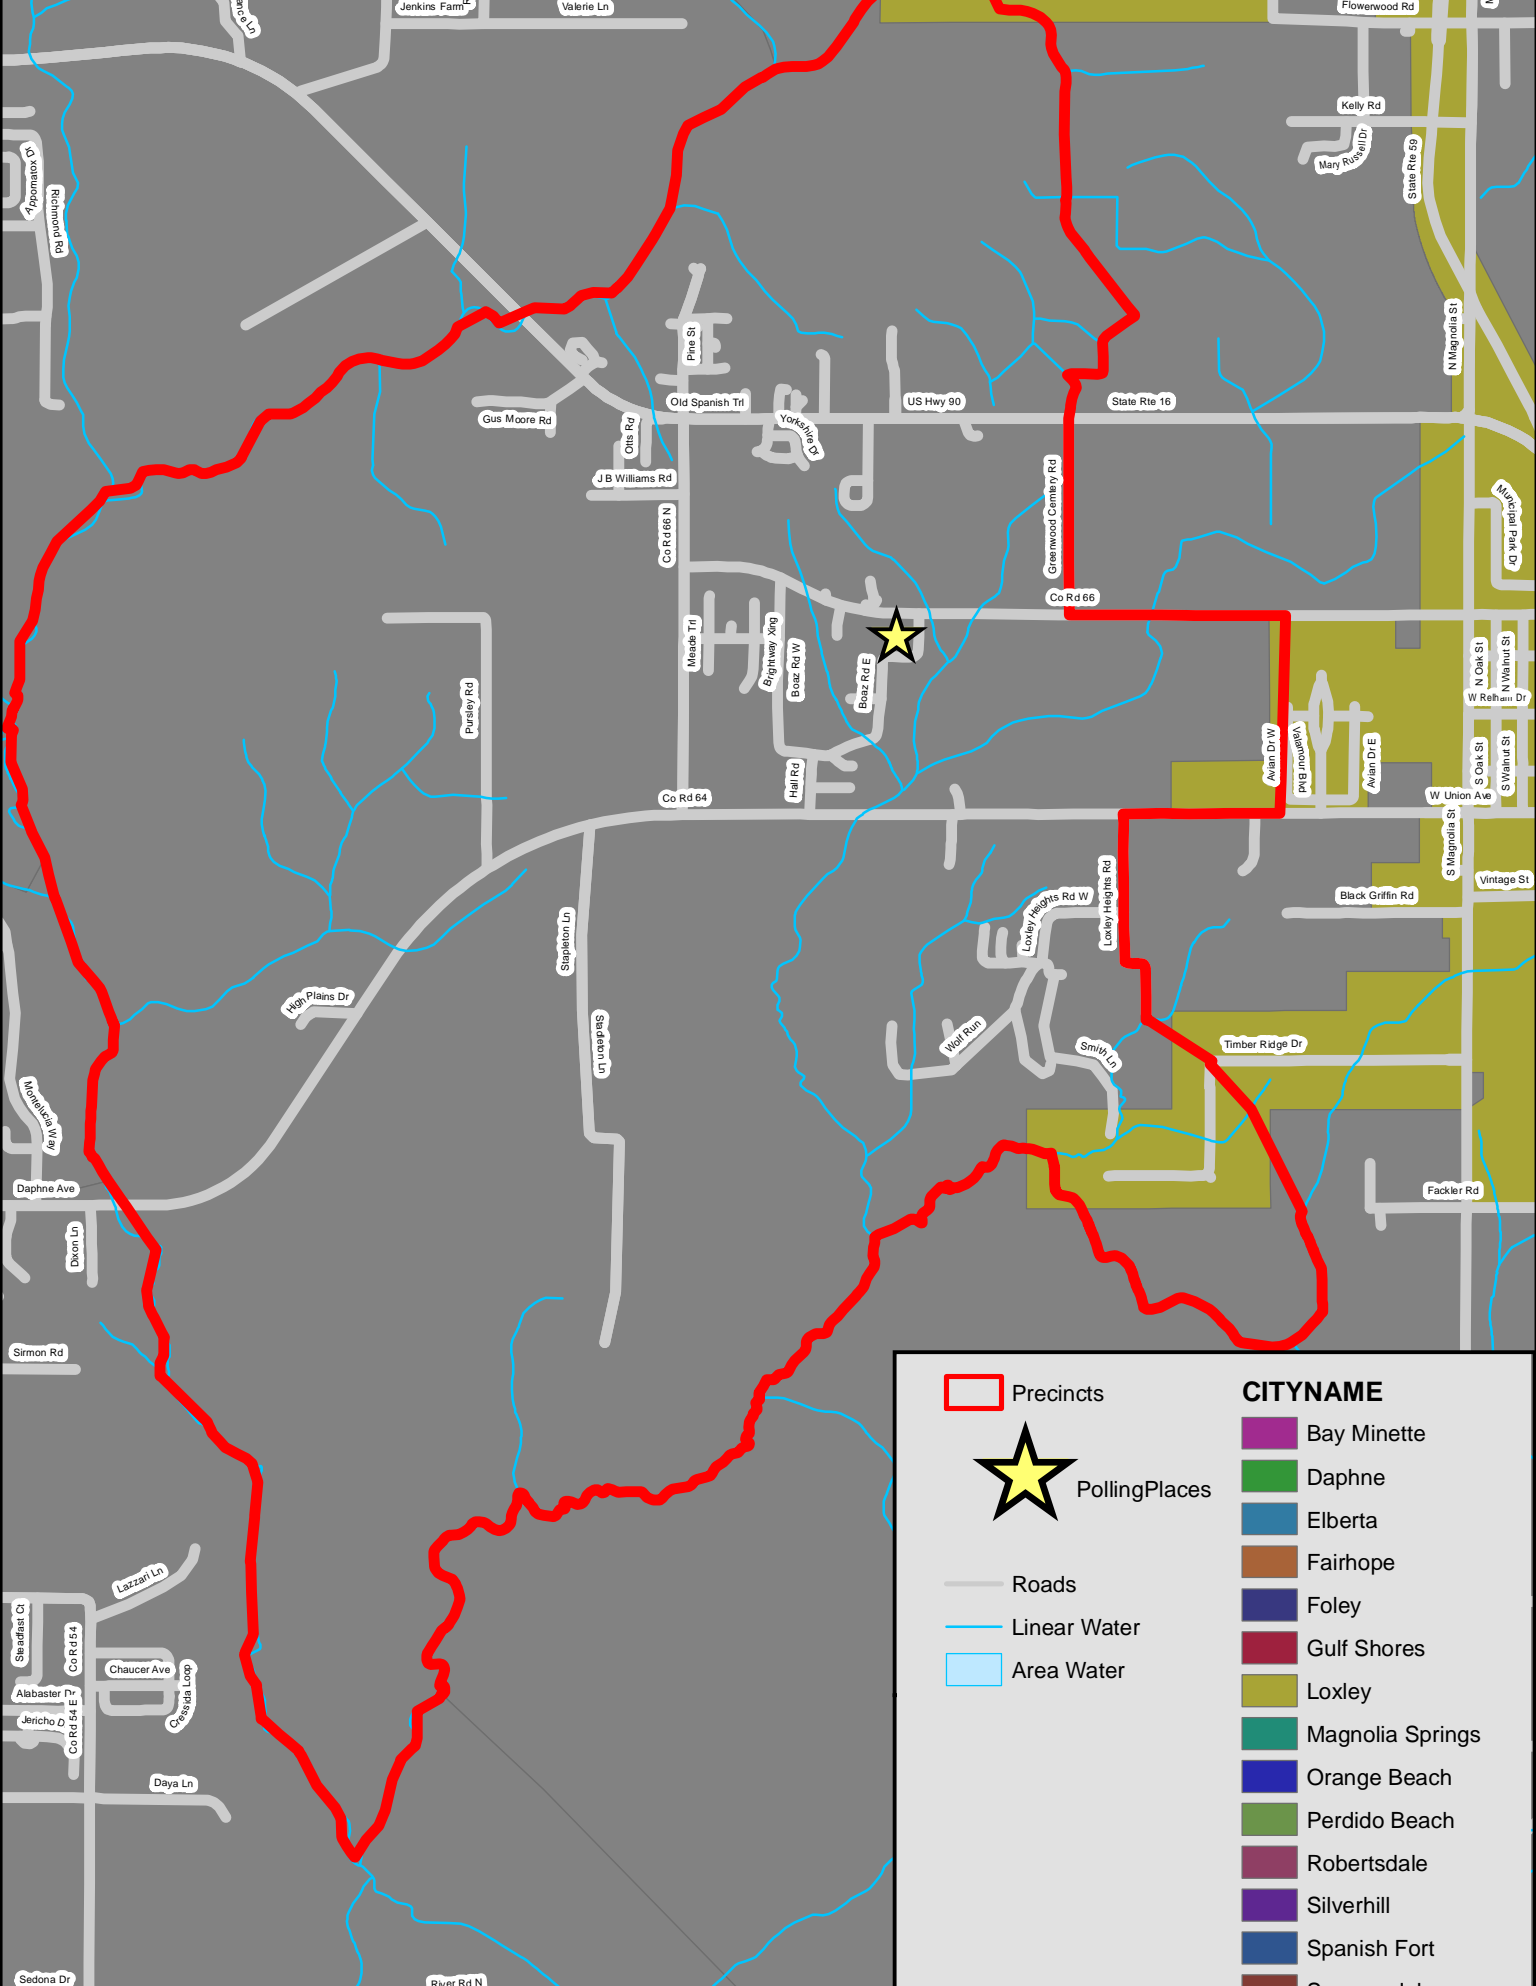

Precincts	CITYNAME
	PollingPlaces	Bay Minette
	Roads	Daphne
	Linear Water	Elberta
	Area Water	Fairhope
		Foley
		Gulf Shores
		Loxley
		Magnolia Springs
		Orange Beach
		Perdido Beach
		Robertsdale
		Silverhill
		Spanish Fort
		Summerdale