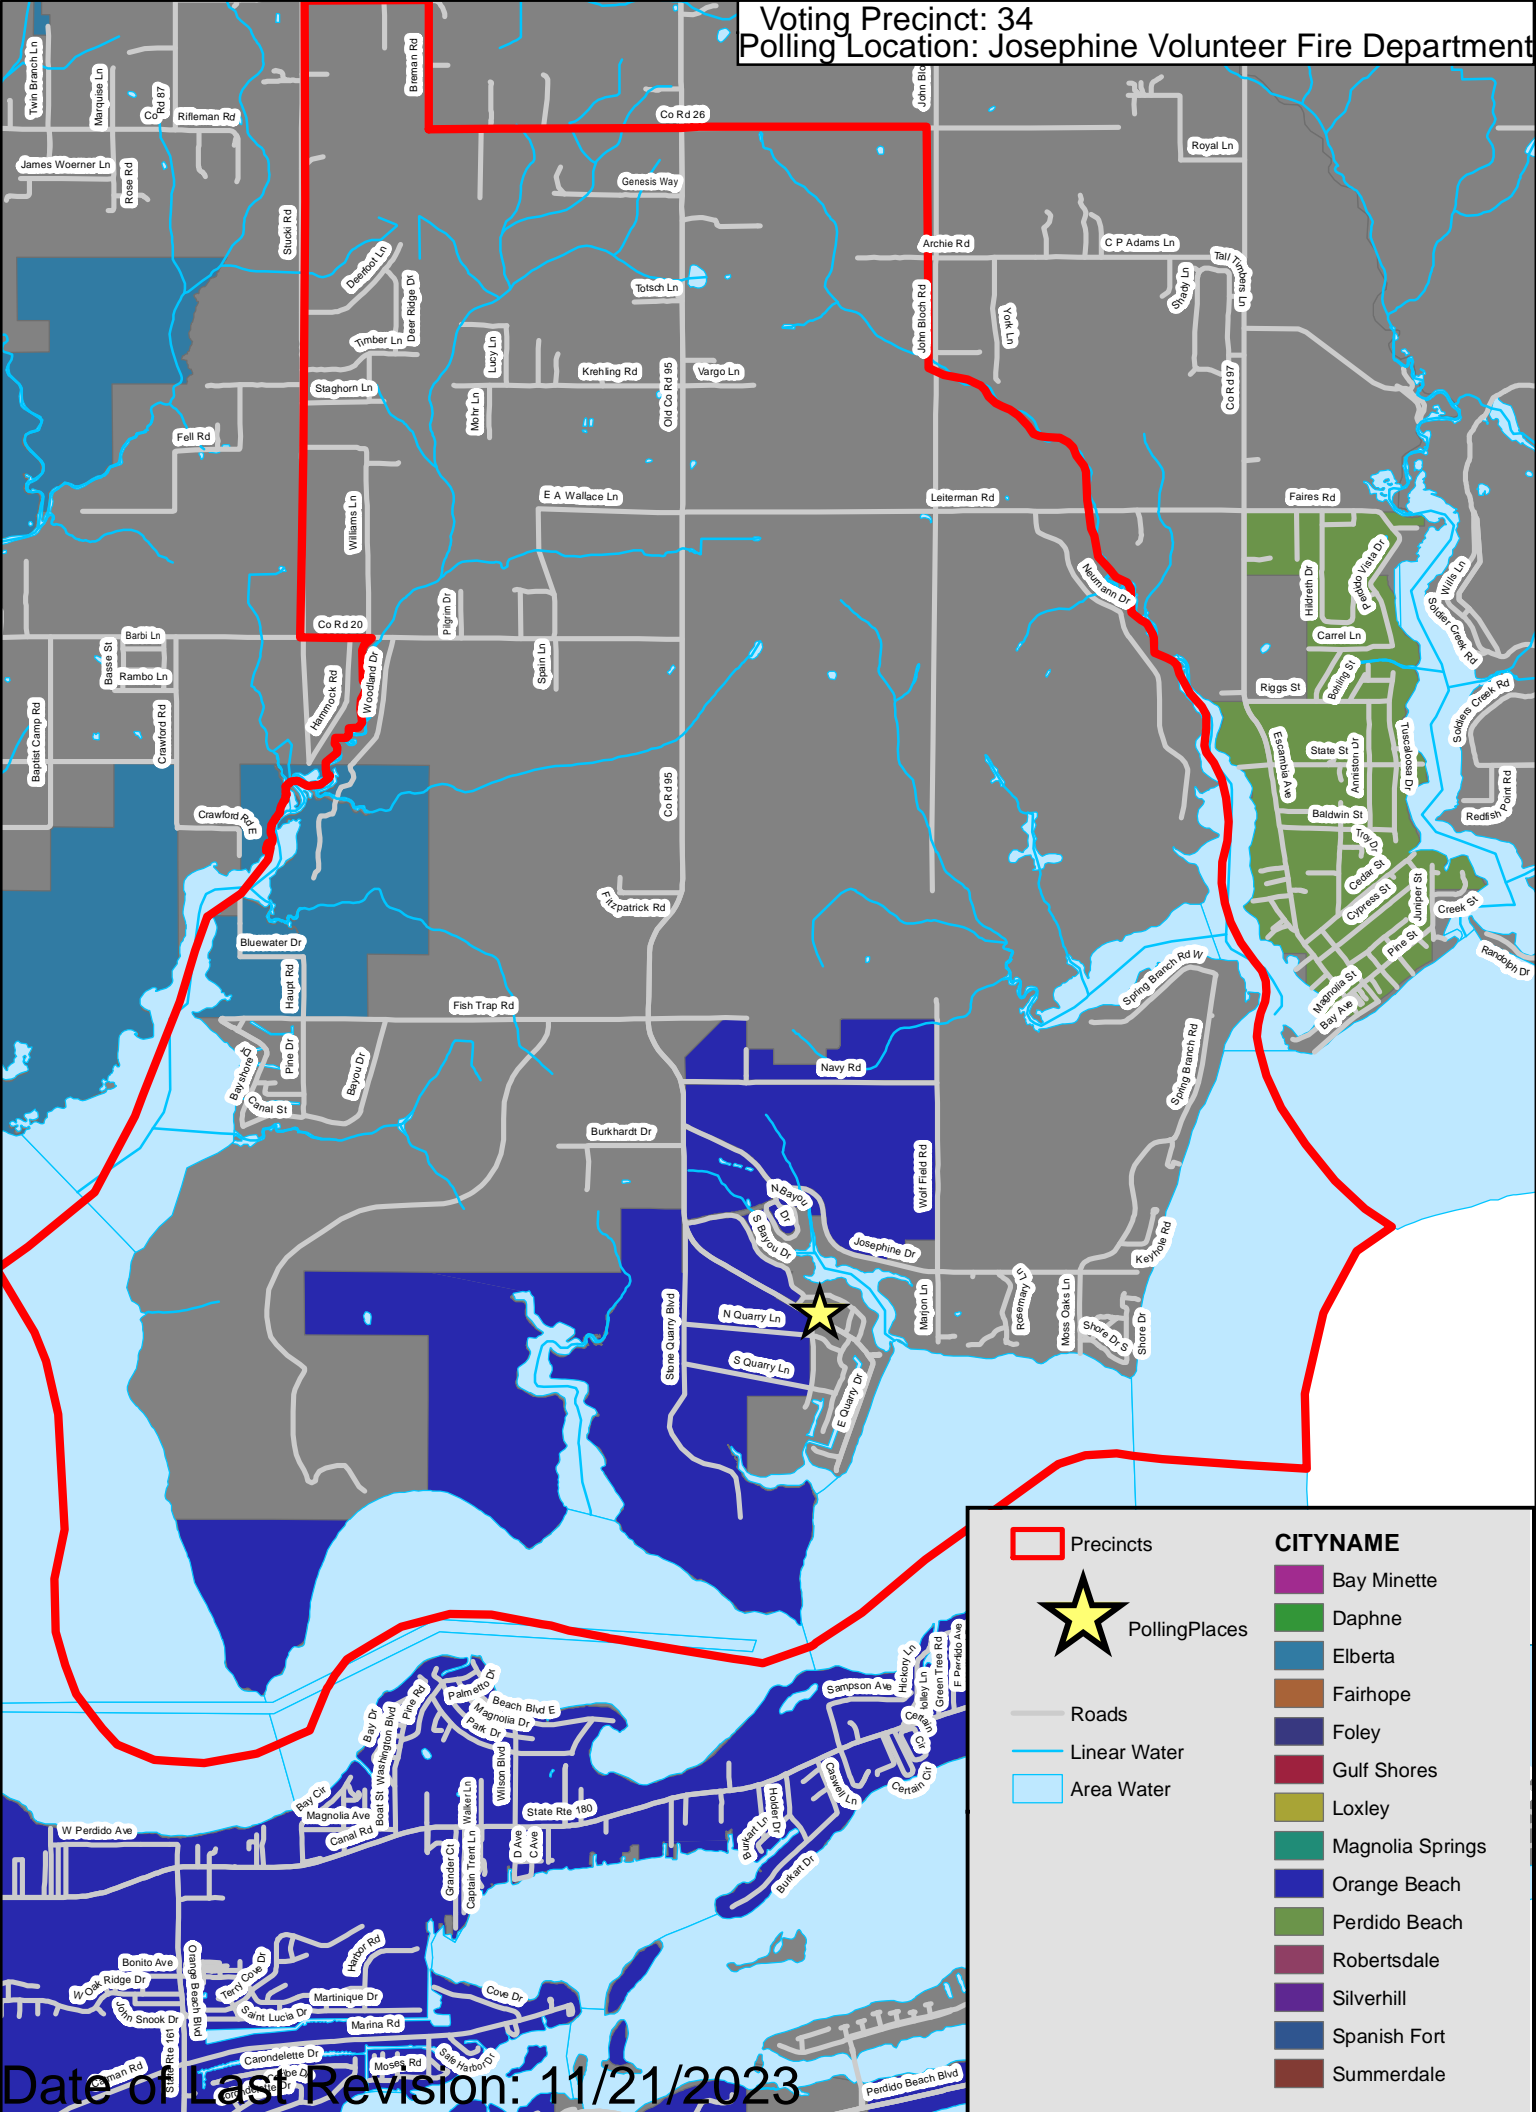

Voting Precinct: 34
Polling Location: Josephine Volunteer Fire Department

	Precincts	CITYNAME
	PollingPlaces	Bay Minette
	Roads	Daphne
	Linear Water	Elberta
	Area Water	Fairhope
		Foley
		Gulf Shores
		Loxley
		Magnolia Springs
		Orange Beach
		Perdido Beach
		Robertsdale
		Silverhill
		Spanish Fort
		Summerdale