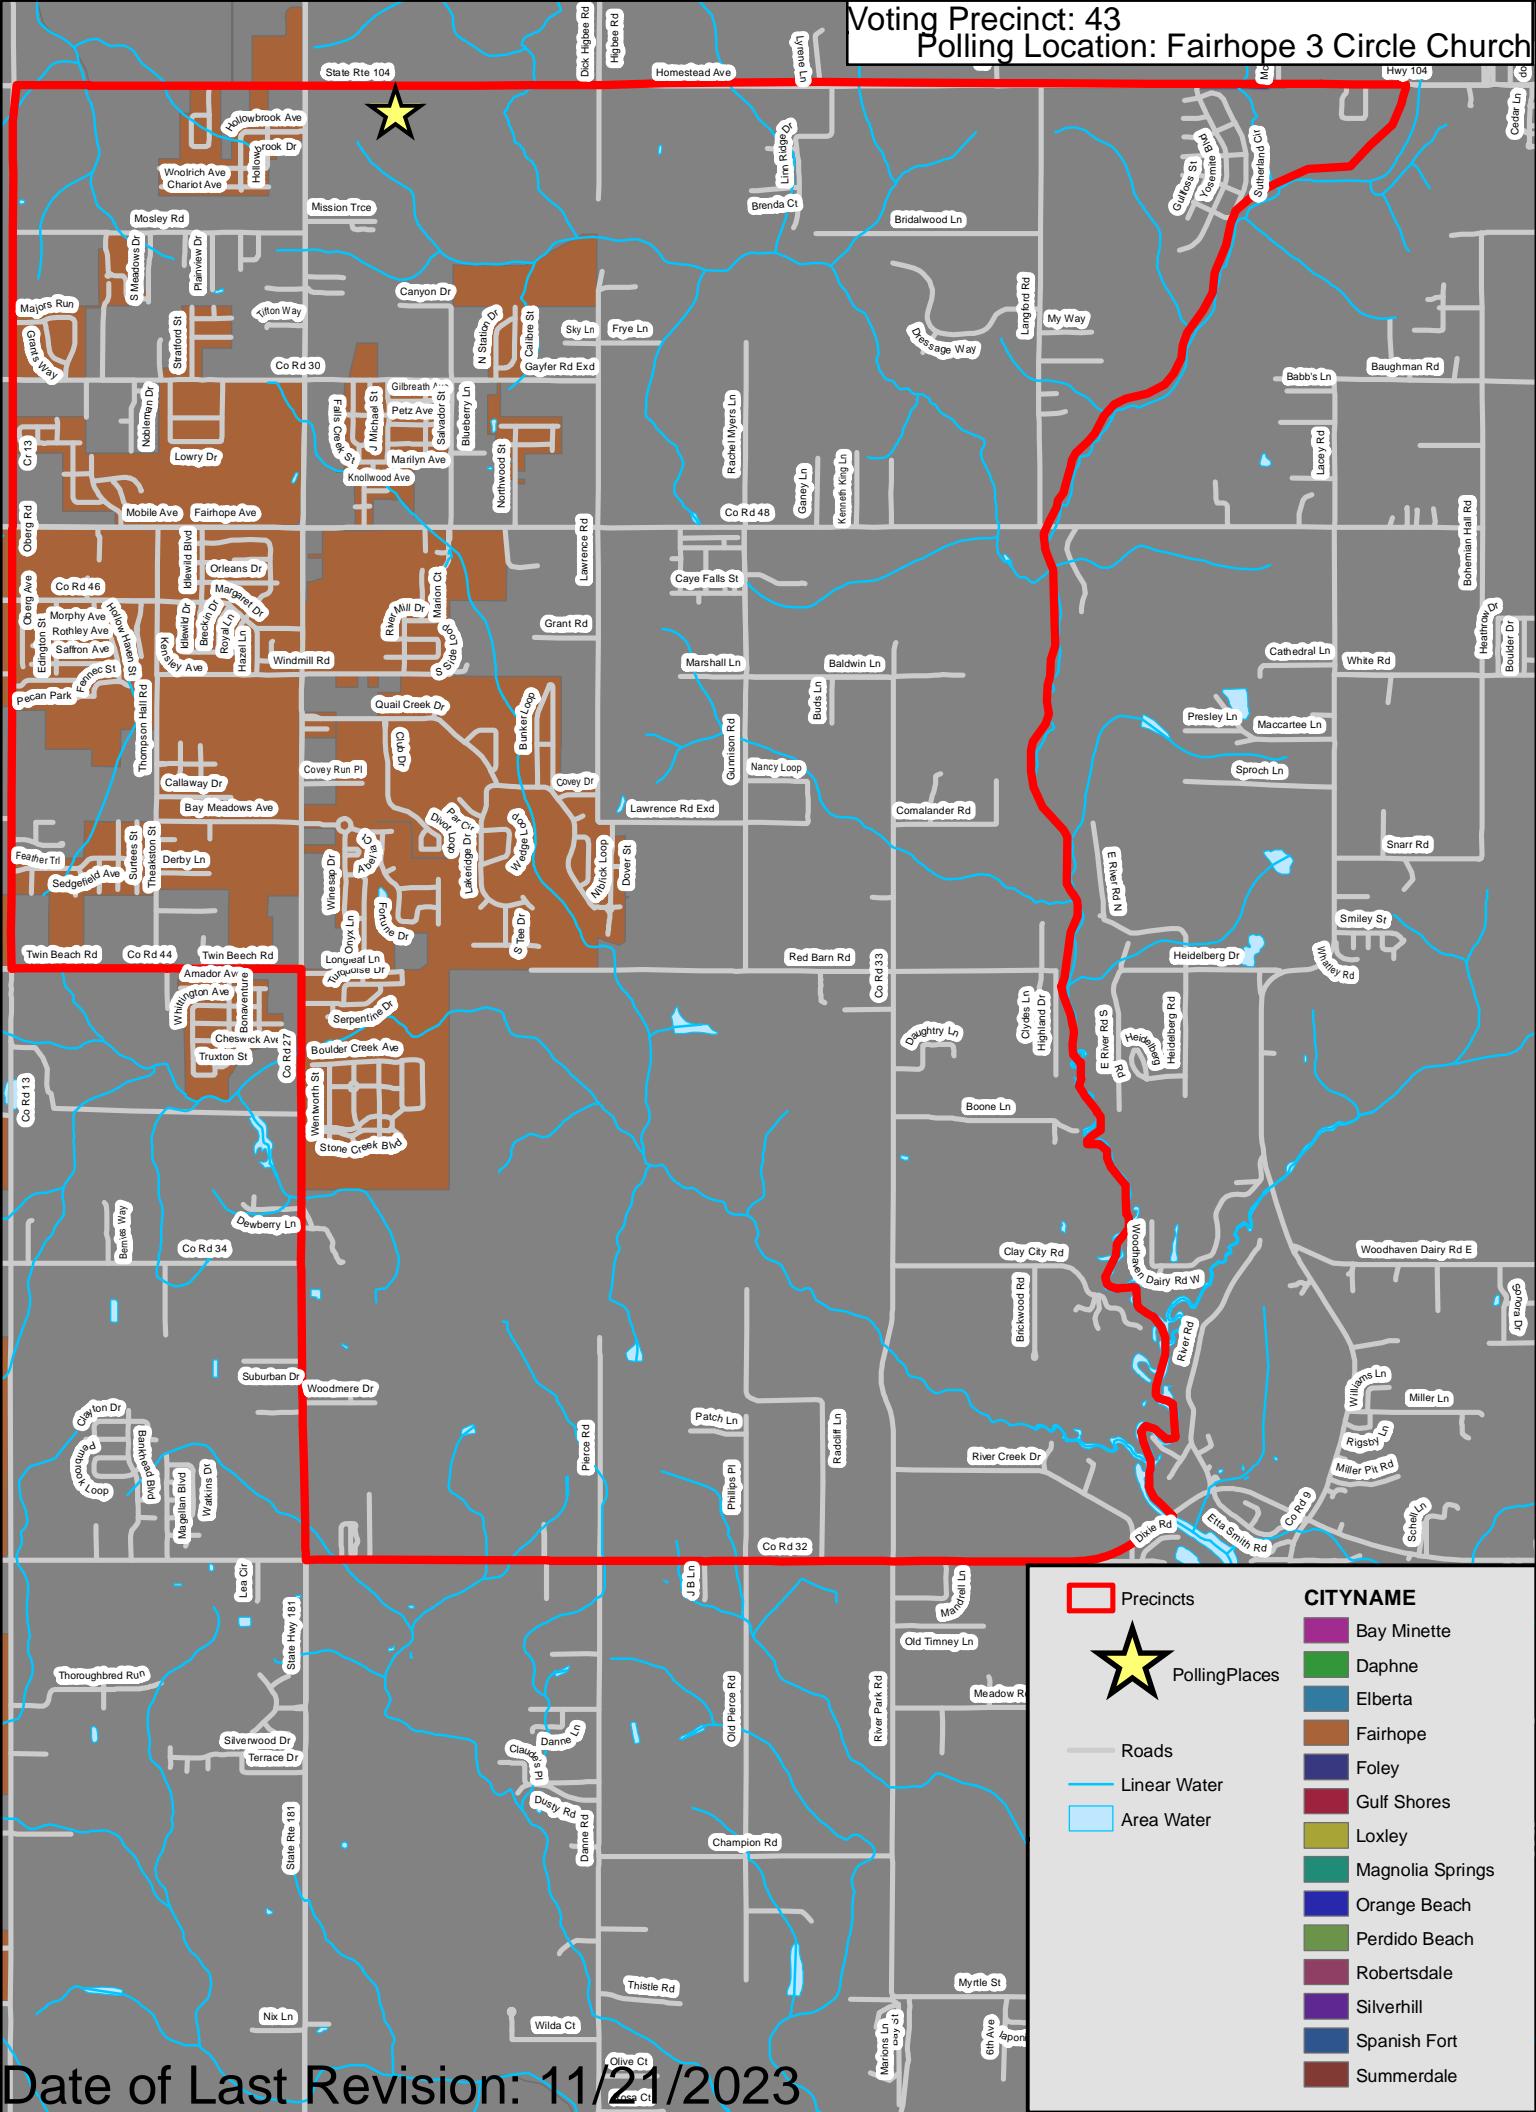

Voting Precinct: 43
Polling Location: Fairhope 3 Circle Church

Legend

- Precincts
- PollingPlaces
- Roads
- Linear Water
- Area Water

CITYNAME

- Bay Minette
- Daphne
- Elberta
- Fairhope
- Foley
- Gulf Shores
- Loxley
- Magnolia Springs
- Orange Beach
- Perdido Beach
- Robertsdale
- Silverhill
- Spanish Fort
- Summerdale