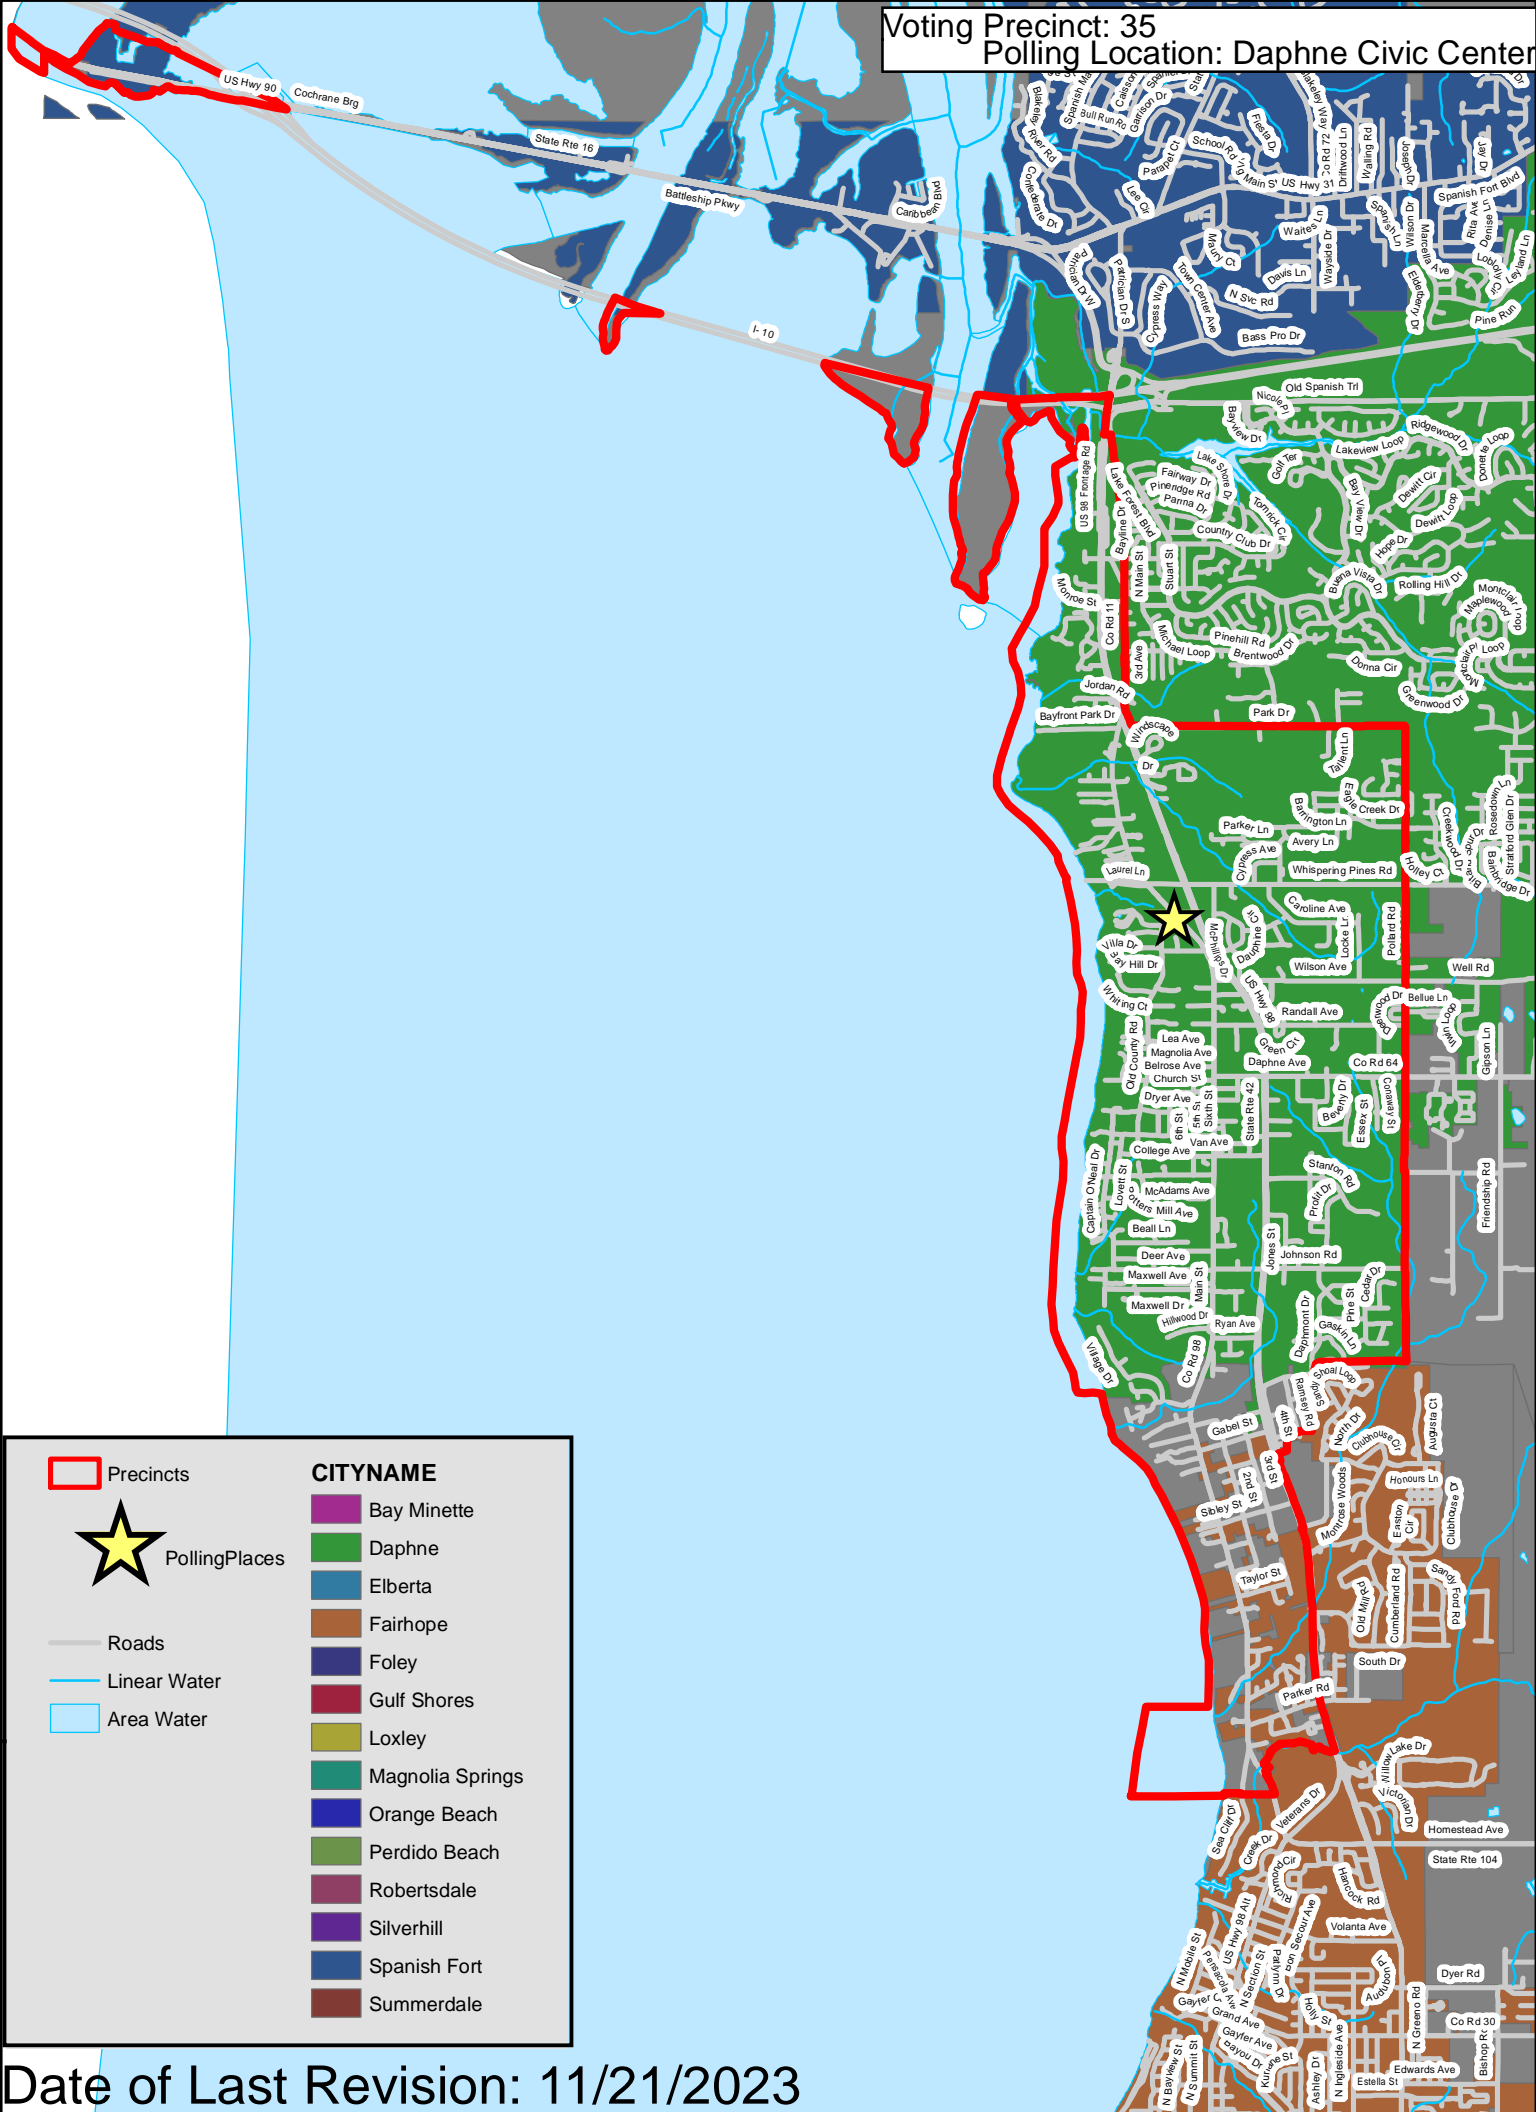

Precincts

PollingPlaces

Roads
 Linear Water
 Area Water

CITYNAME

- Bay Minette
- Daphne
- Elberta
- Fairhope
- Foley
- Gulf Shores
- Loxley
- Magnolia Springs
- Orange Beach
- Perdido Beach
- Robertsdale
- Silverhill
- Spanish Fort
- Summerdale