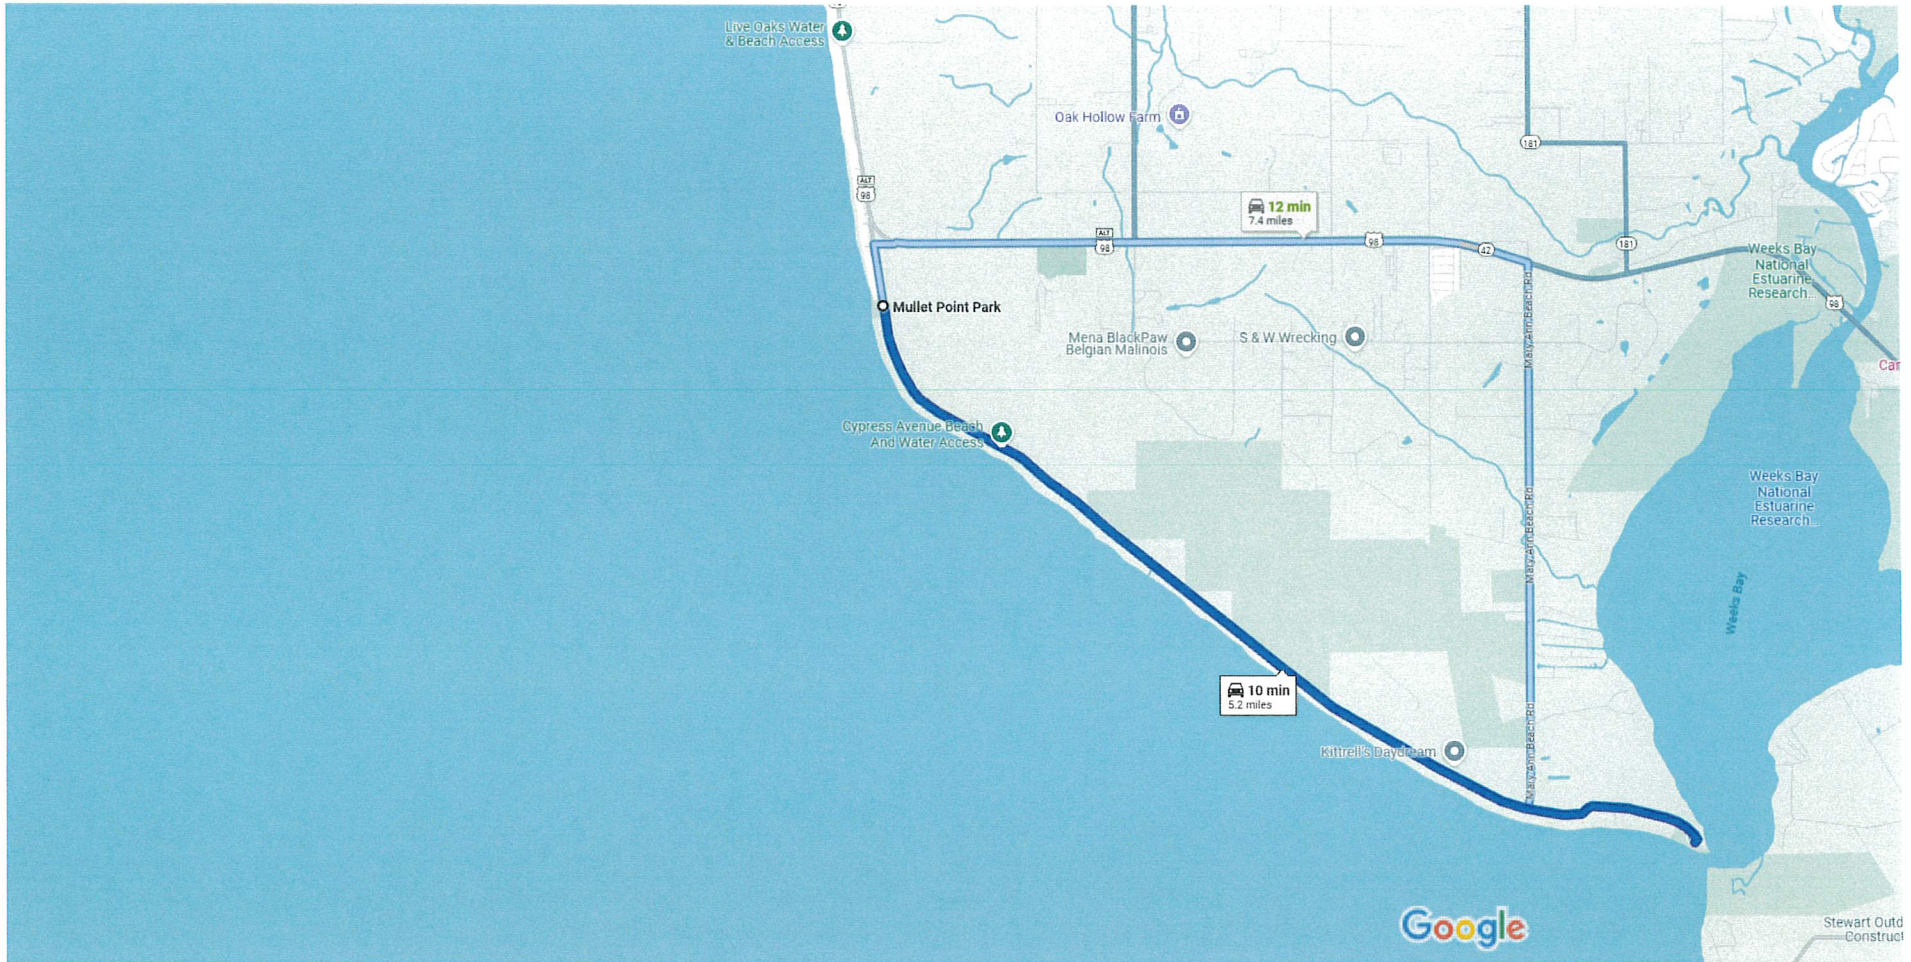

Mullet Point Park, 13203 Co Rd 1, Fairhope, AL 36532 to Pelican Point, 10321 Co Rd 1, Fairhope, AL 36532

Drive 5.2 miles, 10 min

Map data ©2025 INEGI, Google 2000 ft

 **via Co Rd 1** **10 min**  
Fastest route, the usual traffic 5.2 miles

 **via US-98 E and Mary Ann Beach Rd** **12 min**  
7.4 miles