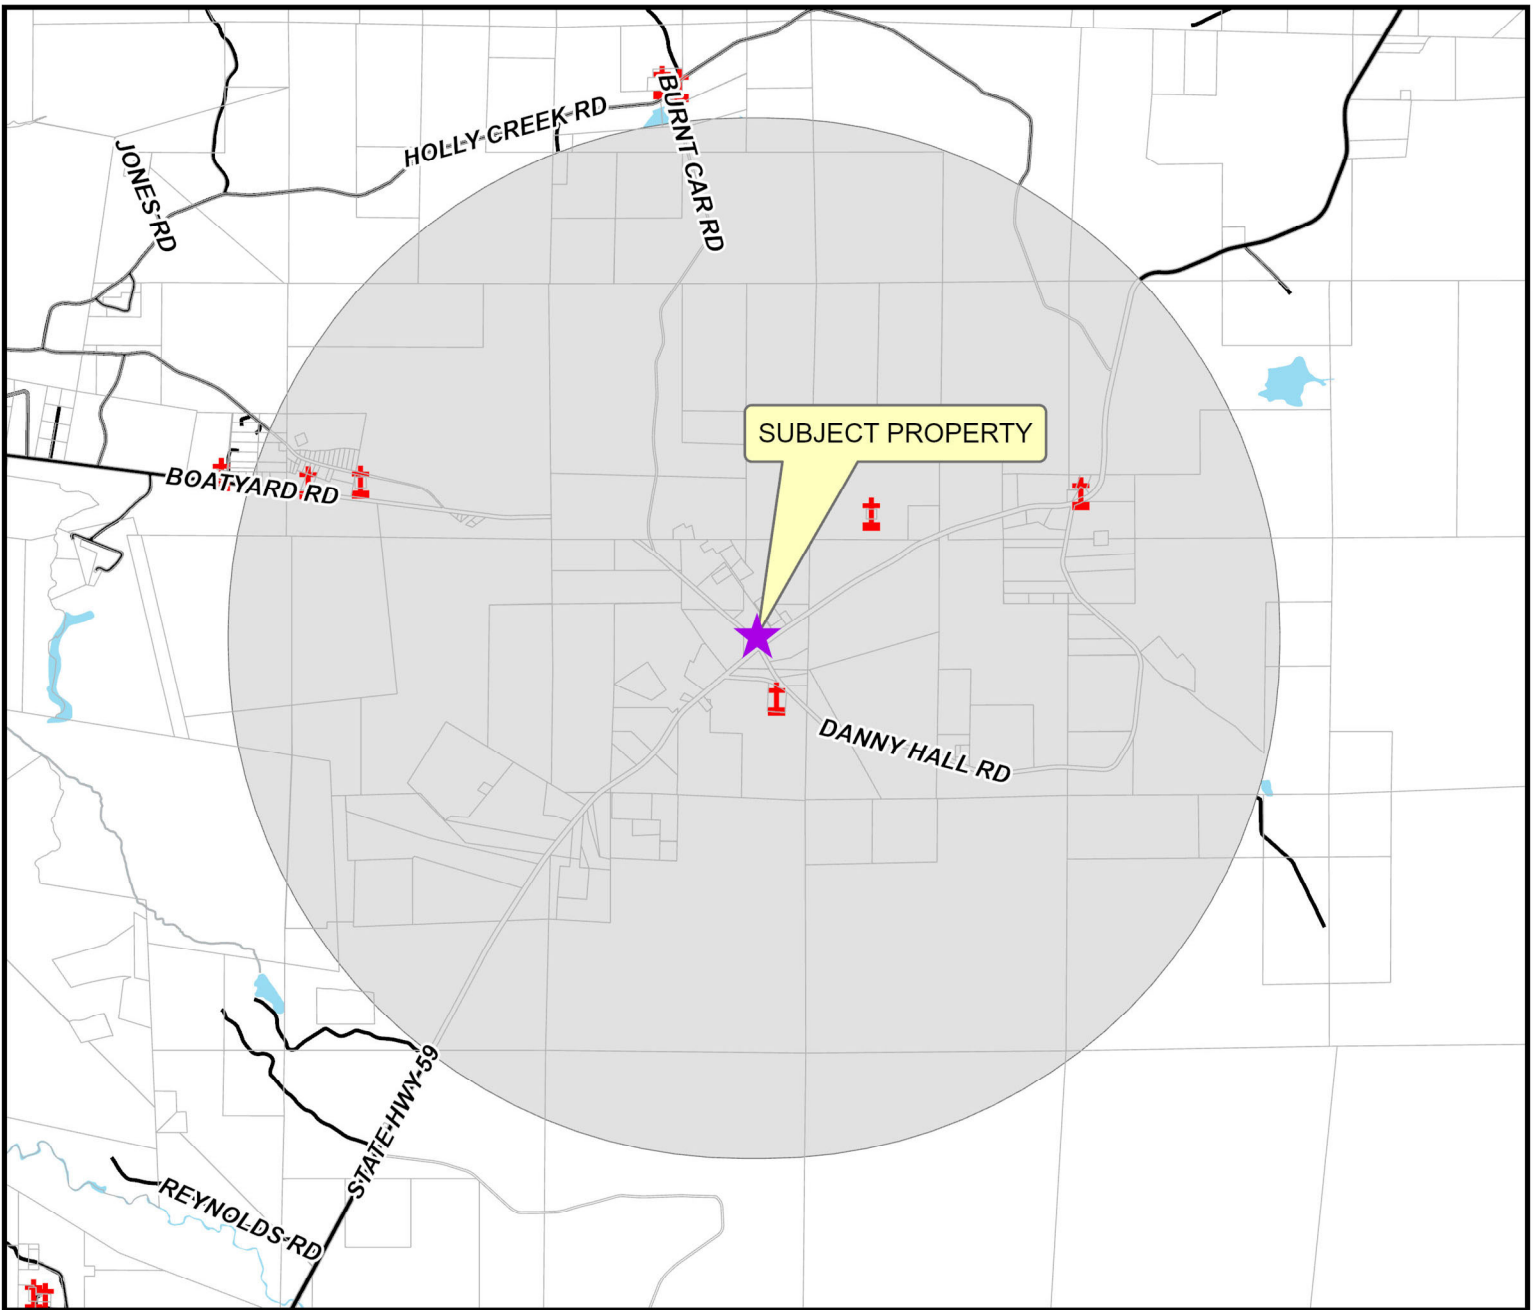

**THE STORE TENSAW AL LLC dba THE
STORE TENSAW
64601 STATE HWY 59
STOCKTON, AL 36579
ABC LICENSE**