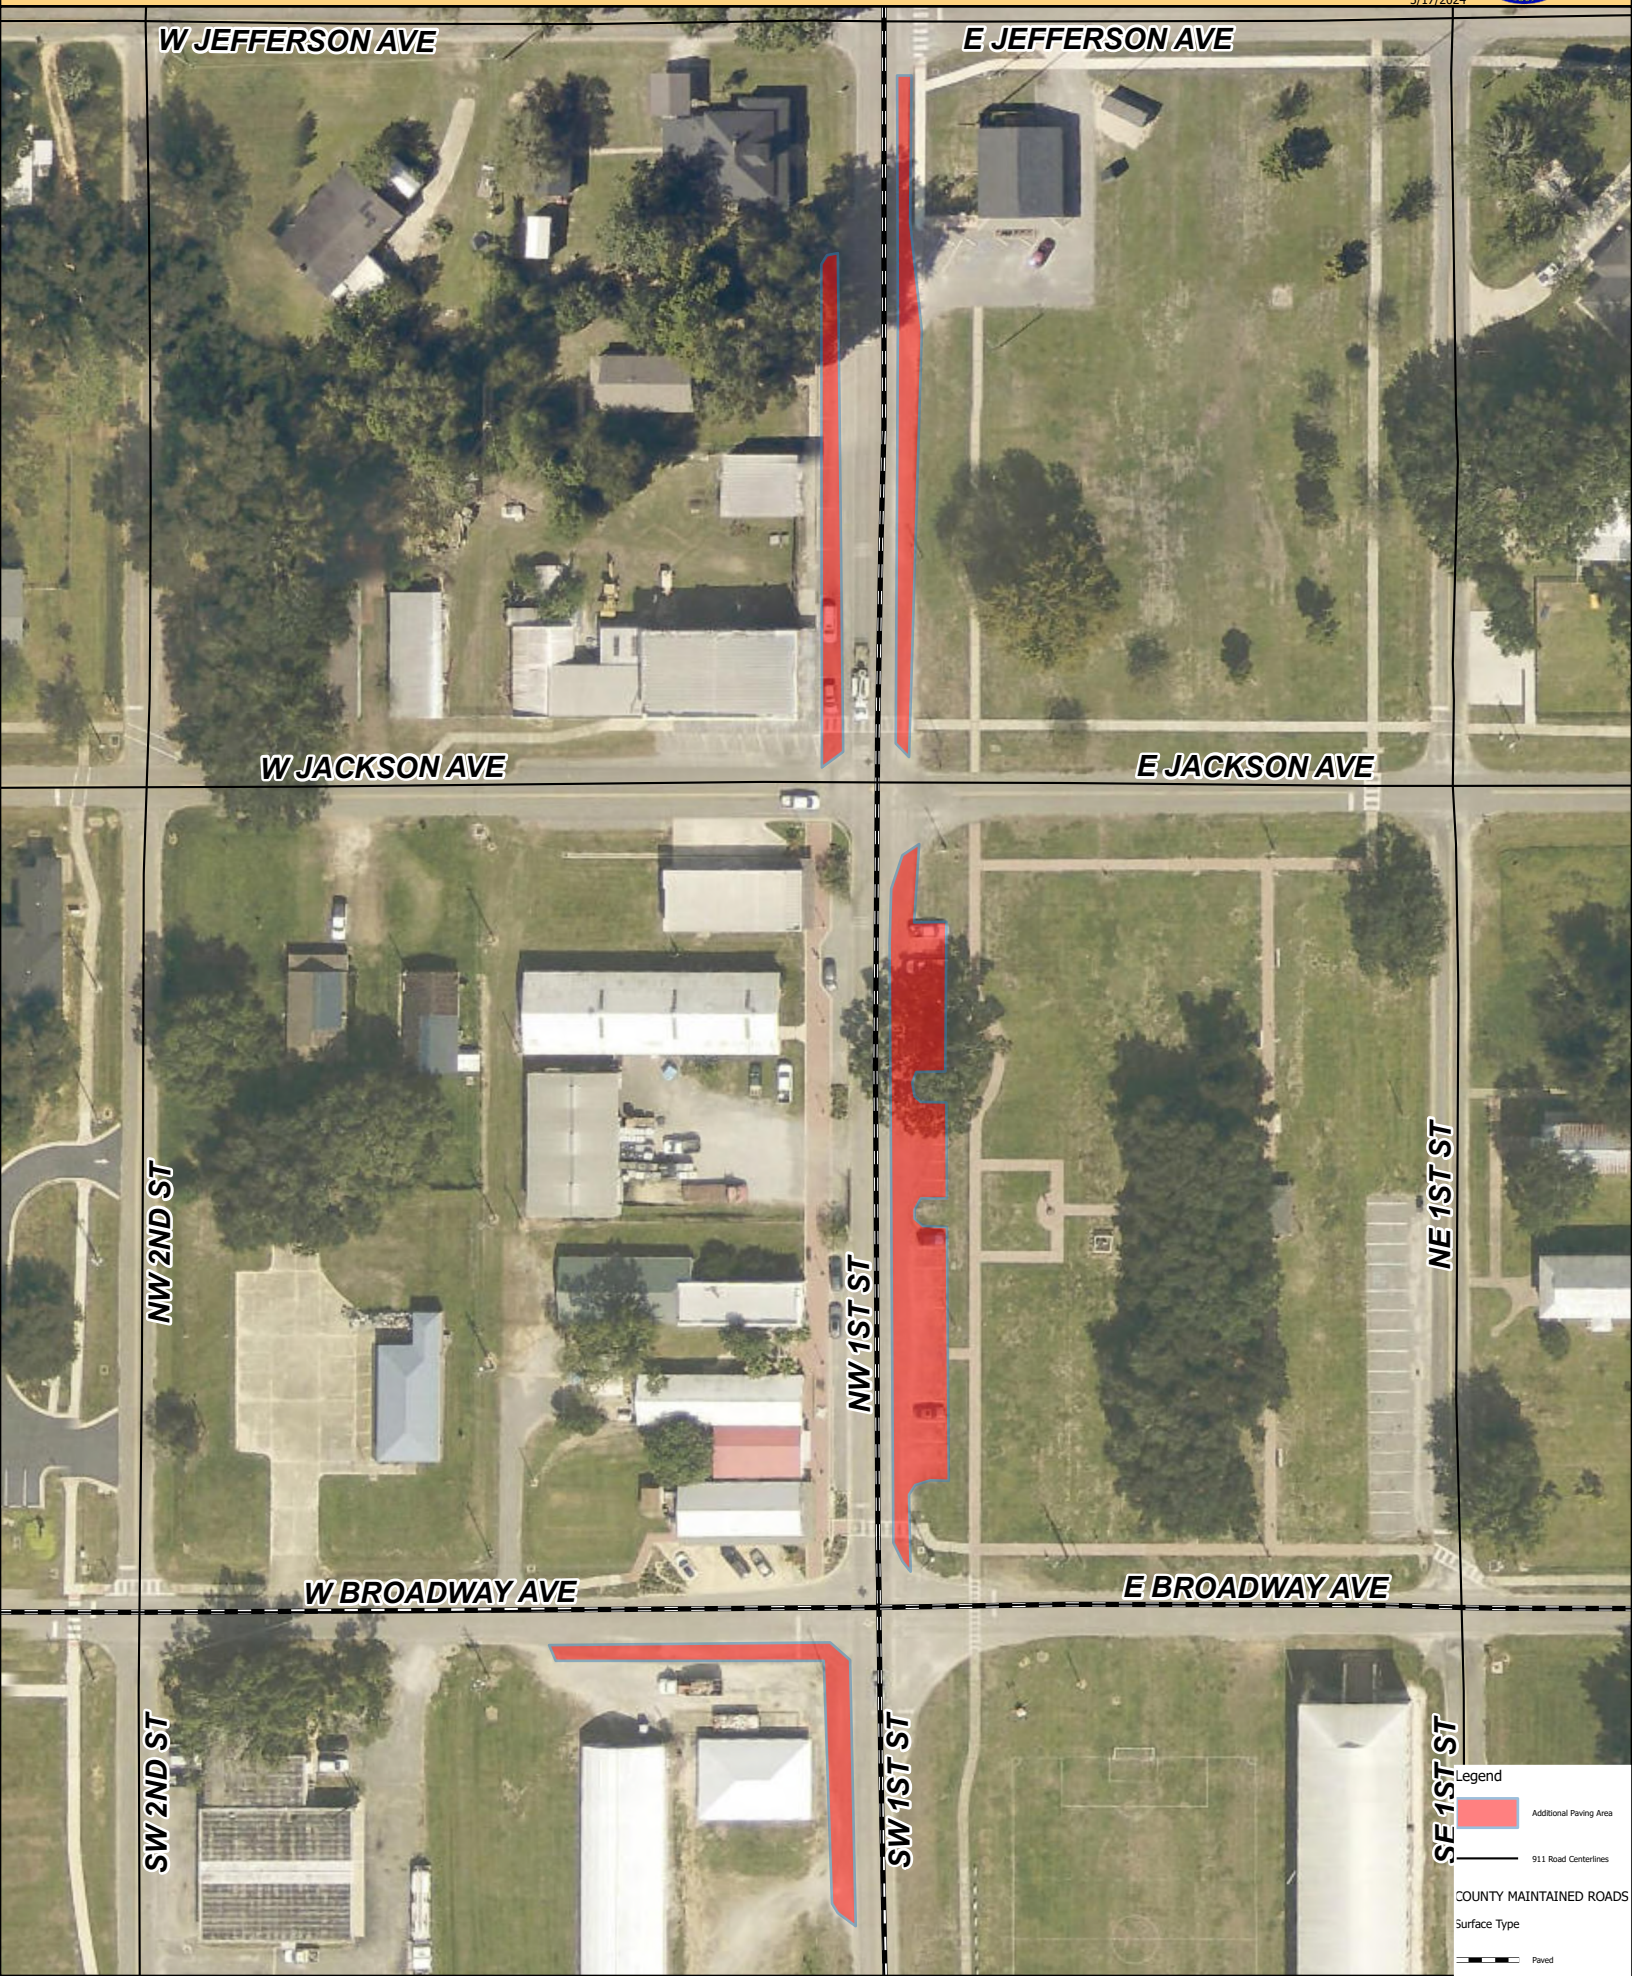

Exhibit B

Town of Summerdale Additional Resurfacing Areas

5/17/2024

Legend

- Additional Pavement Area
- 911 Road Centerlines
- COUNTY MAINTAINED ROADS
- Surface Type
- Paved