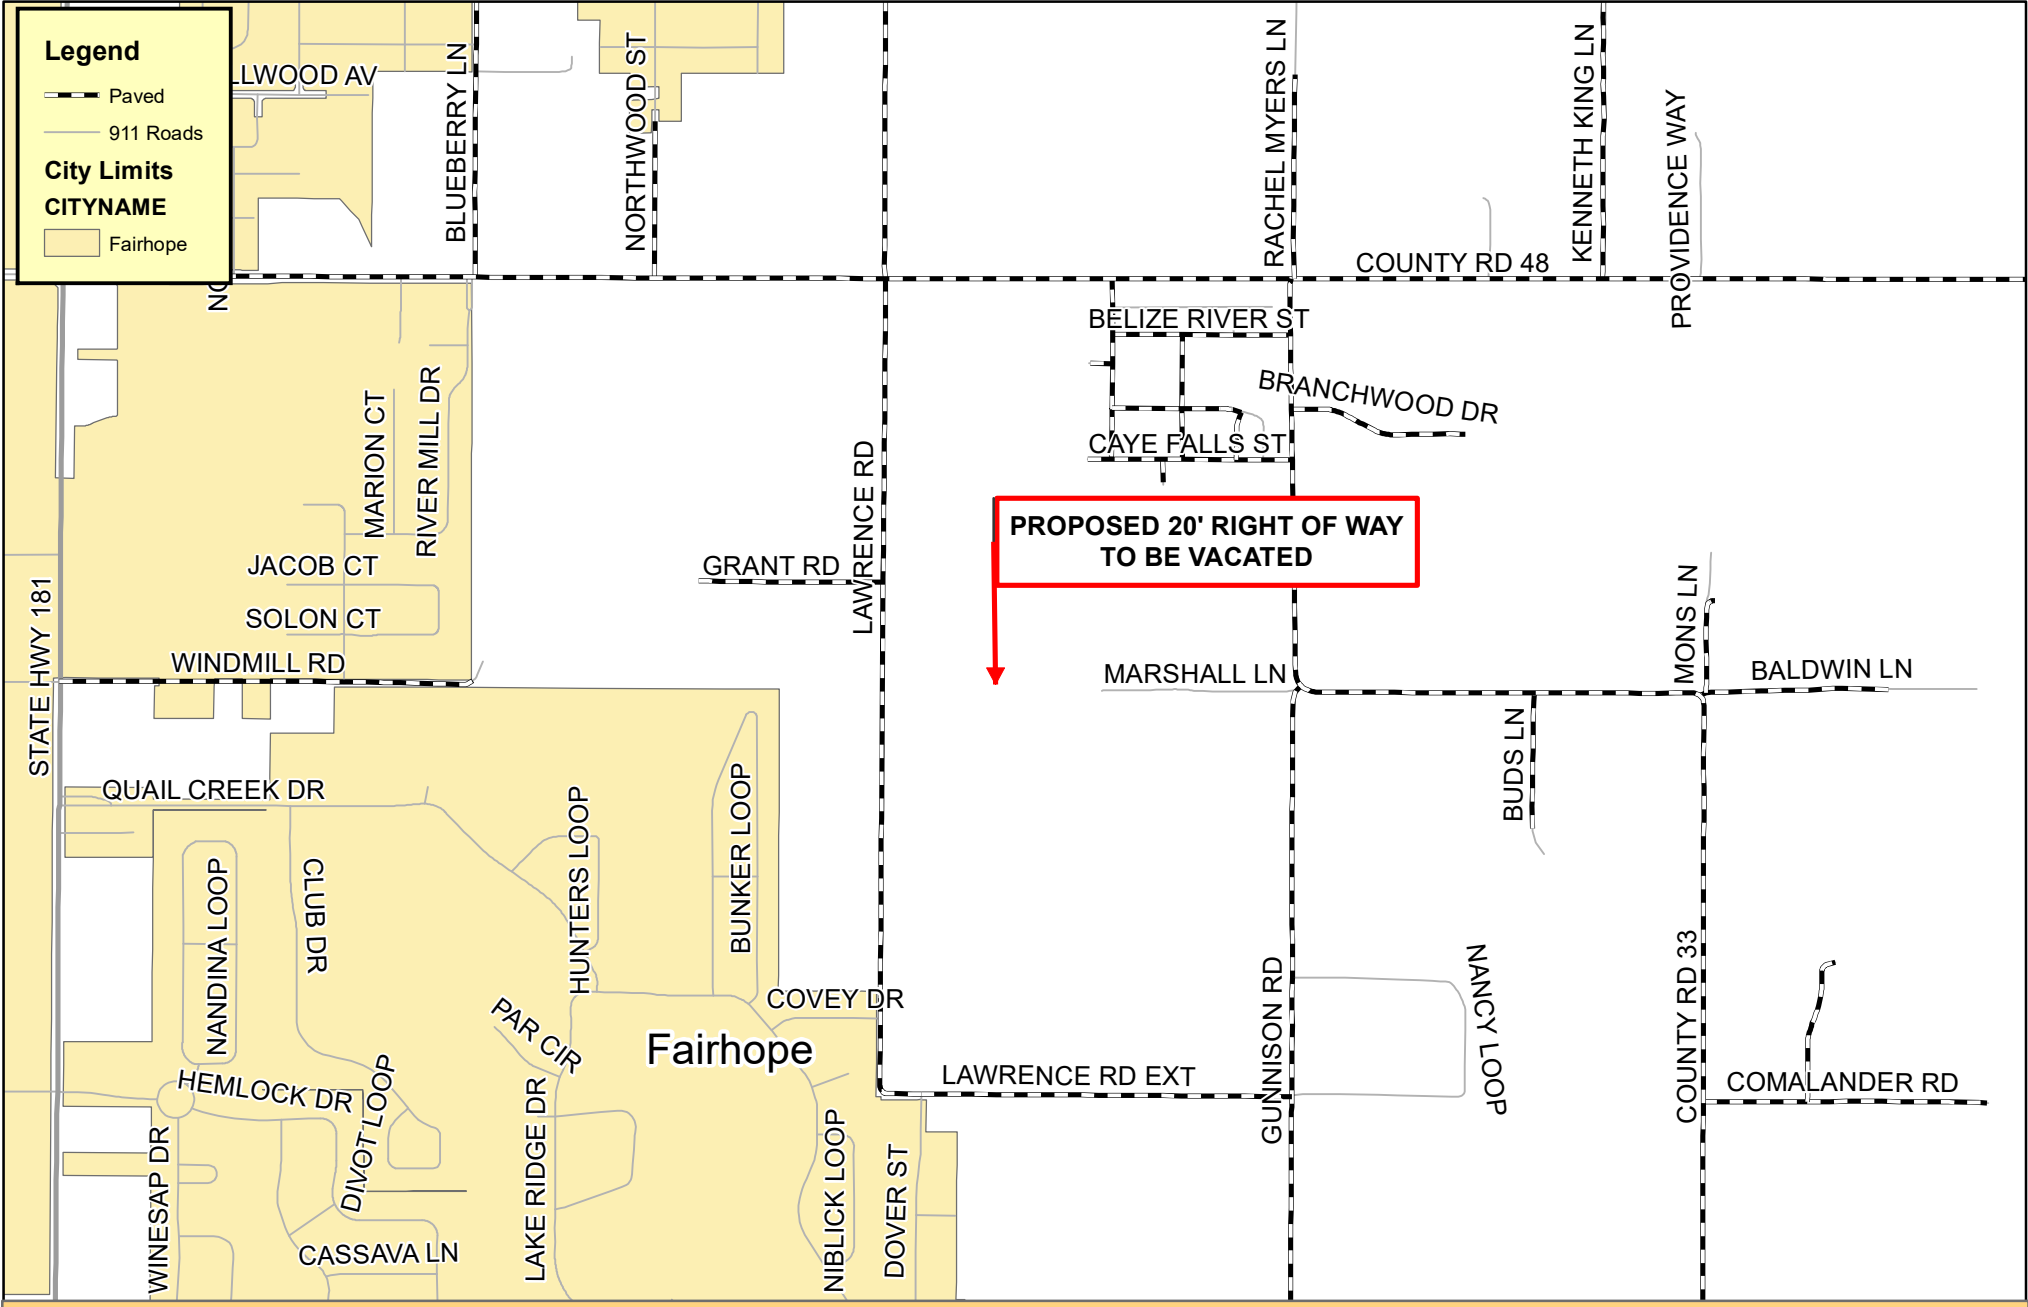

Legend

-  Paved
-  911 Roads
- City Limits**
- CITYNAME**
-  Fairhope

**PROPOSED 20' RIGHT OF WAY
TO BE VACATED**

Section 27
Township 4 South
Range 4 East

R/W VACATION REQUEST: 20' UNOPENED/UNIMPROVED DEEDED RIGHT OF WAY